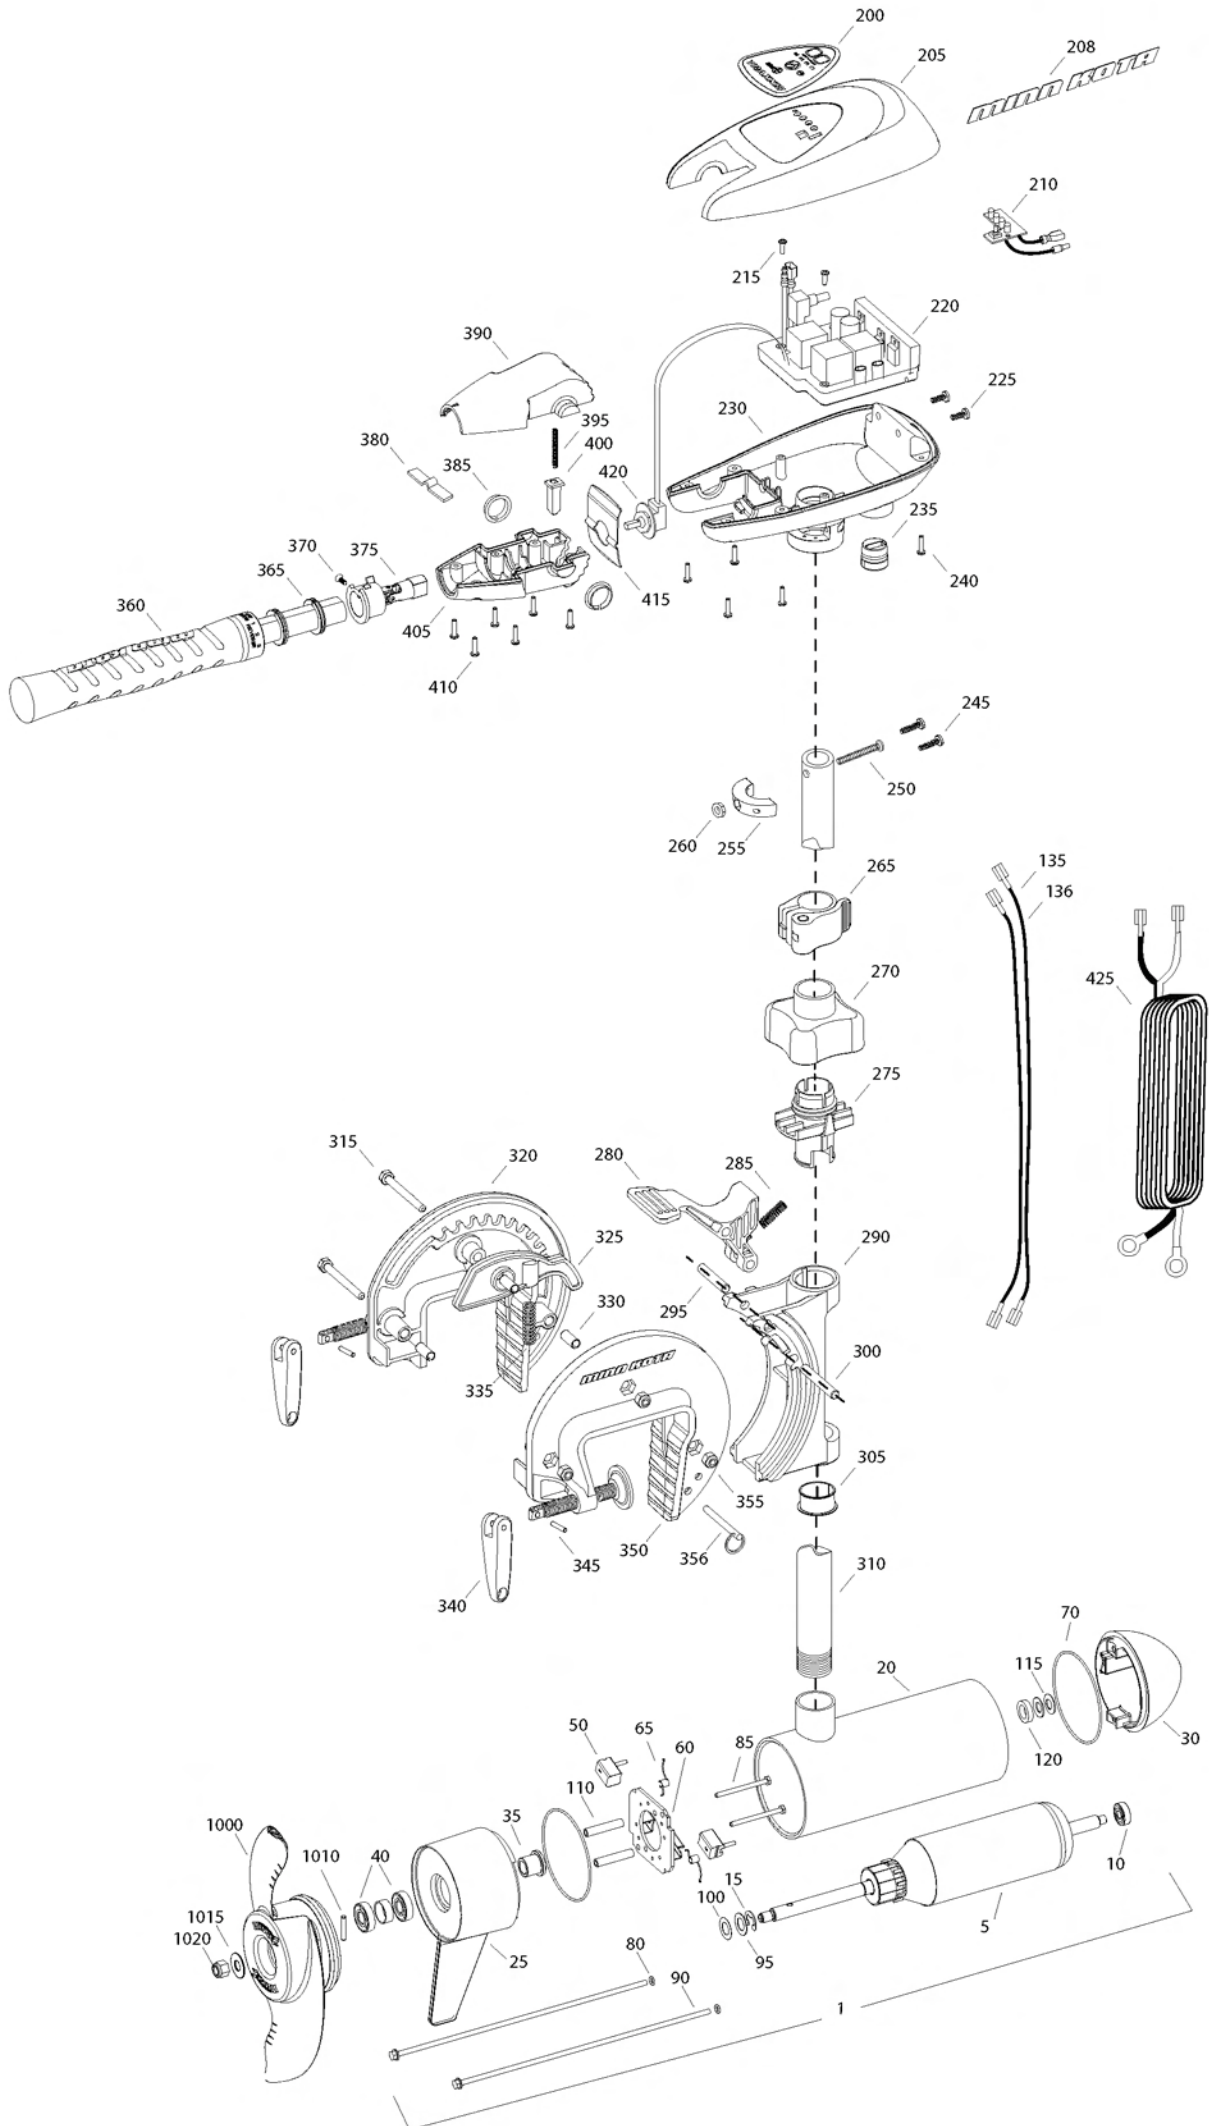

TRAXXIS 80
80 LBS THRUST
24 VOLT 56 AMPS
42" SHAFT

for use with "K" serial numbers
2-year warranty from the date of purchase

Item	P/N	Description	Qty	Item	P/N	Description	Qty
1	2316216	24V Motor 36" FW	1	330	2067306	Bushing, dowel 1/4 x 1/2	3
5	2-100-214	Armature assembly	1	335	2062700	Spring, cam deactivator	1
10	140-010	Bearing	1	■	2771303	Clamp screw kit	2 per kit
15	788-040	Retaining ring	1	340	2050925	Handle, clamp	2
20	2-200-160	Center housing assembly	1	345	2052605	Roll pin	2
25	2-300-160	Brush end housing assembly	1	350	2771947	Bracket, left, FW	1
30	421-276	Plain end housing assembly STD	1	355	2263104	Nut, 1/4-20, nylock, Zinc	3
35	144-017	Flange bearing	1	356	2062604	Pin, stop	1
40	880-025	Seal	2				
50	188-094	Brush	2	■	2990957	Handle assy, VARS [360-410]	1
60	9-738-004	Brush plate assembly	1	360	2990456	Grip/handle assy, VARS [360-375]	1
65	975-041	Brush spring	2	365	2060015	Bearing, handle	2
70	701-043	O-ring, motor	2	370	2063405	Screw, #6 PFH SS	1
80	701-009	O-ring, thru-bolt	2	375	2884092	Yoke / spider assy, VARS	1
85	830-027	Screw, 10-32 x 2	2	380	2302742	Spring, detent, off	1
90	830-094	Thru-bolt	2	385	2060005	Bearing, handle pivot	2
95	990-051	Washer, steel	2	390	2060900	Handle pivot, top	1
100	990-052	Washer, nylatron	2	395	2302745	Spring, release button	1
110	973-025	Spacer, brush plate	2	400	2063700	Button, release	1
115	992-010	Washer, Belleville	2	405	2060905	Handle pivot, bottom	1
120	990-045	Spacer, thrust	1	410	2303412	Screw, #6 x 5/8 SS	6
135	640-015	Leadwire, black	1				
136	640-119	Leadwire, red	1	415	2062715	Spring, handle pivot	1
■	2889460	Seal and O-ring Kit		420	2061700	Washer, pot holder	1
				425	2992523	Leadwire assy, includes [235]	1
200	2065699	Decal, c-box cover	1				
205	2060295	C-box cover	1	■	1378132	Propeller kit WW2	
208	2325665	Decal - MinnKota	2	■	2994875	Propeller bag assy	
210	2074071	Battery meter, 24v FW	1	1000	2331160	Propeller WW2	1
215	3043427	Screw, #8 x 7/8 SS	2	1010	2092600	Drive pin, small	1
220	2184007	Control board, 24/36v	1	1015	2151726	Washer, prop, small	1
225	2303434	Screw, #8-30 x 5/8 SS	2	1020	2053101	Nut, nylock, prop, small	1
230	2062501	Control box, VARS, FW	1				
235	2062905	Strain relief	1				
240	2303412	Screw, #6 x 5/8 SS	6				
245	2263434	Screw, #8 x 1 SS	2				
250	2383407	Screw, #10-24 x 2 SS	1				
255	2061515	Collar, c-box	1				
260	2383124	Nut, 10-24, nylock, SS	1				
265	2991521	Cam lock/depth collar assy	1				
■	2991796	Bracket assy, aluminum [270-356]	1				
270	2060100	Knob, steering tension, soft	1				
275	2068400	Collet	1				
280	2064200	Lock arm	1				
285	2062701	Spring, lock arm	1				
290	2061821	Hinge	1				
295	2062602	Pin, lock, Zinc	1				
300	2062602	Pin, lock, Zinc	1				
305	2037301	Bushing, hinge	1				
310	2032053	Tube 42"	1				
315	2063500	Bolt 1/4-20 x 2 3/8", Zinc	3				
320	2771941	Bracket, right, FW	1				
325	2067905	Cam deactivator	1				