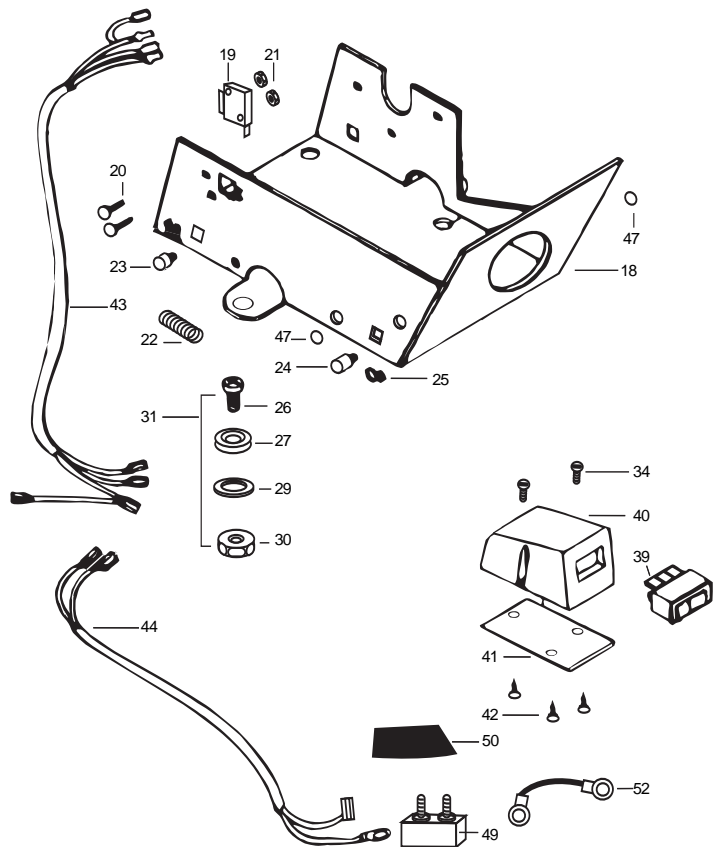

DeckHand 25R (with remote)

2-year warranty for use with "L" serial numbers

Item	Part	Description
1	2370209	Cover DH-25R
2	2303005	Pig Ring
3	2372121	Screw-#8-18x 1-1/2 Stallgrd (2 .ea)
4	2372111	Screw-#8-18x3/4 Stallgrd (2 .ea)
■	2377803	Motor Assembly - DeckHand- Includes 6-13
6	2375400	Shrink Tube 1/4x1-3/4 (2 .ea)
8	350-154	Gear
9	990-077	Washer - Nylatron (2 .ea)
10	990-075	Washer - Steel
11	410-015	Cover- Housing
11a	337-015	Gasket
12	830-036	Screw - 10-32x.375 (4.ea)
13	788-030	Retaining Ring
14	2223455	Screw-#10-32x1/2 (3 .ea)
14a	2261718	Washer- Lock Star #10 Ext Tooth 3.ea)
15	2377900	Spool includes 60' rope
16	2370000	Bearing-Spool
17	2263010	E-Ring 3/8 Dia Shaft
18	2371900	Base- Mounting E-Coat
19	2374010	Switch-Momentary Anchor
20	2372130	Screw-#4-40x3/4 PPH (2 .ea)
21	2373100	Nut-Con/Mom Swt Anchor (2 .ea)
22	2372700	Spring-Anchor
23	2372900	Grommet-Anchor Cover Short (2 .ea)
24	2372910	Grommet-Anchor Cover Long (2 .ea)
25	2376300	Wire- Routing Clip (2 .ea)
■	2994803	Bag Assembly (includes 26-30)
26	2153501	Bolt- Mounting 3500 w/stallgd (4 .ea)
27	2301720	Mounting Washer-Rubber (6 .ea)
29	2151726	Washer 5/16 STD SS (4 .ea)
30	2153100	Nut 5/16 (4 .ea)
34	2372100	Screw, #8
39	2374000	Switch-Control Anchor
40	2376500	Switch Housing (DH- 25R)
41	2376510	Switch Plate
42	2372150	Screw-Switch Plate 6-20x1/2 (3 .ea)
43	2370700	Control Wire (DH-25R)
44	2370602	Leadwire (DH- 25R)
45	2371610	Rope Guide
46	2372710	Spring-Rope Guide
47	2151700	Washer- Eye Shaft (2 .ea)
48	2372615	Cotter Pin 3/32x3/4 (2 .ea)
49	2378204	Circuit Breaker
50	2372031	Tubing- Heat Shrink
52	2371412	Connecting Cable 14ga
53	2998411	Davit Assembly
54	2992312	Large Roller Assembly
55	2992306	Small Roller Assembly
56	2991503	Sleeve Roller Assembly
57	2370820	Safety Chain Assembly
57a	2370806	Anchor Shackel
58	2992620	Safety Pin Assembly
59	2774805	Mounting Bolts and Nuts (4 each)