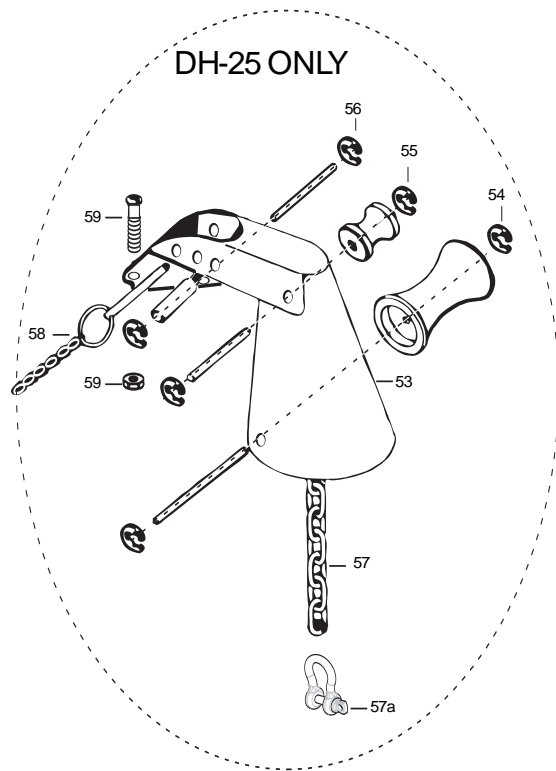

DeckHand 25R (with remote)

2-year warranty for use with "L" serial numbers

Item	Part	Description
1	2370209	Cover DH-25R
2	2303005	Pig Ring
3	2372121	Screw-#8-18x 1-1/2 Stallgrd (2 .ea)
4	2372111	Screw-#8-18x3/4 Stallgrd (2 .ea)
■	2377803	Motor Assembly - DeckHand- Includes 6-13
6	2375400	Shrink Tube 1/4x1-3/4 (2 .ea)
8	350-154	Gear
9	990-077	Washer - Nylatron (2 .ea)
10	990-075	Washer - Steel
11	410-015	Cover- Housing
11a	337-015	Gasket
12	830-036	Screw - 10-32x.375 (4.ea)
13	788-030	Retaining Ring
14	2223455	Screw-#10-32x1/2 (3 .ea)
14a	2261718	Washer- Lock Star #10 Ext Tooth 3.ea)
15	2377900	Spool includes 60' rope
16	2370000	Bearing-Spool
17	2263010	E-Ring 3/8 Dia Shaft
18	2371900	Base- Mounting E-Coat
19	2374010	Switch-Momentary Anchor
20	2372130	Screw-#4-40x3/4 PPH (2 .ea)
21	2373100	Nut-Con/Mom Swt Anchor (2 .ea)
22	2372700	Spring-Anchor
23	2372900	Grommet-Anchor Cover Short (2 .ea)
24	2372910	Grommet-Anchor Cover Long (2 .ea)
25	2376300	Wire- Routing Clip (2 .ea)
■	2994803	Bag Assembly (includes 26-30)
26	2153501	Bolt- Mounting 3500 w/stallgd (4 .ea)
27	2301720	Mounting Washer-Rubber (6 .ea)
29	2151726	Washer 5/16 STD SS (4 .ea)
30	2153100	Nut 5/16 (4 .ea)
34	2372100	Screw, #8
39	2374000	Switch-Control Anchor
40	2376500	Switch Housing (DH- 25R)
41	2376510	Switch Plate
42	2372150	Screw-Switch Plate 6-20x1/2 (3 .ea)
43	2370700	Control Wire (DH-25R)
44	2370602	Leadwire (DH- 25R)
45	2371610	Rope Guide
46	2372710	Spring-Rope Guide
47	2151700	Washer- Eye Shaft (2 .ea)
48	2372615	Cotter Pin 3/32x3/4 (2 .ea)
49	2378204	Circuit Breaker
50	2372031	Tubing- Heat Shrink
52	2371412	Connecting Cable 14ga
53	2998411	Davit Assembly
54	2992312	Large Roller Assembly
55	2992306	Small Roller Assembly
56	2991503	Sleeve Roller Assembly
57	2370820	Safety Chain Assembly
57a	2370806	Anchor Shackel
58	2992620	Safety Pin Assembly
59	2774805	Mounting Bolts and Nuts (4 each)