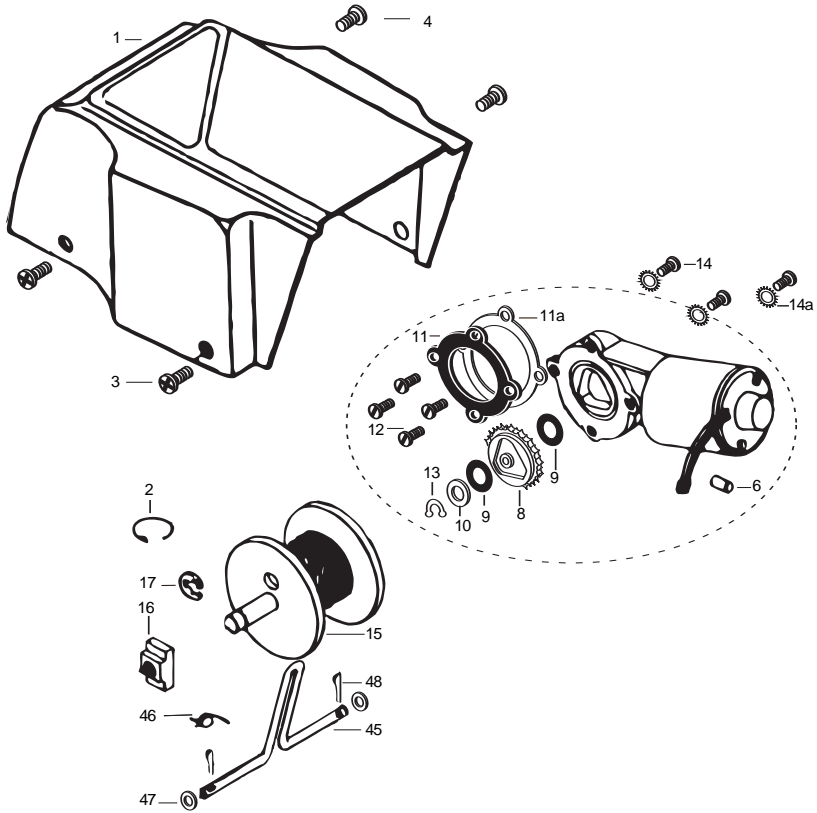

DeckHand 25R (with remote)

2-year warranty for use with "L" serial numbers

Item	Part	Description
1	2370209	Cover DH-25R
2	2303005	Pig Ring
3	2372121	Screw-#8-18x 1-1/2 Stallgrd (2 .ea)
4	2372111	Screw-#8-18x3/4 Stallgrd (2 .ea)
■	2377803	Motor Assembly - DeckHand- Includes 6-13
6	2375400	Shrink Tube 1/4x1-3/4 (2 .ea)
8	350-154	Gear
9	990-077	Washer - Nylatron (2 .ea)
10	990-075	Washer - Steel
11	410-015	Cover- Housing
11a	337-015	Gasket
12	830-036	Screw - 10-32x.375 (4.ea)
13	788-030	Retaining Ring
14	2223455	Screw-#10-32x1/2 (3 .ea)
14a	2261718	Washer- Lock Star #10 Ext Tooth 3.ea)
15	2377900	Spool includes 60' rope
16	2370000	Bearing-Spool
17	2263010	E-Ring 3/8 Dia Shaft
18	2371900	Base- Mounting E-Coat
19	2374010	Switch-Momentary Anchor
20	2372130	Screw-#4-40x3/4 PPH (2 .ea)
21	2373100	Nut-Con/Mom Swt Anchor (2 .ea)
22	2372700	Spring-Anchor
23	2372900	Grommet-Anchor Cover Short (2 .ea)
24	2372910	Grommet-Anchor Cover Long (2 .ea)
25	2376300	Wire- Routing Clip (2 .ea)
■	2994803	Bag Assembly (includes 26-30)
26	2153501	Bolt- Mounting 3500 w/stallgd (4 .ea)
27	2301720	Mounting Washer-Rubber (6 .ea)
29	2151726	Washer 5/16 STD SS (4 .ea)
30	2153100	Nut 5/16 (4 .ea)
34	2372100	Screw, #8
39	2374000	Switch-Control Anchor
40	2376500	Switch Housing (DH- 25R)
41	2376510	Switch Plate
42	2372150	Screw-Switch Plate 6-20x1/2 (3 .ea)
43	2370700	Control Wire (DH-25R)
44	2370602	Leadwire (DH- 25R)
45	2371610	Rope Guide
46	2372710	Spring-Rope Guide
47	2151700	Washer- Eye Shaft (2 .ea)
48	2372615	Cotter Pin 3/32x3/4 (2 .ea)
49	2378204	Circuit Breaker
50	2372031	Tubing- Heat Shrink
52	2371412	Connecting Cable 14ga
53	2998411	Davit Assembly
54	2992312	Large Roller Assembly
55	2992306	Small Roller Assembly
56	2991503	Sleeve Roller Assembly
57	2370820	Safety Chain Assembly
57a	2370806	Anchor Shackel
58	2992620	Safety Pin Assembly
59	2774805	Mounting Bolts and Nuts (4 each)