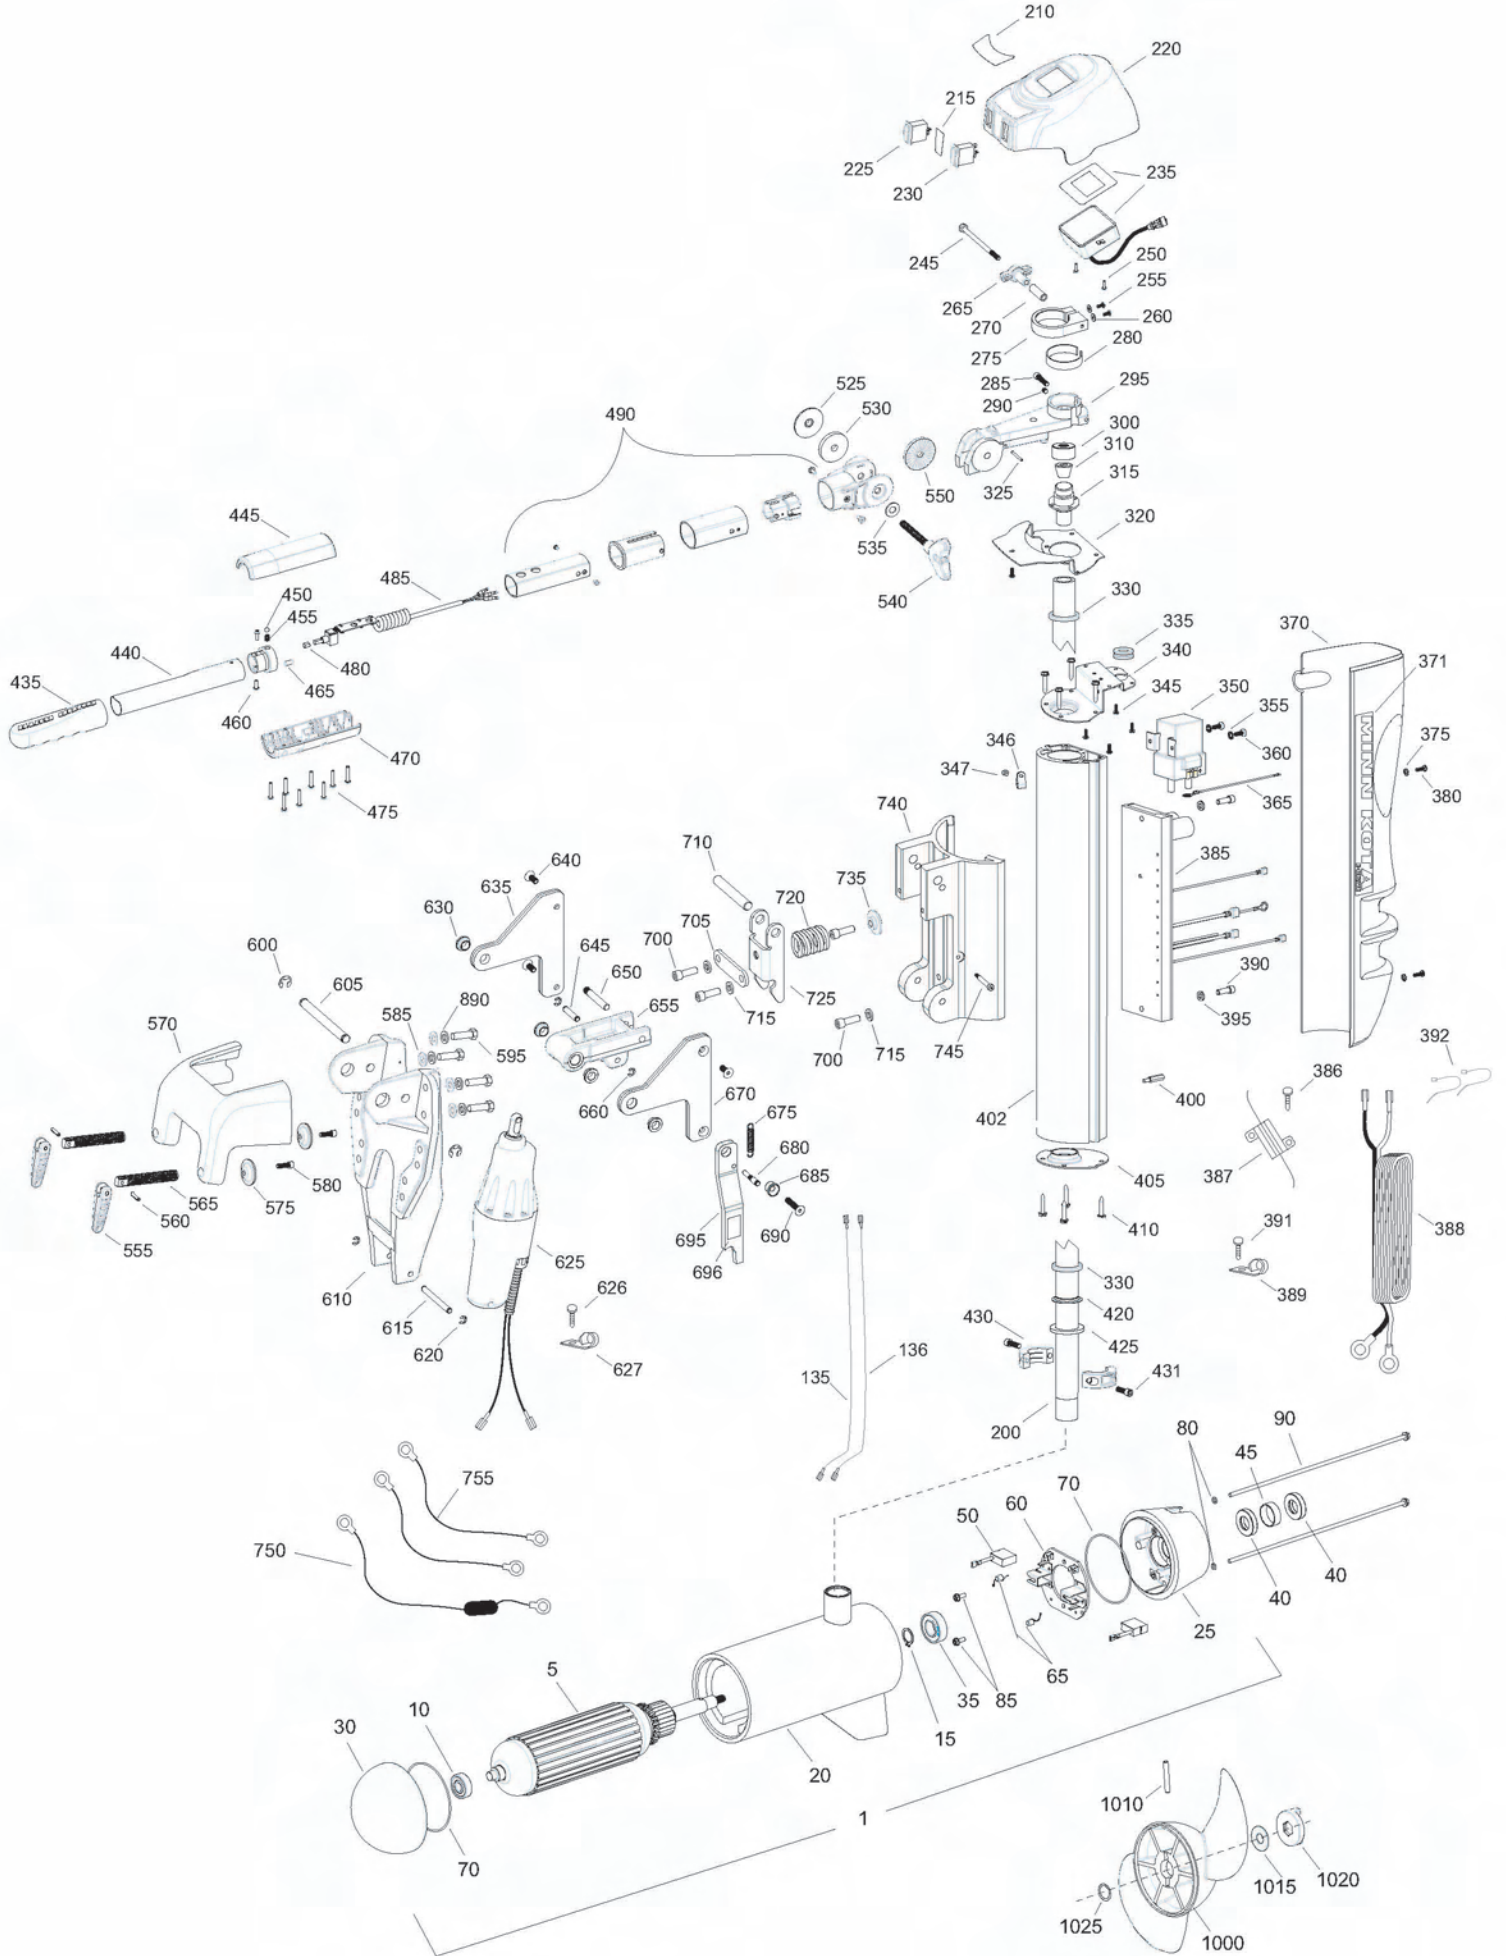

**E-Drive
Tiller Steer**

for use with "L" serial numbers
2-year warranty

48-volt 40 amps

Item	P/N	Description	Qty	Item	P/N	Description	Qty	Item	P/N	Description	Qty
1	2357000	Motor Assembly	1	355	2261718	Washer, lock - #10	2	620	2263006	E-ring 5/16	4
5	2-100-210	Armature assembly	1	360	2223454	Screw, 10-32 x 1/2	2	625	2992804	Actuator assy w/ terminals	1
10	140-011	Bearing, plain end	1	365	2040600	Wire, connecting 10 ga red	1	626	2053415	Screw, 8-32 x 3/8	2
15	788-075	Retaining ring	1	370	2050220	Shield, extrusion, vantage	2	627	2040721	Clamp, cable 3/8	2
20	2-200-220	Center housing assembly	1	371	2045611	Decal, shield, E-drive	1	630	2047302	Bearing, flange	4
25	2-300-210	Brush end housing assembly	1	375	2371715	Lockwasher, #8	2	635	2770801	Link, upper, right side	1
30	421-310	Plain end housing assembly	1	380	2332101	Screw, 8-32 x 1/2	2	640	2043420	Screw, 5/16-18 x 3/4	3
35	140-013	Bearing, brush end	1	385	2044009	Control Board, E-drive	1	645	2042610	Pin, upper, actuator	1
■	2884460	Seal & Oring Kit (40, 70, & 80)		386	2043418	Screw, 4-40 x 3/8	2	650	2042618	Pin, latch, breakaway	1
40	880-027	Seal	2	387	2994071	Resistor, E-drive	1	■	2774305	Arm assy [655, 630(2)]	1
45	725-097	Paper tube	1	388	2040605	Leadwire, prime power	1	655	2044301	Arm- actuator, machined	1
50	188-096	Brush	2	389	2052512	Cable clamp	1	660	2263006	E-ring, 5/16	4
60	2-600-210	Brush plate assembly	1	390	9954533	Screw, 1/4-20 x 3/4 SHCS	2	670	2770802	Link, upper, left side	1
65	975-041	Brush spring	2	391	2053415	Screw, 8-32 x 3/8	1	675	2042722	Spring, extension	1
70	701-044	O-ring, motor	2	392	9950433	Tie wrap 4"	4	680	2042624	Pin, stabilizer	1
80	701-009	O-ring, thru-bolt	2	392	2256300	Tie wrap 6"	1	685	2047320	Bushing, tilt arm	1
85	2053410	Screw, 8-32	2	395	9950357	Lockwasher, 1/4	2	690	2043428	Screw, 5/16-18 x 1 1/2	1
90	830-096	Thru-bolt	2	400	2042911	Stand-off	1	695	2774309	Arm, stabilizer [695-696]	1
135	640-030	Leadwire, black	1	402	2046510	Extrusion, main, E-drive	1	696	2045630	Warning Decal	1
136	640-130	Leadwire, red	1	405	2040200	Cap-bottom, E-drive	1	700	9954533	Screw, 1/4-20 x 3/4 SHCS	4
200	2040211	Tube, Motor	1	410	2053413	Screw 10-16 x 1 type AB	8	705	2041940	Plate, latch, breakaway	1
210	2065606	Decal, cover, E-tiller	1	420	2266515	Bearing cone	1	710	2042616	Pin, upper, breakaway	1
215	2065606	Decal, front, E-tiller	1	425	2041700	Washer 1 3/16 x 1 3/4	1	715	9950357	Lockwasher 1/4	4
220	2040217	Cover, E-tiller	1	430	2261622	Collar half, alum	2	720	2042715	Spring, breakaway	1
225	2044022	Switch, Power, E-tiller	1	431	2263453	Screw, 1/4-20 x 1 SHCS	2	725	2047200	Latch, breakaway	1
230	2044020	Switch, Tilt, E-tiller	1	■	2990945	Outer handle assembly [435,440]	1	735	2041500	Shim washer, breakaway	1
235	2777401	Display/harness assembly	1	435	2070422	Grip	1	740	2041810	Extrusion, breakaway	1
245	2043502	Bolt, 1/4-20 x 4" Hex HD	1	440	2042030	Tube, handle grip	1	745	2043504	Bolt, shoulder 1/4-20 x 1 1/4	1
250	2302100	Screw, 6-20 x 1/2	2	445	2040910	Handle, top	1	750	299-8200	Circuit breaker assy	1
255	2332100	Screw, 8-32 x 3/8	2	■	2886000	Clamp bracket [450-465]	1	755	234-0610	Connector cable	2
260	2051717	Washer, #8	2	450	2046000	Ball, detent	1				
265	2043430	Knob, clamp-collar	1	455	2042720	Spring, detent	1				
270	2047317	Bushing, steering tension	1	460	2301310	Screw, 8-18 x 1/2	2	■	1378140	Propeller kit	1
275	2040210	Brake, steering	1	465	2043205	Stop, post	2	1010	2352602	Drive pin	1
280	2043800	Band, friction brake	1	470	2040915	Handle, bottom	1	1015	2091701	Washer, prop	1
■	2774306	Tiller arm assy [285-295,325]	1	475	2043426	Screw, 8 x 7/8	8	1020	2198401	Nut, nylock, prop, Anode	1
285	2263453	Bolt 1/4-20 x 1	1	480	2042705	Spring - knob, E-drive	1	1025	2374611	O-ring, prop	1
290	2043430	Screw, set - half dog pt	1	485	2044040	Ctrl board, handle assy	1				
295	2044306	Arm, tiller, machined	1	490	2990922	Handle assy, outer	1				
300	9950339	Cap, motor fitting	1	525	2053115	Washer, handle assy	1				
310	2382900	Grommet, split	1	530	2051736	Washer, spacer	1				
315	2046201	Bearing race, main E-drive	1	535	2051737	Washer, .4 x .875	1				
320	2041945	Plate, cover	1	540	2050921	Handle, tension, long	1				
325	2042620	Pin, spring	1	550	2050015	Ratchet-disk, handle assy	1				
330	2264000	Beaing, steel ball	1	■	2881986	Clamp bracket kit [555-595]	1				
335	2042905	Grommet	1	■	2880925	Clamp screw kit [555-580 except 570]1	1				
340	2040207	Cap-top	1	600	2043000	E-ring, .500	2				
345	2372100	Screw, 8-18 x 5/8	5	605	2042614	Pin, pivot, upper	1				
350	2040700	Contacto	1	610	2041981	Bracket, machined	1				
				615	2042612	Pin, lower, actuator	1				