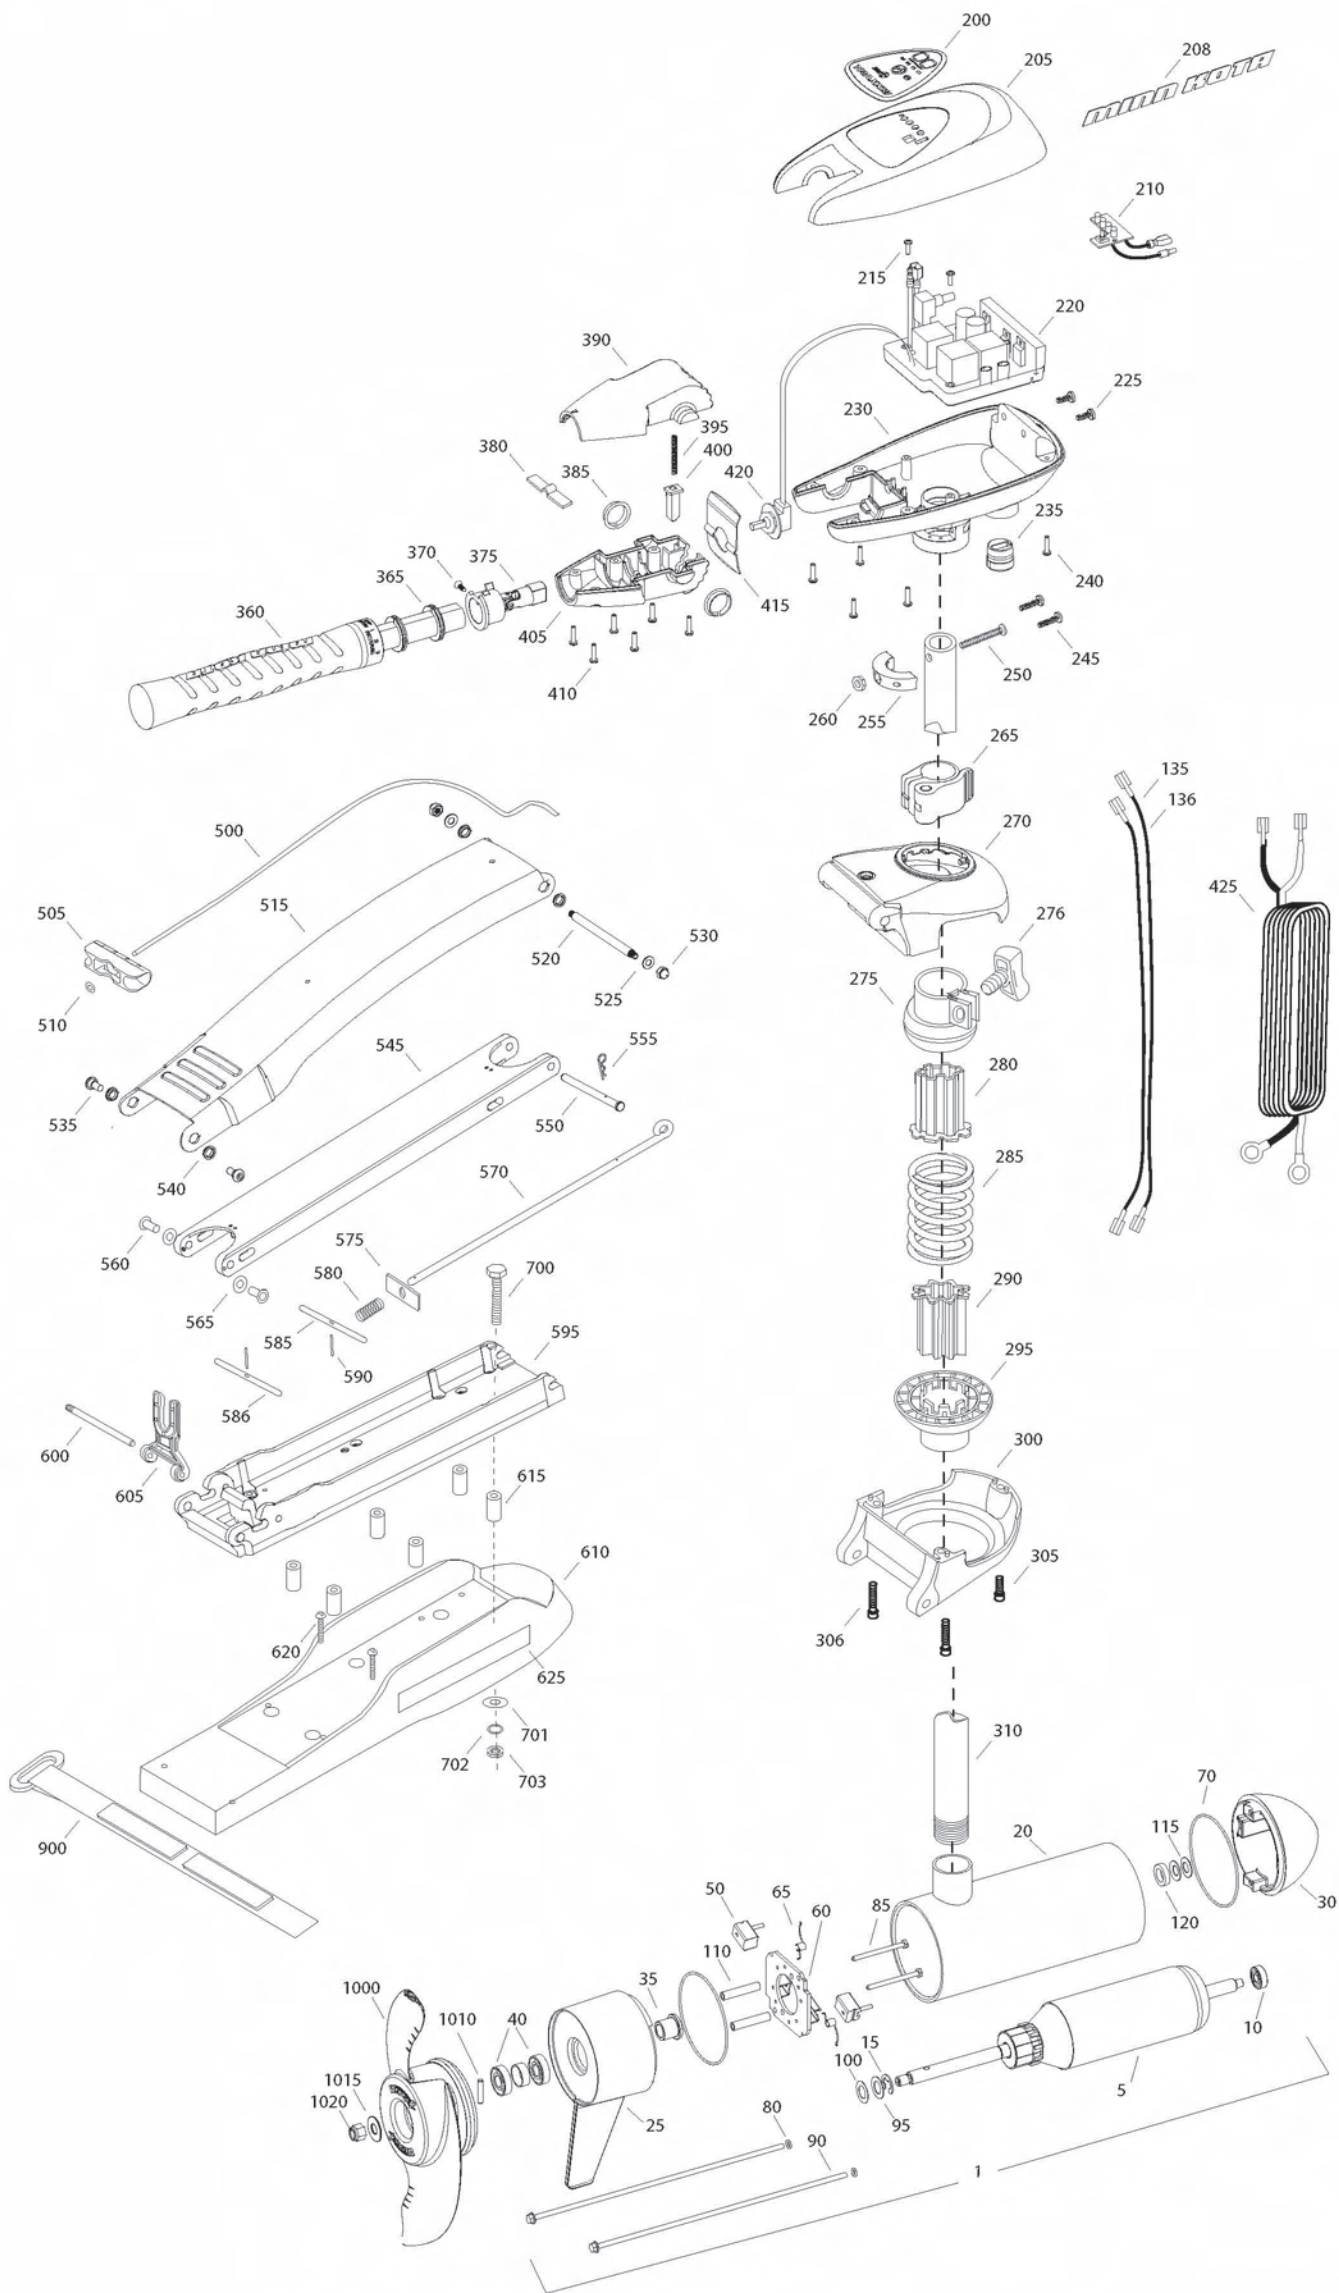

MAXXUM 101/HC
101 LBS THRUST
36 VOLT 46 AMPS
52" SHAFT

for use with "L" serial numbers
2-year warranty

In the U.S.A., replacement parts may be ordered directly from MINN KOTA Parts Dept., 121 Power Drive, P.O. Box 8129 Mankato, Minnesota 56002-8129. In Canada, parts may be ordered from any of the Canadian Authorized Service Centers shown on the enclosed list. Be sure to provide the MODEL and SERIAL numbers of your motor when ordering parts. Please use the correct part numbers from the parts list. Payment for any parts ordered from the MINN KOTA parts department, may be by cash, personal check, Discover Card, MasterCard or VISA. To order, call 1-800-227-6433 or FAX 1-800-527-4464.

Fuera de los Estados Unidos, consultar la lista anexa para ubicar el Centro de servicio autorizado MINN KOTA. No dejar de incluir el número del MODELO y el número de SERIE del motor para el cual se solicitan las piezas. Usar siempre los números de pieza correctos indicados en la lista de piezas.