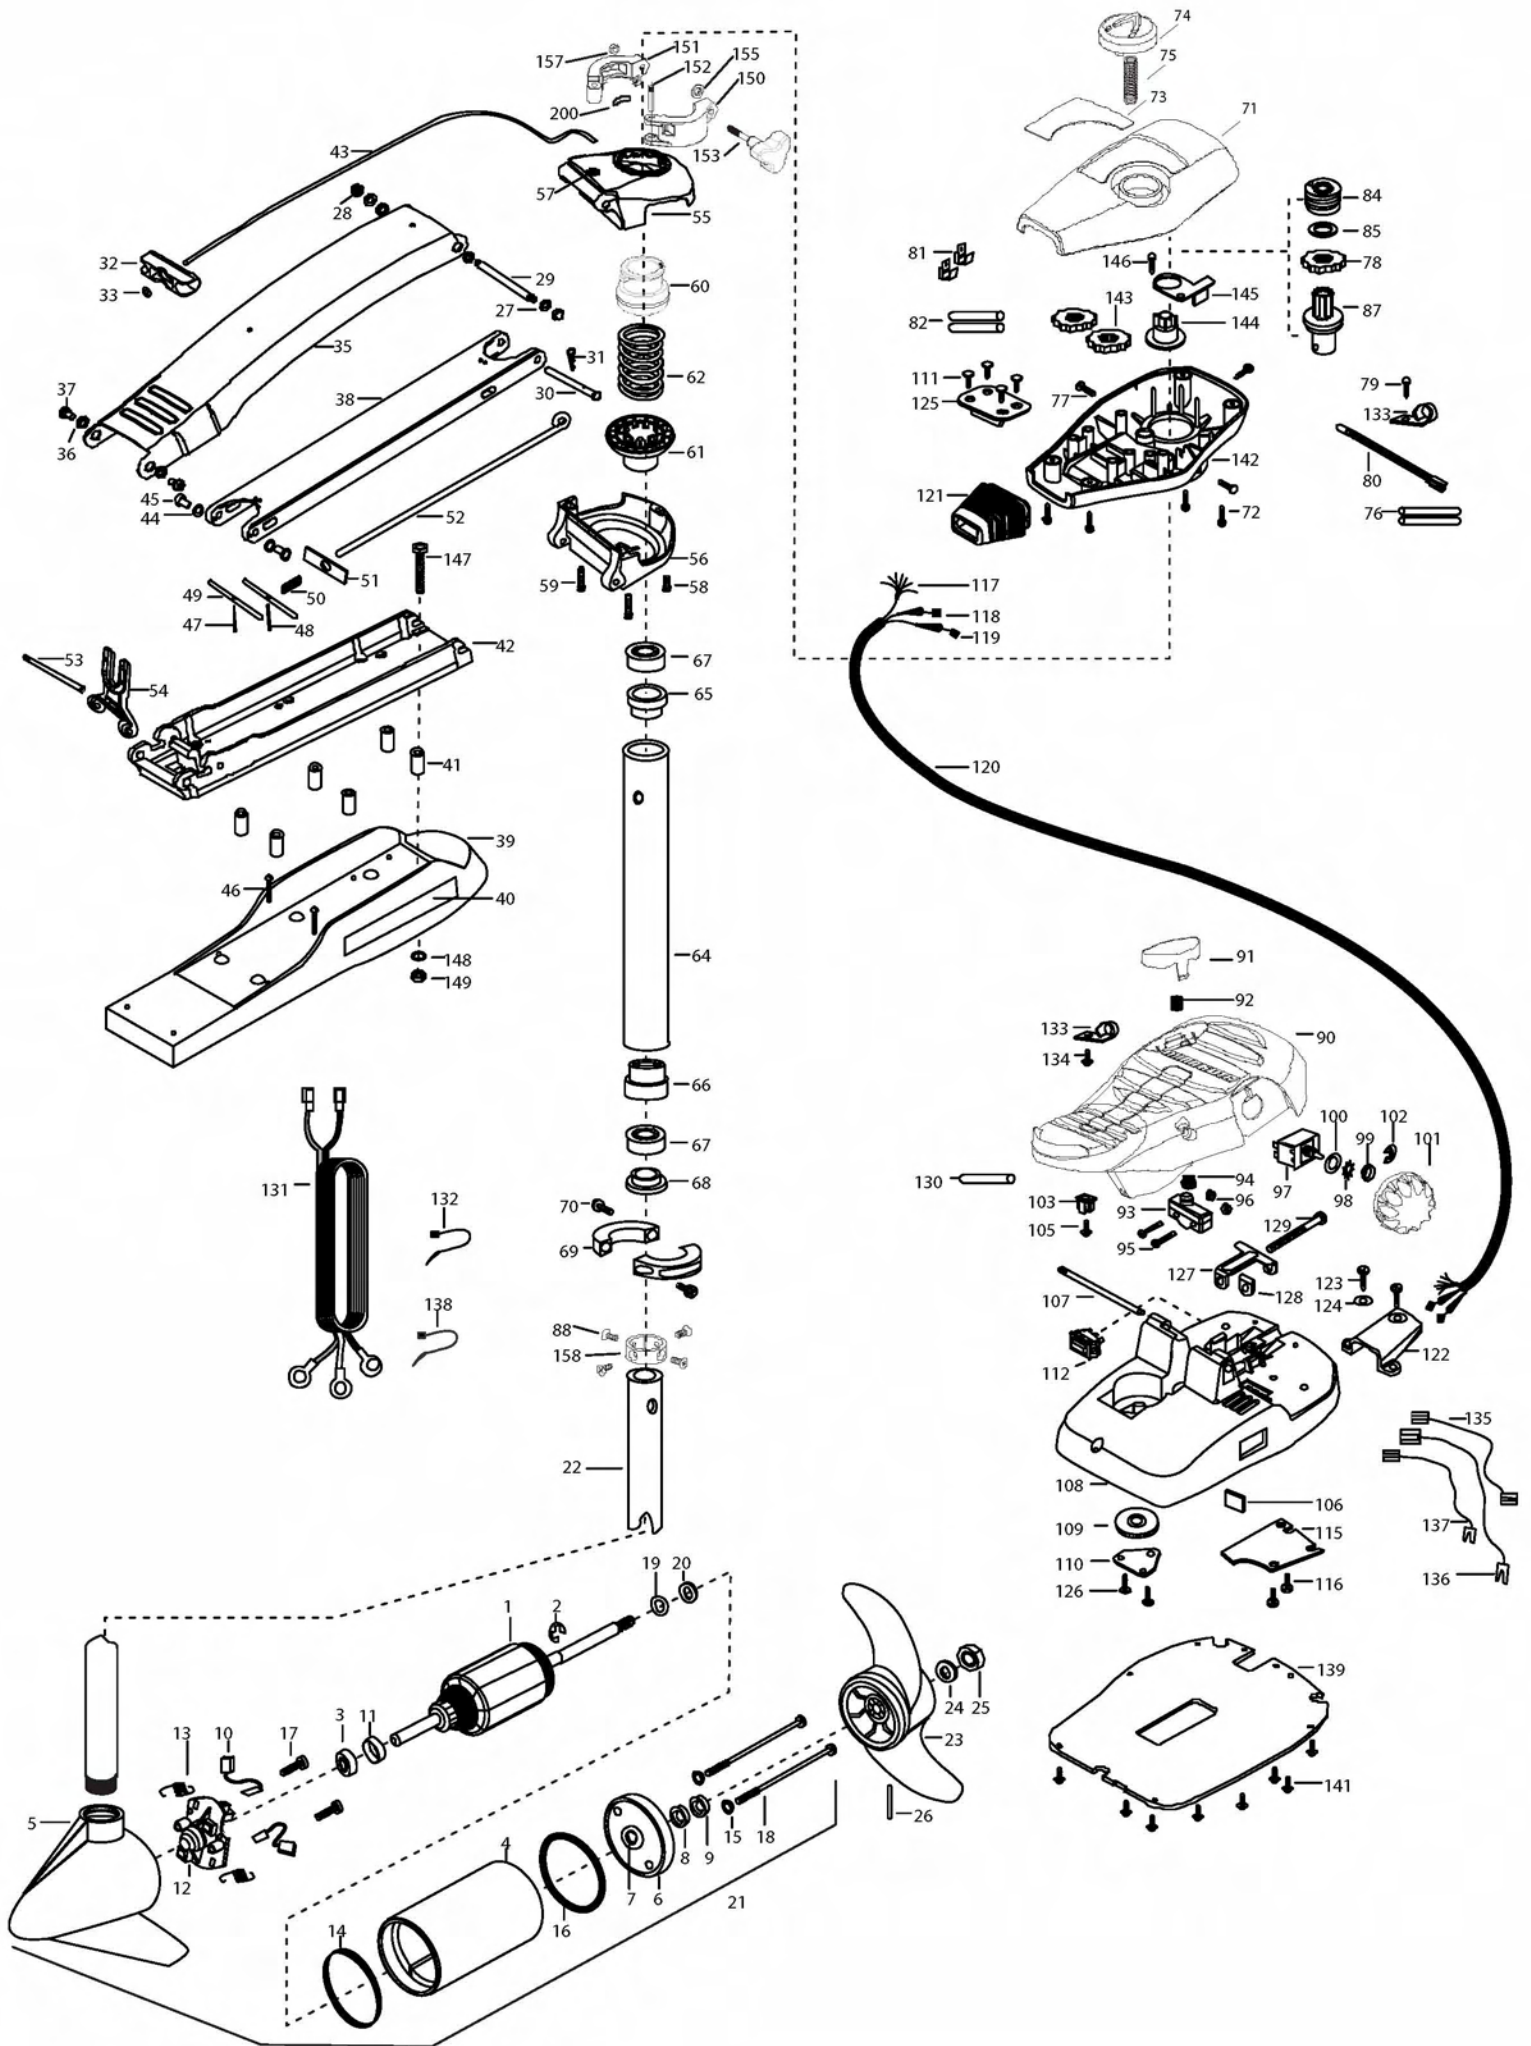

MAX55/SC -52
55 lbs Thrust
12 Volt 50 Amps
52" SHAFT

for use with "L" serial numbers

2-year warranty

In the U.S.A., replacement parts may be ordered directly from MINN KOTA Parts Dept., 121 Power Drive, P.O.Box 8129, Mankato, Minnesota 56002-8129. In Canada, parts may be ordered from any of the Canadian Authorized Service Centers shown on the enclosed list. Be sure to provide the MODEL and SERIAL numbers of your motor when ordering parts. Please use the correct part numbers from the parts list. Payment for any parts ordered from the MINN KOTA parts department, may be by cash, personal check, Discover Card, MasterCard or VISA. To order, call 1-800-227-6433 or FAX 1-800-527-4464.

Hors de États-Unis, voir la liste ci-jointe pour le Centre de Service Agréé MINN KOTA le plus proche. Lors d'une commande, ne pas oublier de fournir le numéro de modèle et le numéro de série du moteur. Toujours mentionner le numéro de pièce exact figurant sur la liste des pièces de rechange.