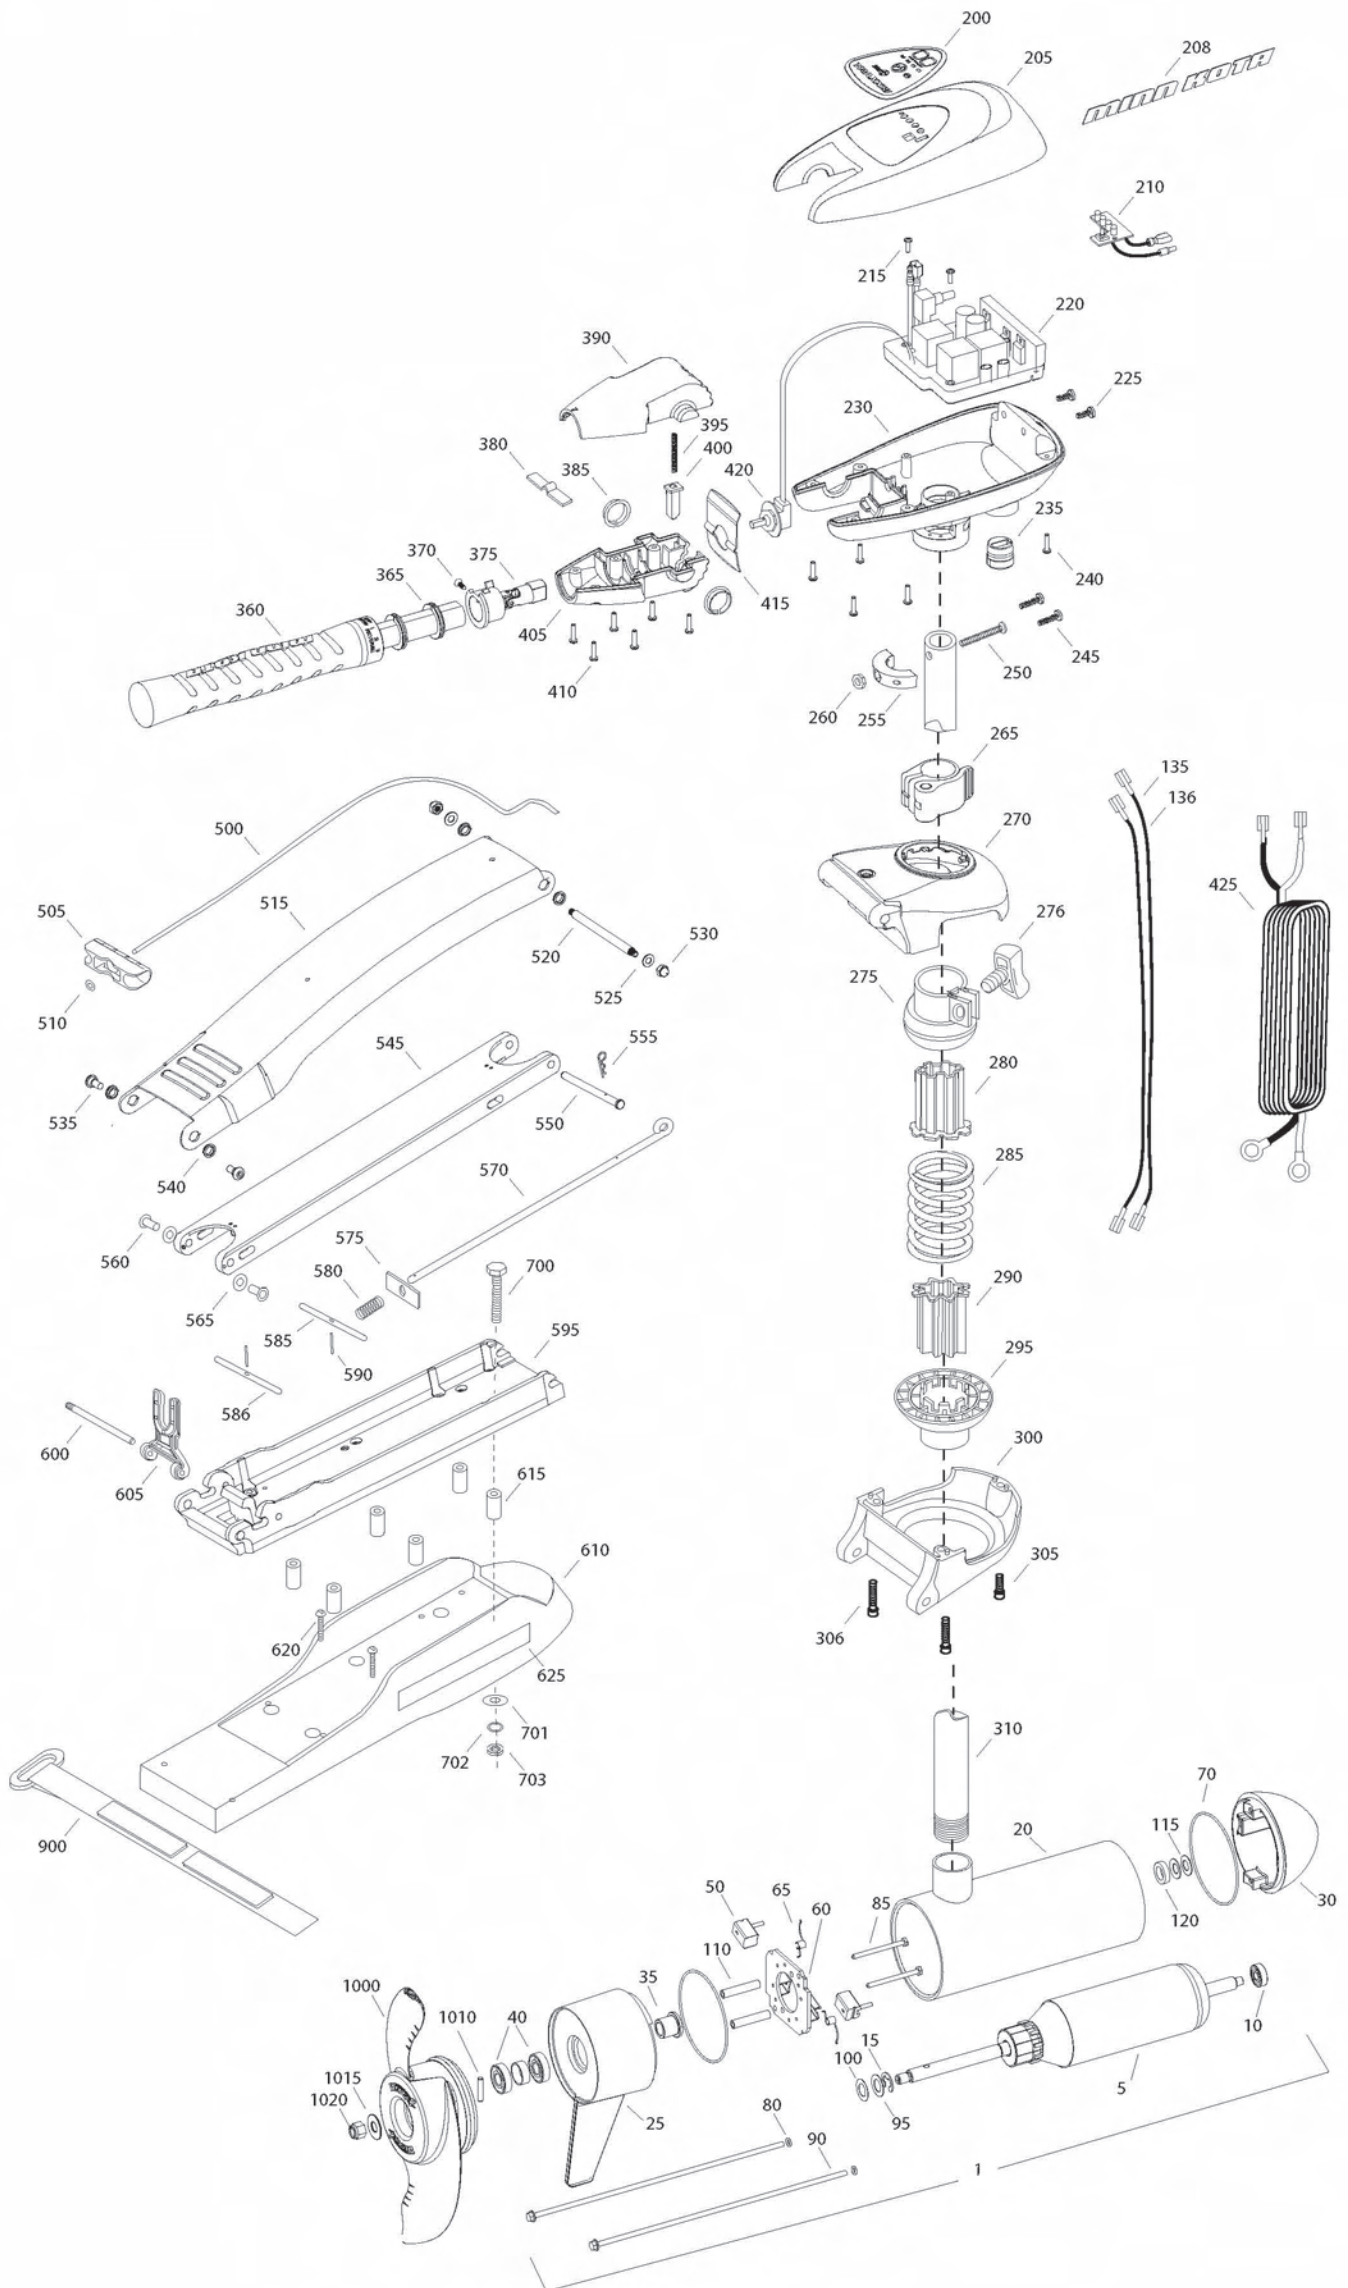

MAXXUM 80/HC
80 LBS THRUST
24 VOLT 56 AMPS
52" SHAFT

for use with "L" serial numbers
2-year warranty

In the U.S.A., replacement parts may be ordered directly from MINN KOTA Parts Dept., 121 Power Drive, P.O. Box 8129 Mankato, Minnesota 56002-8129. In Canada, parts may be ordered from any of the Canadian Authorized Service Centers shown on the enclosed list. Be sure to provide the MODEL and SERIAL numbers of your motor when ordering parts. Please use the correct part numbers from the parts list. Payment for any parts ordered from the MINN KOTA parts department, may be by cash, personal check, Discover Card, MasterCard or VISA. To order, call 1-800-227-6433 or FAX 1-800-527-4464.

Fuera de los Estados Unidos, consultar la lista anexa para ubicar el Centro de servicio autorizado MINN KOTA. No dejar de incluir el número del MODELO y el número de SERIE del motor para el cual se solicitan las piezas. Usar siempre los números de pieza correctos indicados en la lista de piezas.