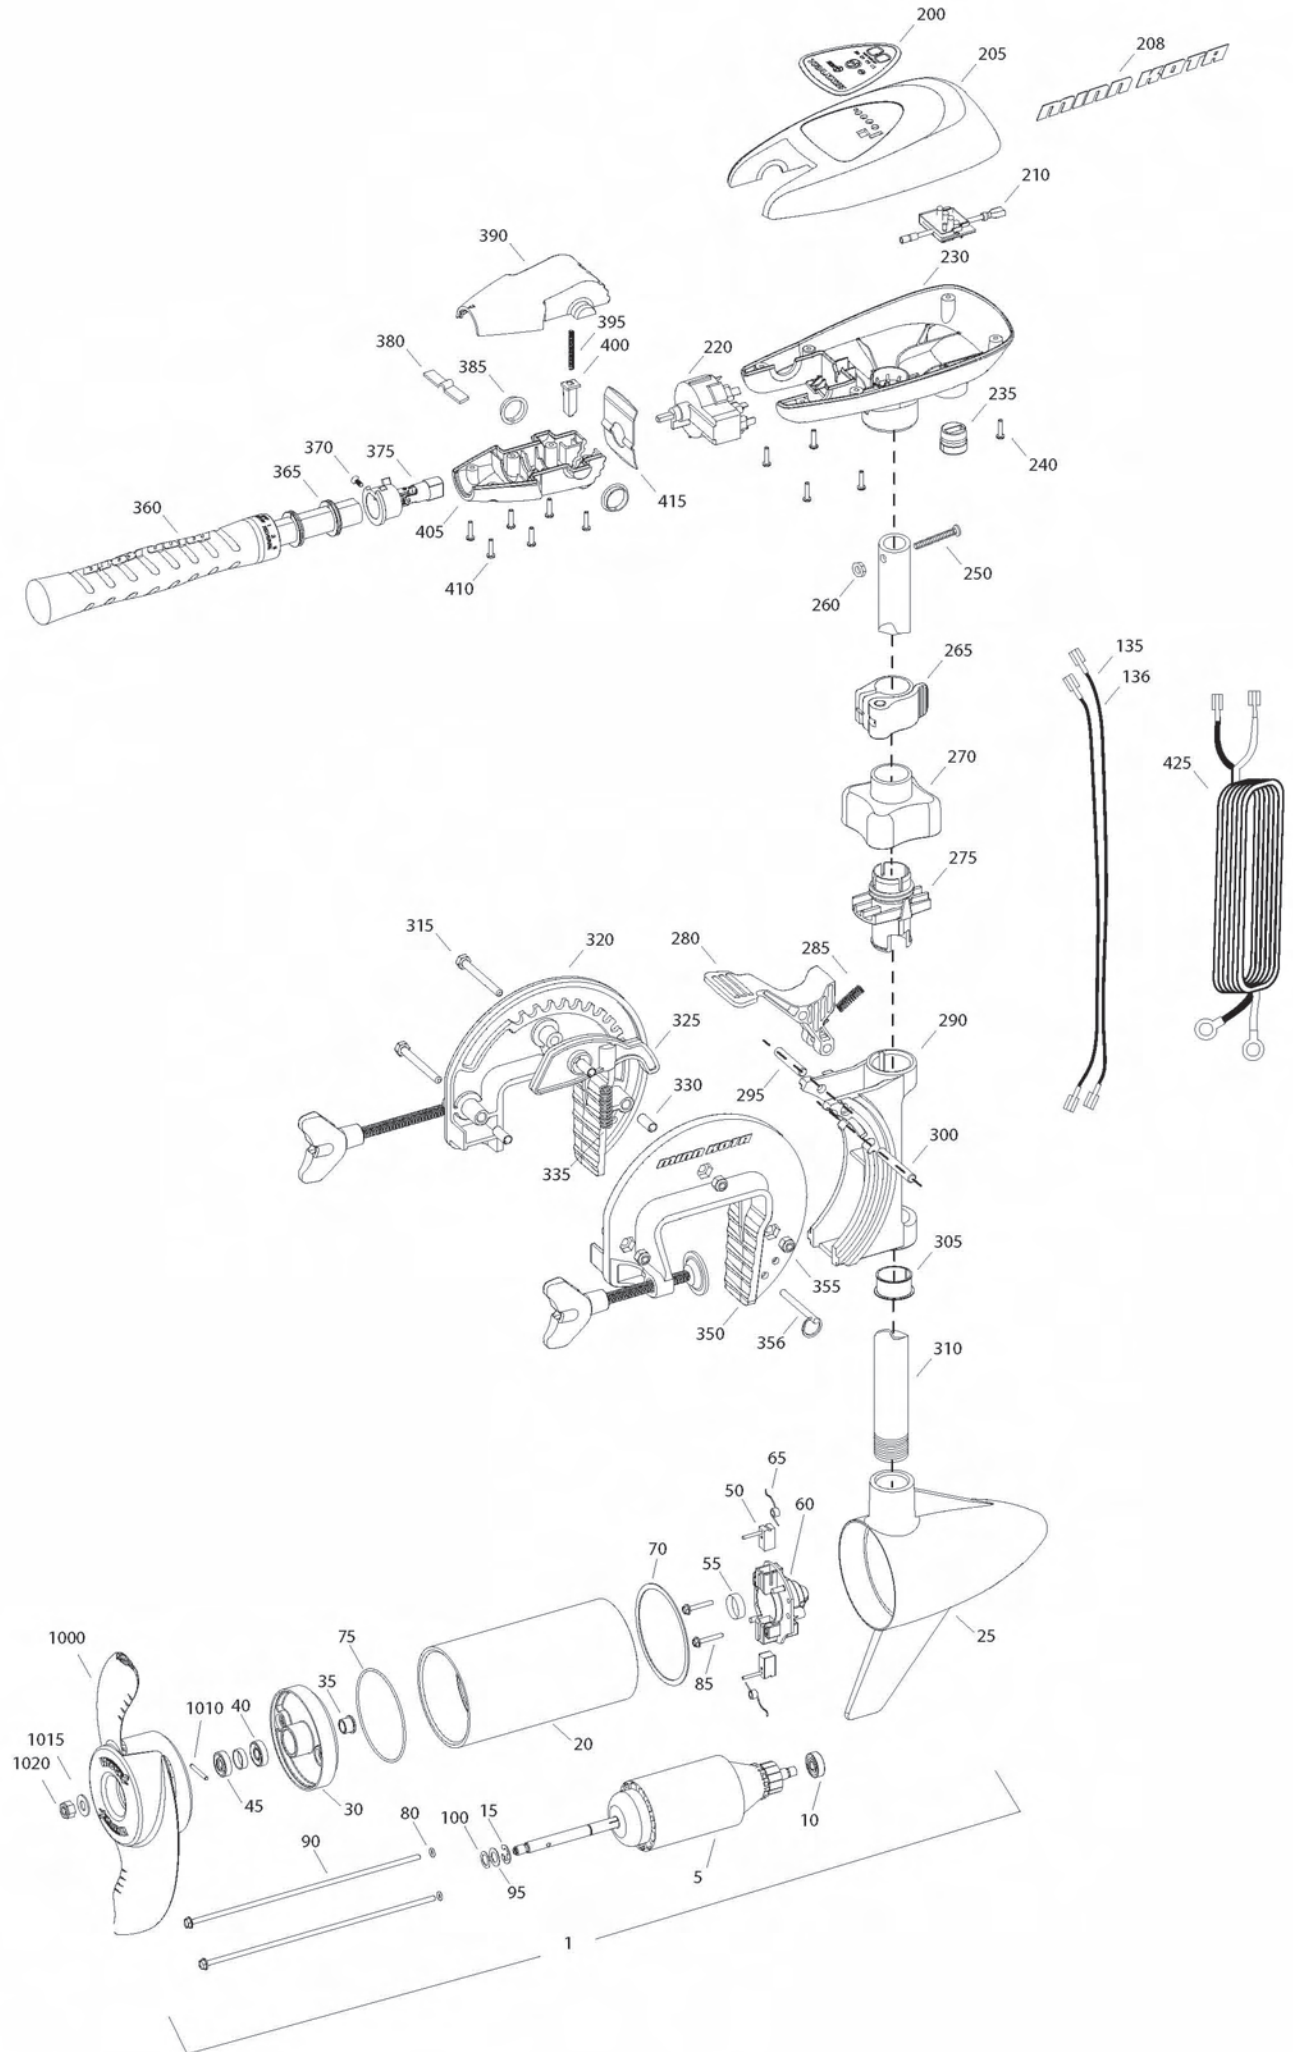

RT50/SC/T  
50 LBS THRUST  
12 VOLT 42 AMPS  
42" SHAFT

for use with "L" serial numbers  
2-year warranty

Item	P/N	Description	Qty	Item	P/N	Description	Qty	Item	P/N	Description	Qty
1	2097097	12V Motor 42" SW	1	■	2991797	Bracket assy, Composite [270-356]	1	■	1378170	Propeller kit	
5	2-100-121	Armature assembly	1	270	2060100	Knob, steering tension, soft	1	1000	2091170	Propeller	1
10	140-010	Bearing	1	275	2068400	Collet	1	1010	2092600	Drive pin, small	1
15	788-015	Retaining ring	1	280	2064200	Lock arm	1	1015	2151726	Washer, prop, small	1
20	2-200-301	Center housing assembly	1	285	2062701	Spring, lock arm	1	1020	2198400	Nut, nylock, prop, Anode	1
25	2-300-337	Brush end housing assembly	1	290	2061821	Hinge	1				
30	2-400-337	Plain end housing assembly	1	295	2062603	Pin, lock, ss	1				
35	144-049	Flange bearing	1	300	2062603	Pin, lock, ss	1				
40	880-003	Seal	1	305	2037301	Bushing, hinge	1				
45	880-006	Seal with shield	1	310	2002012	Tube 42	1				
50	188-036	Brush	2	315	2063501	Bolt 1/4-20 x 2 3/8", ss	3				
55	725-050	Paper tube	1	320	2771950	Bracket, right, FW	1				
60	738-036	Brush plate assembly	1	325	2067905	Cam deactivator	1				
65	975-040	Brush spring	2	330	2067306	Bushing, dowel 1/4 x 1/2	3				
70	337-036	Gasket	1	335	2062700	Spring, cam deactivator	1				
75	701-081	O-ring, motor	1								
80	701-008	O-ring, thru-bolt	2	■	2881380	Clamp screw kit	2 per kit				
85	830-007	Screw, 8-32	2	350	2771955	Bracket, left, FW	1				
90	830-042	Thru-bolt	2	355	2263103	Nut, 1/4-20, nylock, ss	3				
95	990-067	Washer, steel	2	356	2062604	Pin, stop	1				
100	990-070	Washer, nyatron	2								
135	640-006	Leadwire, black	1	■	2990956	Handle assy, 5SPD [360-410]	1				
136	640-115	Leadwire, red	1	360	2990451	Grip/handle assy, 5SPD [360-375]	1				
■	2888460	Seal and O-ring Kit		365	2060015	Bearing, handle	2				
				370	2063405	Screw, #6 PFH SS	1				
200	2095601	Decal, c-box cover	1	375	2884091	Yoke / spider assy, 5SPD	1				
205	2060296	C-box cover	1	380	2302742	Spring, detent, off	1				
208	2325666	Decal - MinnKota	2	385	2060005	Bearing, handle pivot	2				
210	2074080	Battery meter, 12v SW	1	390	2060900	Handle pivot, top	1				
220	2064028	Switch 5 speed	1	395	2302745	Spring, release button	1				
230	2062506	Control box, 5 SPD, SW	1	400	2063700	Button, release	1				
235	2062905	Strain relief	1	405	2060905	Handle pivot, bottom	1				
240	2303412	Screw, #6 x 5/8 SS	6	410	2303412	Screw, #6 x 5/8 SS	6				
250	2383407	Screw, #10-24 x 2 SS	1								
260	2383124	Nut, 10-24, nylock, SS	1	415	2062715	Spring, handle pivot	1				
265	2991521	Cam lock/depth collar assy	1	425	2992524	Leadwire assy, includes [235]	1				