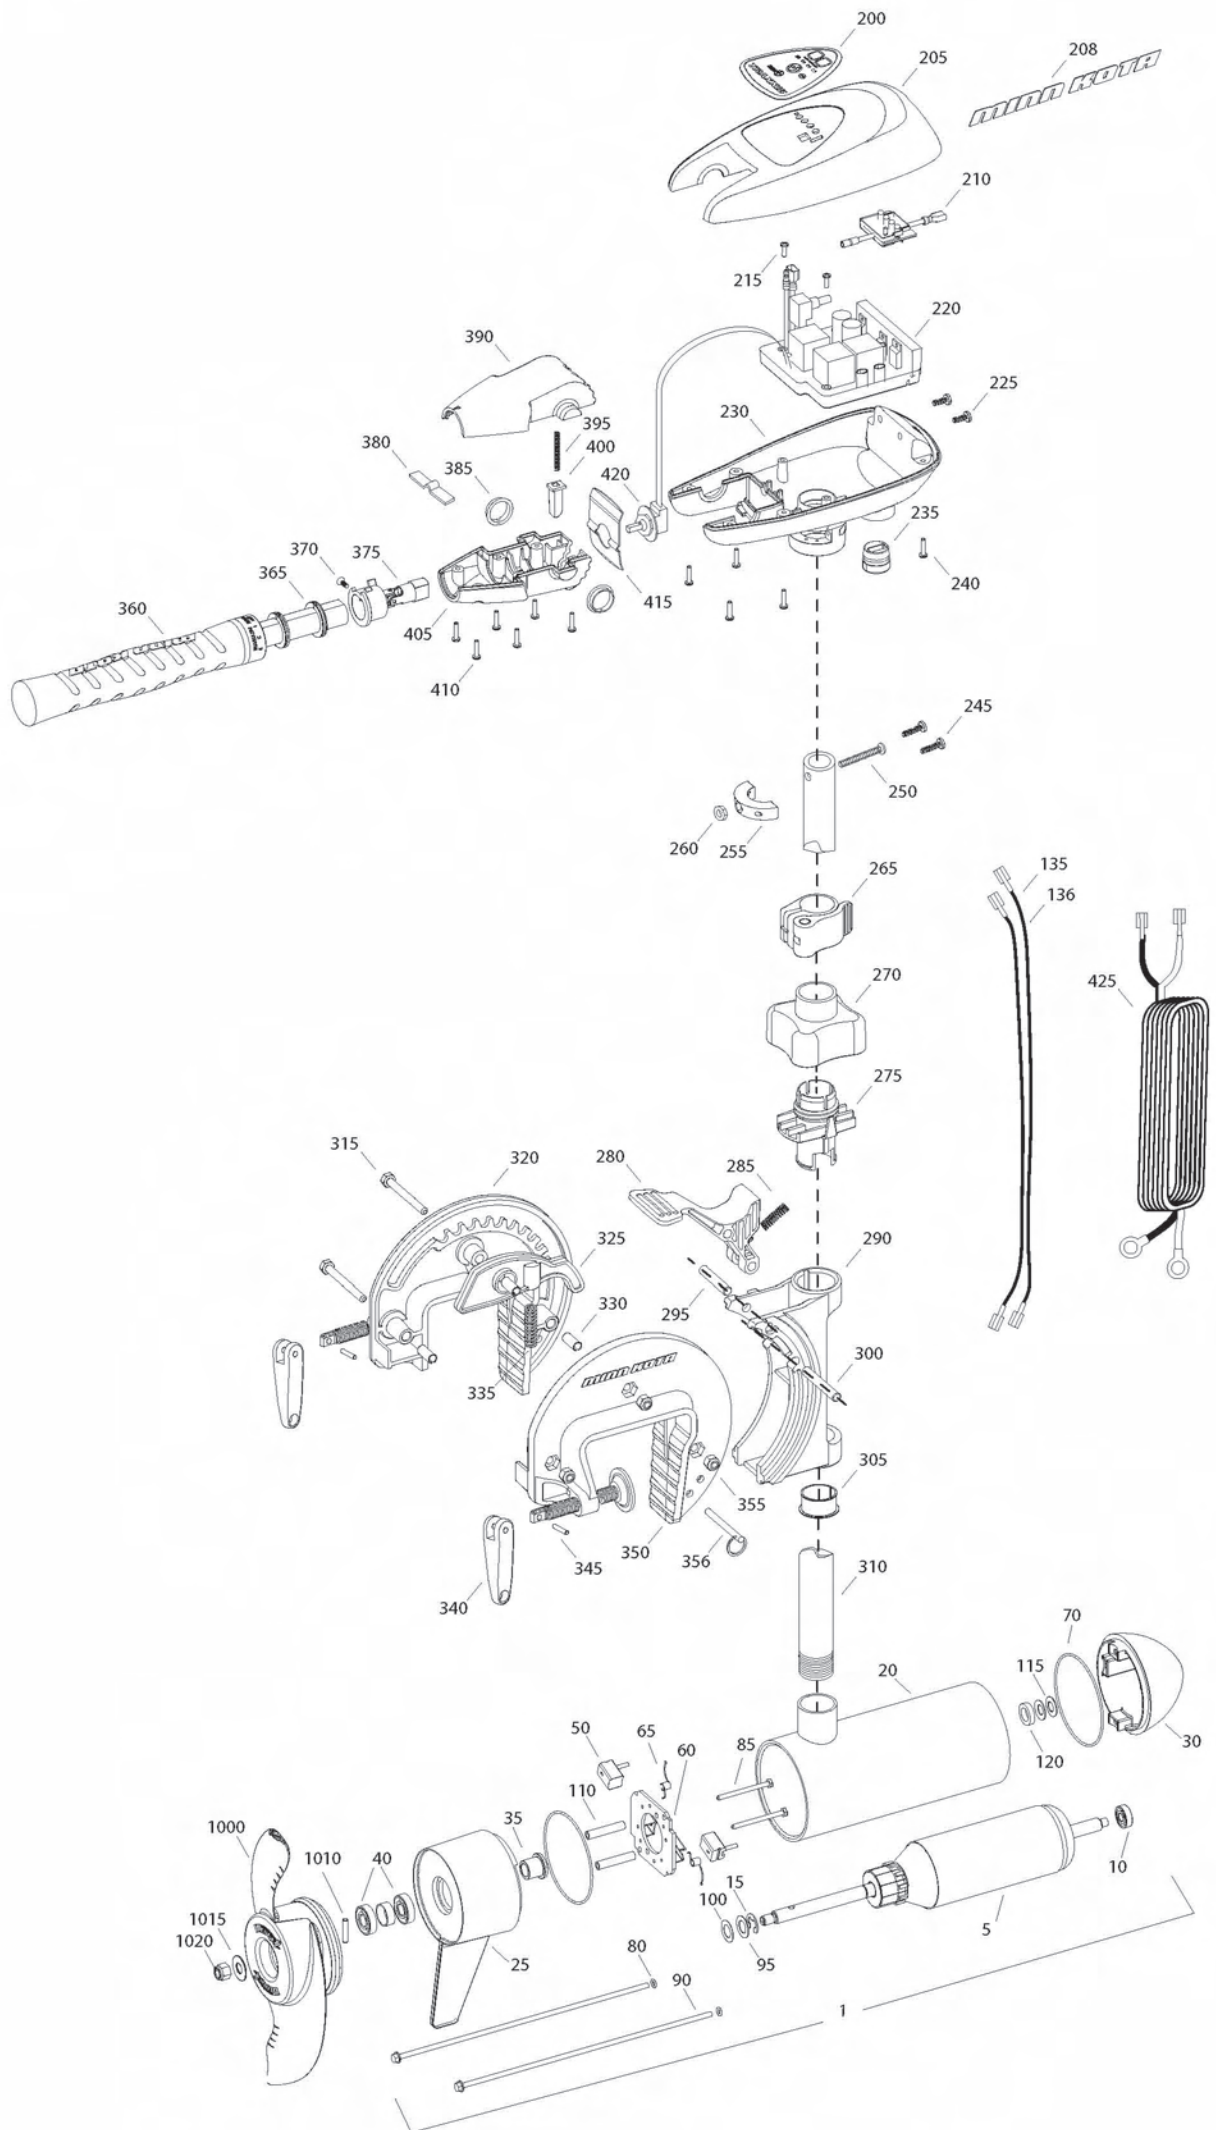

RT80/T
80 LBS THRUST
24 VOLT 56 AMPS
42" SHAFT

for use with "L" serial numbers
2-year warranty

Item	P/N	Description	Qty	Item	P/N	Description	Qty	Item	P/N	Description	Qty
1	2316228	24V Motor 42" SW	1	■	2991798	Bracket assy, Aluminum [270-356]	1	■	1378132	Propeller kit WW2	
5	2-100-214	Armature assembly	1	270	2060100	Knob, steering tension, soft	1	■	2994876	Propeller bag assy	
10	140-010	Bearing	1	275	2068400	Collet	1	1000	2331160	Propeller WW2	1
15	788-040	Retaining ring	1	280	2064200	Lock arm	1	1010	2262658	Drive pin, large	1
20	2-200-397	Center housing assembly	1	285	2062701	Spring, lock arm	1	1015	2091701	Washer, prop, large	1
25	2-300-340	Brush end housing assembly	1	290	2061821	Hinge	1	1020	2198401	Nut, nylock, prop, Anode	1
30	421-376	Plain end housing assembly STD	1	295	2062603	Pin, lock, ss	1				
35	144-017	Flange bearing	1	300	2062603	Pin, lock, ss	1				
40	880-025	Seal	2	305	2037301	Bushing, hinge	1				
50	188-094	Brush	2	310	2002012	Tube 42"	1				
60	9-738-004	Brush plate assembly	1	315	2063501	Bolt 1/4-20 x 2 3/8", ss	3				
65	975-041	Brush spring	2	320	2771949	Bracket, right, SW	1				
70	701-043	O-ring, motor	2	325	2067905	Cam deactivator	1				
80	701-009	O-ring, thru-bolt	2	330	2067306	Bushing, dowel 1/4 x 1/2	3				
85	830-027	Screw, 10-32 x 2	2	335	2062700	Spring, cam deactivator	1				
90	830-094	Thru-bolt	2	■	2771303	Clamp screw kit	2 per kit				
95	990-051	Washer, steel	2	340	2050925	Handle, clamp	2				
100	990-052	Washer, nylatron	2	345	2052625	Roll pin	2				
110	973-025	Spacer, brush plate	2	350	2771948	Bracket, left, SW	1				
115	992-010	Washer, Belleville	2	355	2263103	Nut, 1/4-20, nylock, ss	3				
120	992-045	Spacer, thrust	1	356	2062604	Pin, stop	1				
135	640-018	Leadwire, black	1								
136	640-123	Leadwire, red	1	■	2990957	Handle assy, VARS [360-410]	1				
■	2889460	Seal and O-ring Kit		360	2990456	Grip/handle assy, VARS [360-375]	1				
				365	2060015	Bearing, handle	2				
200	2195659	Decal, c-box cover	1	370	2063405	Screw, #6 PFH SS	1				
205	2060296	C-box cover	1	375	2884092	Yoke / spider assy, VARS	1				
208	2325666	Decal - MinnKota	2	380	2302742	Spring, detent, off	1				
210	2074081	Battery meter, 24v SW	1	385	2060005	Bearing, handle pivot	2				
215	2043427	Screw, #8 x 7/8 SS	2	390	2060900	Handle pivot, top	1				
220	2184007	Control board, 24/36v	1	395	2302745	Spring, release button	1				
225	2303434	Screw, #8-30 x 5/8 SS	2	400	2063700	Button, release	1				
230	2062503	Control box, VARS, SW	1	405	2060905	Handle pivot, bottom	1				
235	2062905	Strain relief	1	410	2303412	Screw, #6 x 5/8 SS	6				
240	2303412	Screw, #6 x 5/8 SS	6								
245	2263434	Screw, #8 x 1 SS	2	415	2062715	Spring, handle pivot	1				
250	2383407	Screw, #10-24 x 2 SS	1	420	2061700	Washer, pot holder	1				
255	2061517	Collar, c-box	1	425	2992523	Leadwire assy, includes [235]	1				
260	2383124	Nut, 10-24, nylock, SS	1								
265	2991521	Cam lock/depth collar assy	1								