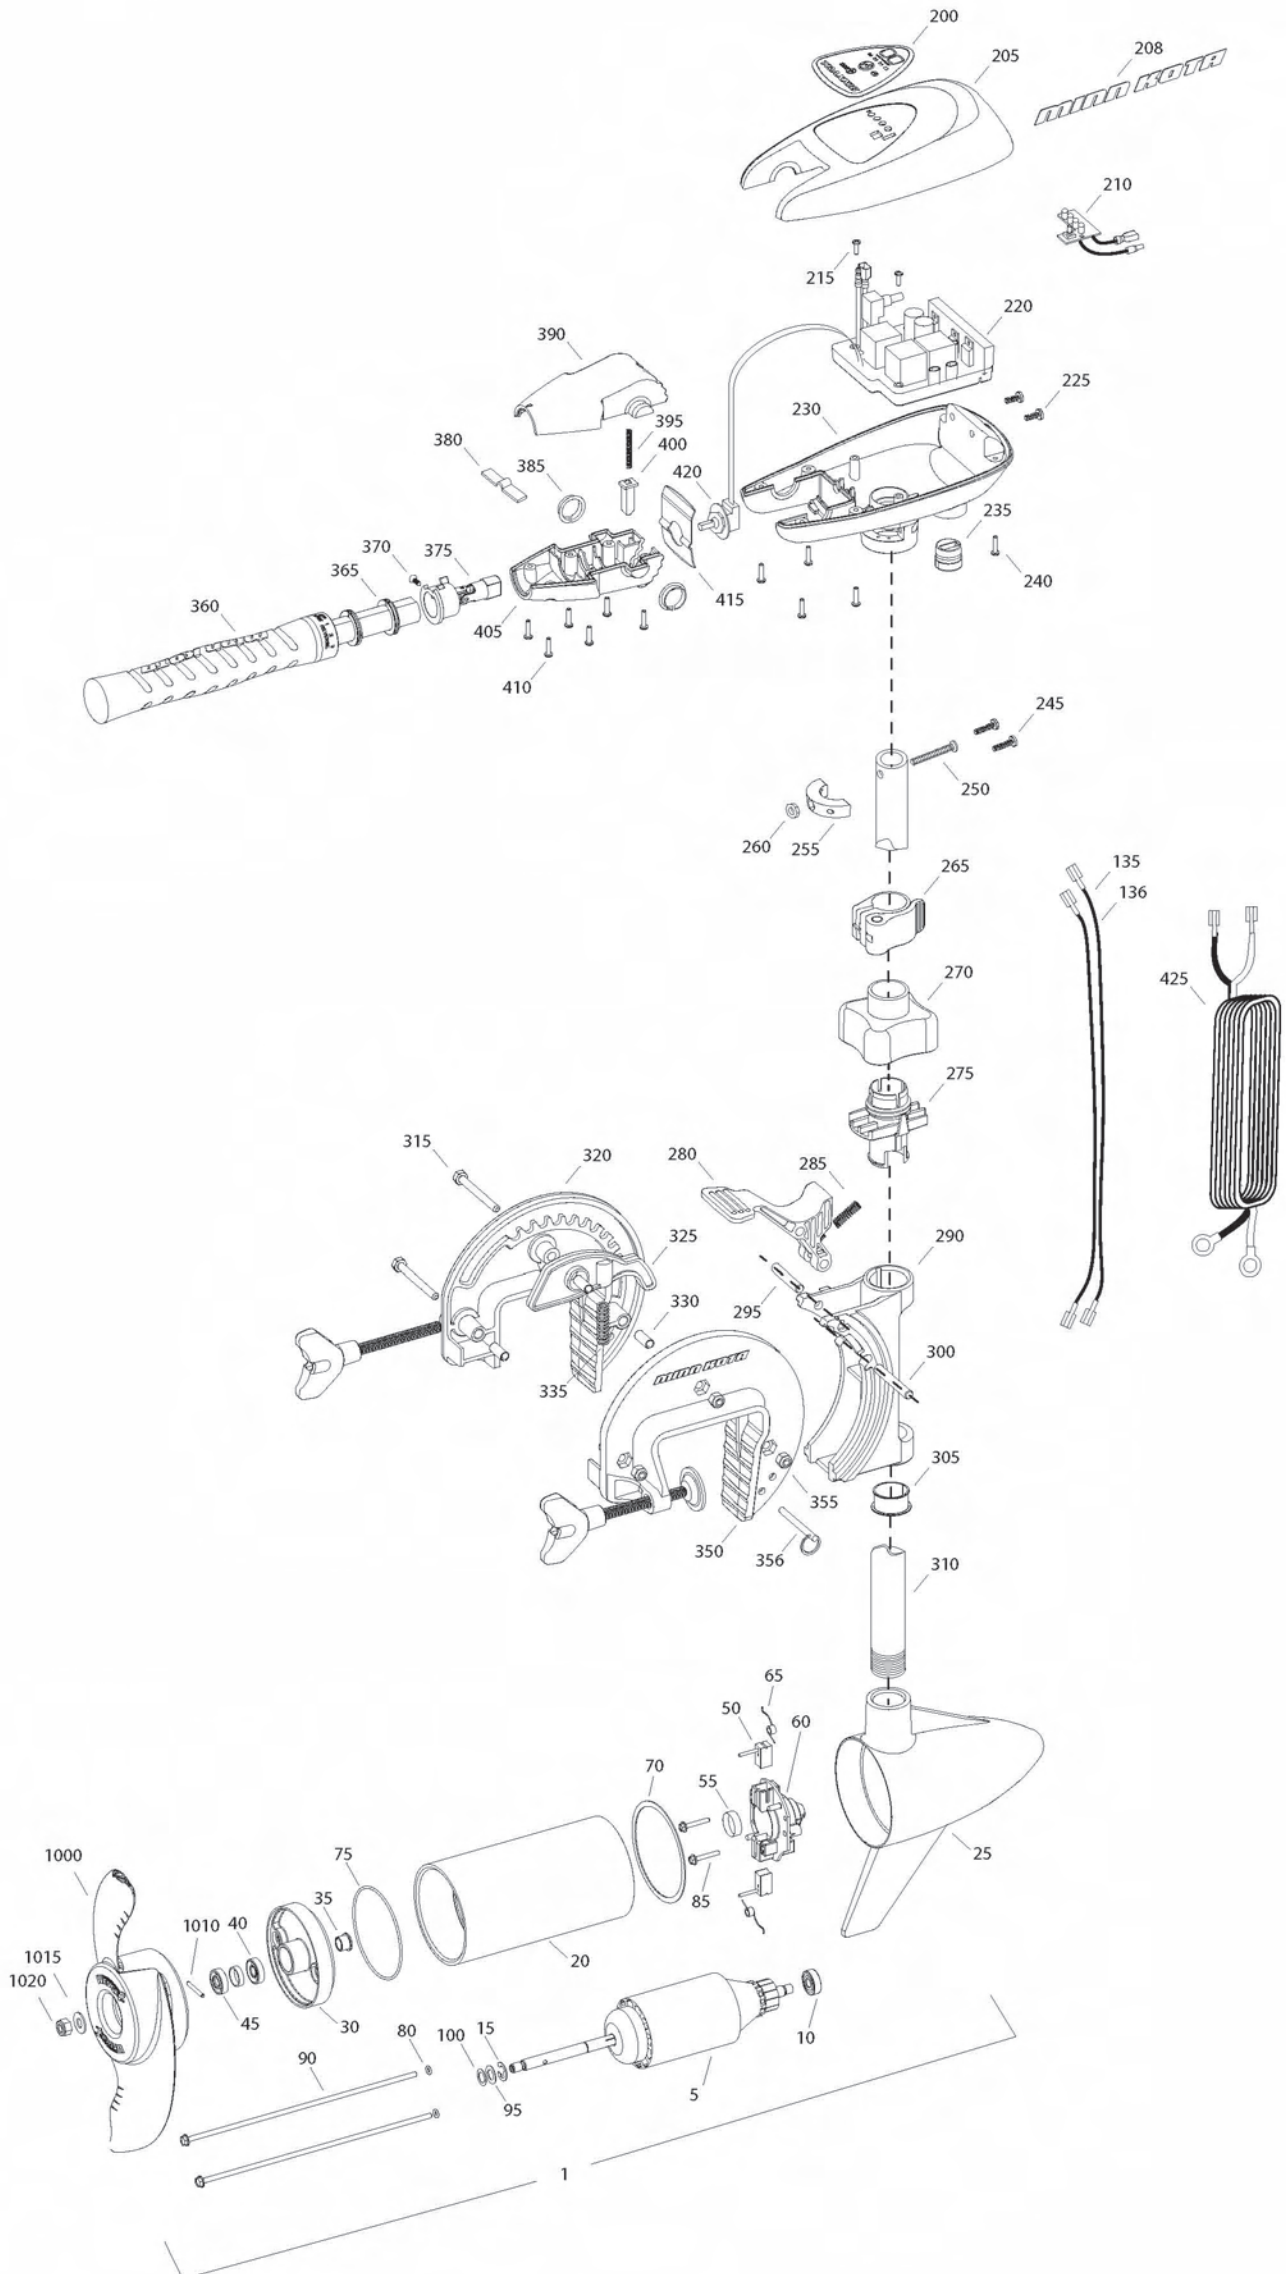

TRAXXIS 33
33 LBS THRUST
12 VOLT 32 AMPS
36" SHAFT

for use with "L" serial numbers
2-year warranty

In the U.S.A., replacement parts may be ordered directly from MINN KOTA Parts Dept., 121 Power Drive, P.O. Box 8129 Mankato, Minnesota 56002-8129. In Canada, parts may be ordered from any of the Canadian Authorized Service Centers shown on the enclosed list. Be sure to provide the MODEL and SERIAL numbers of your motor when ordering parts. Please use the correct part numbers from the parts list. Payment for any parts ordered from the MINN KOTA parts department, may be by cash, personal check, Discover Card, MasterCard or VISA. To order, call 1-800-227-6433 or FAX 1-800-527-4464.

Fuera de los Estados Unidos, consultar la lista anexa para ubicar el Centro de servicio autorizado MINN KOTA. No dejar de incluir el número del MODELO y el número de SERIE del motor para el cual se solicitan las piezas. Usar siempre los números de pieza correctos indicados en la lista de piezas.

Item	P/N	Description	Qty	Item	P/N	Description	Qty	Item	P/N	Description	Qty	Item	P/N	Description	Qty
1	2069245	12V Motor 36" FW	1	330	2067306	Bushing, dowel 1/4 x 1/2	3								
5	2-100-278	Armature assembly	1	335	2062700	Spring, cam deactivator	1								
10	140-010	Bearing	1	■	2881380	Clamp screw kit	2 per kit								
15	788-015	Retaining ring	1	350	2771955	Bracket, left, FW	1								
20	2-200-079	Center housing assembly	1	355	2263104	Nut, 1/4-20, nylock, Zinc	3								
25	421-132	Brush end housing assembly	1	356	2062604	Pin, stop	1								
30	2-400-187	Plain end housing assembly	1												
35	144-049	Flange bearing	1	■	2990957	Handle assy, VARS [360-410]	1								
40	880-003	Seal	1	360	2990456	Grip/handle assy, VARS [360-375]	1								
45	880-006	Seal with shield	1	365	2060015	Bearing, handle	2								
50	188-052	Brush	2	370	2063405	Screw, #6 PFH SS	1								
55	N/A			375	2884092	Yoke / spider assy, VARS	1								
60	738-030	Brush plate assembly	1	380	2302742	Spring, detent, off	1								
65	975-032	Brush spring	2	385	2060005	Bearing, handle pivot	2								
70	701-041	O-ring, motor, front	1	390	2060900	Handle pivot, top	1								
75	701-039	O-ring, motor, rear	1	395	2302745	Spring, release button	1								
80	701-007	O-ring, thru-bolt	2	400	2063700	Button, release	1								
85	830-001	Screw, 8-32	2	405	2060905	Handle pivot, bottom	1								
90	830-078	Thru-bolt	2	410	2303412	Screw, #6 x 5/8 SS	6								
95	990-067	Washer, steel	2												
100	990-070	Washer, nylatron	2	415	2062715	Spring, handle pivot	1								
135	640-002	Leadwire, black	1	420	2061700	Washer, pot holder	1								
136	640-102	Leadwire, red	1	425	2992523	Leadwire assy, includes [235]	1								
■	2883460	Seal and O-ring Kit		■	1378121	Propeller kit									
200	2065659	Decal, c-box cover	1	1000	2061122	Propeller	1								
205	2060295	C-box cover	1	1010	2092600	Drive pin, small	1								
208	2065665	Decal - MinnKota	2	1015	2151726	Washer, prop, small	1								
210	2074070	Battery meter, 12v FW	1	1020	2053101	Nut, nylock, prop, small	1								
215	3043427	Screw, #8 x 7/8 SS	2												
220	2184006	Control board, 12v	1												
225	2303434	Screw, #8-30 x 5/8 SS	2												
230	2062501	Control box, VARS, FW	1												
235	2062905	Strain relief	1												
240	2303412	Screw, #6 x 5/8 SS	6												
245	2263434	Screw, #8 x 1 SS	2												
250	2383407	Screw, #10-24 x 2 SS	1												
255	2061515	Collar, c-box	1												
260	2383124	Nut, 10-24, nylock, SS	1												
265	2991521	Cam lock/depth collar assy	1												
■	2991795	Bracket assy, Composite [270-356]	1												
270	2060100	Knob, steering tension, soft	1												
275	2068400	Collet	1												
280	2064200	Lock arm	1												
285	2062701	Spring, lock arm	1												
290	2061821	Hinge	1												
295	2062602	Pin, lock, Zinc	1												
300	2062602	Pin, lock, Zinc	1												
305	2037301	Bushing, hinge	1												
310	2032052	Tube 36"	1												
315	2063500	Bolt 1/4-20 x 2 3/8", Zinc	3												
320	2771950	Bracket, right, FW	1												
325	2067905	Cam deactivator	1												

* This item is part of an assembly. This item cannot be sold separately due to machining and /or assembly that is required.