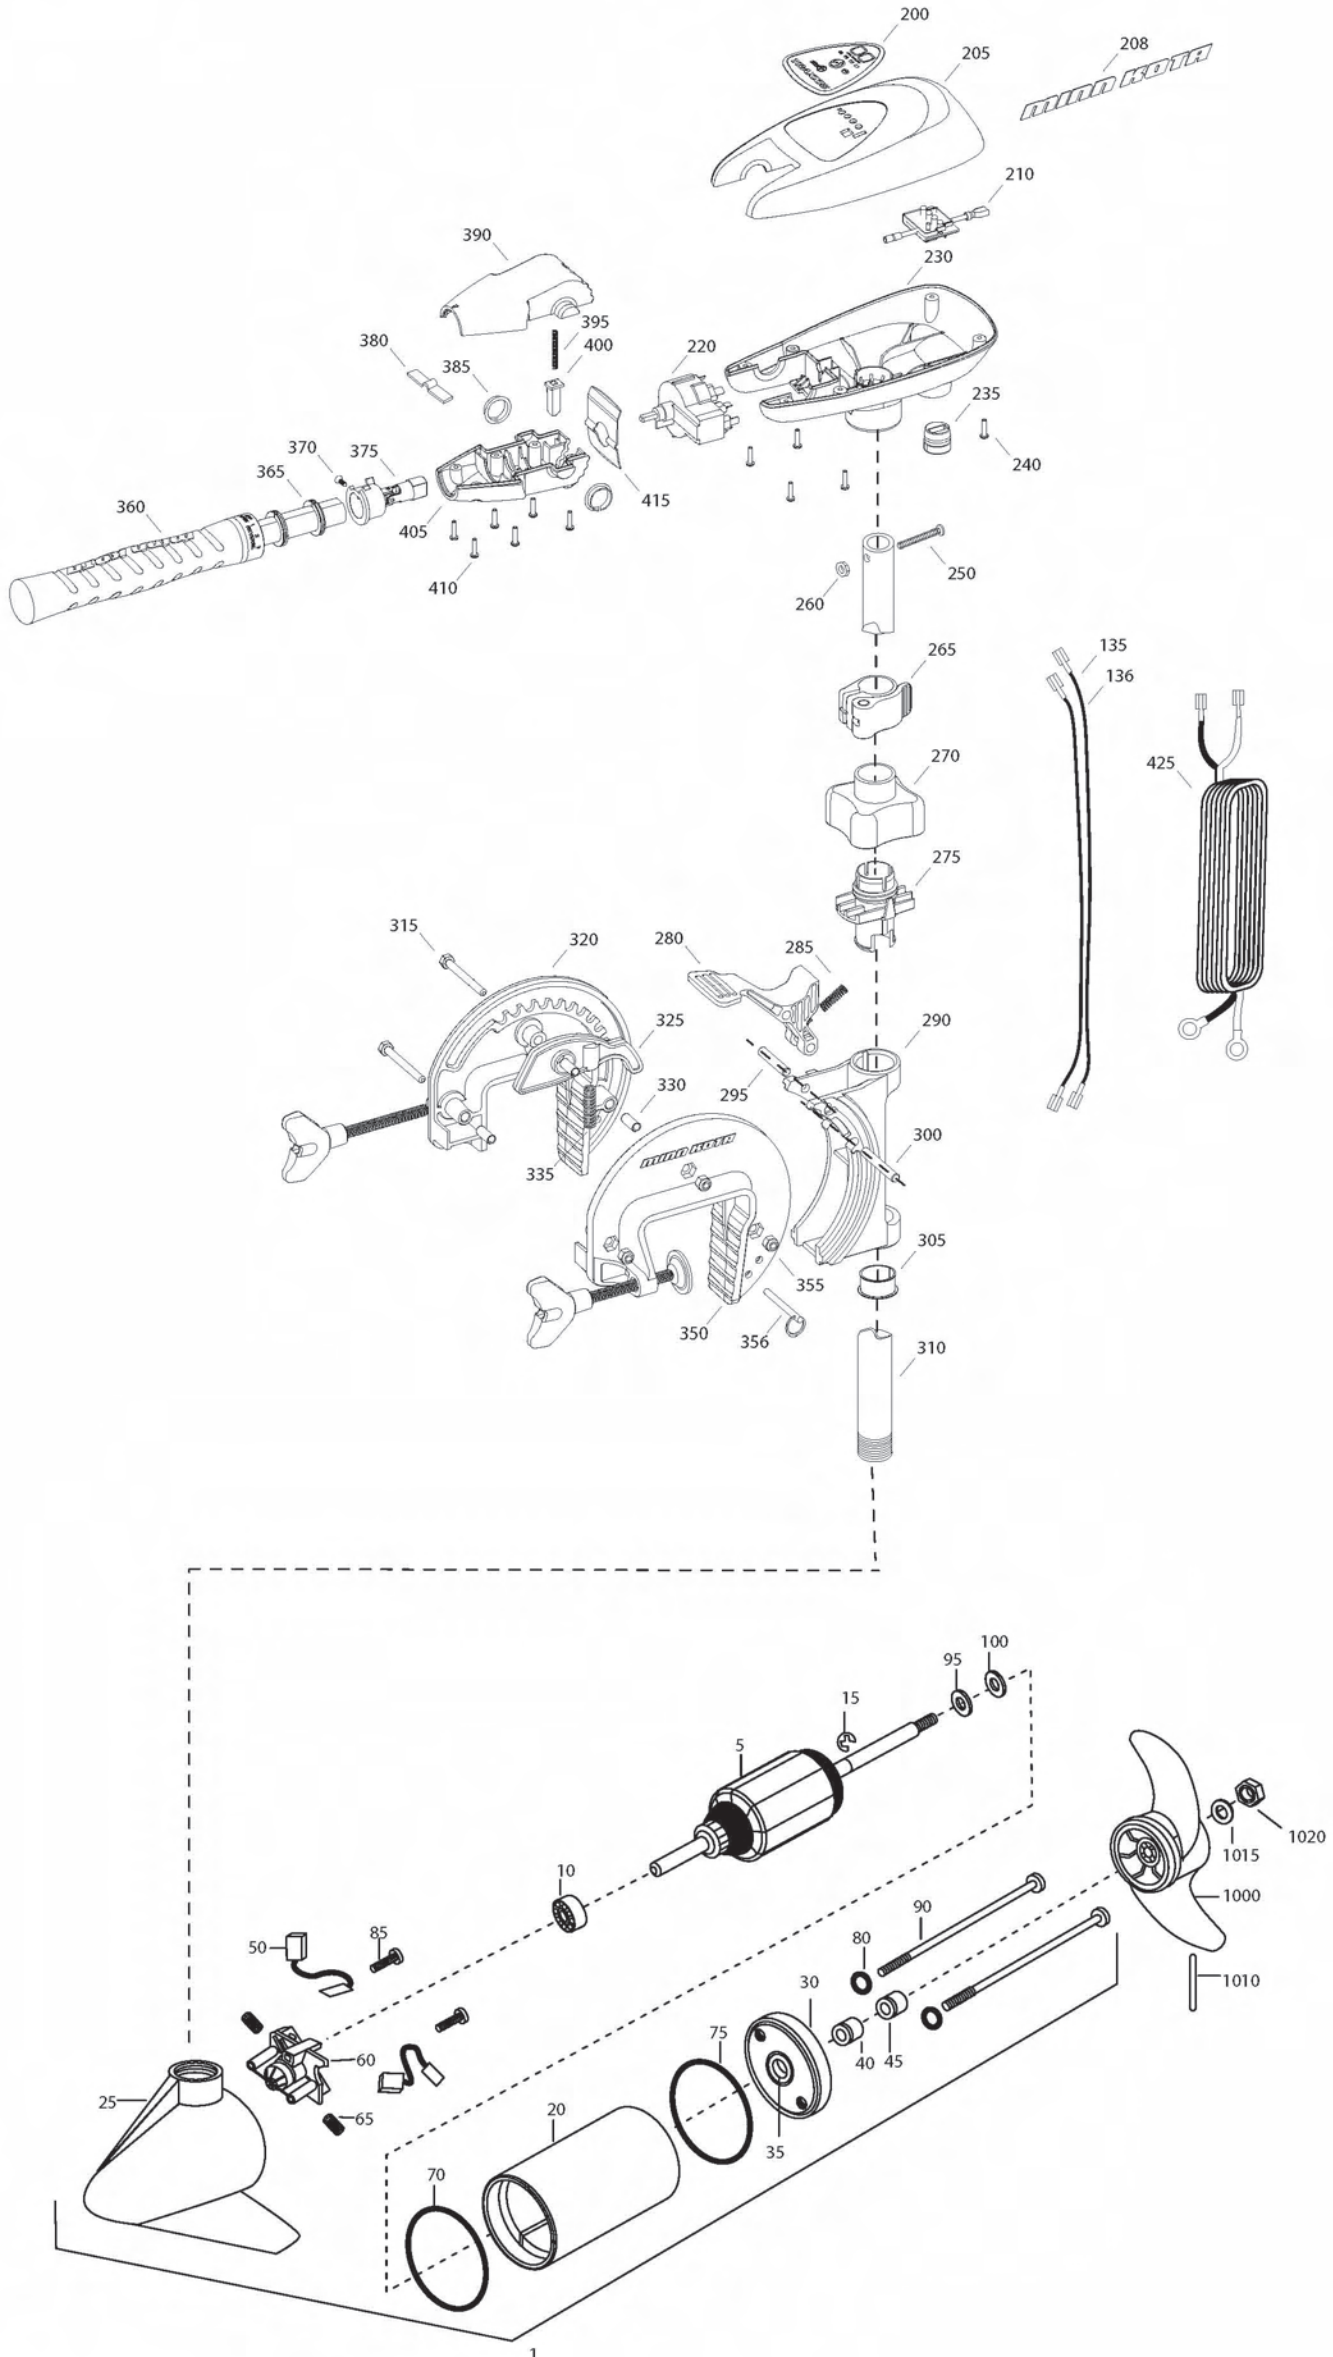

TRAXXIS 45/SC
45 LBS THRUST
12 VOLT 42 AMPS
36" SHAFT

for use with "L" serial numbers
2-year warranty

In the U.S.A., replacement parts may be ordered directly from MINN KOTA Parts Dept., 121 Power Drive, P.O. Box 8129 Mankato, Minnesota 56002-8129. In Canada, parts may be ordered from any of the Canadian Authorized Service Centers shown on the enclosed list. Be sure to provide the MODEL and SERIAL numbers of your motor when ordering parts. Please use the correct part numbers from the parts list. Payment for any parts ordered from the MINN KOTA parts department, may be by cash, personal check, Discover Card, MasterCard or VISA. To order, call 1-800-227-6433 or FAX 1-800-527-4464.

Fuera de los Estados Unidos, consultar la lista anexa para ubicar el Centro de servicio autorizado MINN KOTA. No dejar de incluir el número del MODELO y el número de SERIE del motor para el cual se solicitan las piezas. Usar siempre los números de pieza correctos indicados en la lista de piezas.

Item	P/N	Description	Qty	Item	P/N	Description	Qty	Item	P/N	Description	Qty	Item	P/N	Description	Qty
1	2069250	12V Motor 36" FW	1	355	2263104	Nut, 1/4-20, nylock, Zinc	3								
5	2-100-202	Armature assembly	1	356	2062604	Pin, stop	1								
10	140-010	Bearing	1												
15	788-015	Retaining ring	1	■	2990956	Handle assy, SC [360-410]	1								
20	2-200-079	Center housing assembly	1	360	2990451	Grip/handle assy, SC [360-375]	1								
25	2-300-132	Brush end housing assembly	1	365	2060015	Bearing, handle	2								
30	2-400-187	Plain end housing assembly	1	370	2063405	Screw, #6 PFH SS	1								
35	144-049	Flange bearing	1	375	2884091	Yoke / spider assy, 5SPD	1								
40	880-003	Seal	1	380	2302742	Spring, detent, off	1								
45	880-006	Seal with shield	1	385	2060005	Bearing, handle pivot	2								
50	188-052	Brush	2	390	2060900	Handle pivot, top	1								
55	N/A			395	2302745	Spring, release button	1								
60	738-030	Brush plate assembly	1	400	2063700	Button, release	1								
65	975-032	Brush spring	2	405	2060905	Handle pivot, bottom	1								
70	701-041	O-ring, motor, front	1	410	2303412	Screw, #6 x 5/8 SS	6								
75	701-039	O-ring, motor, rear	1												
80	701-007	O-ring, thru-bolt	2	415	2062715	Spring, handle pivot	1								
85	830-001	Screw, 8-32	2	425	2992524	Leadwire assy, includes [235]	1								
90	830-078	Thru-bolt	2												
95	990-067	Washer, steel	2	■	1378121	Propeller kit									
100	990-070	Washer, nylon	2	1000	2061122	Propeller	1								
135	640-001	Leadwire, black	1	1010	2092600	Drive pin, small	1								
136	640-111	Leadwire, red	1	1015	2151726	Washer, prop, small	1								
■	2883460	Seal and O-ring Kit		1020	2053101	Nut, nylock, prop, small	1								
200	2065678	Decal, c-box cover	1												
205	2060295	C-box cover	1												
208	2325665	Decal - MinnKota	2												
210	2074070	Battery meter, 12v FW	1												
220	2064028	Switch 5 speed	1												
230	2062505	Control box, 5 SPD, FW	1												
235	2062905	Strain relief	1												
240	2303412	Screw, #6 x 5/8 SS	6												
250	2383407	Screw, #10-24 x 2 SS	1												
260	2383124	Nut, 10-24, nylock, SS	1												
265	2991521	Cam lock/depth collar assy	1												
■	2991795	Bracket assy, Composite [270-356]	1												
270	2060100	Knob, steering tension, soft	1												
275	2068400	Collet	1												
280	2064200	Lock arm	1												
285	2062701	Spring, lock arm	1												
290	2061821	Hinge	1												
295	2062602	Pin, lock, Zinc	1												
300	2062602	Pin, lock, Zinc	1												
305	2037301	Bushing, hinge	1												
310	2032052	Tube 36"	1												
315	2063500	Bolt 1/4-20 x 2 3/8", Zinc	3												
320	2771950	Bracket, right, FW	1												
325	2067905	Cam deactivator	1												
330	2067306	Bushing, dowel 1/4 x 1/2	3												
335	2062700	Spring, cam deactivator	1												
■	2881380	Clamp screw kit	2 per kit												
350	2771955	Bracket, left, FW	1												

* This item is part of an assembly. This item cannot be sold separately due to machining and /or assembly that is required.