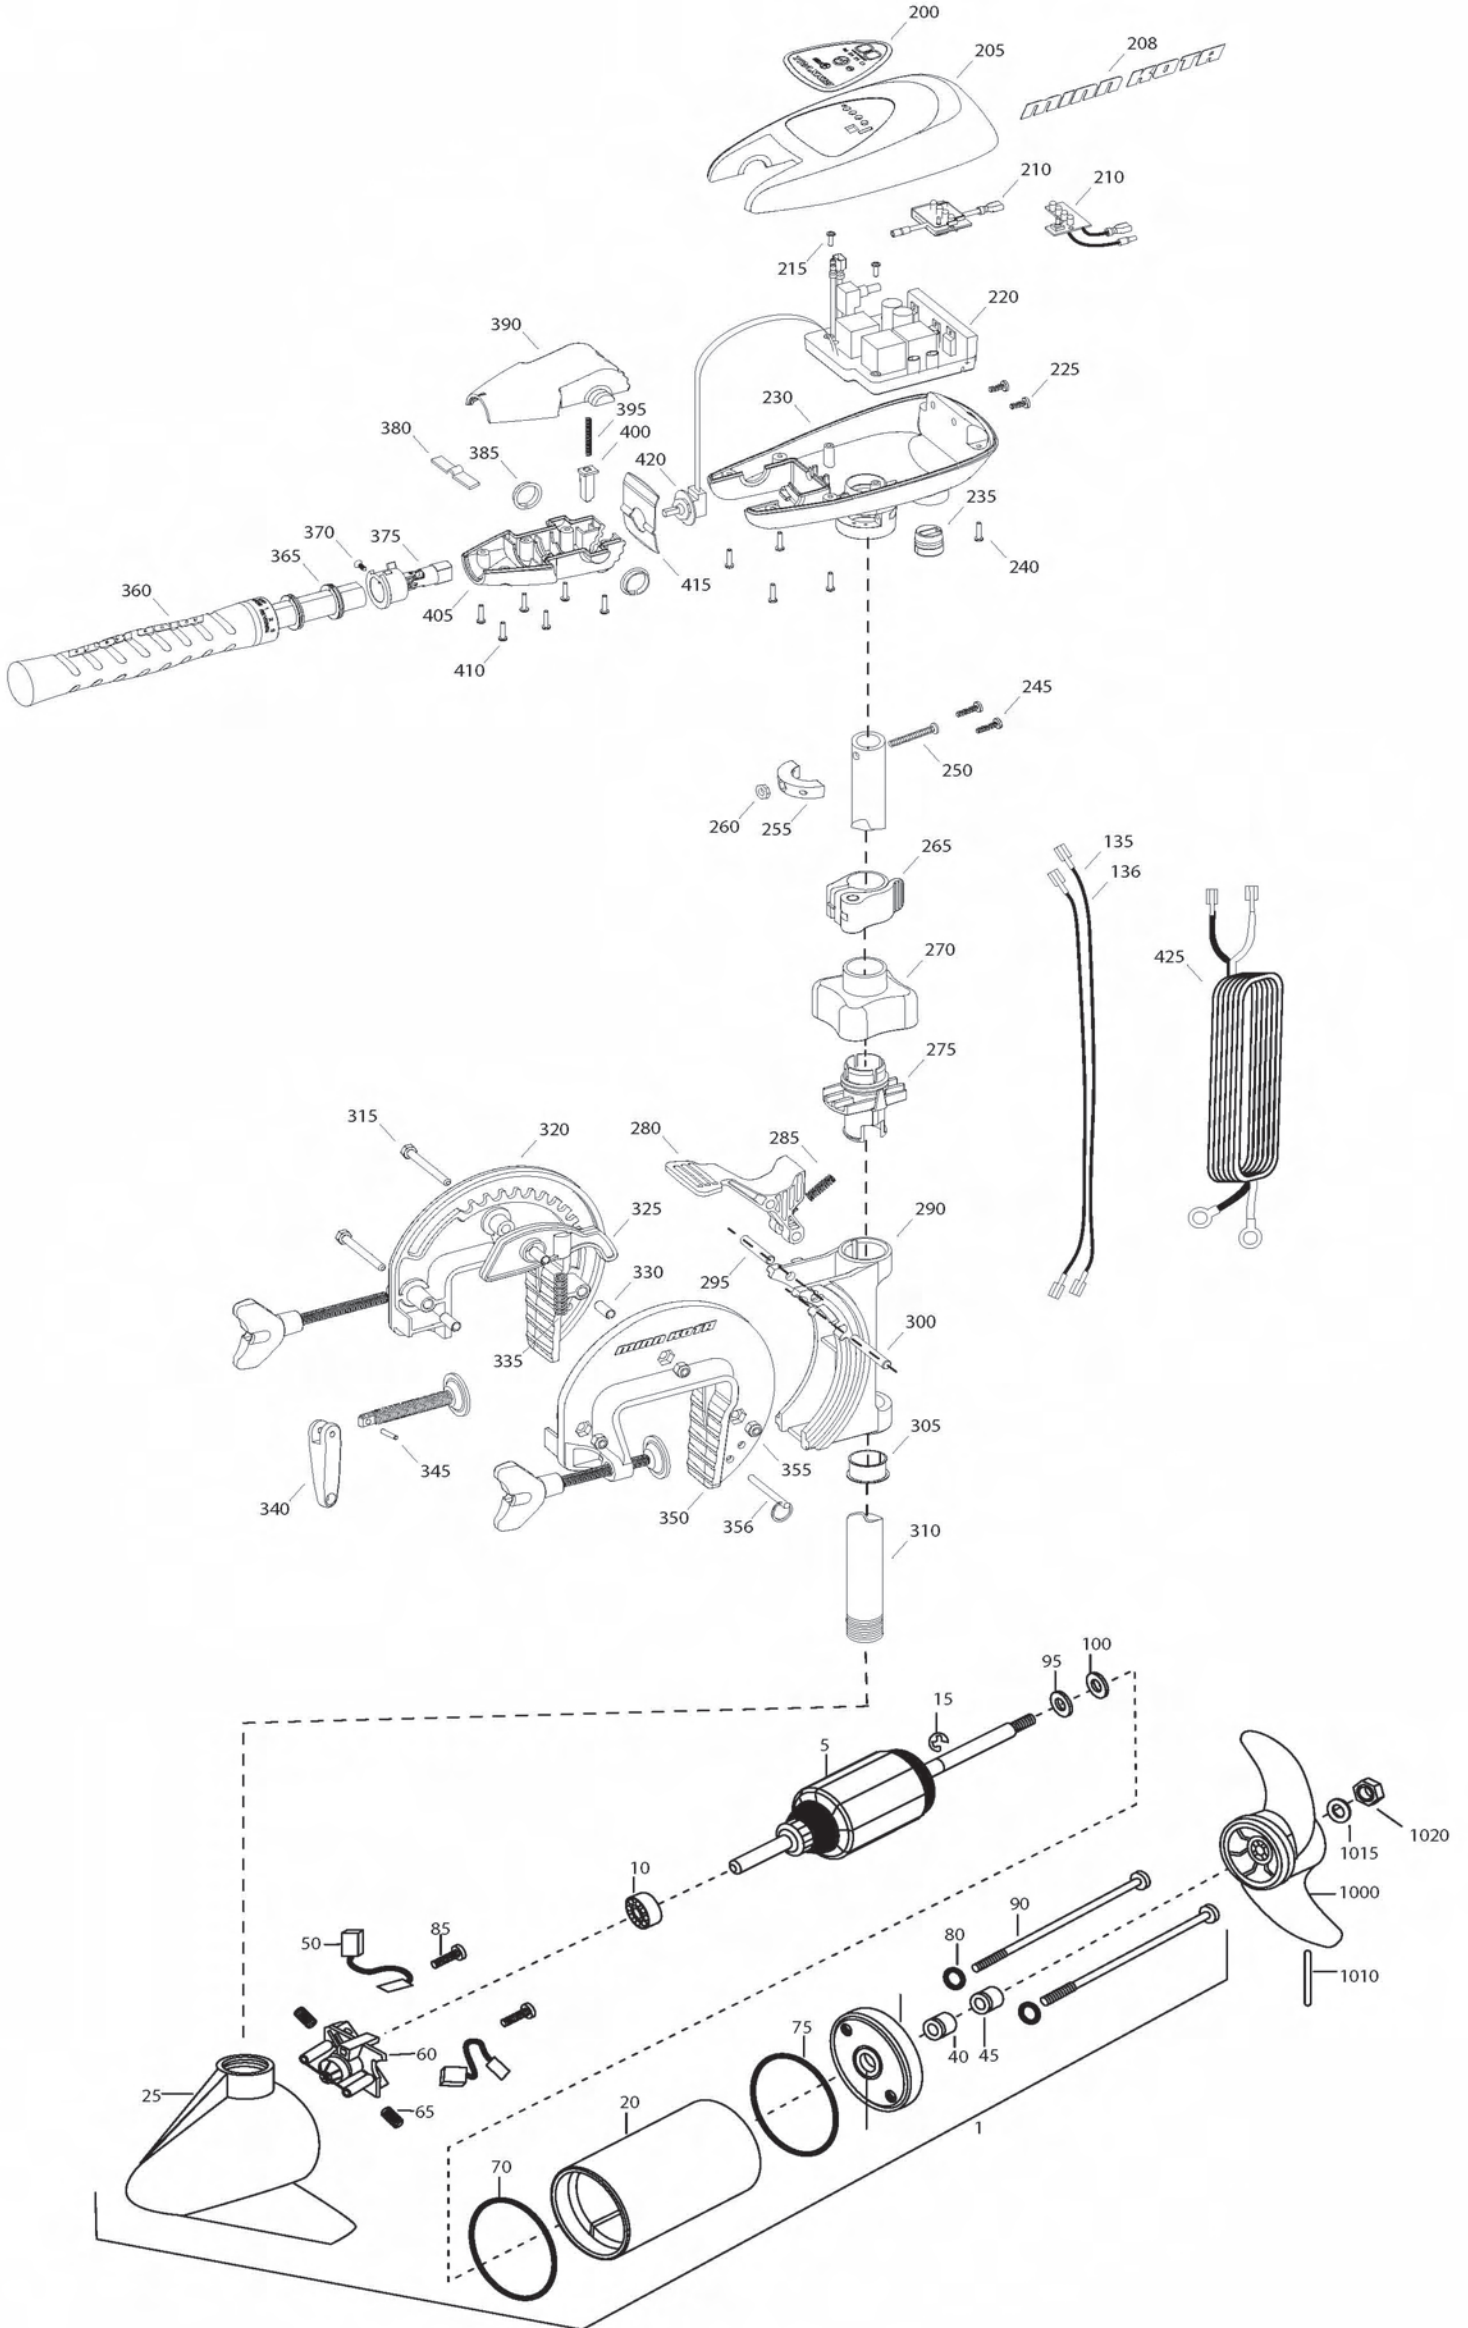

TRAXXIS 45
45 LBS THRUST
12 VOLT 42 AMPS
36" SHAFT

for use with "L" serial numbers
2-year warranty

In the U.S.A., replacement parts may be ordered directly from MINN KOTA Parts Dept., 121 Power Drive, P.O. Box 8129 Mankato, Minnesota 56002-8129. In Canada, parts may be ordered from any of the Canadian Authorized Service Centers shown on the enclosed list. Be sure to provide the MODEL and SERIAL numbers of your motor when ordering parts. Please use the correct part numbers from the parts list. Payment for any parts ordered from the MINN KOTA parts department, may be by cash, personal check, Discover Card, MasterCard or VISA. To order, call 1-800-227-6433 or FAX 1-800-527-4464.

Fuera de los Estados Unidos, consultar la lista anexa para ubicar el Centro de servicio autorizado MINN KOTA. No dejar de incluir el número del MODELO y el número de SERIE del motor para el cual se solicitan las piezas. Usar siempre los números de pieza correctos indicados en la lista de piezas.

Item	P/N	Description	Qty	Item	P/N	Description	Qty	Item	P/N	Description	Qty	Item	P/N	Description	Qty
1	2069251	12V Motor 36" FW	1	330	2067306	Bushing, dowel 1/4 x 1/2	3								
5	2-100-202	Armature assembly	1	335	2062700	Spring, cam deactivator	1								
10	140-010	Bearing	1	■	2881380	Clamp screw kit	2 per kit								
15	788-015	Retaining ring	1	350	2771955	Bracket, left, FW	1								
20	2-200-079	Center housing assembly	1	355	2263104	Nut, 1/4-20, nylock, Zinc	3								
25	421-132	Brush end housing assembly	1	356	2062604	Pin, stop	1								
30	2-400-187	Plain end housing assembly	1												
35	144-049	Flange bearing	1	■	2990957	Handle assy, VARS [360-410]	1								
40	880-003	Seal	1	360	2990456	Grip/handle assy, VARS [360-375]	1								
45	880-006	Seal with shield	1	365	2060015	Bearing, handle	2								
50	188-052	Brush	2	370	2063405	Screw, #6 PFH SS	1								
55	N/A			375	2884092	Yoke / spider assy, VARS	1								
60	738-030	Brush plate assembly	1	380	2302742	Spring, detent, off	1								
65	975-032	Brush spring	2	385	2060005	Bearing, handle pivot	2								
70	701-041	O-ring, motor, front	1	390	2060900	Handle pivot, top	1								
75	701-039	O-ring, motor, rear	1	395	2302745	Spring, release button	1								
80	701-007	O-ring, thru-bolt	2	400	2063700	Button, release	1								
85	830-001	Screw, 8-32	2	405	2060905	Handle pivot, bottom	1								
90	830-078	Thru-bolt	2	410	2303412	Screw, #6 x 5/8 SS	6								
95	990-067	Washer, steel	2												
100	990-070	Washer, nylatron	2	415	2062715	Spring, handle pivot	1								
135	640-001	Leadwire, black	1	420	2061700	Washer, pot holder	1								
136	640-101	Leadwire, red	1	425	2992523	Leadwire assy, includes [235]	1								
■	2883460	Seal and O-ring Kit		■	1378121	Propeller kit									
200	2065679	Decal, c-box cover	1	1000	2061122	Propeller	1								
205	2060295	C-box cover	1	1010	2092600	Drive pin, small	1								
208	2325665	Decal - MinnKota	2	1015	2151726	Washer, prop, small	1								
210	2074070	Battery meter, 12v FW	1	1020	2053101	Nut, nylock, prop, small	1								
215	3043427	Screw, #8 x 7/8 SS	2												
220	2184006	Control board, 12v	1												
225	2303434	Screw, #8-30 x 5/8 SS	2												
230	2062501	Control box, VARS, FW	1												
235	2062905	Strain relief	1												
240	2303412	Screw, #6 x 5/8 SS	6												
245	2263434	Screw, #8 x 1 SS	2												
250	2383407	Screw, #10-24 x 2 SS	1												
255	2061515	Collar, c-box	1												
260	2383124	Nut, 10-24, nylock, SS	1												
265	2991521	Cam lock/depth collar assy	1												
■	2991795	Bracket assy, Composite [270-356]	1												
270	2060100	Knob, steering tension, soft	1												
275	2068400	Collet	1												
280	2064200	Lock arm	1												
285	2062701	Spring, lock arm	1												
290	2061821	Hinge	1												
295	2062602	Pin, lock, Zinc	1												
300	2062602	Pin, lock, Zinc	1												
305	2037301	Bushing, hinge	1												
310	2032052	Tube 36"	1												
315	2063500	Bolt 1/4-20 x 2 3/8", Zinc	3												
320	2771950	Bracket, right, FW	1												
325	2067905	Cam deactivator	1												

* This item is part of an assembly. This item cannot be sold separately due to machining and /or assembly that is required.