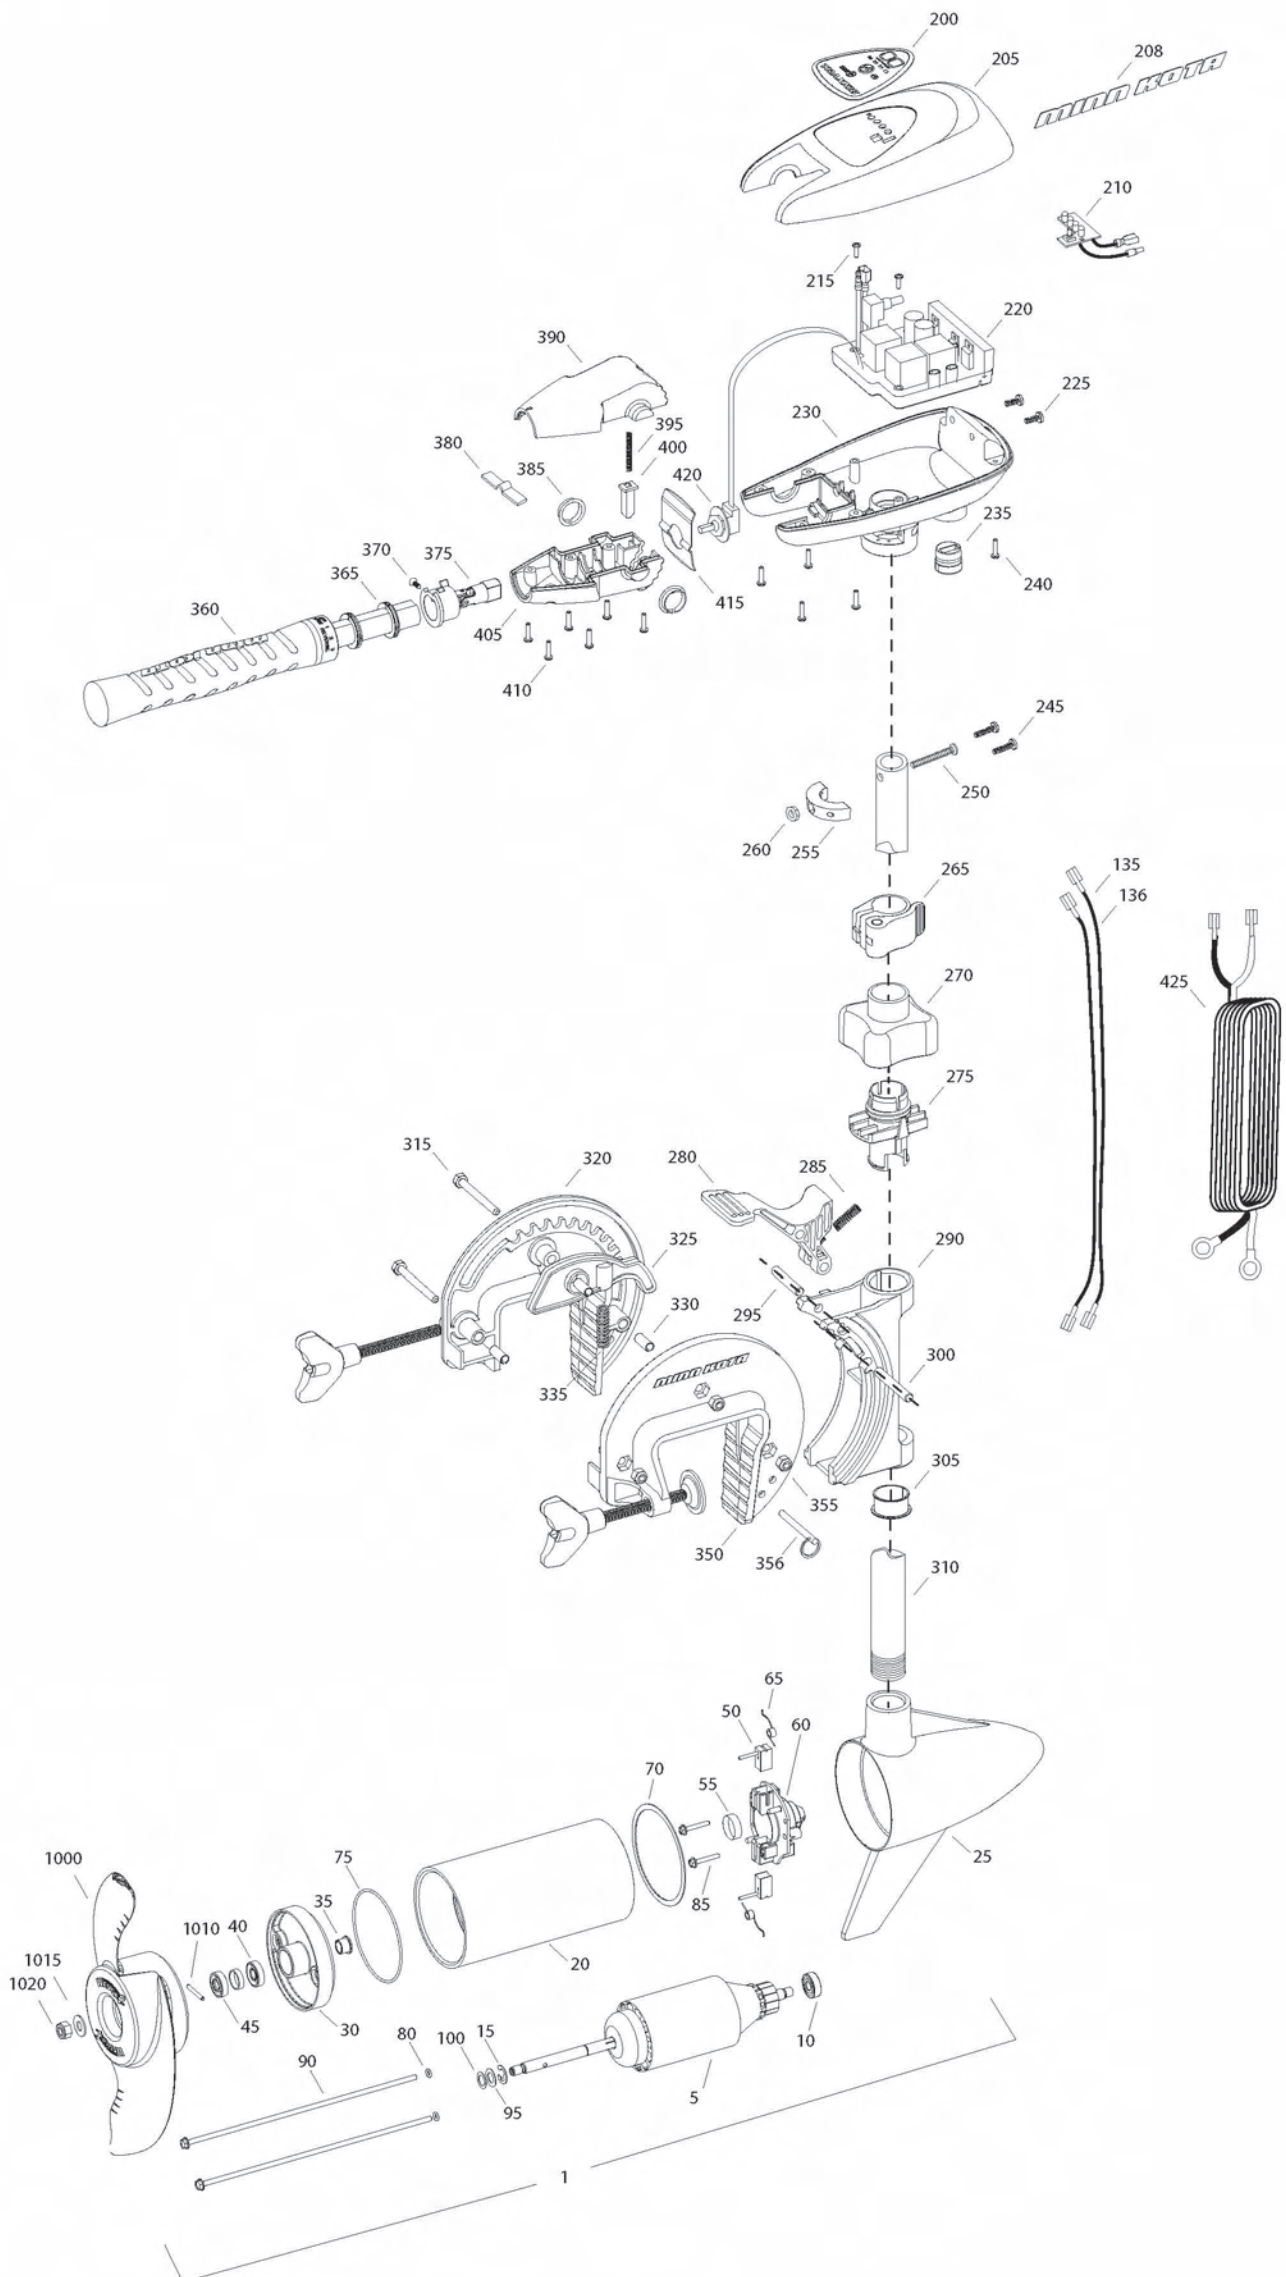

TRAXXIS 50
50 LBS THRUST
12 VOLT 42 AMPS
36" SHAFT

for use with "L" serial numbers
2-year warranty

In the U.S.A., replacement parts may be ordered directly from MINN KOTA Parts Dept., 121 Power Drive, P.O. Box 8129 Mankato, Minnesota 56002-8129. In Canada, parts may be ordered from any of the Canadian Authorized Service Centers shown on the enclosed list. Be sure to provide the MODEL and SERIAL numbers of your motor when ordering parts. Please use the correct part numbers from the parts list. Payment for any parts ordered from the MINN KOTA parts department, may be by cash, personal check, Discover Card, MasterCard or VISA. To order, call 1-800-227-6433 or FAX 1-800-527-4464.

Fuera de los Estados Unidos, consultar la lista anexa para ubicar el Centro de servicio autorizado MINN KOTA. No dejar de incluir el número del MODELO y el número de SERIE del motor para el cual se solicitan las piezas. Usar siempre los números de pieza correctos indicados en la lista de piezas.

Item	P/N	Description	Qty	Item	P/N	Description	Qty	Item	P/N	Description	Qty	Item	P/N	Description	Qty
1	2097094	12V Motor 42" FW	1	330	2067306	Bushing, dowel 1/4 x 1/2	3								
5	2-100-121	Armature assembly	1	335	2062700	Spring, cam deactivator	1								
10	140-010	Bearing	1	■	2881380	Clamp screw kit	2 per kit								
15	788-015	Retaining ring	1	350	2771955	Bracket, left, FW	1								
20	2-200-101	Center housing assembly	1	355	2263104	Nut, 1/4-20, nylock, Zinc	3								
25	421-065	Brush end housing assembly	1	356	2062604	Pin, stop	1								
30	2-400-101	Plain end housing assembly	1												
35	144-049	Flange bearing	1	■	2990957	Handle assy, VARS [360-410]	1								
40	880-003	Seal	1	360	2990456	Grip/handle assy, VARS [360-375]	1								
45	880-006	Seal with shield	1	365	2060015	Bearing, handle	2								
50	188-036	Brush	2	370	2063405	Screw, #6 PFH SS	1								
55	725-050	Paper tube	1	375	2884092	Yoke / spider assy, VARS	1								
60	738-036	Brush plate assembly	1	380	2302742	Spring, detent, off	1								
65	975-040	Brush spring	2	385	2060005	Bearing, handle pivot	2								
70	337-036	Gasket	1	390	2060900	Handle pivot, top	1								
75	701-081	O-ring, motor	1	395	2302745	Spring, release button	1								
80	701-008	O-ring, thru-bolt	2	400	2063700	Button, release	1								
85	830-007	Screw, 8-32	2	405	2060905	Handle pivot, bottom	1								
90	830-042	Thru-bolt	2	410	2303412	Screw, #6 x 5/8 SS	6								
95	990-067	Washer, steel	2												
100	990-070	Washer, nylatron	2	415	2062715	Spring, handle pivot	1								
135	640-004	Leadwire, black	1	420	2061700	Washer, pot holder	1								
136	640-105	Leadwire, red	1	425	2992523	Leadwire assy, includes [235]	1								
■	2888460	Seal and O-ring Kit		■	1378170	Propeller kit									
200	2065669	Decal, c-box cover	1	■	2994875	Propeller bag assy									
205	2060295	C-box cover	1	1000	2091170	Propeller	1								
208	2325665	Decal - MinnKota	2	1010	2092600	Drive pin, small	1								
210	2074070	Battery meter, 12v FW	1	1015	2151726	Washer, prop, small	1								
215	3043427	Screw, #8 x 7/8 SS	2	1020	2053101	Nut, nylock, prop, small	1								
220	2184006	Control board, 12v	1												
225	2303434	Screw, #8-30 x 5/8 SS	2												
230	2062501	Control box, VARS, FW	1												
235	2062905	Strain relief	1												
240	2303412	Screw, #6 x 5/8 SS	6												
245	2263434	Screw, #8 x 1 SS	2												
250	2383407	Screw, #10-24 x 2 SS	1												
255	2061515	Collar, c-box	1												
260	2383124	Nut, 10-24, nylock, SS	1												
265	2991521	Cam lock/depth collar assy	1												
■	2991795	Bracket assy, Composite [270-356]	1												
270	2060100	Knob, steering tension, soft	1												
275	2068400	Collet	1												
280	2064200	Lock arm	1												
285	2062701	Spring, lock arm	1												
290	2061821	Hinge	1												
295	2062602	Pin, lock, Zinc	1												
300	2062602	Pin, lock, Zinc	1												
305	2037301	Bushing, hinge	1												
310	2032052	Tube 36"	1												
315	2063500	Bolt 1/4-20 x 2 3/8", Zinc	3												
320	2771950	Bracket, right, FW	1												
325	2067905	Cam deactivator	1												

* This item is part of an assembly. This item cannot be sold separately due to machining and /or assembly that is required.