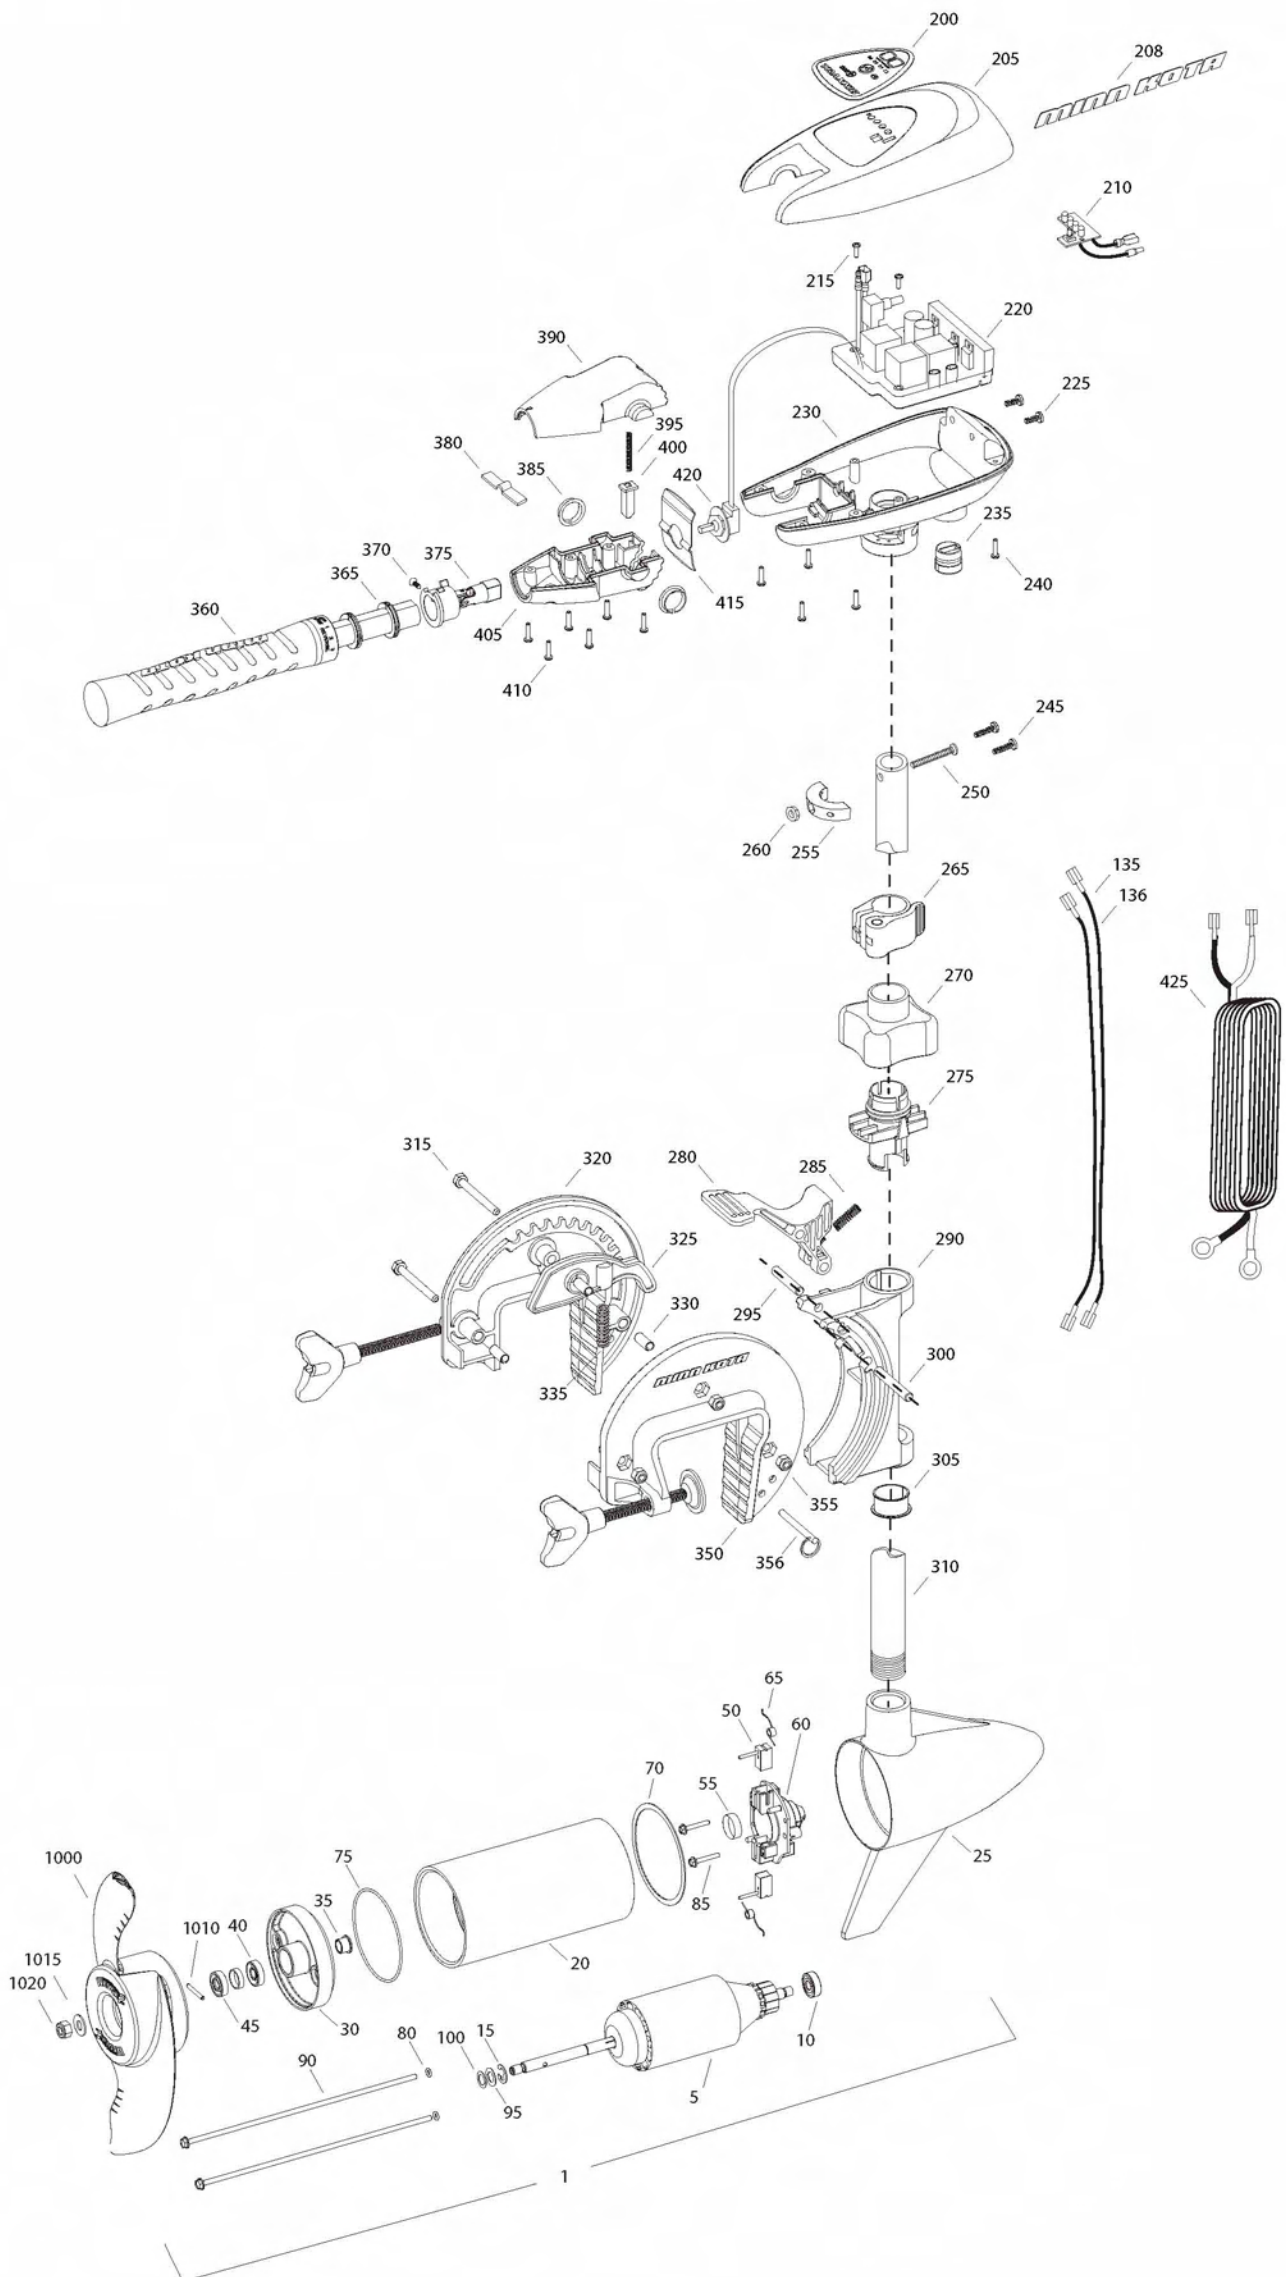

TRAXXIS 55
55 LBS THRUST
12 VOLT 50 AMPS
36" OR 42" SHAFT

for use with "L" serial numbers
2-year warranty

In the U.S.A., replacement parts may be ordered directly from MINN KOTA Parts Dept., 121 Power Drive, P.O. Box 8129 Mankato, Minnesota 56002-8129. In Canada, parts may be ordered from any of the Canadian Authorized Service Centers shown on the enclosed list. Be sure to provide the MODEL and SERIAL numbers of your motor when ordering parts. Please use the correct part numbers from the parts list. Payment for any parts ordered from the MINN KOTA parts department, may be by cash, personal check, Discover Card, MasterCard or VISA. To order, call 1-800-227-6433 or FAX 1-800-527-4464.

Fuera de los Estados Unidos, consultar la lista anexa para ubicar el Centro de servicio autorizado MINN KOTA. No dejar de incluir el número del MODELO y el número de SERIE del motor para el cual se solicitan las piezas. Usar siempre los números de pieza correctos indicados en la lista de piezas.

Item	P/N	Description	Qty	Item	P/N	Description	Qty	Item	P/N	Description	Qty	Item	P/N	Description	Qty
1	2097094	12V Motor 42" FW	1	■	2991795	Bracket assy, Composite [270-356]	1								
5	2-100-121	Armature assembly	1	270	2060100	Knob, steering tension, soft	1								
10	140-010	Bearing	1	275	2068400	Collet	1								
15	788-015	Retaining ring	1	280	2064200	Lock arm	1								
20	2-200-101	Center housing assembly	1	285	2062701	Spring, lock arm	1								
25	421-065	Brush end housing assembly	1	290	2061821	Hinge	1								
30	2-400-101	Plain end housing assembly	1	295	2062602	Pin, lock, Zinc	1								
35	144-049	Flange bearing	1	300	2062602	Pin, lock, Zinc	1								
40	880-003	Seal	1	305	2037301	Bushing, hinge	1								
45	880-006	Seal with shield	1	310	2032052	Tube 36"	1								
50	188-036	Brush	2		2032053	Tube 42"	1								
55	725-050	Paper tube	1	315	2063500	Bolt 1/4-20 x 2 3/8", Zinc	3								
60	738-036	Brush plate assembly	1	320	2771950	Bracket, right, FW	1								
65	975-040	Brush spring	2	325	2067905	Cam deactivator	1								
70	337-036	Gasket	1	330	2067306	Bushing, dowel 1/4 x 1/2	3								
75	701-081	O-ring, motor	1	335	2062700	Spring, cam deactivator	1								
80	701-008	O-ring, thru-bolt	2	■	2881380	Clamp screw kit	2 per kit								
85	830-007	Screw, 8-32	2	350	2771955	Bracket, left, FW	1								
90	830-042	Thru-bolt	2	355	2263104	Nut, 1/4-20, nylock, Zinc	3								
95	990-067	Washer, steel	2	356	2062604	Pin, stop	1								
100	990-070	Washer, nylatron	2												
135	640-004	Leadwire, black	1	■	2990957	Handle assy, VARS [360-410]	1								
136	640-105	Leadwire, red	1	360	2990456	Grip/handle assy, VARS [360-375]	1								
■	2888460	Seal and O-ring Kit		365	2060015	Bearing, handle	2								
				370	2063405	Screw, #6 PFH SS	1								
200	2065697	Decal, c-box cover	1	375	2884092	Yoke / spider assy, VARS	1								
205	2060295	C-box cover	1	380	2302742	Spring, detent, off	1								
208	2325665	Decal - MinnKota	2	385	2060005	Bearing, handle pivot	2								
210	2074070	Battery meter, 12v FW	1	390	2060900	Handle pivot, top	1								
215	3043427	Screw, #8 x 7/8 SS	2	395	2302745	Spring, release button	1								
220	2184006	Control board, 12v	1	400	2063700	Button, release	1								
225	2303434	Screw, #8-30 x 5/8 SS	2	405	2060905	Handle pivot, bottom	1								
230	2062501	Control box, VARS, FW	1	410	2303412	Screw, #6 x 5/8 SS	6								
235	2062905	Strain relief	1												
240	2303412	Screw, #6 x 5/8 SS	6	415	2062715	Spring, handle pivot	1								
245	2263434	Screw, #8 x 1 SS	2	420	2061700	Washer, pot holder	1								
250	2383407	Screw, #10-24 x 2 SS	1	425	2992523	Leadwire assy, includes [235]	1								
255	2061515	Collar, c-box	1												
260	2383124	Nut, 10-24, nylock, SS	1	■	1378170	Propeller kit									
265	2991521	Cam lock/depth collar assy	1	■	2994875	Propeller bag assy									
				1000	2091170	Propeller	1								
				1010	2092600	Drive pin, small	1								
				1015	2151726	Washer, prop, small	1								
				1020	2053101	Nut, nylock, prop, small	1