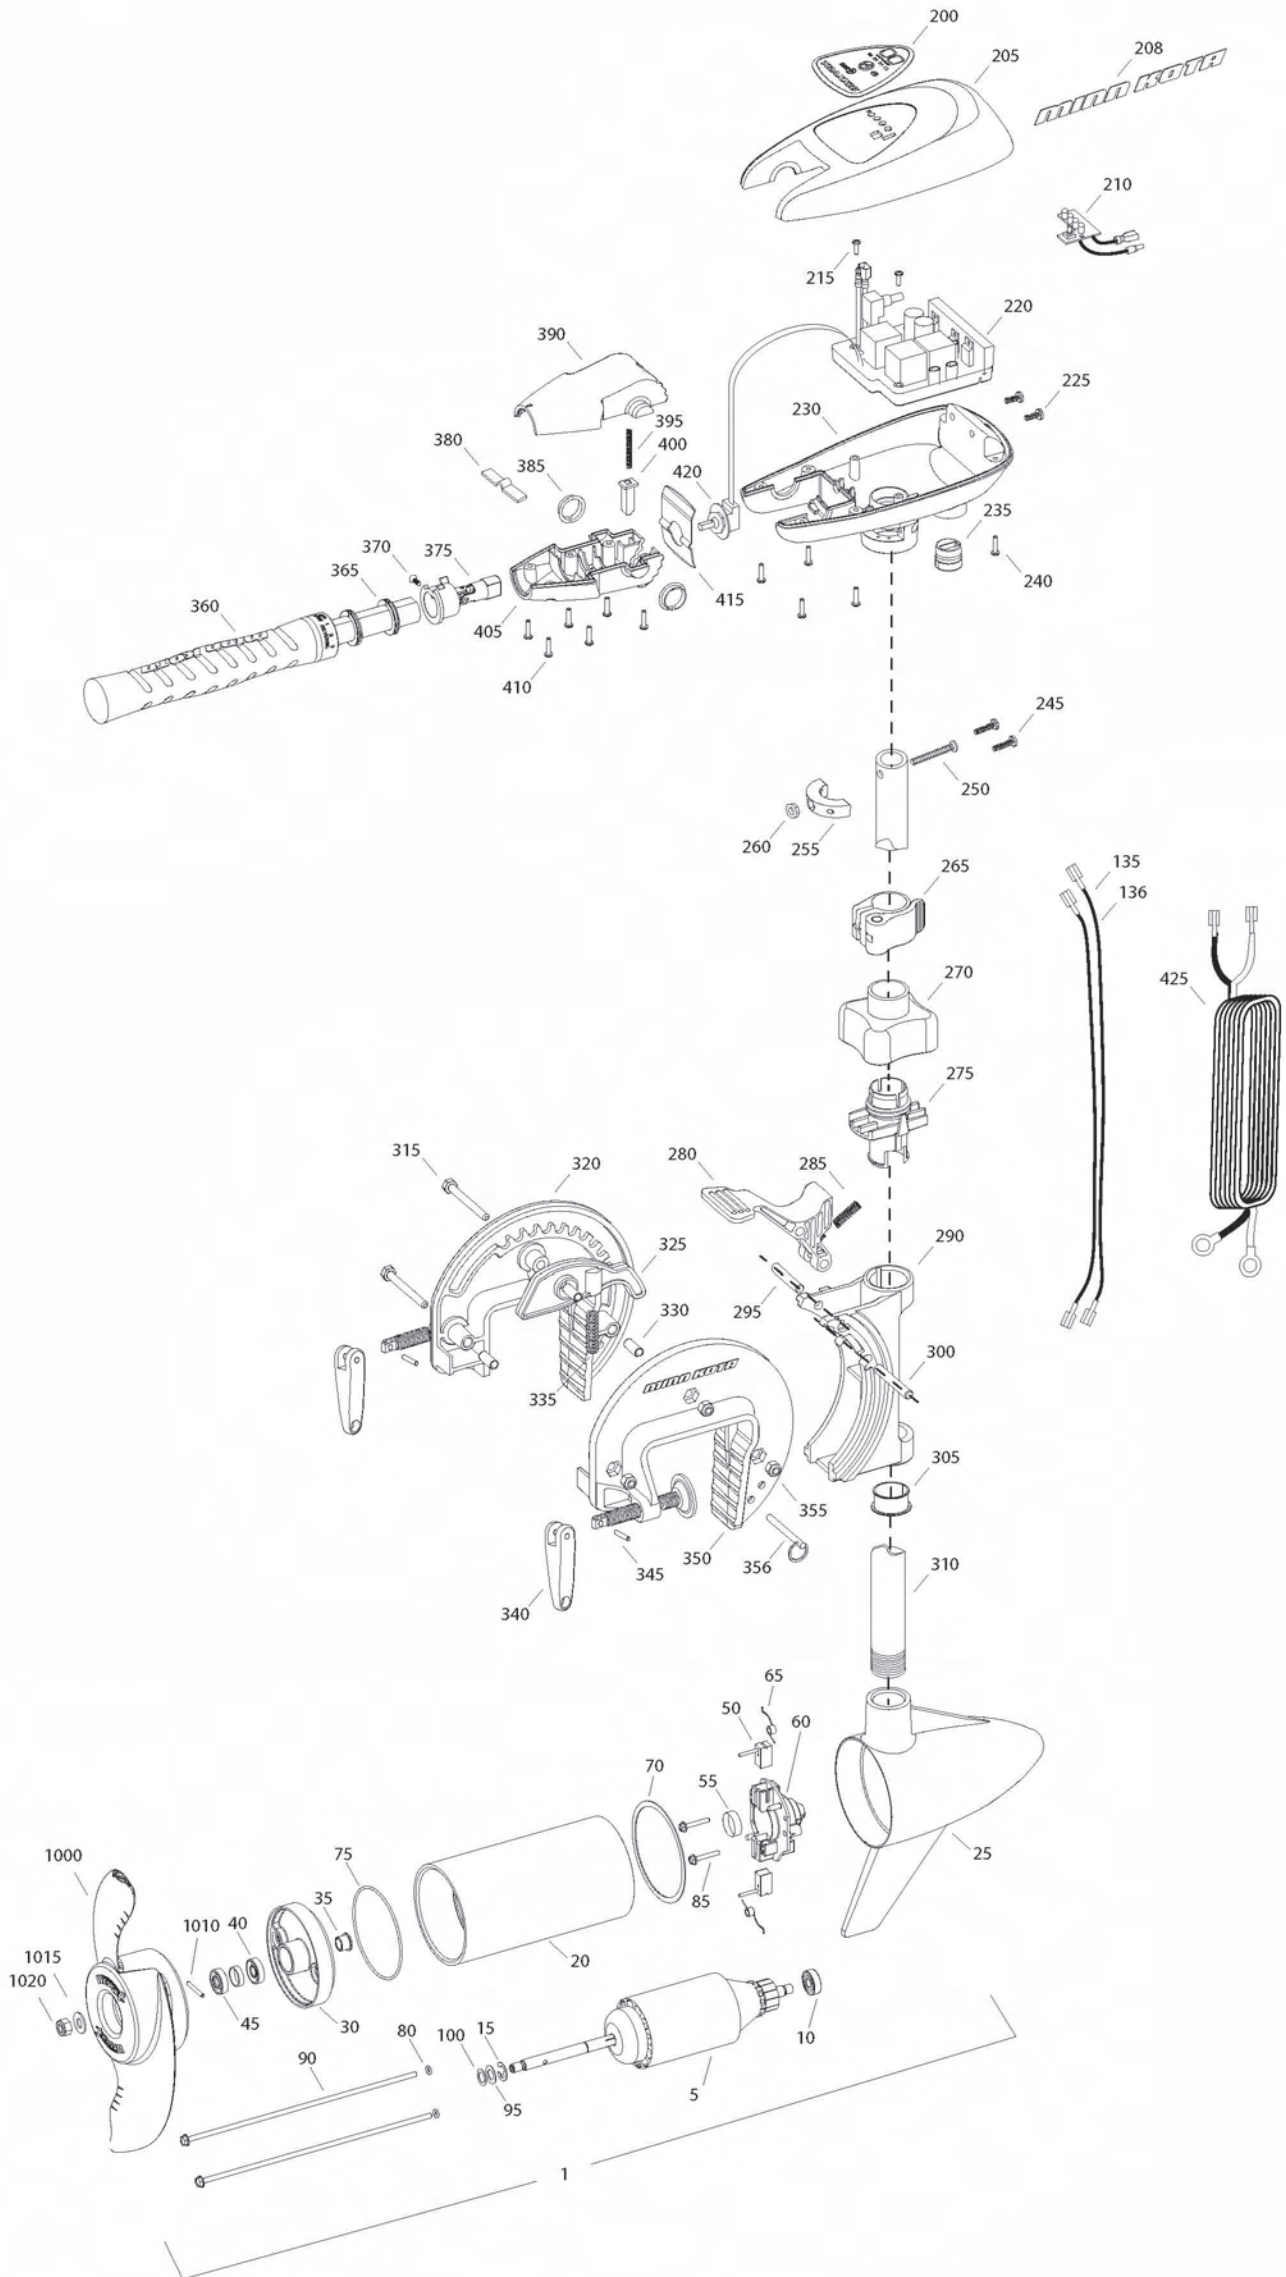

TRAXXIS 70
70 LBS THRUST
24 VOLT 42 AMPS
42" SHAFT

for use with "L" serial numbers
2-year warranty

In the U.S.A., replacement parts may be ordered directly from MINN KOTA Parts Dept., 121 Power Drive, P.O. Box 8129 Mankato, Minnesota 56002-8129. In Canada, parts may be ordered from any of the Canadian Authorized Service Centers shown on the enclosed list. Be sure to provide the MODEL and SERIAL numbers of your motor when ordering parts. Please use the correct part numbers from the parts list. Payment for any parts ordered from the MINN KOTA parts department, may be by cash, personal check, Discover Card, MasterCard or VISA. To order, call 1-800-227-6433 or FAX 1-800-527-4464.

Fuera de los Estados Unidos, consultar la lista anexa para ubicar el Centro de servicio autorizado MINN KOTA. No dejar de incluir el número del MODELO y el número de SERIE del motor para el cual se solicitan las piezas. Usar siempre los números de pieza correctos indicados en la lista de piezas.

Item	P/N	Description	Qty	Item	P/N	Description	Qty	Item	P/N	Description	Qty	Item	P/N	Description	Qty
1	2096030	24V Motor 42" FW	1	330	2067306	Bushing, dowel 1/4 x 1/2	3								
5	2-100-119	Armature assembly	1	335	2062700	Spring, cam deactivator	1								
10	140-010	Bearing	1	■	2771303	Clamp screw kit	2 per kit								
15	788-015	Retaining ring	1	340	2050925	Handle, clamp	2								
20	2-200-005	Center housing assembly	1	345	2052625	Roll pin	2								
25	421-065	Brush end housing assembly	1	350	2771947	Bracket, left, FW	1								
30	2-400-101	Plain end housing assembly	1	355	2263104	Nut, 1/4-20, nylock, Zinc	3								
35	144-049	Flange bearing	1	356	2062604	Pin, stop	1								
40	880-003	Seal	1												
45	880-006	Seal with shield	1	■	2990957	Handle assy, VARS [360-410]	1								
50	188-037	Brush	2	360	2990456	Grip/handle assy, VARS [360-375]	1								
55	725-050	Paper tube	1	365	2060015	Bearing, handle	2								
60	738-036	Brush plate assembly	1	370	2063405	Screw, #6 PFH SS	1								
65	975-040	Brush spring	2	375	2884092	Yoke / spider assy, VARS	1								
70	337-036	Gasket	1	380	2302742	Spring, detent, off	1								
75	701-081	O-ring, motor	1	385	2060005	Bearing, handle pivot	2								
80	701-008	O-ring, thru-bolt	2	390	2060900	Handle pivot, top	1								
85	830-007	Screw, 8-32	2	395	2302745	Spring, release button	1								
90	830-008	Thru-bolt	2	400	2063700	Button, release	1								
95	990-067	Washer, steel	2	405	2060905	Handle pivot, bottom	1								
100	990-070	Washer, nylatron	2	410	2303412	Screw, #6 x 5/8 SS	6								
135	640-004	Leadwire, black	1												
136	640-105	Leadwire, red	1	415	2062715	Spring, handle pivot	1								
■	2888460	Seal and O-ring Kit		420	2061700	Washer, pot holder	1								
				425	2992523	Leadwire assy, includes [235]	1								
200	2065698	Decal, c-box cover	1												
205	2060295	C-box cover	1	■	1378170	Propeller kit									
208	2325665	Decal - MinnKota	2	■	2994875	Propeller bag assy									
210	2074071	Battery meter, 24v FW	1	1000	2091170	Propeller	1								
215	3043427	Screw, #8 x 7/8 SS	2	1010	2092600	Drive pin, small	1								
220	2184007	Control board, 24/36v	1	1015	2151726	Washer, prop, small	1								
225	2303434	Screw, #8-30 x 5/8 SS	2	1020	2053101	Nut, nylock, prop, small	1								
230	2062501	Control box, VARS, FW	1												
235	2062905	Strain relief	1												
240	2303412	Screw, #6 x 5/8 SS	6												
245	2263434	Screw, #8 x 1 SS	2												
250	2383407	Screw, #10-24 x 2 SS	1												
255	2061515	Collar, c-box	1												
260	2383124	Nut, 10-24, nylock, SS	1												
265	2991521	Cam lock/depth collar assy	1												
■	2991796	Bracket assy, aluminum [270-356]	1												
270	2060100	Knob, steering tension, soft	1												
275	2068400	Collet	1												
280	2064200	Lock arm	1												
285	2062701	Spring, lock arm	1												
290	2061821	Hinge	1												
295	2062602	Pin, lock, Zinc	1												
300	2062602	Pin, lock, Zinc	1												
305	2037301	Bushing, hinge	1												
310	2032053	Tube 42"	1												
315	2063500	Bolt 1/4-20 x 2 3/8", Zinc	3												
320	2771941	Bracket, right, FW	1												
325	2067905	Cam deactivator	1