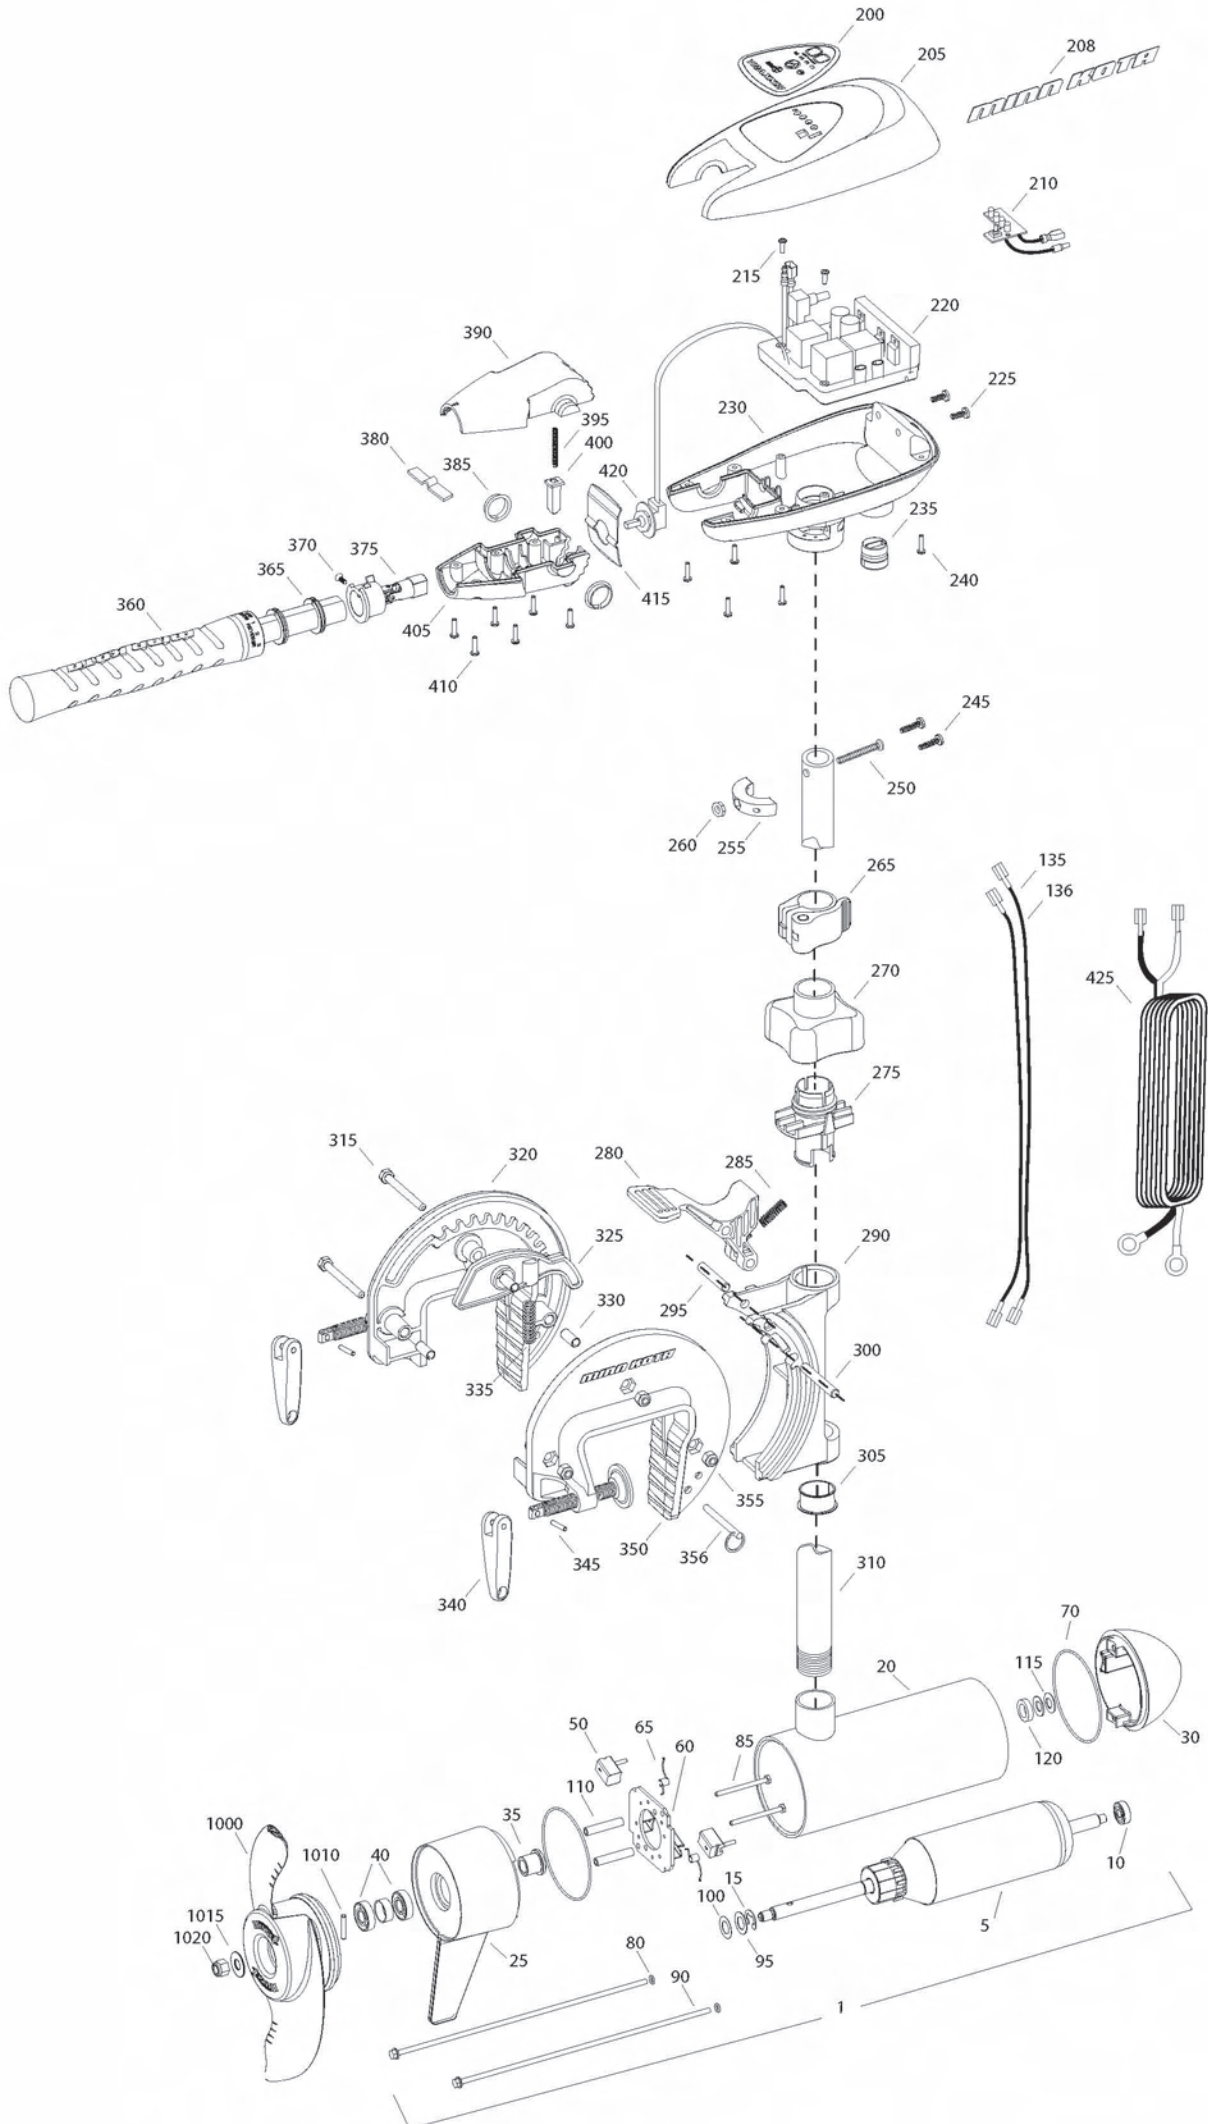

TRAXXIS 80
80 LBS THRUST
24 VOLT 56 AMPS
42" SHAFT

for use with "L" serial numbers
2-year warranty

In the U.S.A., replacement parts may be ordered directly from MINN KOTA Parts Dept., 121 Power Drive, P.O. Box 8129 Mankato, Minnesota 56002-8129. In Canada, parts may be ordered from any of the Canadian Authorized Service Centers shown on the enclosed list. Be sure to provide the MODEL and SERIAL numbers of your motor when ordering parts. Please use the correct part numbers from the parts list. Payment for any parts ordered from the MINN KOTA parts department, may be by cash, personal check, Discover Card, MasterCard or VISA. To order, call 1-800-227-6433 or FAX 1-800-527-4464.

Fuera de los Estados Unidos, consultar la lista anexa para ubicar el Centro de servicio autorizado MINN KOTA. No dejar de incluir el número del MODELO y el número de SERIE del motor para el cual se solicitan las piezas. Usar siempre los números de pieza correctos indicados en la lista de piezas.

Item	P/N	Description	Qty	Item	P/N	Description	Qty	Item	P/N	Description	Qty	Item	P/N	Description	Qty
1	2316216	24V Motor 36" FW	1	330	2067306	Bushing, dowel 1/4 x 1/2	3								
5	2-100-214	Armature assembly	1	335	2062700	Spring, cam deactivator	1								
10	140-010	Bearing	1	■	2771303	Clamp screw kit	2 per kit								
15	788-040	Retaining ring	1	340	2050925	Handle, clamp	2								
20	2-200-160	Center housing assembly	1	345	2052625	Roll pin	2								
25	2-300-160	Brush end housing assembly	1	350	2771947	Bracket, left, FW	1								
30	421-276	Plain end housing assembly STD	1	355	2263104	Nut, 1/4-20, nylock, Zinc	3								
35	144-017	Flange bearing	1	356	2062604	Pin, stop	1								
40	880-025	Seal	2												
50	188-094	Brush	2	■	2990957	Handle assy, VARS [360-410]	1								
60	9-738-004	Brush plate assembly	1	360	2990456	Grip/handle assy, VARS [360-375]	1								
65	975-041	Brush spring	2	365	2060015	Bearing, handle	2								
70	701-043	O-ring, motor	2	370	2063405	Screw, #6 PFH SS	1								
80	701-009	O-ring, thru-bolt	2	375	2884092	Yoke / spider assy, VARS	1								
85	830-027	Screw, 10-32 x 2	2	380	2302742	Spring, detent, off	1								
90	830-094	Thru-bolt	2	385	2060005	Bearing, handle pivot	2								
95	990-051	Washer, steel	2	390	2060900	Handle pivot, top	1								
100	990-052	Washer, nylatron	2	395	2302745	Spring, release button	1								
110	973-025	Spacer, brush plate	2	400	2063700	Button, release	1								
115	992-010	Washer, Belleville	2	405	2060905	Handle pivot, bottom	1								
120	990-045	Spacer, thrust	1	410	2303412	Screw, #6 x 5/8 SS	6								
135	640-015	Leadwire, black	1												
136	640-119	Leadwire, red	1	415	2062715	Spring, handle pivot	1								
■	2889460	Seal and O-ring Kit		420	2061700	Washer, pot holder	1								
				425	2992523	Leadwire assy, includes [235]	1								
200	2065699	Decal, c-box cover	1												
205	2060295	C-box cover	1	■	1378132	Propeller kit WW2									
208	2325665	Decal - MinnKota	2	■	2994878	Propeller bag assy									
210	2074071	Battery meter, 24v FW	1	1000	2331160	Propeller WW2	1								
215	3043427	Screw, #8 x 7/8 SS	2	1010	2262658	Drive pin, large	1								
220	2184007	Control board, 24/36v	1	1015	2091701	Washer, prop, large	1								
225	2303434	Screw, #8-30 x 5/8 SS	2	1020	2093101	Nut, nylock, prop, large	1								
230	2062501	Control box, VARS, FW	1												
235	2062905	Strain relief	1												
240	2303412	Screw, #6 x 5/8 SS	6												
245	2263434	Screw, #8 x 1 SS	2												
250	2383407	Screw, #10-24 x 2 SS	1												
255	2061515	Collar, c-box	1												
260	2383124	Nut, 10-24, nylock, SS	1												
265	2991521	Cam lock/depth collar assy	1												
■	2991796	Bracket assy, aluminum [270-356]	1												
270	2060100	Knob, steering tension, soft	1												
275	2068400	Collet	1												
280	2064200	Lock arm	1												
285	2062701	Spring, lock arm	1												
290	2061821	Hinge	1												
295	2062602	Pin, lock, Zinc	1												
300	2062602	Pin, lock, Zinc	1												
305	2037301	Bushing, hinge	1												
310	2032053	Tube 42"	1												
315	2063500	Bolt 1/4-20 x 2 3/8", Zinc	3												
320	2771941	Bracket, right, FW	1												
325	2067905	Cam deactivator	1