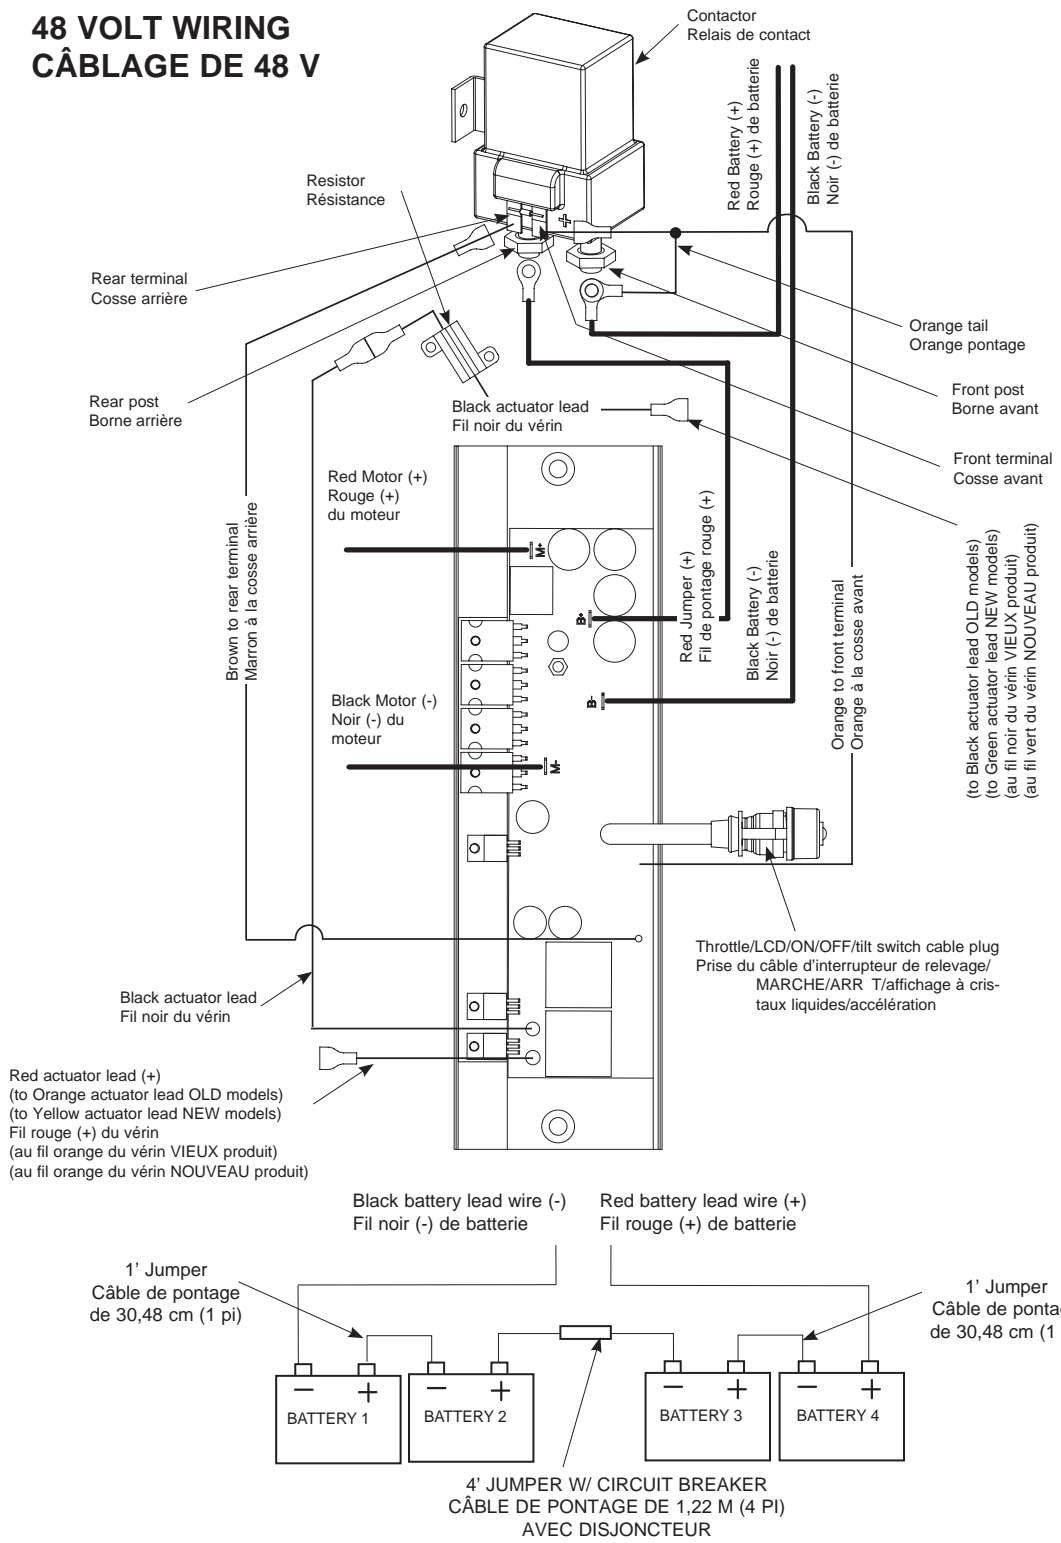

* This item is part of an assembly. This item cannot be sold separately due to machining and /or assembly that is required.

* Cet article fait part d'un assemblage. Cet article ne peut pas être vendu séparément dû à la rectification et/ou l'assemblage qu'il requière.

48 VOLT WIRING CÂBLAGE DE 48 V