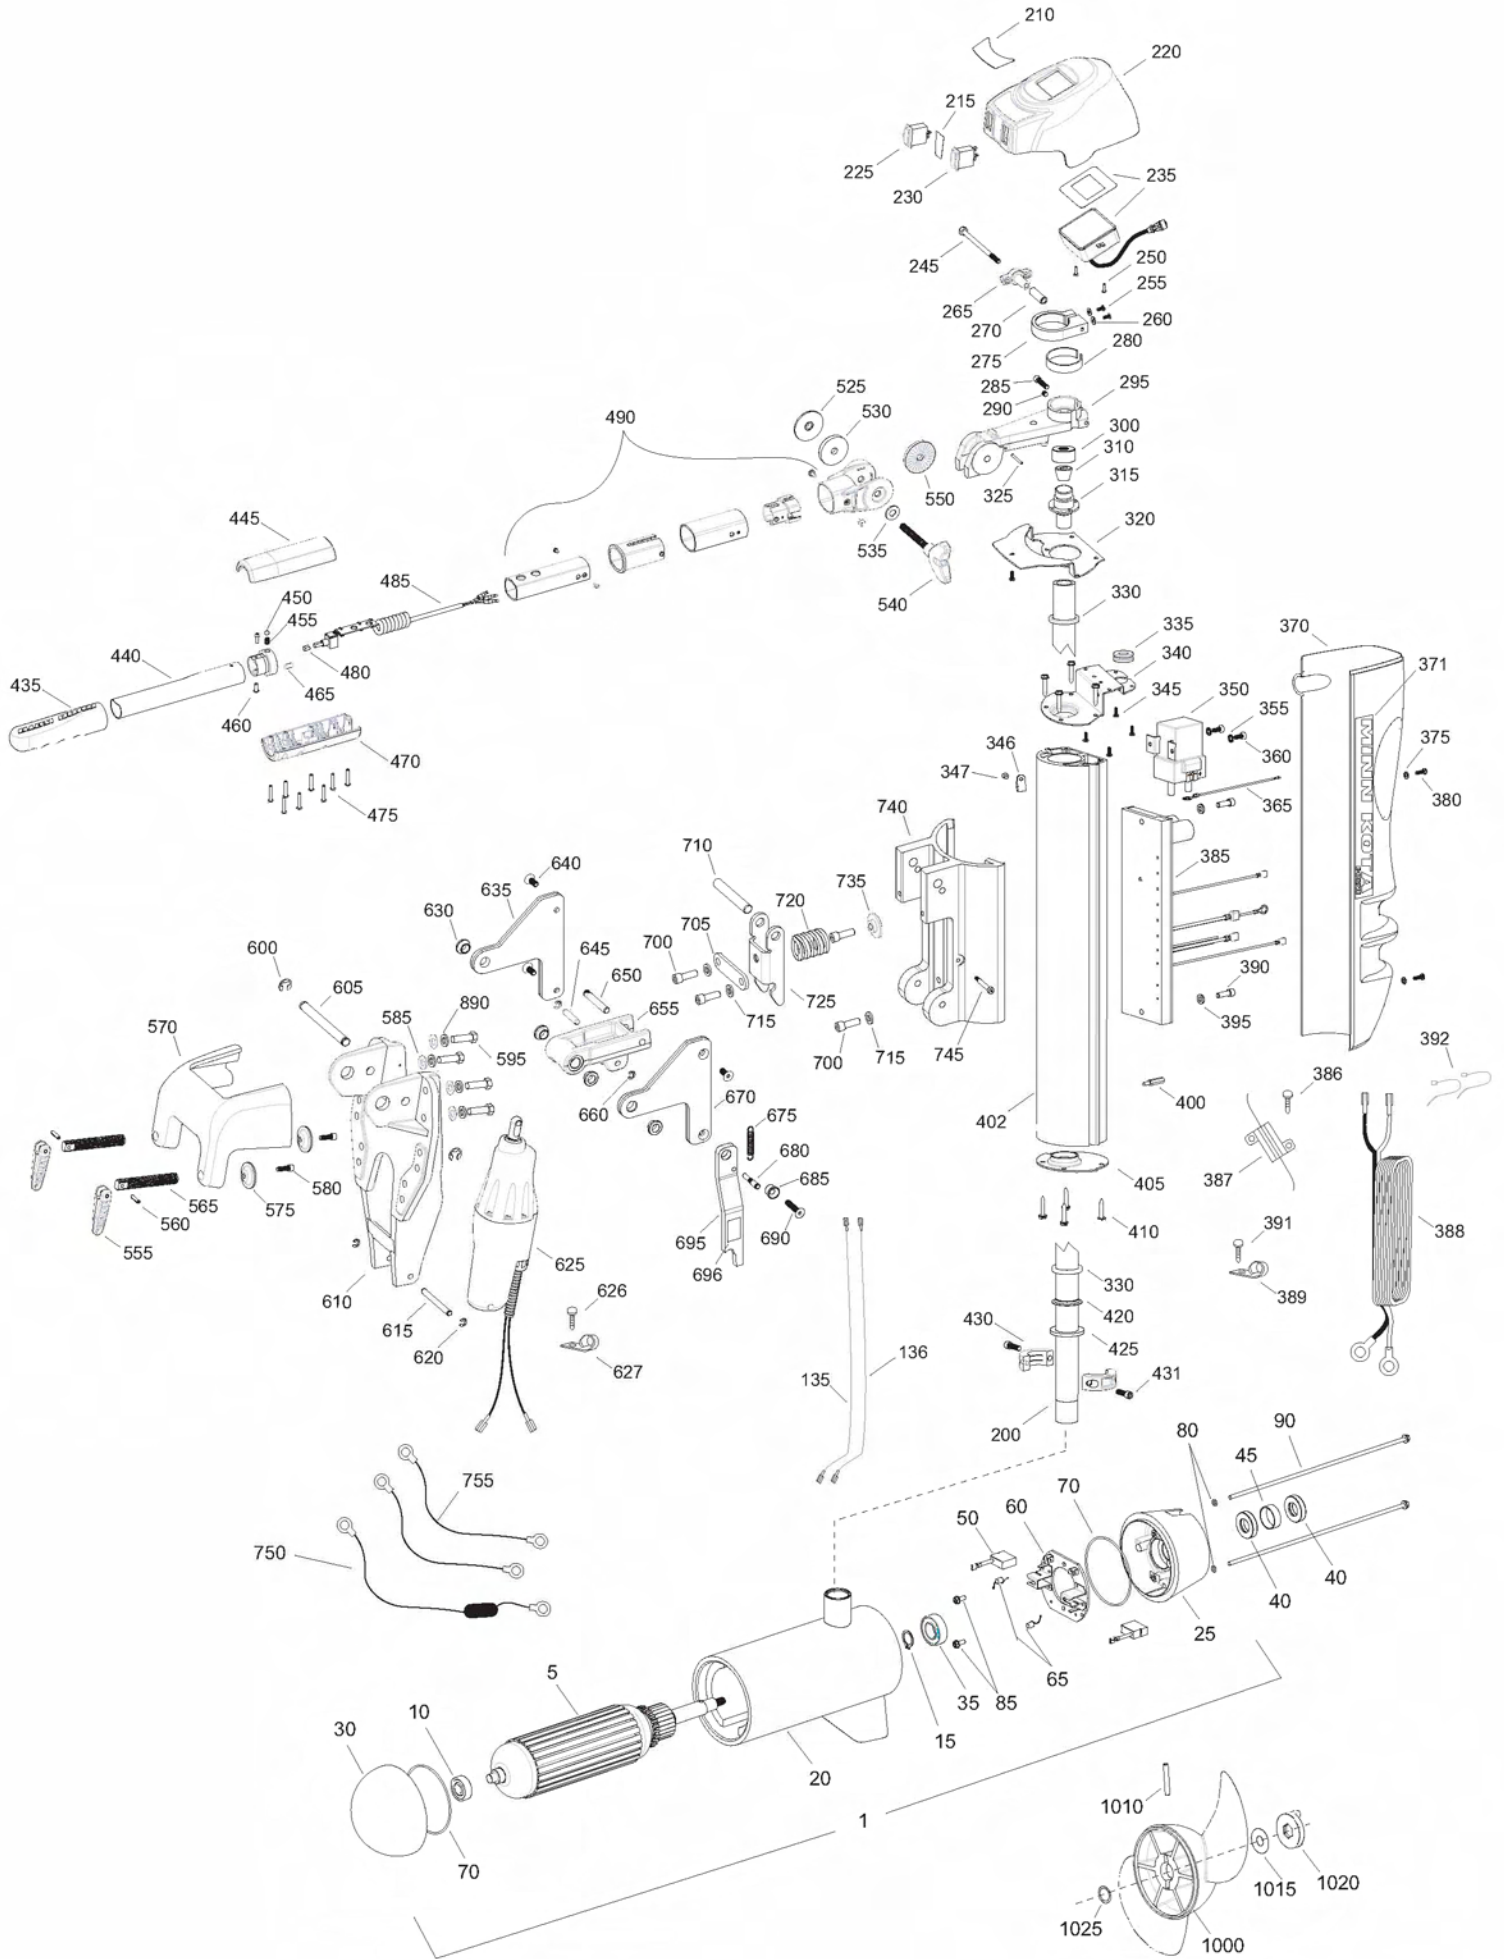

E-Drive Tiller Steer

for use with "M" serial number
2-year warranty

48-volt 40 amps

Item	P/N	Description	Qty	Item	P/N	Description	Qty	Item	P/N	Description	Qty	Item	P/N
1	2357000	Motor Assembly	1	355	2261718	Washer, lock - #10	2	620	2263006	E-ring 5/16	4		
5	2-100-210	Armature assembly	1	360	2223454	Screw, 10-32 x 1/2	2	625	2992804	Actuator assy w/ terminals	1		
10	140-011	Bearing, plain end	1	365	2040600	Wire, connecting 10 ga red	1	626	2053415	Screw, 8-32 x 3/8	2		
15	788-075	Retaining ring	1	370	2050220	Shield, extrusion, vantage	2	627	2040721	Clamp, cable 3/8	2		
20	2-200-220	Center housing assembly	1	371	2045611	Decal, shield, E-drive	1	630	2047302	Bearing, flange	4		
25	2-300-210	Brush end housing assembly	1	375	2371715	Lockwasher, #8	2	635	2770801	Link, upper, right side	1		
30	421-310	Plain end housing assembly	1	380	2332101	Screw, 8-32 x 1/2	2	640	2043420	Screw, 5/16-18 x 3/4	3		
35	140-013	Bearing, brush end	1	385	2044009	Control Board, E-drive	1	645	2042610	Pin, upper, actuator	1		
■	2884460	Seal & Oring Kit (40, 70, & 80)		386	2043418	Screw, 4-40 x 3/8	2	650	2042618	Pin, latch, breakaway	1		
				387	2994071	Resistor, E-drive	1	■	2774305	Arm assy [655, 630(2)]	1		
40	880-027	Seal	2	388	2040605	Leadwire, prime power	1	655	2044301	Arm- actuator, machined	1		
45	725-097	Paper tube	1	389	2052512	Cable clamp	1	660	2263006	E-ring, 5/16	4		
50	188-096	Brush	2	390	9954533	Screw, 1/4-20 x 3/4 SHCS	2	670	2770802	Link, upper, left side	1		
60	2-600-210	Brush plate assembly	1	391	2053415	Screw, 8-32 x 3/8	1	675	2042722	Spring, extension	1		
65	975-041	Brush spring	2	392	9950433	Tie wrap 4"	4	680	2042624	Pin, stabilizer	1		
70	701-044	O-ring, motor	2	392	2256300	Tie wrap 6"	1	685	2047320	Bushing, tilt arm	1		
80	701-009	O-ring, thru-bolt	2	395	9950357	Lockwasher, 1/4	2	690	2043428	Screw, 5/16-18 x 1 1/2	1		
85	2053410	Screw, 8-32	2	400	2042911	Stand-off	1	695	2774309	Arm, stabilizer [695-696]	1		
90	830-096	Thru-bolt	2	402	2046510	Extrusion, main, E-drive	1	696	2045630	Warning Decal	1		
135	640-030	Leadwire, black	1	405	2040200	Cap-bottom, E-drive	1	700	9954533	Screw, 1/4-20 x 3/4 SHCS	4		
136	640-130	Leadwire, red	1	410	2053413	Screw 10-16 x 1 type AB	8	705	2041940	Plate, latch, breakaway	1		
200	2040211	Tube, Motor	1	420	2266515	Bearing cone	1	710	2042616	Pin, upper, breakaway	1		
210	2065606	Decal, cover, E-tiller	1	425	2041700	Washer 1 3/16 x 1 3/4	1	715	9950357	Lockwasher 1/4	4		
215	2065606	Decal, front, E-tiller	1	430	2261622	Collar half, alum	2	720	2042715	Spring, breakaway	1		
220	2040217	Cover, E-tiller	1	431	2263453	Screw, 1/4-20 x 1 SHCS	2	725	2047200	Latch, breakaway	1		
225	2044022	Switch, Power, E-tiller	1	■	2990945	Outer handle assembly [435,440]	1	735	2041500	Shim washer, breakaway	1		
230	2044020	Switch, Tilt, E-tiller	1	435	2070422	Grip	1	740	2041810	Extrusion, breakaway	1		
235	2777401	Display/harness assembly	1	440	2042030	Tube, handle grip	1	745	2043504	Bolt, shoulder 1/4-20 x 1 1/4	1		
245	2043502	Bolt, 1/4-20 x 4" Hex HD	1	445	2040910	Handle, top	1	750	299-8200	Circuit breaker assy	1		
250	2302100	Screw, 6-20 x 1/2	2	■	2886000	Clamp bracket [450-465]	1	755	234-0610	Connector cable	2		
255	2332100	Screw, 8-32 x 3/8	2	450	2046000	Ball, detent	1						
260	2051717	Washer, #8	2	455	2042720	Spring, detent	1						
265	2043430	Knob, clamp-collar	1	460	2301310	Screw, 8-18 x 1/2	2	■	1378140	Propeller kit	1		
270	2047317	Bushing, steering tension	1	465	2043205	Stop, post	1	1010	2352602	Drive pin	1		
275	2040210	Brake, steering	1	470	2040915	Handle, bottom	1	1015	2091701	Washer, prop	1		
280	2043800	Band, friction brake	1	475	2043426	Screw, 8 x 7/8	8	1020	2198401	Nut, nylock, prop, Anode	1		
■	2774306	Tiller arm assy [285-295,325]	1	480	2042705	Spring - knob, E-drive	1	1025	2374611	O-ring, prop	1		
285	2263453	Bolt 1/4-20 x 1	1	485	2044040	Ctrl board, handle assy	1						
290	2043430	Screw, set - half dog pt	1	490	2990922	Handle assy, outer	1						
295	2044306	Arm, tiller, machined	1	525	2053115	Washer, handle assy	1						
300	9950339	Cap, motor fitting	1	530	2051736	Washer, spacer	1						
310	2382900	Grommet, split	1	535	2051737	Washer, .4 x .875	1						
315	2046201	Bearing race, main E-drive	1	540	2050921	Handle, tension, long	1						
320	2041945	Plate, cover	1	550	2050015	Ratchet-disk, handle assy	1						
325	2042620	Pin, spring	1	■	2881986	Clamp bracket kit [555-595]							
330	2264000	Beaing, steel ball	1	■	2880925	Clamp screw kit [555-580 except 570]1							
335	2042905	Grommet	1	600	2043000	E-ring, .500	2						
340	2040207	Cap-top	1	605	2042614	Pin, pivot, upper	1						
345	2372100	Screw, 8-18 x 5/8	5	610	2041981	Bracket, machined	1						
350	2040701	Contacto	1	615	2042612	Pin, lower, actuator	1						