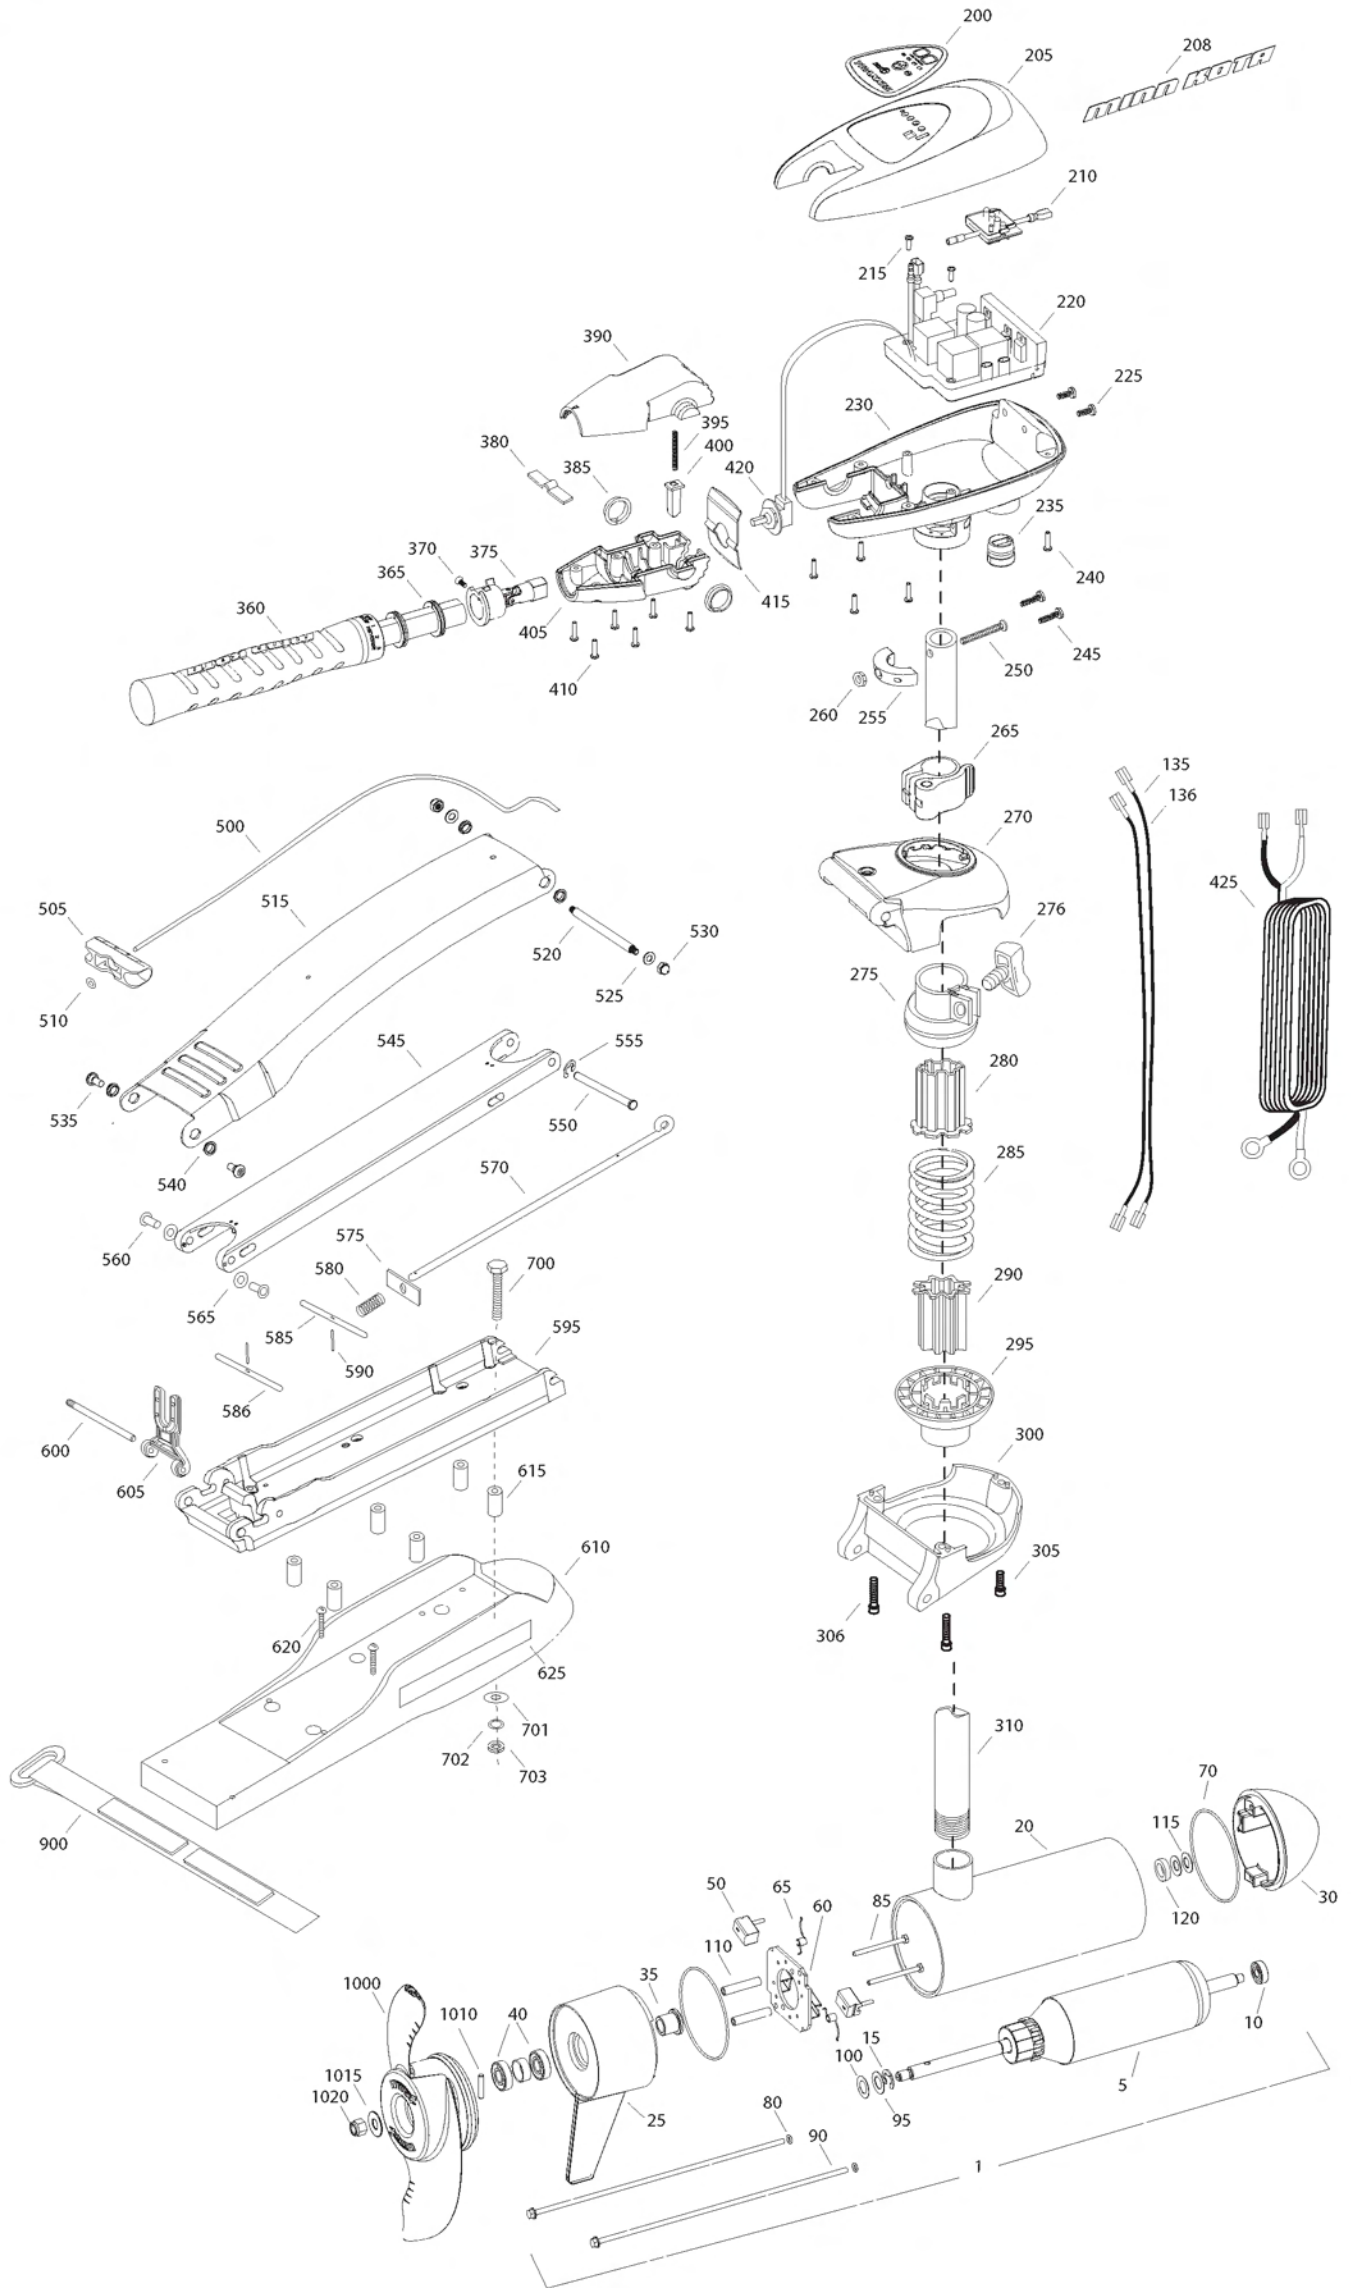

RT101/SM
101 LBS THRUST
36 VOLT 46 AMPS
52" SHAFT

for use with "M" serial numbers
2-year warranty

Item	P/N	Description	Qty	Item	P/N	Description	Qty	Item	P/N	Description	Qty
1	2316286	36V Motor 52" SW	1	■	2990957	Handle assy, VARS [360-410]	1				
5	2-100-216	Armature assembly	1	360	2990456	Grip/handle assy, VARS [360-375]	1	■	1378132	Propeller kit WW2	
10	140-010	Bearing	1	365	2060015	Bearing, handle	2	■	2994876	Propeller bag assy	
15	788-040	Retaining ring	1	370	2063405	Screw, #6 PFH SS	1	1000	2331160	Propeller WW2	1
20	2-200-310	Center housing assembly	1	375	2884092	Yoke / spider assy, VARS	1	1010	2262658	Drive pin, large	1
25	2-300-340	Brush end housing assembly	1	380	2302742	Spring, detent, off	1	1015	2091701	Washer, prop, large	1
30	421-376	Plain end housing assembly STD	1	385	2060005	Bearing, handle pivot	2	1020	2198401	Nut, nylock, prop, Anode	1
35	144-017	Flange bearing	1	390	2060900	Handle pivot, top	1				
40	880-025	Seal	2	395	2302745	Spring, release button	1	■	2889460	Seal & Oring Kit	1
50	188-094	Brush	2	400	2063700	Button, release	1				
60	9-738-004	Brush plate assembly	1	405	2060905	Handle pivot, bottom	1				
65	975-041	Brush spring	2	410	2303412	Screw, #6 x 5/8 SS	6				
70	701-043	O-ring, motor	2								
80	701-009	O-ring, thru-bolt	2	415	2062715	Spring, handle pivot	1				
85	830-027	Screw, 10-32 x 2	2	420	2061700	Washer, pot holder	1				
90	830-096	Thru-bolt	2	425	2992523	Leadwire assy	1				
95	990-051	Washer, steel	2								
100	990-052	Washer, nylatron	2	■	2991845	Mount, Bow Assy bow guard	1				
110	973-025	Spacer, brush plate	2			[500-625]					
115	992-010	Washer, Belleville	2	500	2251601	Rope	1				
120	990-045	Spacer, thrust	1	505	2150400	Pull grip	1				
135	640-018	Leadwire, black	1	510	2151700	Washer	1				
136	640-123	Leadwire, red	1	515	2264244	Arm, upper, std, sw	1				
■	2889460	Seal and O-ring Kit		520	2262604	Pin, bowguard, upper	1				
				525	2261722	Washer, 5/16", ss	2				
200	2095604	Decal, c-box cover	1	530	2223100	Nut, 5/16-18 SS	2				
205	2060296	C-box cover	1	535	2263500	Bolt, shoulder	2				
208	2325666	Decal - MinnKota	2	540	2293501	Bushing, SS	4				
210	2074082	Battery meter, 36v SW	1	545	2994351	Arm, Lower, std, sw	1				
215	3043427	Screw, #8 x 7/8 SS	2	550	2262622	Pin, clevis ss	1				
220	2184017	Control board, 24/36v	1	555	2263011	E-clip, ss	1				
225	2303434	Screw, #8-30 x 5/8 SS	2	560	2267318	Bushing, nyliner	2				
230	2062503	Control box, VARS, SW	1	565	2261708	Washer, spacer, .010 thk	as reqd				
235	2062905	Strain relief	1	570	2153603	Eyeshaft, ss	1				
240	2303412	Screw, #6 x 5/8 SS	6	575	2262703	Spring stop	1				
245	2263434	Screw, #8 x 1 SS	2	580	2152701	Spring, lock bar, ss	1				
250	2383407	Screw, #10-24 x 2 SS	1	585	2233621	Lock bar, front, ss	1				
255	2061517	Collar, c-box	1	586	2233623	Lock bar, back, ss	1				
260	2383124	Nut, 10-24, nylock, SS	1	590	2152612	Spring pin, ss	2				
265	2991521	Cam lock/depth collar assy	1	595	2773983	Bowplate w/ insert, std, sw	1				
				600	2260505	Hinge pin, ss	1				
■	2991764	Bowguard Assembly SW [270-306]	1	605	2293811	Yoke, Max	1				
270	2991779	Bracket, top	1	610	2263917	Motor rest, std, sw	1				
275	2261525	Spring sleeve, Upper	1	615	2261505	Spacer, motor rest	6				
276	2011366	Knob, collar, ss	1	620	2263434	Screw, #8, SS	2				
280	2264702	Tube insert, bowmount	2	625	2065677	Decal, motor rest	2				
285	2262705	Spring, bowguard	1								
295	2261535	Spring sleeve, Lower	1	■	2994830	Bag assembly	1				
300	2991777	Bracket Assy, bottom	1	700	2263431	Screw, 1/4-20 x 3 1/2" PPH, SS	6				
305	2263422	Screw, 5/16 x 1" SHCS ss	1	701	2301720	Washer, rubber mounting	6				
306	2263424	Screw, 5/16 x 2.5" SHCS ss	2	702	2261713	Washer, 1/4 SS	6				
				703	2263101	Nut, 1/4-20 Nylock, SS	6				
310	2002014	Tube Composite 52"	1								
				900	2263804	Strap, hold down	1				