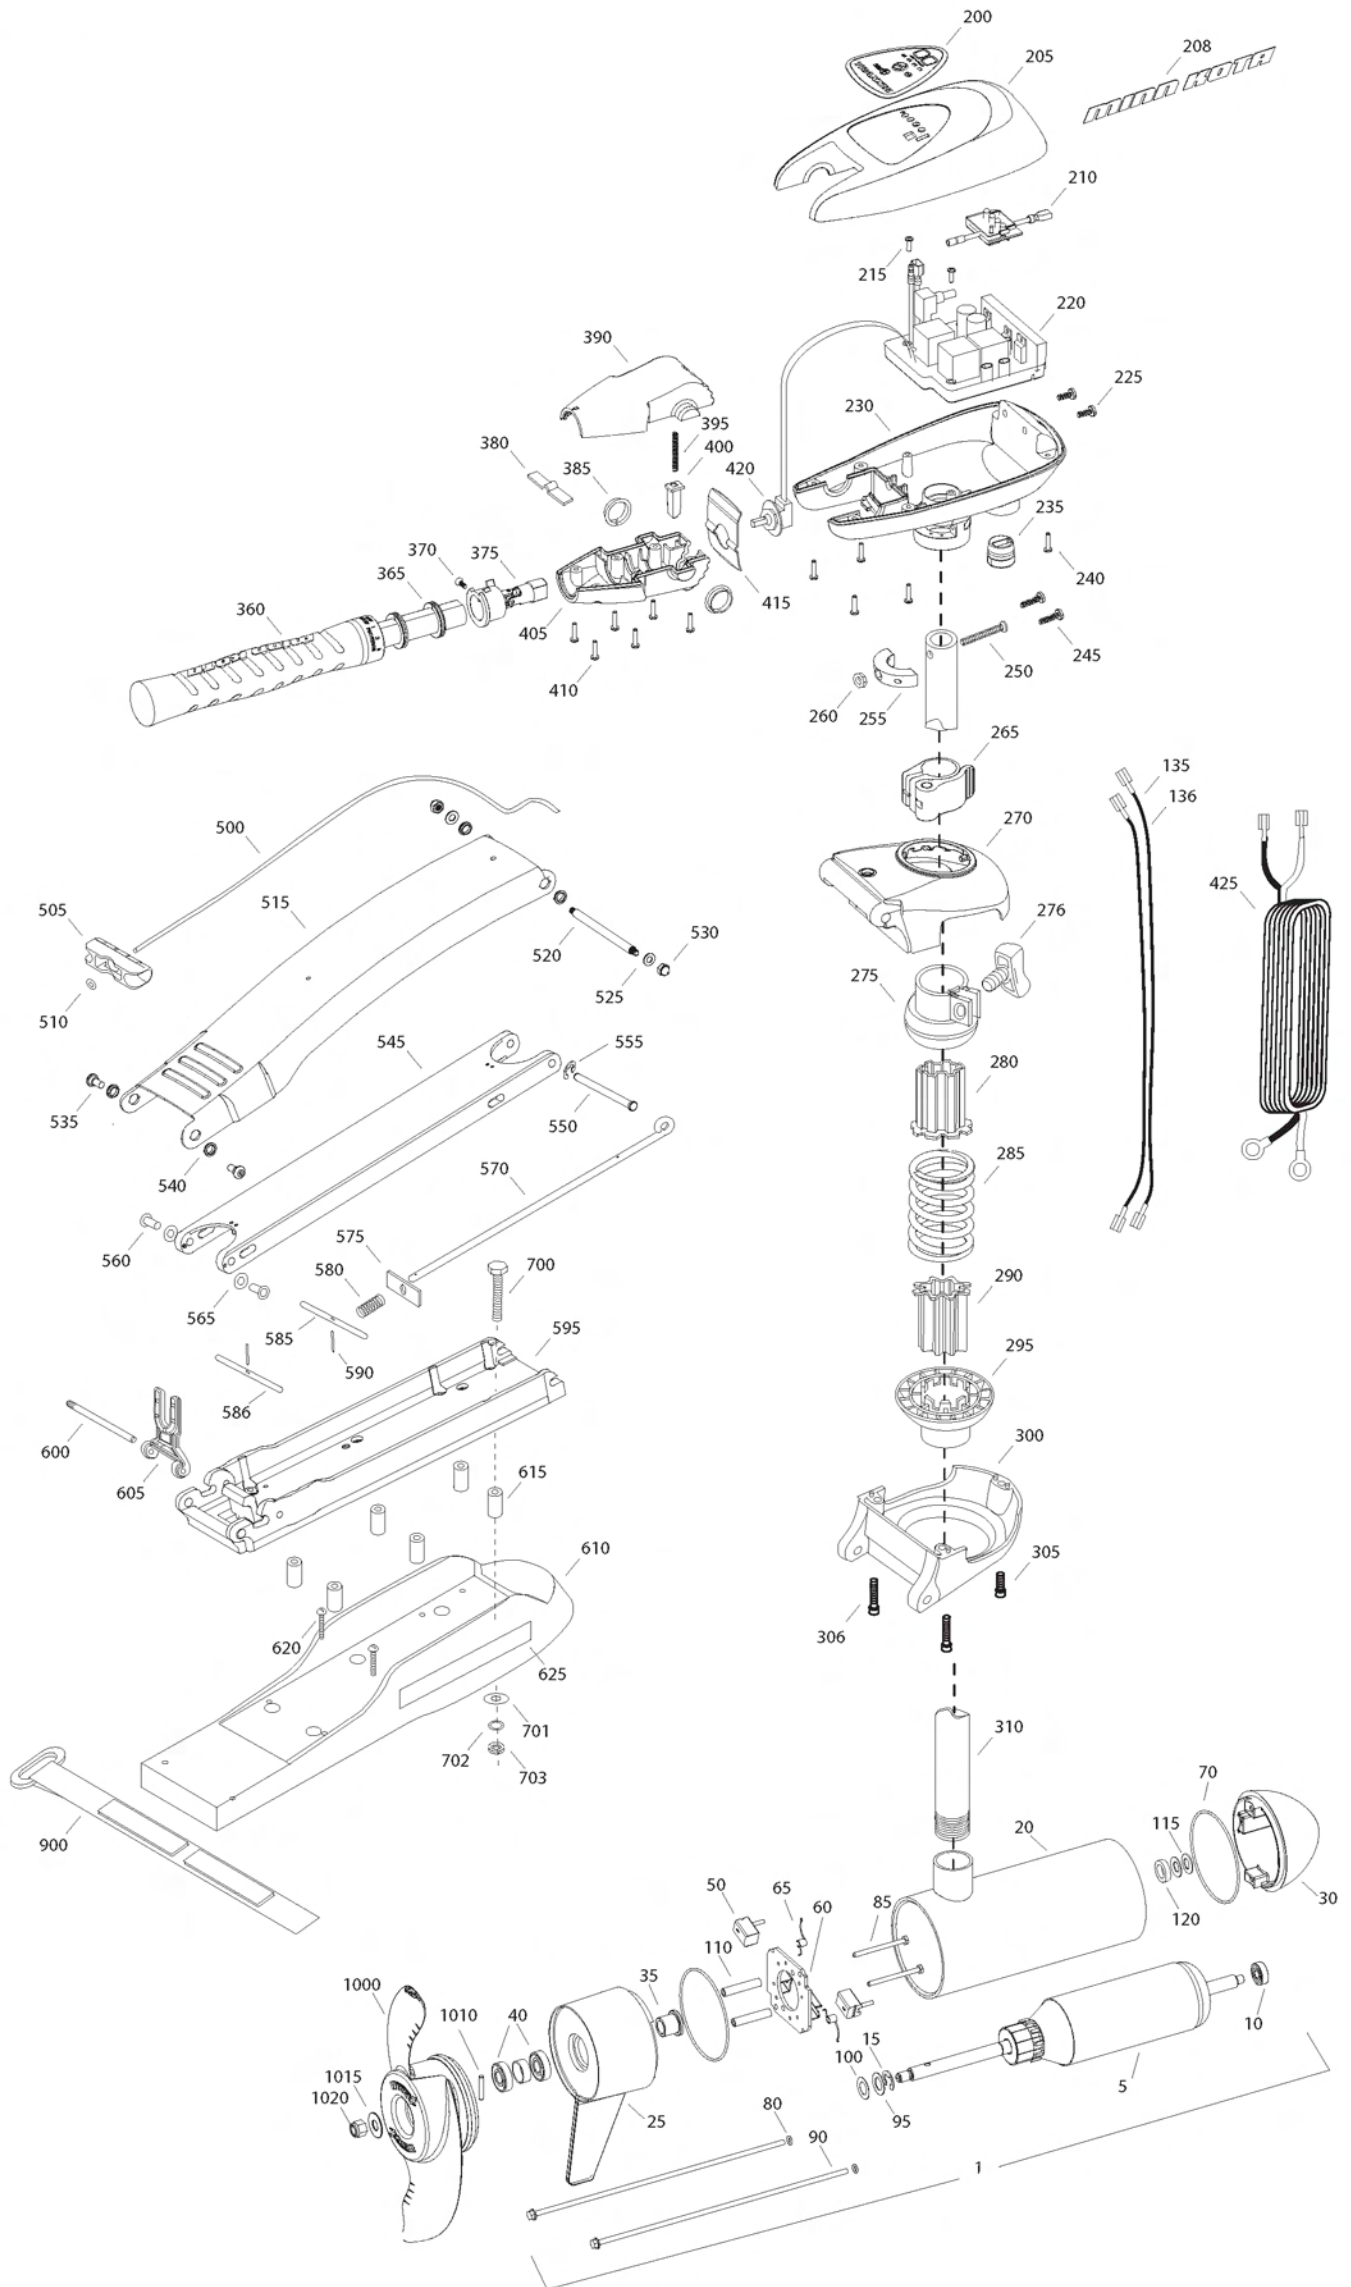

RT101/SM
101 LBS THRUST
36 VOLT 46 AMPS
62" SHAFT

for use with "M" serial numbers
2-year warranty

Item	P/N	Description	Qty	Item	P/N	Description	Qty	Item	P/N	Description	Qty
1	2316286	36V Motor 62" SW	1	■	2990957	Handle assy, VARS [360-410]	1				
5	2-100-216	Armature assembly	1	360	2990456	Grip/handle assy, VARS [360-375]	1	■	1378132	Propeller kit WW2	
10	140-010	Bearing	1	365	2060015	Bearing, handle	2	■	2994876	Propeller bag assy	
15	788-040	Retaining ring	1	370	2063405	Screw, #6 PFH SS	1	1000	2331160	Propeller WW2	1
20	2-200-310	Center housing assembly	1	375	2884092	Yoke / spider assy, VARS	1	1010	2262658	Drive pin, large	1
25	2-300-340	Brush end housing assembly	1	380	2302742	Spring, detent, off	1	1015	2091701	Washer, prop, large	1
30	421-376	Plain end housing assembly STD	1	385	2060005	Bearing, handle pivot	2	1020	2198401	Nut, nylock, prop, Anode	1
35	144-017	Flange bearing	1	390	2060900	Handle pivot, top	1				
40	880-025	Seal	2	395	2302745	Spring, release button	1	■	2889460	Seal & Oring Kit	1
50	188-094	Brush	2	400	2063700	Button, release	1				
60	9-738-004	Brush plate assembly	1	405	2060905	Handle pivot, bottom	1				
65	975-041	Brush spring	2	410	2303412	Screw, #6 x 5/8 SS	6				
70	701-043	O-ring, motor	2								
80	701-009	O-ring, thru-bolt	2	415	2062715	Spring, handle pivot	1				
85	830-027	Screw, 10-32 x 2	2	420	2061700	Washer, pot holder	1				
90	830-096	Thru-bolt	2	425	2992523	Leadwire assy	1				
95	990-051	Washer, steel	2								
100	990-052	Washer, nylatron	2	■	2991847	Mount, Bow Assy bow guard	1				
110	973-025	Spacer, brush plate	2			[500-625]					
115	992-010	Washer, Belleville	2	500	2251601	Rope	1				
120	990-045	Spacer, thrust	1	505	2150400	Pull grip	1				
135	640-021	Leadwire, black	1	510	2151700	Washer	1				
136	640-126	Leadwire, red	1	515	2264249	Arm, upper, std, sw	1				
■	2889460	Seal and O-ring Kit		520	2262604	Pin, bowguard, upper	1				
				525	2261722	Washer, 5/16", ss	2				
200	2095604	Decal, c-box cover	1	530	2223100	Nut, 5/16-18 SS	2				
205	2060296	C-box cover	1	535	2263500	Bolt, shoulder	2				
208	2325666	Decal - MinnKota	2	540	2293501	Bushing, SS	2				
210	2074082	Battery meter, 36v SW	1	545	2994356	Arm, Lower, std, sw	1				
215	3043427	Screw, #8 x 7/8 SS	2	550	2262622	Pin, clevis ss	1				
220	2184017	Control board, 24/36v	1	555	2263011	E-clip, ss	1				
225	2303434	Screw, #8-30 x 5/8 SS	2	560	2267318	Bushing, nyloner	2				
230	2062503	Control box, VARS, SW	1	565	2261708	Washer, spacer, .010 thk	as reqd				
235	2062905	Strain relief	1	570	2153605	Eyeshaft, ss	1				
240	2303412	Screw, #6 x 5/8 SS	6	575	2262703	Spring stop	1				
245	2263434	Screw, #8 x 1 SS	2	580	2152701	Spring, lock bar, ss	1				
250	2383407	Screw, #10-24 x 2 SS	1	585	2233621	Lock bar, front, ss	1				
255	2061517	Collar, c-box	1	586	2233623	Lock bar, back, ss	1				
260	2383124	Nut, 10-24, nylock, SS	1	590	2152612	Spring pin, ss	2				
265	2991521	Cam lock/depth collar assy	1	595	2773982	Bowplate w/ insert, std, sw	1				
				600	2260505	Hinge pin, ss	1				
■	2991764	Bowguard Assembly SW [270-306]	1	605	2293811	Yoke, Max	1				
270	2991779	Bracket, top	1	610	2263919	Motor rest, std, sw	1				
275	2261525	Spring sleeve, Upper	1	615	2261505	Spacer, motor rest	6				
276	2011366	Knob, collar, ss	1	620	2263434	Screw, #8, SS	2				
280	2264702	Tube insert, bowmount	2	625	2065677	Decal, motor rest	2				
285	2262705	Spring, bowguard	1								
295	2261535	Spring sleeve, Lower	1	■	2994830	Bag assembly	1				
300	2991777	Bracket Assy, bottom	1	700	2263431	Screw, 1/4-20 x 3 1/2" PPH, SS	6				
305	2263422	Screw, 5/16 x 1" SHCS ss	1	701	2301720	Washer, rubber mounting	6				
306	2263424	Screw, 5/16 x 2.5" SHCS ss	2	702	2261713	Washer, 1/4 SS	6				
				703	2263101	Nut, 1/4-20 Nylock, SS	6				
310	2002015	Tube Composite 62"	1								
				900	2263804	Strap, hold down	1				