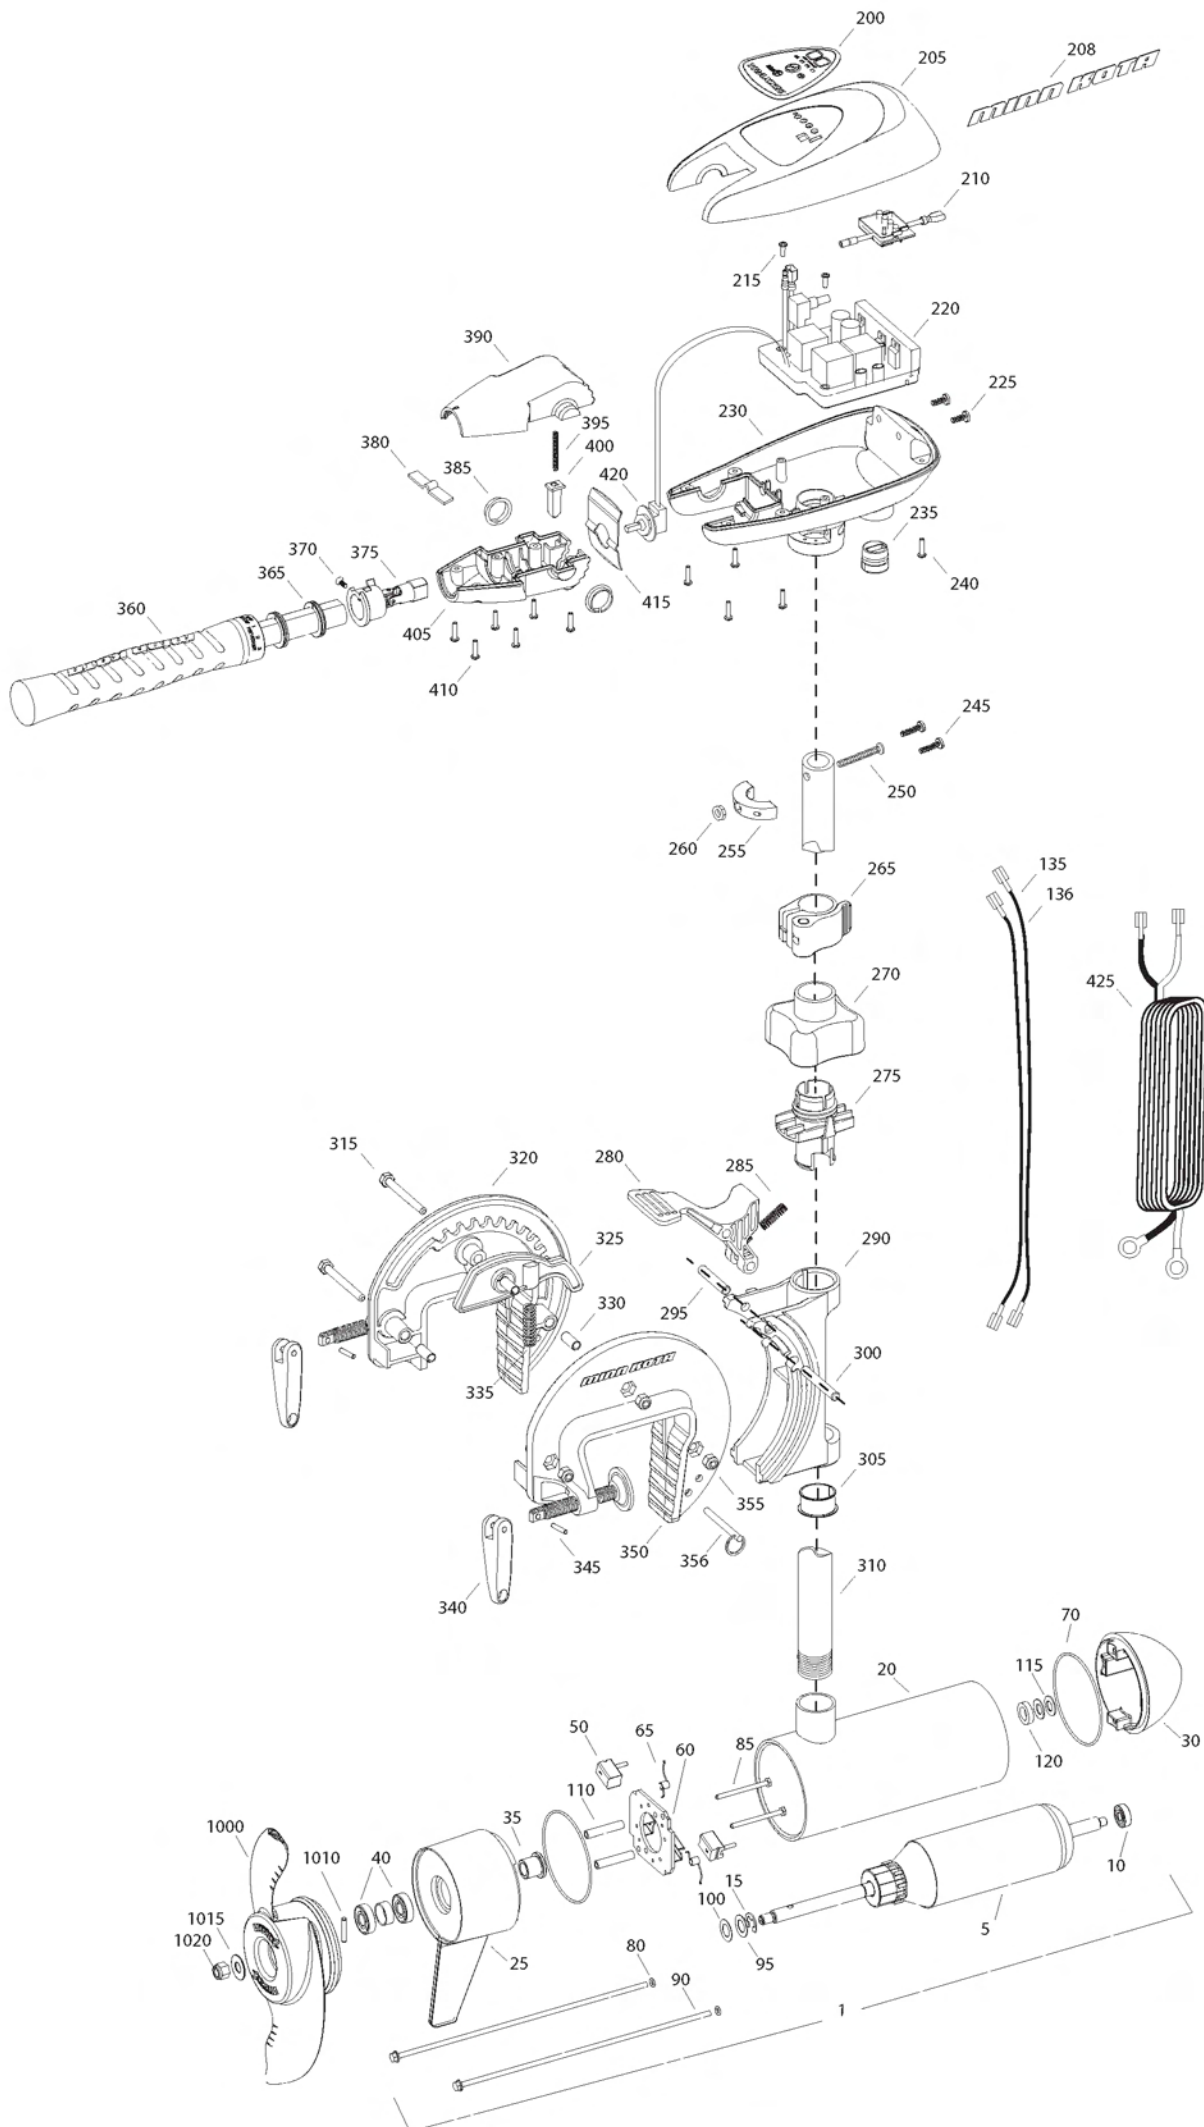

RT101/T
101 LBS THRUST
36 VOLT 46 AMPS
52" SHAFT

for use with "M" serial numbers
2-year warranty

Item	P/N	Description	Qty	Item	P/N	Description	Qty	Item	P/N	Description	Qty
1	2316288	36V Motor 52" SW	1	■	2991798	Bracket assy, Aluminum [270-356]	1	■	1378132	Propeller kit WW2	
5	2-100-216	Armature assembly	1	270	2060100	Knob, steering tension, soft	1	■	2994876	Propeller bag assy	
10	140-010	Bearing	1	275	2068400	Collet	1	1000	2331160	Propeller WW2	1
15	788-040	Retaining ring	1	280	2064200	Lock arm	1	1010	2262658	Drive pin, large	1
20	2-200-310	Center housing assembly	1	285	2062701	Spring, lock arm	1	1015	2091701	Washer, prop, large	1
25	2-300-340	Brush end housing assembly	1	290	2061821	Hinge	1	1020	2198401	Nut, nylock, prop, Anode	1
30	421-376	Plain end housing assembly STD	1	295	2062603	Pin, lock, ss	1				
35	144-017	Flange bearing	1	300	2062603	Pin, lock, ss	1				
40	880-025	Seal	2	305	2037301	Bushing, hinge	1				
50	188-094	Brush	2	310	2002014	Tube 52"	1				
60	9-738-004	Brush plate assembly	1	315	2063501	Bolt 1/4-20 x 2 3/8", ss	3				
65	975-041	Brush spring	2	320	2771949	Bracket, right, SW	1				
70	701-043	O-ring, motor	2	325	2067905	Cam deactivator	1				
80	701-009	O-ring, thru-bolt	2	330	2067306	Bushing, dowel 1/4 x 1/2	3				
85	830-027	Screw, 10-32 x 2	2	335	2062702	Spring, cam deactivator	1				
90	830-096	Thru-bolt	2	■	2771303	Clamp screw kit	2 per kit				
95	990-051	Washer, steel	2	340	2050925	Handle, clamp	2				
100	990-052	Washer, nylatron	2	345	2052625	Roll pin	2				
110	973-025	Spacer, brush plate	2	350	2771948	Bracket, left, SW	1				
115	992-010	Washer, Belleville	2	355	2263103	Nut, 1/4-20, nylock, ss	3				
120	992-045	Spacer, thrust	1	356	2062604	Pin, stop	1				
135	640-018	Leadwire, black	1								
136	640-123	Leadwire, red	1	■	2990957	Handle assy, VARS [360-410]	1				
■	2889460	Seal and O-ring Kit		360	2990456	Grip/handle assy, VARS [360-375]	1				
				365	2060015	Bearing, handle	2				
200	2095604	Decal, c-box cover	1	370	2063405	Screw, #6 PFH SS	1				
205	2060296	C-box cover	1	375	2884092	Yoke / spider assy, VARS	1				
208	2325666	Decal - MinnKota	2	380	2302742	Spring, detent, off	1				
210	2074082	Battery meter, 36v SW	1	385	2060005	Bearing, handle pivot	2				
215	2043427	Screw, #8 x 7/8 SS	2	390	2060900	Handle pivot, top	1				
220	2184017	Control board, 24/36v	1	395	2302745	Spring, release button	1				
225	2303434	Screw, #8-30 x 5/8 SS	2	400	2063700	Button, release	1				
230	2062503	Control box, VARS, SW	1	405	2060905	Handle pivot, bottom	1				
235	2062905	Strain relief	1	410	2303412	Screw, #6 x 5/8 SS	6				
240	2303412	Screw, #6 x 5/8 SS	6	415	2062715	Spring, handle pivot	1				
245	2263434	Screw, #8 x 1 SS	2	420	2061700	Washer, pot holder	1				
250	2383407	Screw, #10-24 x 2 SS	1	425	2992523	Leadwire assy, includes [235]	1				
255	2061517	Collar, c-box	1								
260	2383124	Nut, 10-24, nylock, SS	1								
265	2991521	Cam lock/depth collar assy	1								