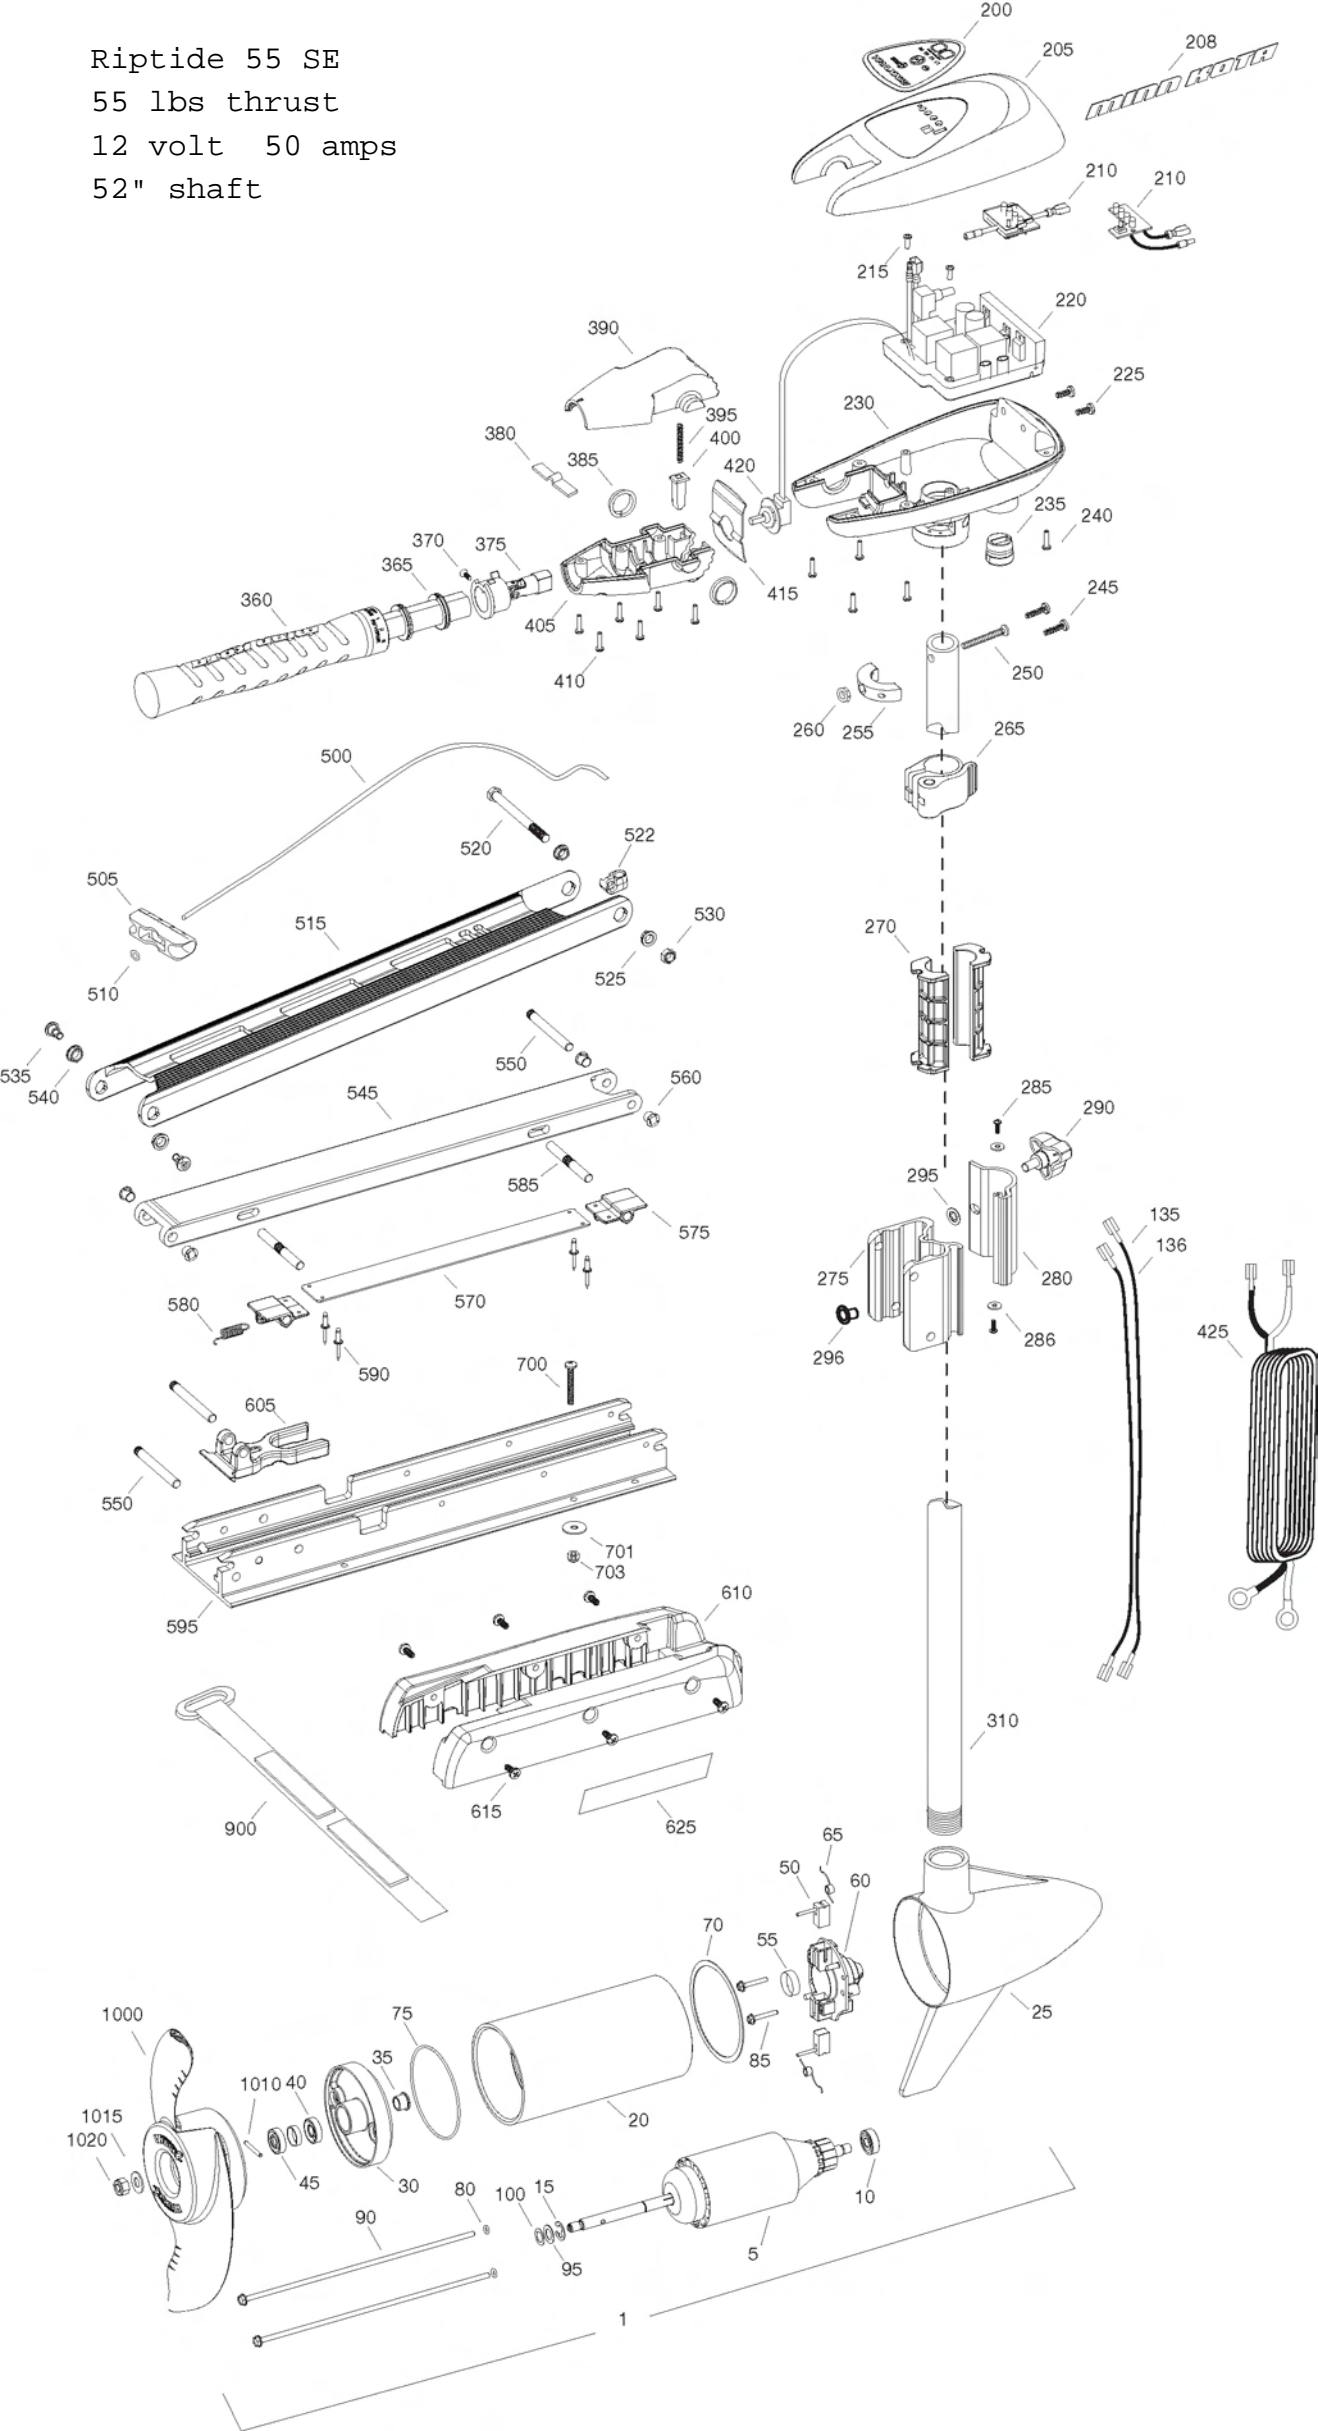

Riptide 55 SE
55 lbs thrust
12 volt 50 amps
52" shaft

ITEM #	QTY	PART NUMBER	DESCRIPTION
1	1	2097095	12V MOTOR 52" SW
5	1	2-100-121	ARMATURE ASSEMBLY
10	1	140-010	BEARING
15	1	788-015	RETAINING RING
20	1	2-200-301	CENTER HOUSING ASSEMBLY
25	1	421-336	BRUSH END HOUSING ASSEMBLY
30	1	2-400-337	PLAIN END HOUSING ASSEMBLY
35	1	144-049	FLANGE BEARING
40	1	880-003	SEAL
45	1	880-006	SEAL WITH SHIELD
50	2	188-036	BRUSH
55	1	725-050	PAPER TUBE
60	1	738-036	BRUSH PLATE ASSEMBLY
65	2	975-040	BRUSH SPRING
70	1	337-036	GASKET
75	1	701-081	O-RING, MOTOR
80	2	701-008	O-RING, THRU-BOLT
85	2	830-007	SCREW, 8-32
90	2	830-042	THRU-BOLT
95	2	990-067	WASHER, STEEL
100	2	990-070	WASHER, NYLATRON
135	1	640-008	LEADWIRE, BLACK
136	1	640-107	LEADWIRE, RED
■		2888460	SEAL AND O-RING KIT
200	1	2065654	DECAL, C-BOX COVER
205	1	2060296	C-BOX COVER
208	2	2325666	DECAL - MINN KOTA
210	1	2074080	BATTERY METER, 12V SW
215	2	3043427	SCREW, #8 X 7/8 SS
220	1	2184006	CONTROL BOARD, 12V
225	2	2303434	SCREW, #8-30 X 5/8 SS
230	1	2062503	CONTROL BOX VARS, SW
235	1	2062905	STRAIN RELIEF
240	6	2303412	SCREW, #6 X 5/8 SS
245	2	2263434	SCREW, #8 X 1 SS
250	1	2383407	SCREW, #10-24 X 2 SS
255	1	2061517	COLLAR, C-BOX
260	1	2383124	NUT, 10-24, NYLOCK, SS
265	1	2991521	CAM LOCK/DEPTH COLLAR ASSY
270	2	2261537	HINGE SLEEVE
■	1	2991839	HINGE & DOOR ASSEMBLY [275-295]
275	1	2261894	HINGE BASE ASSEMBLY
280	1	2261898	HINGE DOOR
285	2	2332100	SCREW, 8-32 X 3/8, SS