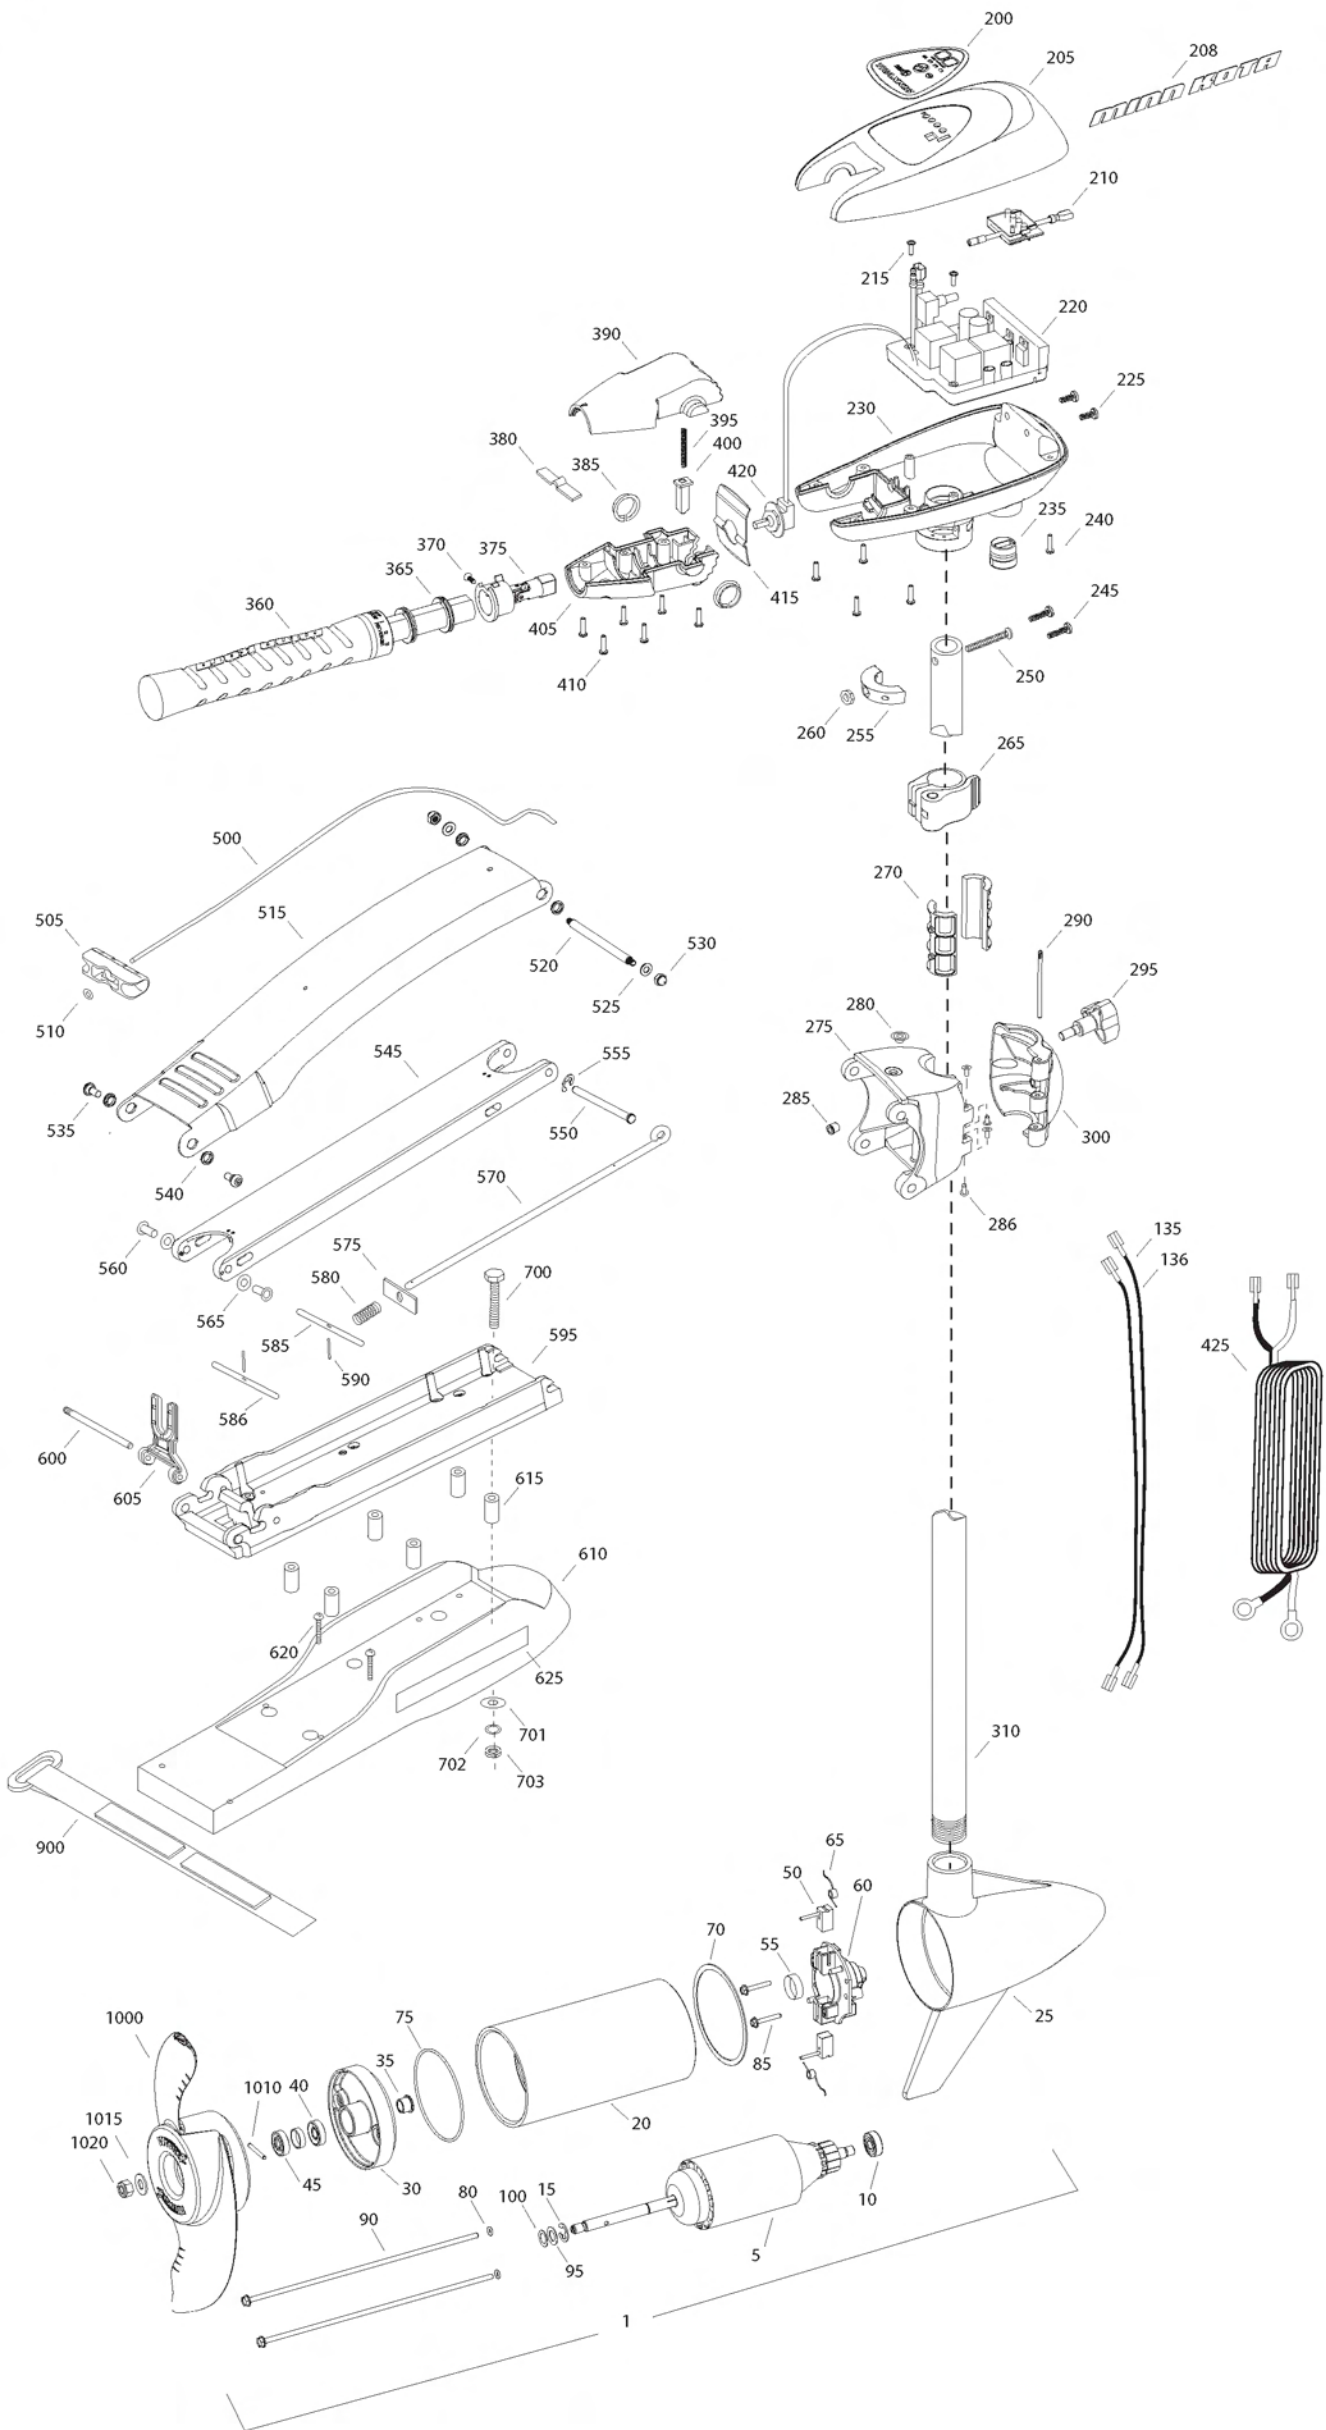

RT55/SM LATCH & DOOR
55 LBS THRUST
12 VOLT 50 AMPS
52" SHAFT

for use with "M" serial numbers
2-year warranty

Item	P/N	Description	Qty	Item	P/N	Description	Qty	Item	P/N	Description	Qty
1	2097095	12V Motor 52" SW	1	360	2990456	Grip/handle assy, VARS [360-375]	1	■	2994875	Propeller bag assy	
5	2-100-121	Armature assembly	1	365	2060015	Bearing, handle	2	1000	2091160	Propeller WW2	1
10	140-010	Bearing	1	370	2063405	Screw, #6 PFH SS	1	1010	2092600	Drive pin, small	1
15	788-015	Retaining ring	1	375	2884092	Yoke / spider assy, VARS	1	1015	2151726	Washer, prop, small	1
20	2-200-301	Center housing assembly	1	380	2302742	Spring, detent, off	1	1020	2198400	Nut, nylock, prop, Anode	1
25	421-336	Brush end housing assembly	1	385	2060005	Bearing, handle pivot	2				
30	2-400-337	Plain end housing assembly	1	390	2060900	Handle pivot, top	1				
35	144-049	Flange bearing	1	395	2302745	Spring, release button	1				
40	880-003	Seal	1	400	2063700	Button, release	1				
45	880-006	Seal with shield	1	405	2060905	Handle pivot, bottom	1				
50	188-036	Brush	2	410	2303412	Screw, #6 x 5/8 SS	6				
55	725-050	Paper tube	1								
60	738-036	Brush plate assembly	1	415	2062715	Spring, handle pivot	1				
65	975-040	Brush spring	2	420	2061700	Washer, pot holder	1				
70	337-036	Gasket	1	425	2992523	Leadwire assy	1				
75	701-081	O-ring, motor	1								
80	701-008	O-ring, thru-bolt	2	■	2991845	Mount, Bow Assy					
85	830-007	Screw, 8-32	2			[500-625]					
90	830-042	Thru-bolt	2	500	2251601	Rope	1				
95	990-067	Washer, steel	2	505	2150400	Pull grip	1				
100	990-070	Washer, nylatron	2	510	2151700	Washer	1				
135	640-008	Leadwire, black	1	515	2264244	Arm, upper, std, sw	1				
136	640-107	Leadwire, red	1	520	2262604	Pin, bowguard, upper	1				
■	2888460	Seal and O-ring Kit		525	2261722	Washer, 5/16", ss	2				
				530	2223100	Nut, 5/16-18 SS	2				
200	2195654	Decal, c-box cover	1	535	2263500	Bolt, shoulder	2				
205	2060296	C-box cover	1	540	2293501	Bushing, SS	2				
208	2325666	Decal - MinnKota	2	545	2994351	Arm, Lower, std, sw	1				
210	2074080	Battery meter, 12v SW	1	550	2262622	Pin, clevis ss	1				
215	3043427	Screw, #8 x 7/8 SS	2	555	2263011	E-clip, ss	1				
220	2184016	Control board, 12v	1	560	2267318	Bushing, nyloner	2				
225	2303434	Screw, #8-30 x 5/8 SS	2	565	2261708	Washer, spacer, .010 thk	as reqd				
230	2062503	Control box, VARS, SW	1	570	2153603	Eyeshaft, ss	1				
235	2062905	Strain relief	1	575	2262703	Spring stop	1				
240	2303412	Screw, #6 x 5/8 SS	6	580	2152701	Spring, lock bar, ss	1				
245	2263434	Screw, #8 x 1 SS	2	585	2233621	Lock bar, front, ss	1				
250	2383407	Screw, #10-24 x 2 SS	1	586	2233623	Lock bar, back, ss	1				
255	2061517	Collar, c-box	1	590	2152612	Spring pin, ss	2				
260	2383124	Nut, 10-24, nylock, SS	1	595	2773983	Bowplate w/ insert, std, fw	1				
265	2991521	Cam lock/depth collar assy	1	600	2260505	Hinge pin, ss	1				
				605	2293811	Yoke, Max	1				
■	2991808	Hinge & door assembly [270-300]		610	2263917	Motor rest, std, fw	1				
270	2151532	Hinge sleeve	2	615	2261505	Spacer, motor rest	6				
275	2991782	Hinge base assembly	1	620	2263434	Screw, #8, SS	2				
280	2232315	Eyelet SS	1	625	2065677	Decal, motor rest	2				
286	2236001	Bushing, nyloner	4								
285	2264706	Insert, hinge base	1	■	2994830	Bag assembly					
290	2262642	Pin, hinge door	1	700	2263431	Screw, 1/4-20 x 3 1/2" PPH, SS	6				
295	2260902	Knob, door	1	701	2301720	Washer, rubber mounting	6				
300	2261859	Hinge door	1	702	2261713	Washer, 1/4 SS	6				
				703	2263101	Nut, 1/4-20 Nylock, SS	6				
310	2002014	Tube Composite 52"	1								
				900	2263804	Strap, hold down	1				
■	2990957	Handle assy, VARS [360-410]	1	■	1378131	Propeller kit WW2					