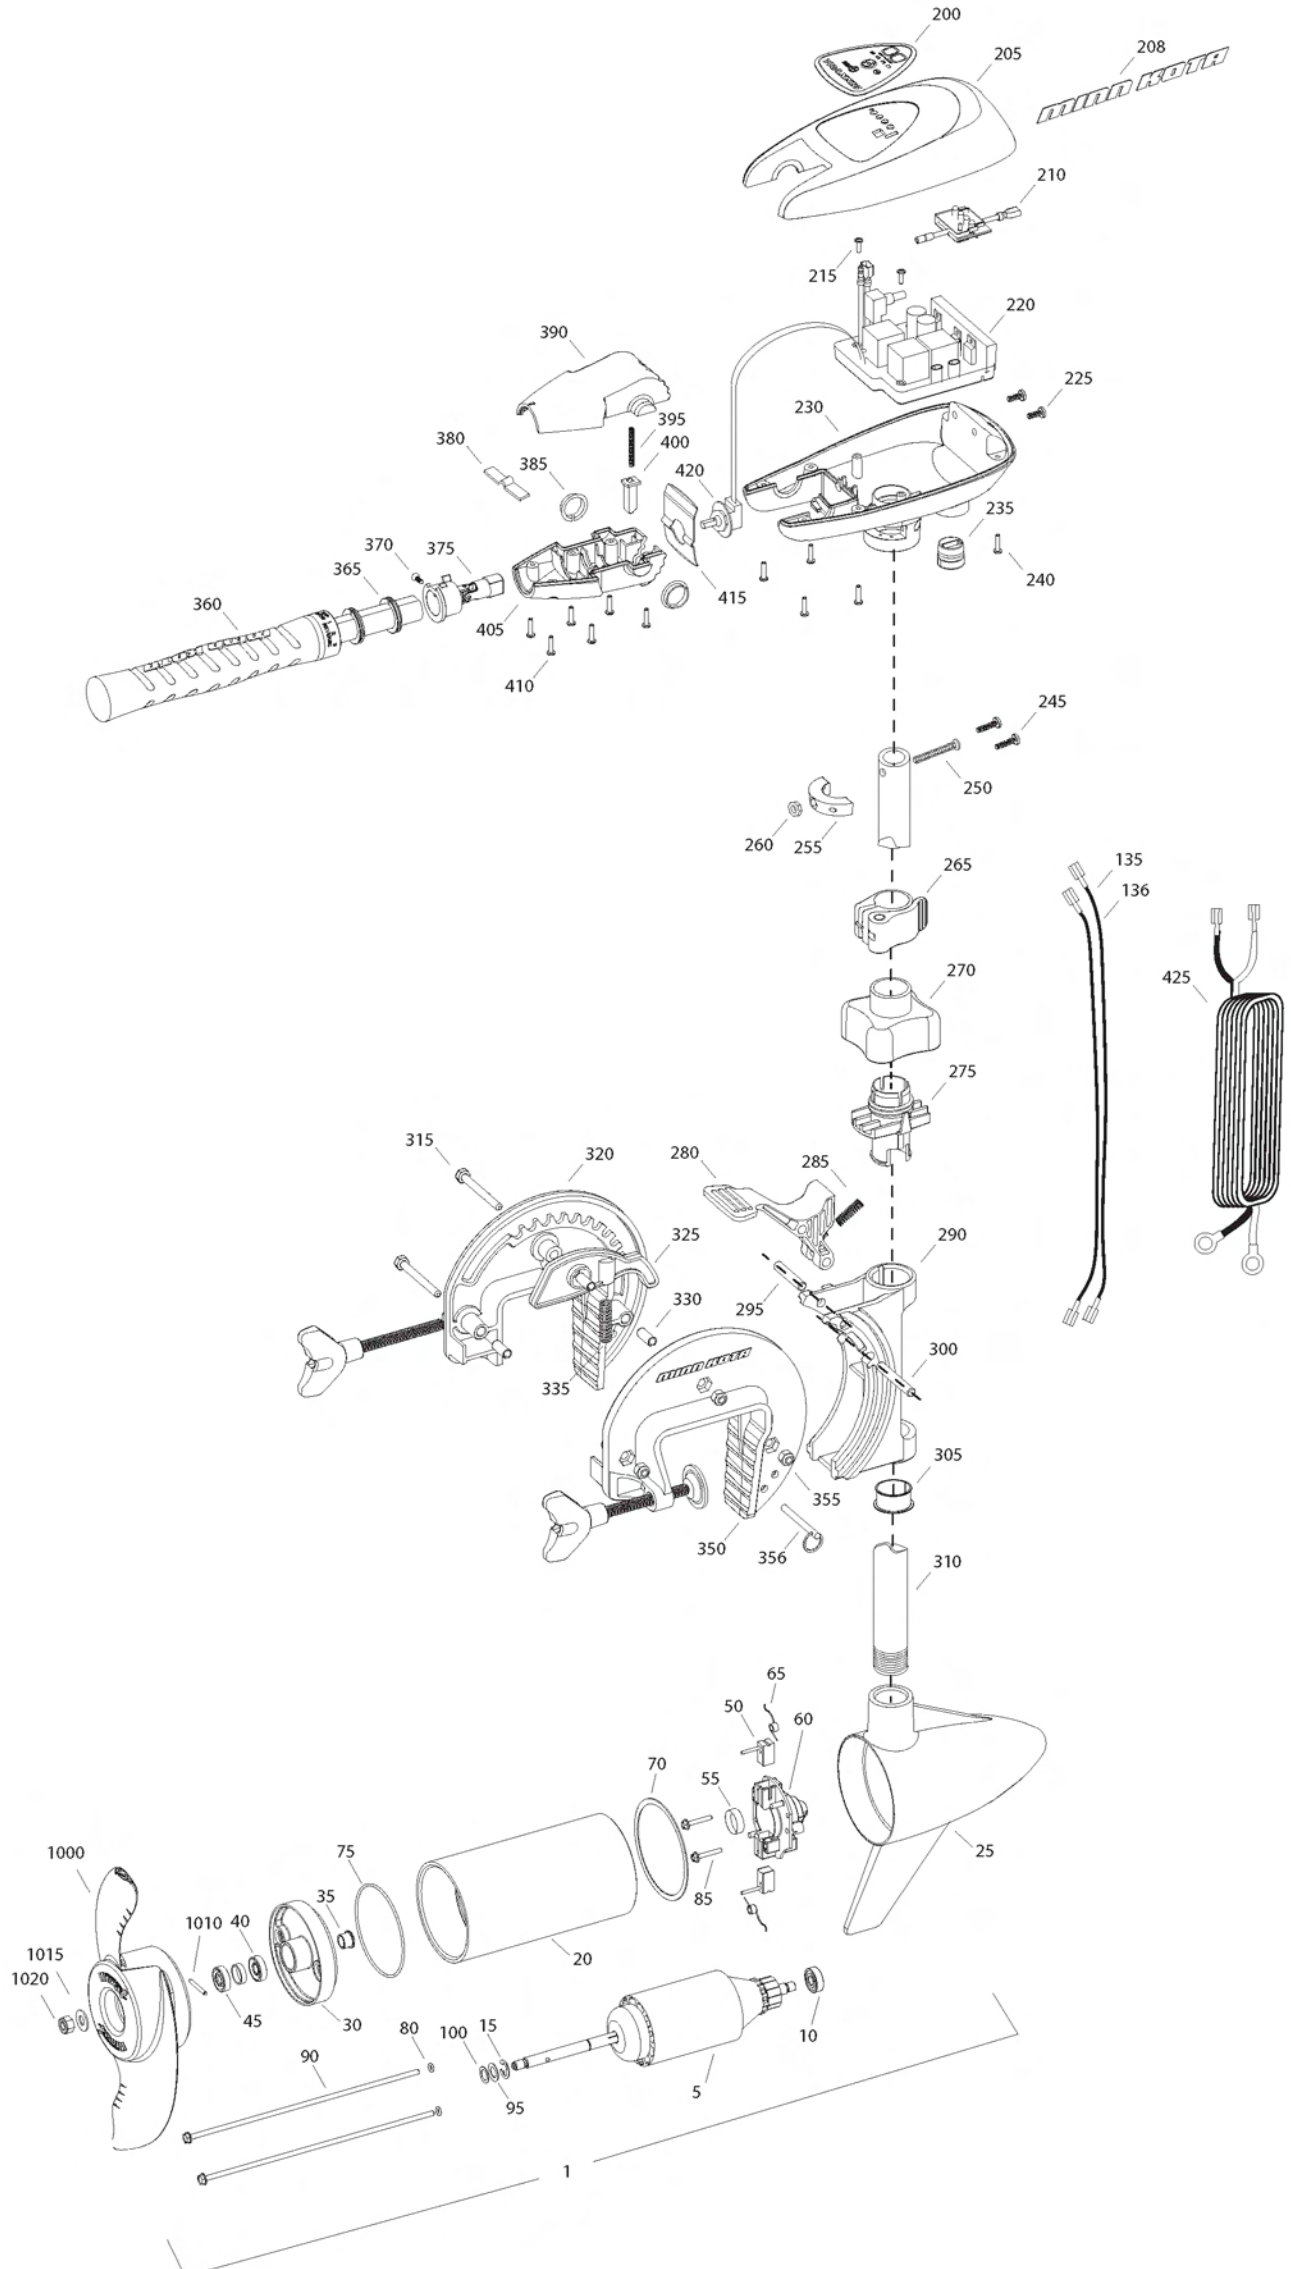

RT55/T
55 LBS THRUST
12 VOLT 50 AMPS
36" & 42" SHAFT

for use with "M" serial numbers
2-year warranty

Item	P/N	Description	Qty	Item	P/N	Description	Qty	Item	P/N	Description	Qty
1	2097096	12V Motor 42" SW	1	■	2991797	Bracket assy, Composite [270-356]	1	■	1378170	Propeller kit	
5	2-100-121	Armature assembly	1	270	2060100	Knob, steering tension, soft	1	1000	2091170	Propeller	1
10	140-010	Bearing	1	275	2068400	Collet	1	1010	2092600	Drive pin, small	1
15	788-015	Retaining ring	1	280	2064200	Lock arm	1	1015	2151726	Washer, prop, small	1
20	2-200-301	Center housing assembly	1	285	2062701	Spring, lock arm	1	1020	2198400	Nut, nylock, prop, Anode	1
25	421-336	Brush end housing assembly	1	290	2061821	Hinge	1				
30	2-400-337	Plain end housing assembly	1	295	2062603	Pin, lock, ss	1				
35	144-049	Flange bearing	1	300	2062603	Pin, lock, ss	1				
40	880-003	Seal	1	305	2037301	Bushing, hinge	1				
45	880-006	Seal with shield	1	310	2002011	Tube 36"	1				
50	188-036	Brush	2		2002012	Tube 42"	1				
55	725-050	Paper tube	1	315	2063501	Bolt 1/4-20 x 2 3/8", ss	3				
60	738-036	Brush plate assembly	1	320	2771950	Bracket, right, FW	1				
65	975-040	Brush spring	2	325	2067905	Cam deactivator	1				
70	337-036	Gasket	1	330	2067306	Bushing, dowel 1/4 x 1/2	3				
75	701-081	O-ring, motor	1	335	2062702	Spring, cam deactivator	1				
80	701-008	O-ring, thru-bolt	2	■	2881380	Clamp screw kit	2 per kit				
85	830-007	Screw, 8-32	2	350	2771955	Bracket, left, FW	1				
90	830-042	Thru-bolt	2	355	2263103	Nut, 1/4-20, nylock, ss	3				
95	990-067	Washer, steel	2	356	2062604	Pin, stop	1				
100	990-070	Washer, nylatron	2								
135	640-002	Leadwire, black	1	■	2990956	Handle assy, 5SPD [360-410]	1				
136	640-113	Leadwire, red	1	360	2990456	Grip/handle assy, 5SPD [360-375]	1				
■	2888460	Seal and O-ring Kit		365	2060015	Bearing, handle	2				
				370	2063405	Screw, #6 PFH SS	1				
200	2195654	Decal, c-box cover	1	375	2884092	Yoke / spider assy	1				
205	2060296	C-box cover	1	380	2302742	Spring, detent, off	1				
208	2325666	Decal - MinnKota	2	385	2060005	Bearing, handle pivot	2				
210	2074080	Battery meter, 12v SW	1	390	2060900	Handle pivot, top	1				
215	2043427	Screw, #8 x 7/8 SS	2	395	2302745	Spring, release button	1				
220	2184016	Control board, 12v	1	400	2063700	Button, release	1				
225	2303434	Screw, #8-30 x 5/8 SS	2	405	2060905	Handle pivot, bottom	1				
230	2062503	Control box, VARS, SW	1	410	2303412	Screw, #6 x 5/8 SS	6				
235	2062905	Strain relief	1	420	2061700	Washer, pot holder	1				
240	2303412	Screw, #6 x 5/8 SS	6	415	2062715	Spring, handle pivot	1				
245	2263434	Screw, #8 x 1 SS	2	425	2992524	Leadwire assy, includes [235]	1				
250	2383407	Screw, #10-24 x 2 SS	1								
255	2061517	Collar, c-box	1								
260	2383124	Nut, 10-24, nylock, SS	1								
265	2991521	Cam lock/depth collar assy	1								