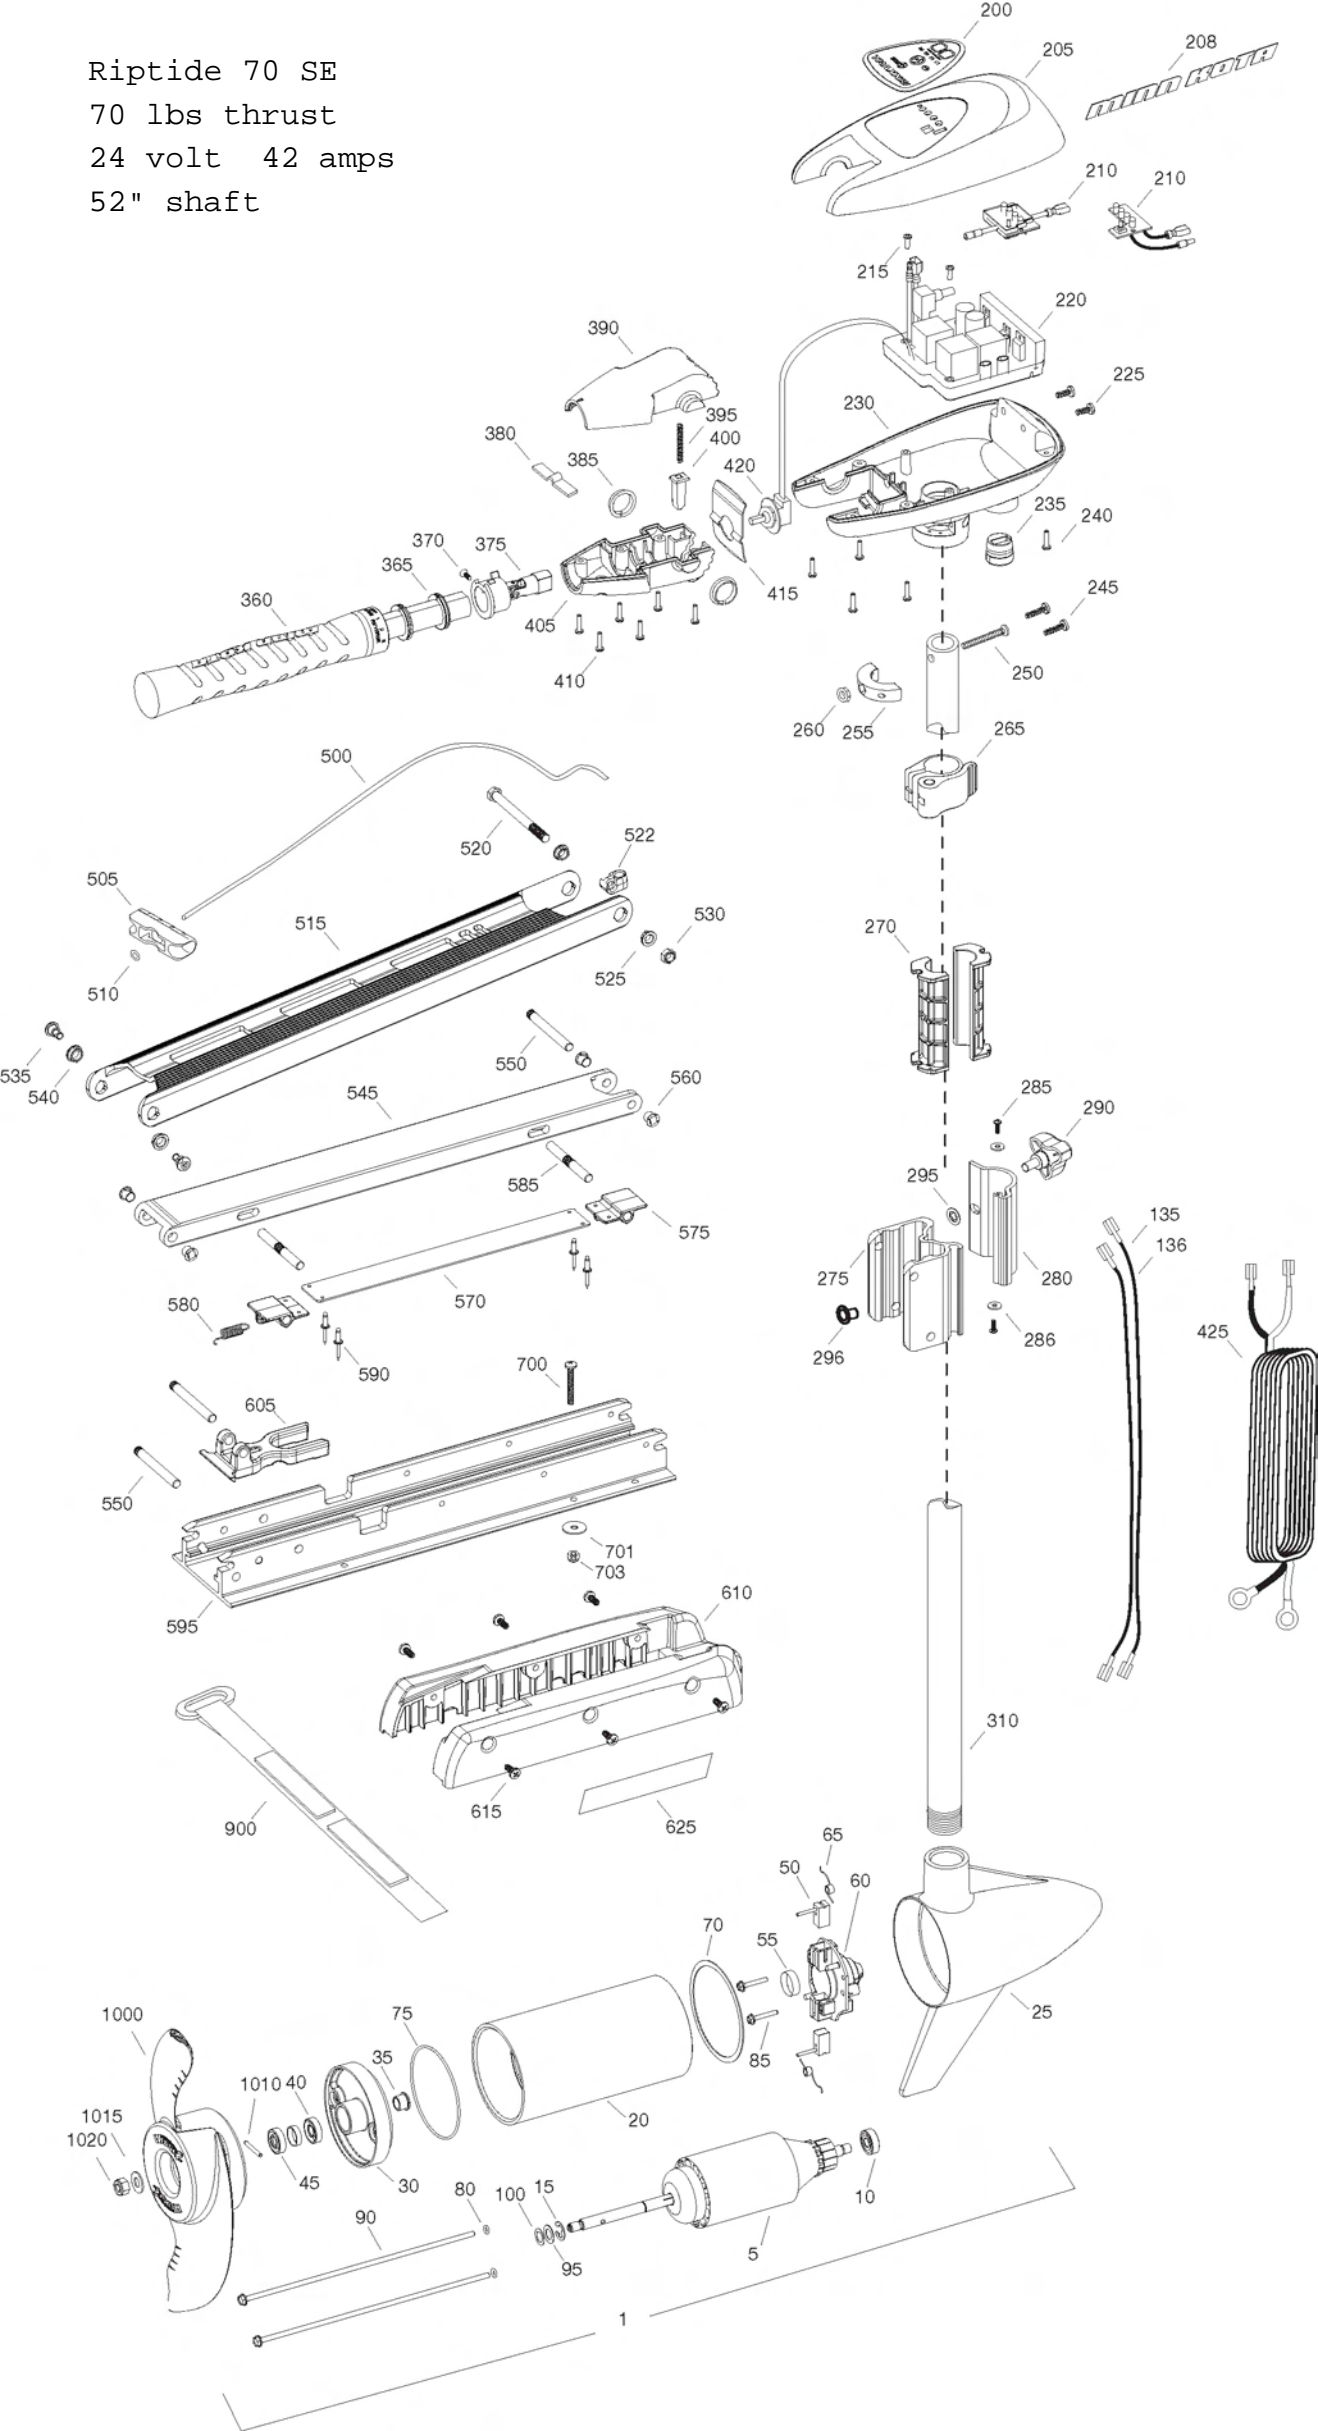

Riptide 70 SE
70 lbs thrust
24 volt 42 amps
52" shaft

ITEM #	QTY	PART NUMBER	DESCRIPTION
1	1	2096036	24V MOTOR 52" SW
5	1	2-100-119	ARMATURE ASSEMBLY
10	1	140-010	BEARING
15	1	788-015	RETAINING RING
20	1	2-200-304	CENTER HOUSING ASSEMBLY
25	1	421-336	BRUSH END HOUSING ASSEMBLY
30	1	2-400-337	PLAIN END HOUSING ASSEMBLY
35	1	144-049	FLANGE BEARING
40	1	880-003	SEAL
45	1	880-006	SEAL WITH SHIELD
50	2	188-037	BRUSH
55	1	725-050	PAPER TUBE
60	1	738-036	BRUSH PLATE ASSEMBLY
65	2	975-040	BRUSH SPRING
70	1	337-036	GASKET
75	1	701-081	O-RING, MOTOR
80	2	701-008	O-RING, THRU-BOLT
85	2	830-007	SCREW, 8-32
90	2	830-008	THRU-BOLT
95	2	990-067	WASHER, STEEL
100	2	990-070	WASHER, NYLATRON
135	1	640-007	LEADWIRE, BLACK
136	1	640-106	LEADWIRE, RED
■		2888460	SEAL AND O-RING KIT
200	1	2195655	DECAL, C-BOX COVER
205	1	2060296	C-BOX COVER
208	2	2325666	DECAL - MINN KOTA
210	1	2074081	BATTERY METER, 24V SW
215	2	3043427	SCREW, #8 X 7/8 SS
220	1	2184007	CONTROL BOARD, 24/36V
225	2	2303434	SCREW, #8-30 X 5/8 SS
230	1	2062503	CONTROL BOX VARS, SW
235	1	2062905	STRAIN RELIEF
240	6	2303412	SCREW, #6 X 5/8 SS
245	2	2263434	SCREW, #8 X 1 SS
250	1	2383407	SCREW, #10-24 X 2 SS
255	1	2061517	COLLAR, C-BOX
260	1	2383124	NUT, 10-24, NYLOCK, SS
265	1	2991521	CAM LOCK/DEPTH COLLAR ASSY
270	2	2261537	HINGE SLEEVE
■	1	2991839	HINGE & DOOR ASSEMBLY [275-295]
275	1	2261894	HINGE BASE ASSEMBLY
280	1	2261898	HINGE DOOR
285	2	2332100	SCREW, 8-32 X 3/8, SS