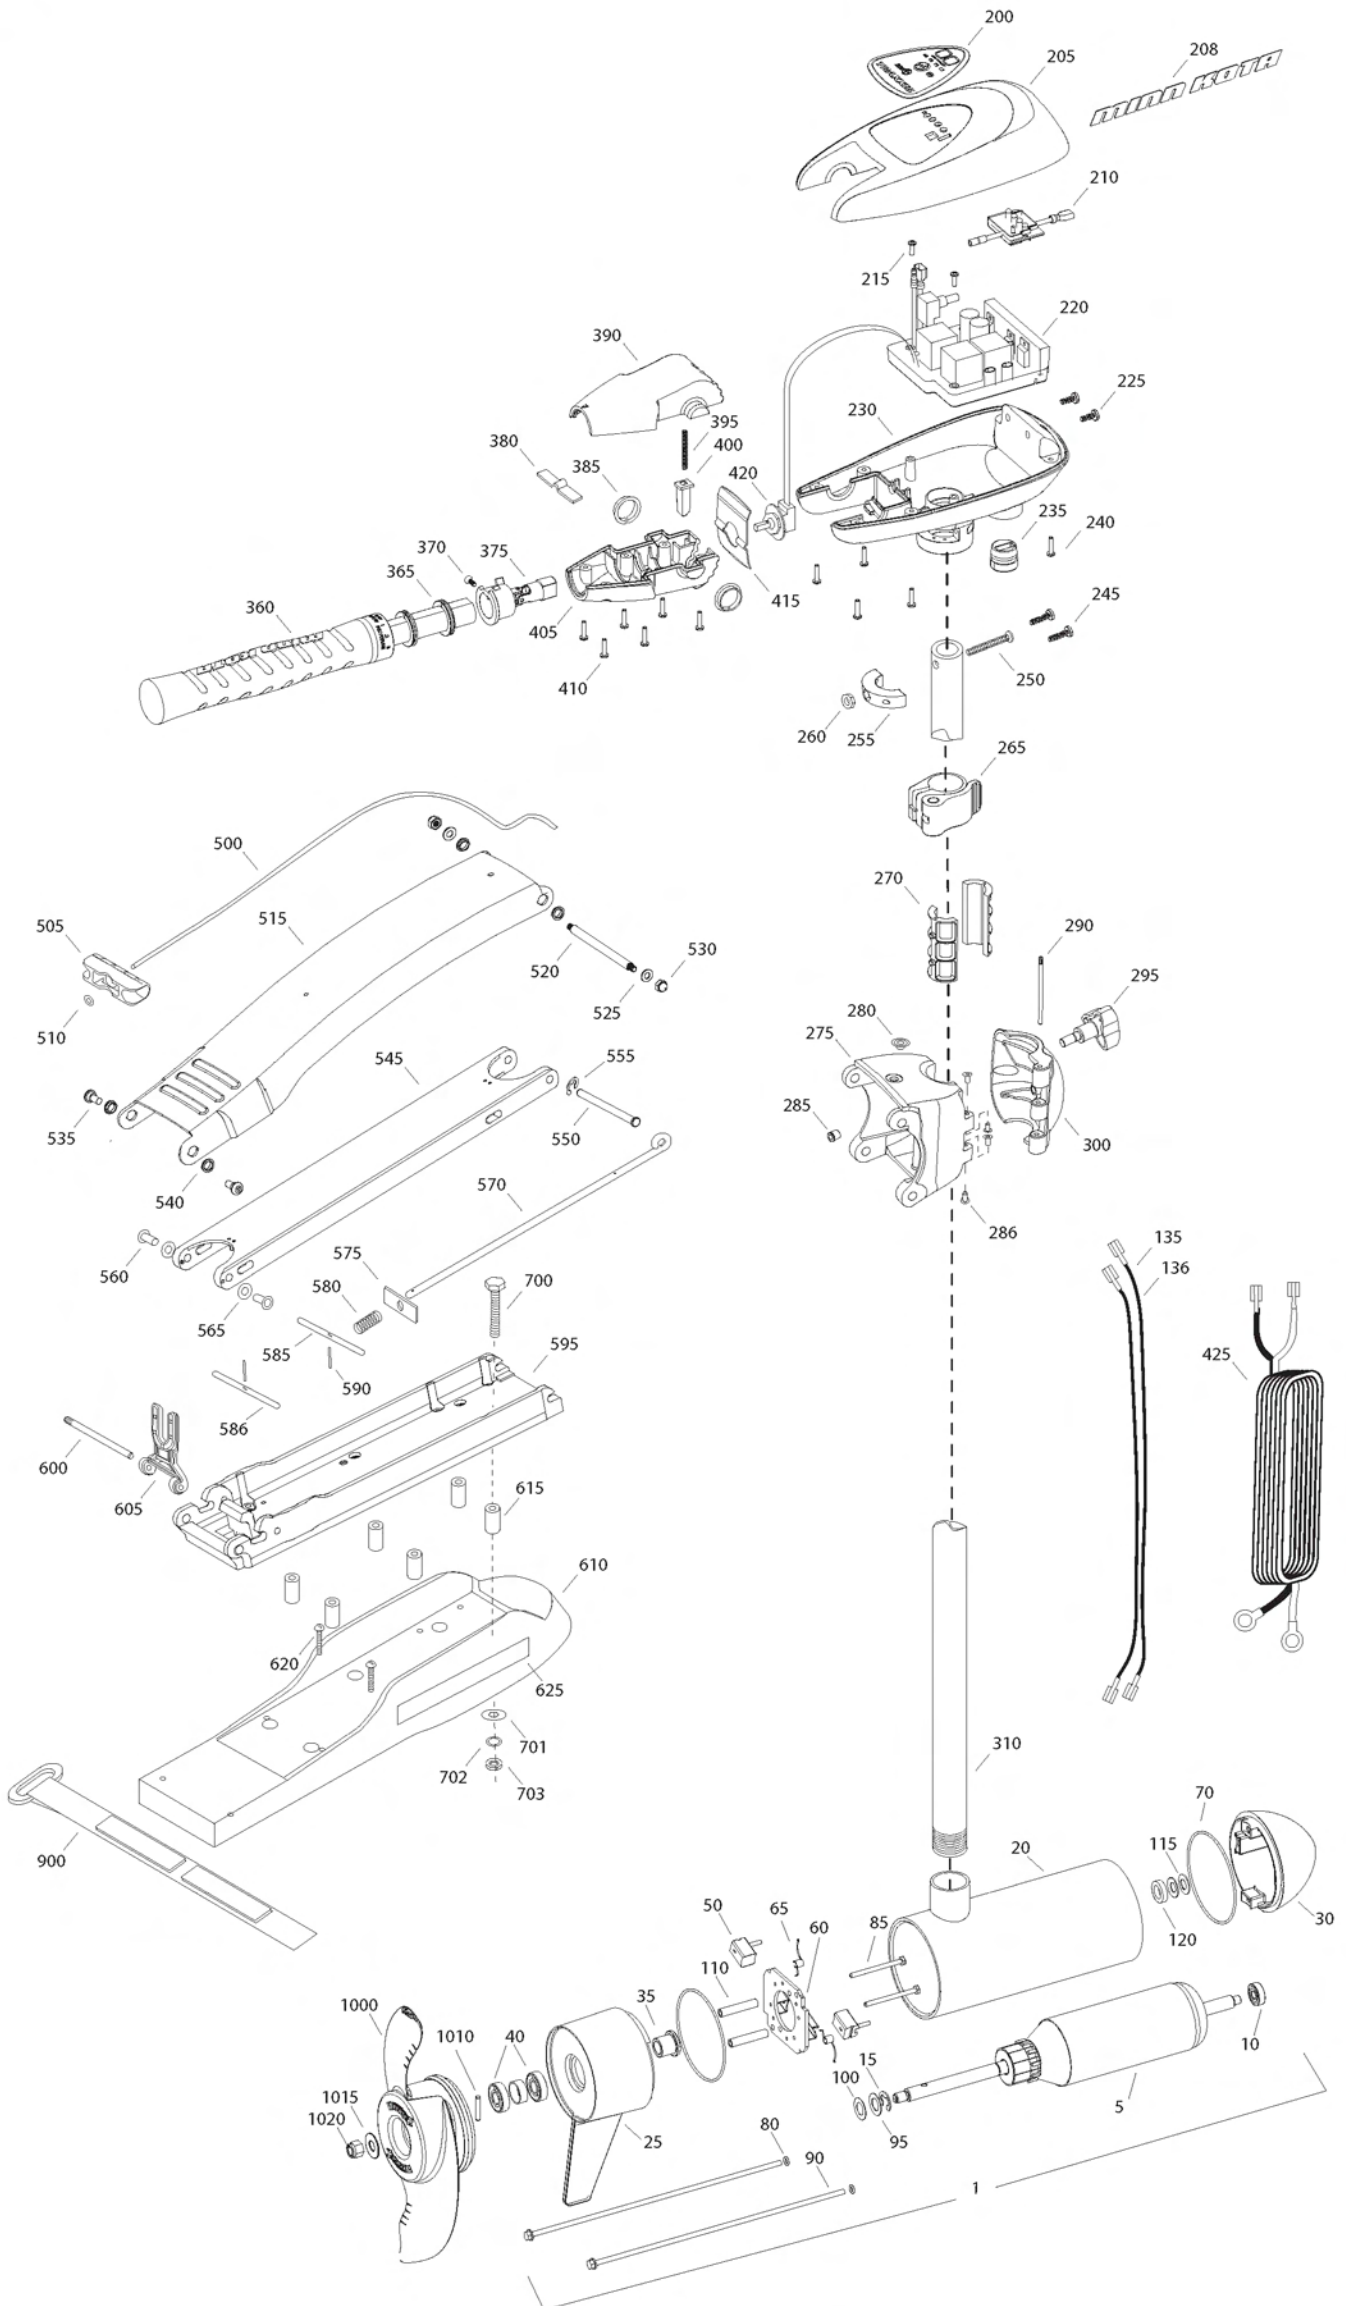

RT80/SM LATCH & DOOR
80 LBS THRUST
24 VOLT 56 AMPS
52" SHAFT

for use with "M" serial numbers
2-year warranty

Item	P/N	Description	Qty	Item	P/N	Description	Qty	Item	P/N	Description	Qty
1	2316228	24V Motor 52" SW	1	360	2990456	Grip/handle assy, VARS [360-375]	1	■	1378132	Propeller kit WW2	
5	2-100-214	Armature assembly	1	365	2060015	Bearing, handle	2	■	2994876	Propeller bag assy	
10	140-010	Bearing	1	370	2063405	Screw, #6 PFH SS	1	1000	2331160	Propeller WW2	1
15	788-040	Retaining ring	1	375	2884092	Yoke / spider assy, VARS	1	1010	2262658	Drive pin, large	1
20	2-200-397	Center housing assembly	1	380	2302742	Spring, detent, off	1	1015	2091701	Washer, prop, large	1
25	2-300-340	Brush end housing assembly	1	385	2060005	Bearing, handle pivot	2	1020	2198401	Nut, nylock, prop, Anode	1
30	421-376	Plain end housing assembly STD	1	390	2060900	Handle pivot, top	1				
35	144-017	Flange bearing	1	395	2302745	Spring, release button	1				
40	880-025	Seal	2	400	2063700	Button, release	1				
50	188-094	Brush	2	405	2060905	Handle pivot, bottom	1				
60	9-738-004	Brush plate assembly	1	410	2303412	Screw, #6 x 5/8 SS	6				
65	975-041	Brush spring	2								
70	701-043	O-ring, motor	2	415	2062715	Spring, handle pivot	1				
80	701-009	O-ring, thru-bolt	2	420	2061700	Washer, pot holder	1				
85	830-027	Screw, 10-32 x 2	2	425	2992523	Leadwire assy	1				
90	830-094	Thru-bolt	2								
95	990-051	Washer, steel	2	■	2991845	Mount, Bow Assy	1				
100	990-052	Washer, nylatron	2			[500-625]					
110	973-025	Spacer, brush plate	2	500	2251601	Rope	1				
115	992-010	Washer, Belleville	2	505	2150400	Pull grip	1				
120	990-045	Spacer, thrust	1	510	2151700	Washer	1				
135	640-018	Leadwire, black	1	515	2264244	Arm, upper, std, sw	1				
136	640-123	Leadwire, red	1	520	2262604	Pin, bowguard, upper	1				
■	2889460	Seal and O-ring Kit		525	2261722	Washer, 5/16", ss	2				
				530	2223100	Nut, 5/16-18 SS	2				
200	2195659	Decal, c-box cover	1	535	2263500	Bolt, shoulder	2				
205	2060296	C-box cover	1	540	2293501	Bushing, SS	2				
208	2325666	Decal - MinnKota	2	545	2994351	Arm, Lower, std, sw	1				
210	2074081	Battery meter, 24v SW	1	550	2262622	Pin, clevis ss	1				
215	3043427	Screw, #8 x 7/8 SS	2	555	2263011	E-clip, ss	1				
220	2184017	Control board, 24/36v	1	560	2267318	Bushing, nyliner	2				
225	2303434	Screw, #8-30 x 5/8 SS	2	565	2261708	Washer, spacer, .010 thk	as req'd				
230	2062503	Control box, VARS, SW	1	570	2153603	Eyeshaft, ss	1				
235	2062905	Strain relief	1	575	2262703	Spring stop	1				
240	2303412	Screw, #6 x 5/8 SS	6	580	2152701	Spring, lock bar, ss	1				
245	2263434	Screw, #8 x 1 SS	2	585	2233621	Lock bar, front, ss	1				
250	2383407	Screw, #10-24 x 2 SS	1	586	2233623	Lock bar, back, ss	1				
255	2061517	Collar, c-box	1	590	2152612	Spring pin, ss	2				
260	2383124	Nut, 10-24, nylock, SS	1	595	2773983	Bowplate w/ insert, std, fw	1				
265	2991521	Cam lock/depth collar assy	1	600	2260505	Hinge pin, ss	1				
				605	2293811	Yoke, Max	1				
■	2991808	Hinge & door assembly [270-300]	1	610	2263917	Motor rest, std, fw	1				
270	2151532	Hinge sleeve	2	615	2261505	Spacer, motor rest	6				
275	2991782	Hinge base assembly	1	620	2263434	Screw, #8, SS	2				
280	2232315	Eyelet SS	1	625	2065677	Decal, motor rest	2				
286	2236001	Bushing, nyliner	4								
285	2264706	Insert, hinge base	1	■	2994830	Bag assembly	1				
290	2262642	Pin, hinge door	1	700	2263431	Screw, 1/4-20 x 3 1/2" PPH, SS	6				
295	2260902	Knob, door	1	701	2301720	Washer, rubber mounting	6				
300	2261859	Hinge door	1	702	2261713	Washer, 1/4 SS	6				
				703	2263101	Nut, 1/4-20 Nylock, SS	6				
310	2002014	Tube Composite 52"	1								
■	2990957	Handle assy, VARS [360-410]	1	900	2263804	Strap, hold down	1				