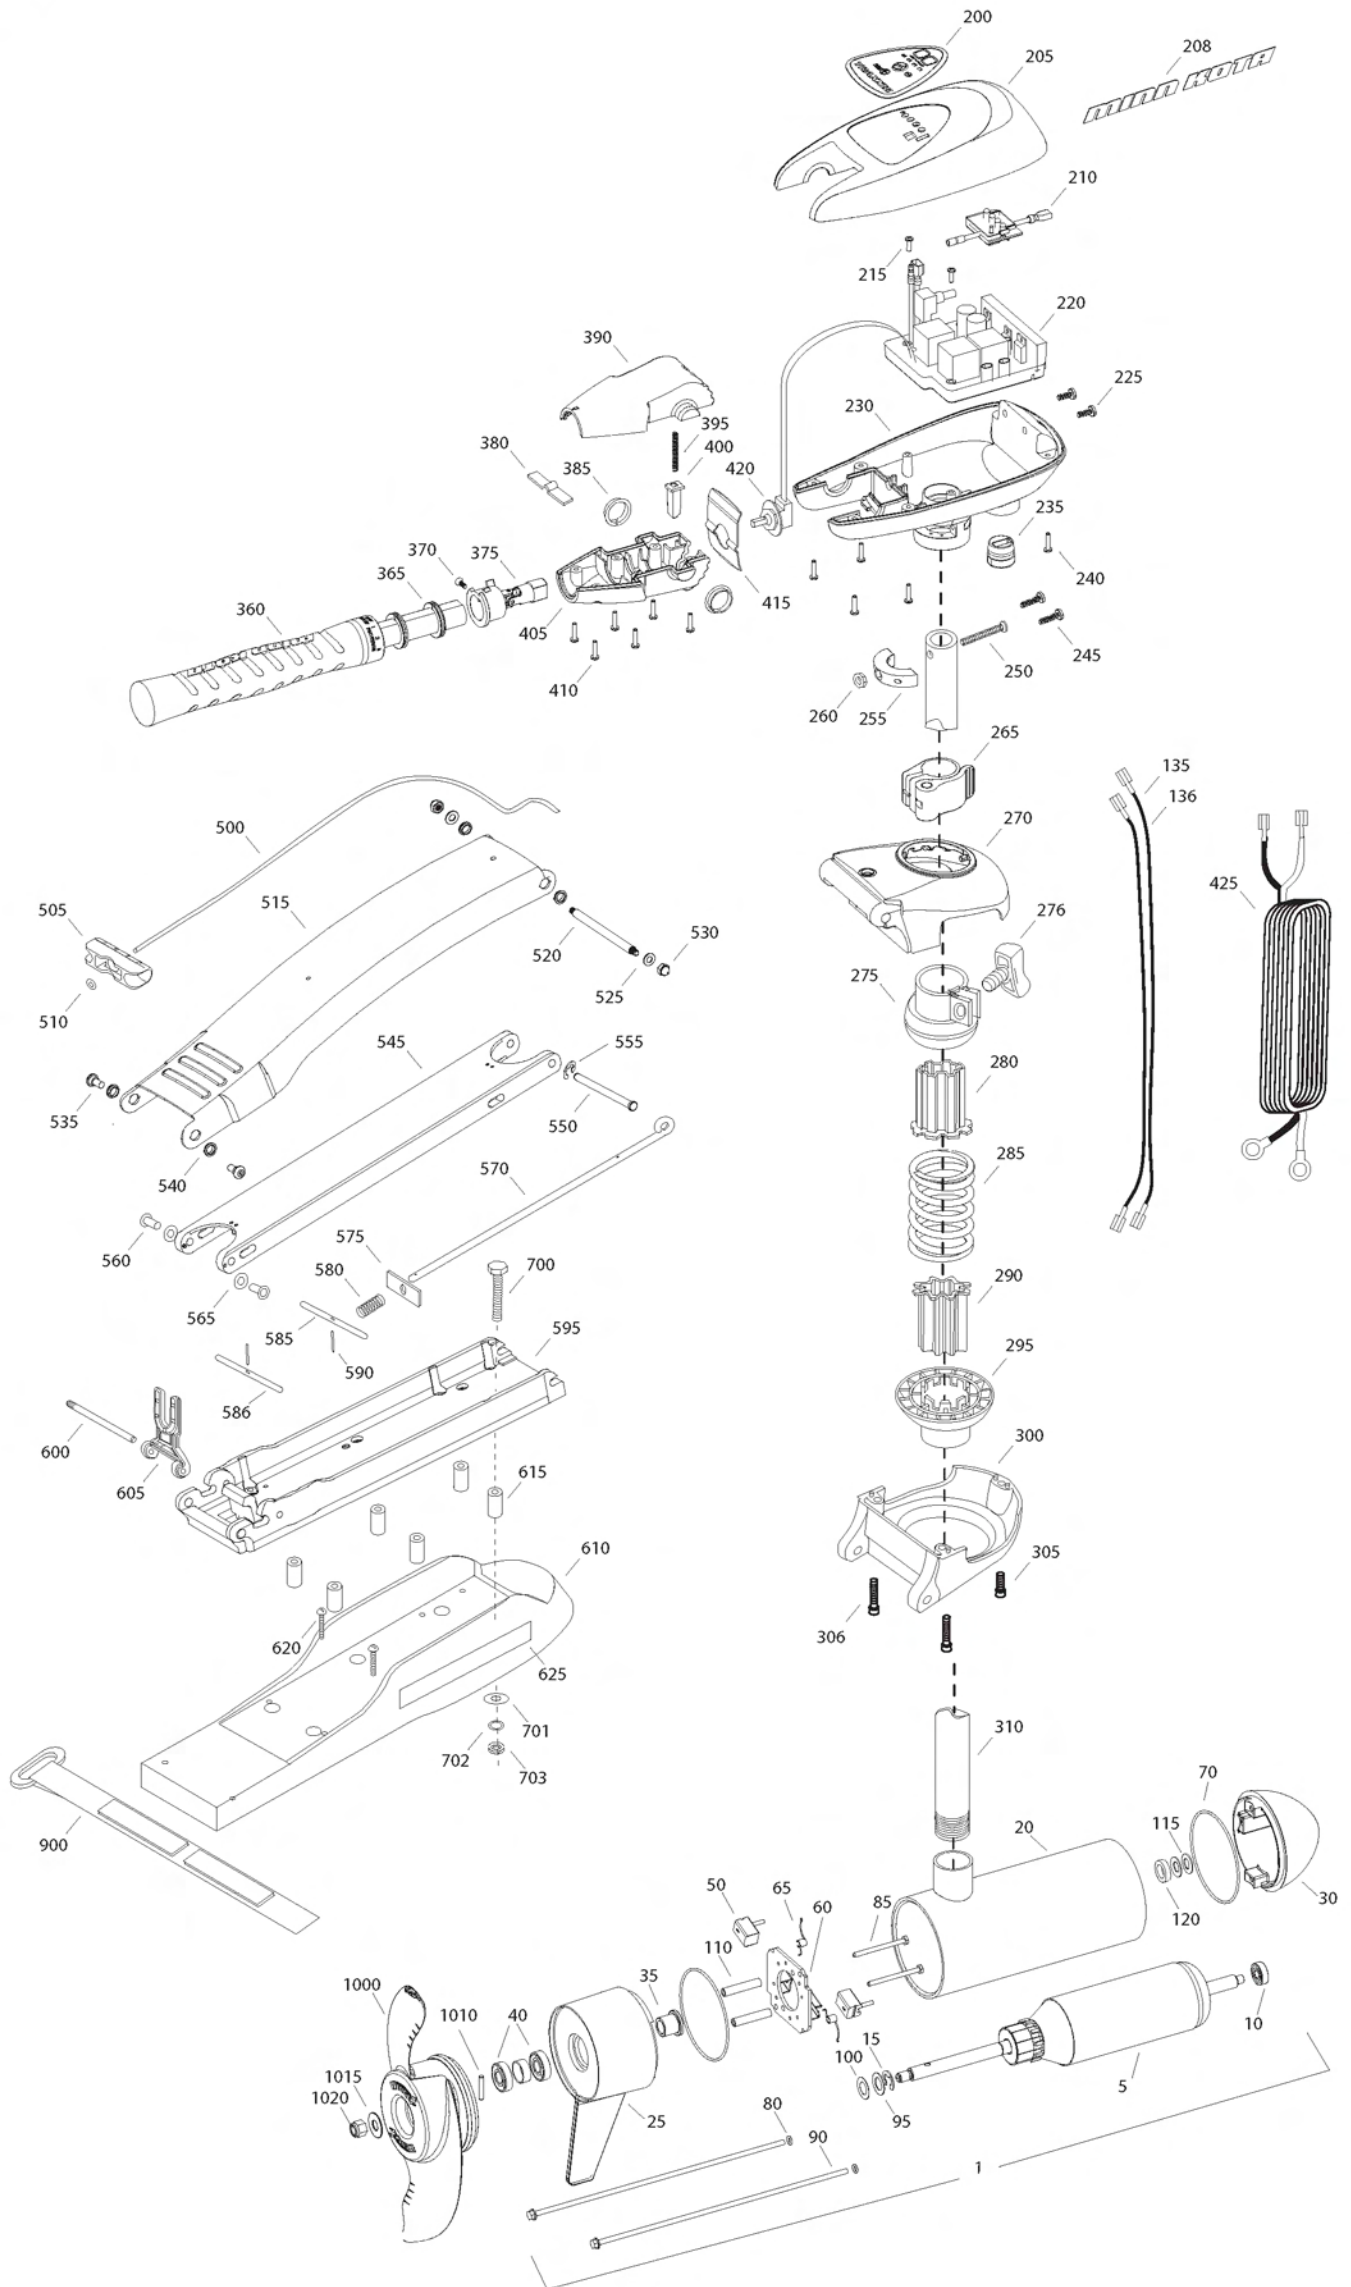

**RT80/SM**  
**80 LBS THRUST**  
**24 VOLT 56 AMPS**  
**62" SHAFT**

for use with "M" serial numbers  
2-year warranty

Item	P/N	Description	Qty	Item	P/N	Description	Qty	Item	P/N	Description	Qty
1	2316226	24V Motor 62" SW	1	■	2990957	Handle assy, VARS [360-410]	1				
5	2-100-214	Armature assembly	1	360	2990456	Grip/handle assy, VARS [360-375]	1	■	1378132	Propeller kit WW2	
10	140-010	Bearing	1	365	2060015	Bearing, handle	2	■	2994876	Propeller bag assy	
15	788-040	Retaining ring	1	370	2063405	Screw, #6 PFH SS	1	1000	2331160	Propeller WW2	1
20	2-200-397	Center housing assembly	1	375	2884092	Yoke / spider assy, VARS	1	1010	2262658	Drive pin, large	1
25	2-300-340	Brush end housing assembly	1	380	2302742	Spring, detent, off	1	1015	2091701	Washer, prop, large	1
30	421-376	Plain end housing assembly STD	1	385	2060005	Bearing, handle pivot	2	1020	2198401	Nut, nylock, prop, Anode	1
35	144-017	Flange bearing	1	390	2060900	Handle pivot, top	1				
40	880-025	Seal	2	395	2302745	Spring, release button	1				
50	188-094	Brush	2	400	2063700	Button, release	1				
60	9-738-004	Brush plate assembly	1	405	2060905	Handle pivot, bottom	1				
65	975-041	Brush spring	2	410	2303412	Screw, #6 x 5/8 SS	6				
70	701-043	O-ring, motor	2								
80	701-009	O-ring, thru-bolt	2	415	2062715	Spring, handle pivot	1				
85	830-027	Screw, 10-32 x 2	2	420	2061700	Washer, pot holder	1				
90	830-094	Thru-bolt	2	425	2992523	Leadwire assy	1				
95	990-051	Washer, steel	2								
100	990-052	Washer, nylatron	2	■	2991847	Mount, Bow Assy bow guard	1				
110	973-025	Spacer, brush plate	2			[270-306], [500-625]					
115	992-010	Washer, Belleville	2	500	2251601	Rope	1				
120	990-045	Spacer, thrust	1	505	2150400	Pull grip	1				
135	640-021	Leadwire, black	1	510	2151700	Washer	1				
136	640-126	Leadwire, red	1	515	2264249	Arm, upper, std, sw	1				
■	2889460	Seal and O-ring Kit		520	2262604	Pin, bowguard, upper	1				
				525	2261722	Washer, 5/16", ss	2				
200	2195659	Decal, c-box cover	1	530	2223100	Nut, 5/16-18 SS	2				
205	2060296	C-box cover	1	535	2263500	Bolt, shoulder	2				
208	2325666	Decal - MinnKota	2	540	2293501	Bushing, SS	2				
210	2074081	Battery meter, 24v SW	1	545	2994356	Arm, Lower, std, sw	1				
215	3043427	Screw, #8 x 7/8 SS	2	550	2262622	Pin, clevis ss	1				
220	2184017	Control board, 24/36v	1	555	2263011	E-clip, ss	1				
225	2303434	Screw, #8-30 x 5/8 SS	2	560	2267318	Bushing, nylon	2				
230	2062503	Control box, VARS, SW	1	565	2261708	Washer, spacer, .010 thk	as reqd				
235	2062905	Strain relief	1	570	2153605	Eyeshaft, ss	1				
240	2303412	Screw, #6 x 5/8 SS	6	575	2262703	Spring stop	1				
245	2263434	Screw, #8 x 1 SS	2	580	2152701	Spring, lock bar, ss	1				
250	2383407	Screw, #10-24 x 2 SS	1	585	2233621	Lock bar, front, ss	1				
255	2061517	Collar, c-box	1	586	2233623	Lock bar, back, ss	1				
260	2383124	Nut, 10-24, nylock, SS	1	590	2152612	Spring pin, ss	2				
265	2991521	Cam lock/depth collar assy	1	595	2773982	Bowplate w/ insert, std, sw	1				
				600	2260505	Hinge pin, ss	1				
■	2991764	Bowguard Assembly SW [270-306]	1	605	2293811	Yoke, Max	1				
270	2991779	Bracket, top	1	610	2263919	Motor rest, std, sw	1				
275	2261525	Spring sleeve, Upper	1	615	2261505	Spacer, motor rest	6				
276	2011366	Knob, collar, ss	1	620	2263434	Screw, #8, SS	2				
280	2264702	Tube insert, bowmount	2	625	2065677	Decal, motor rest	2				
285	2262705	Spring, bowguard	1								
295	2261535	Spring sleeve, Lower	1	■	2994830	Bag assembly	1				
300	2991777	Bracket Assy, bottom	1	700	2263431	Screw, 1/4-20 x 3 1/2" PPH, SS	6				
305	2263422	Screw, 5/16 x 1" SHCS ss	1	701	2301720	Washer, rubber mounting	6				
306	2263424	Screw, 5/16 x 2.5" SHCS ss	2	702	2261713	Washer, 1/4 SS	6				
				703	2263101	Nut, 1/4-20 Nylock, SS	6				
310	2002015	Tube Composite 62"	1								
				900	2263804	Strap, hold down	1				