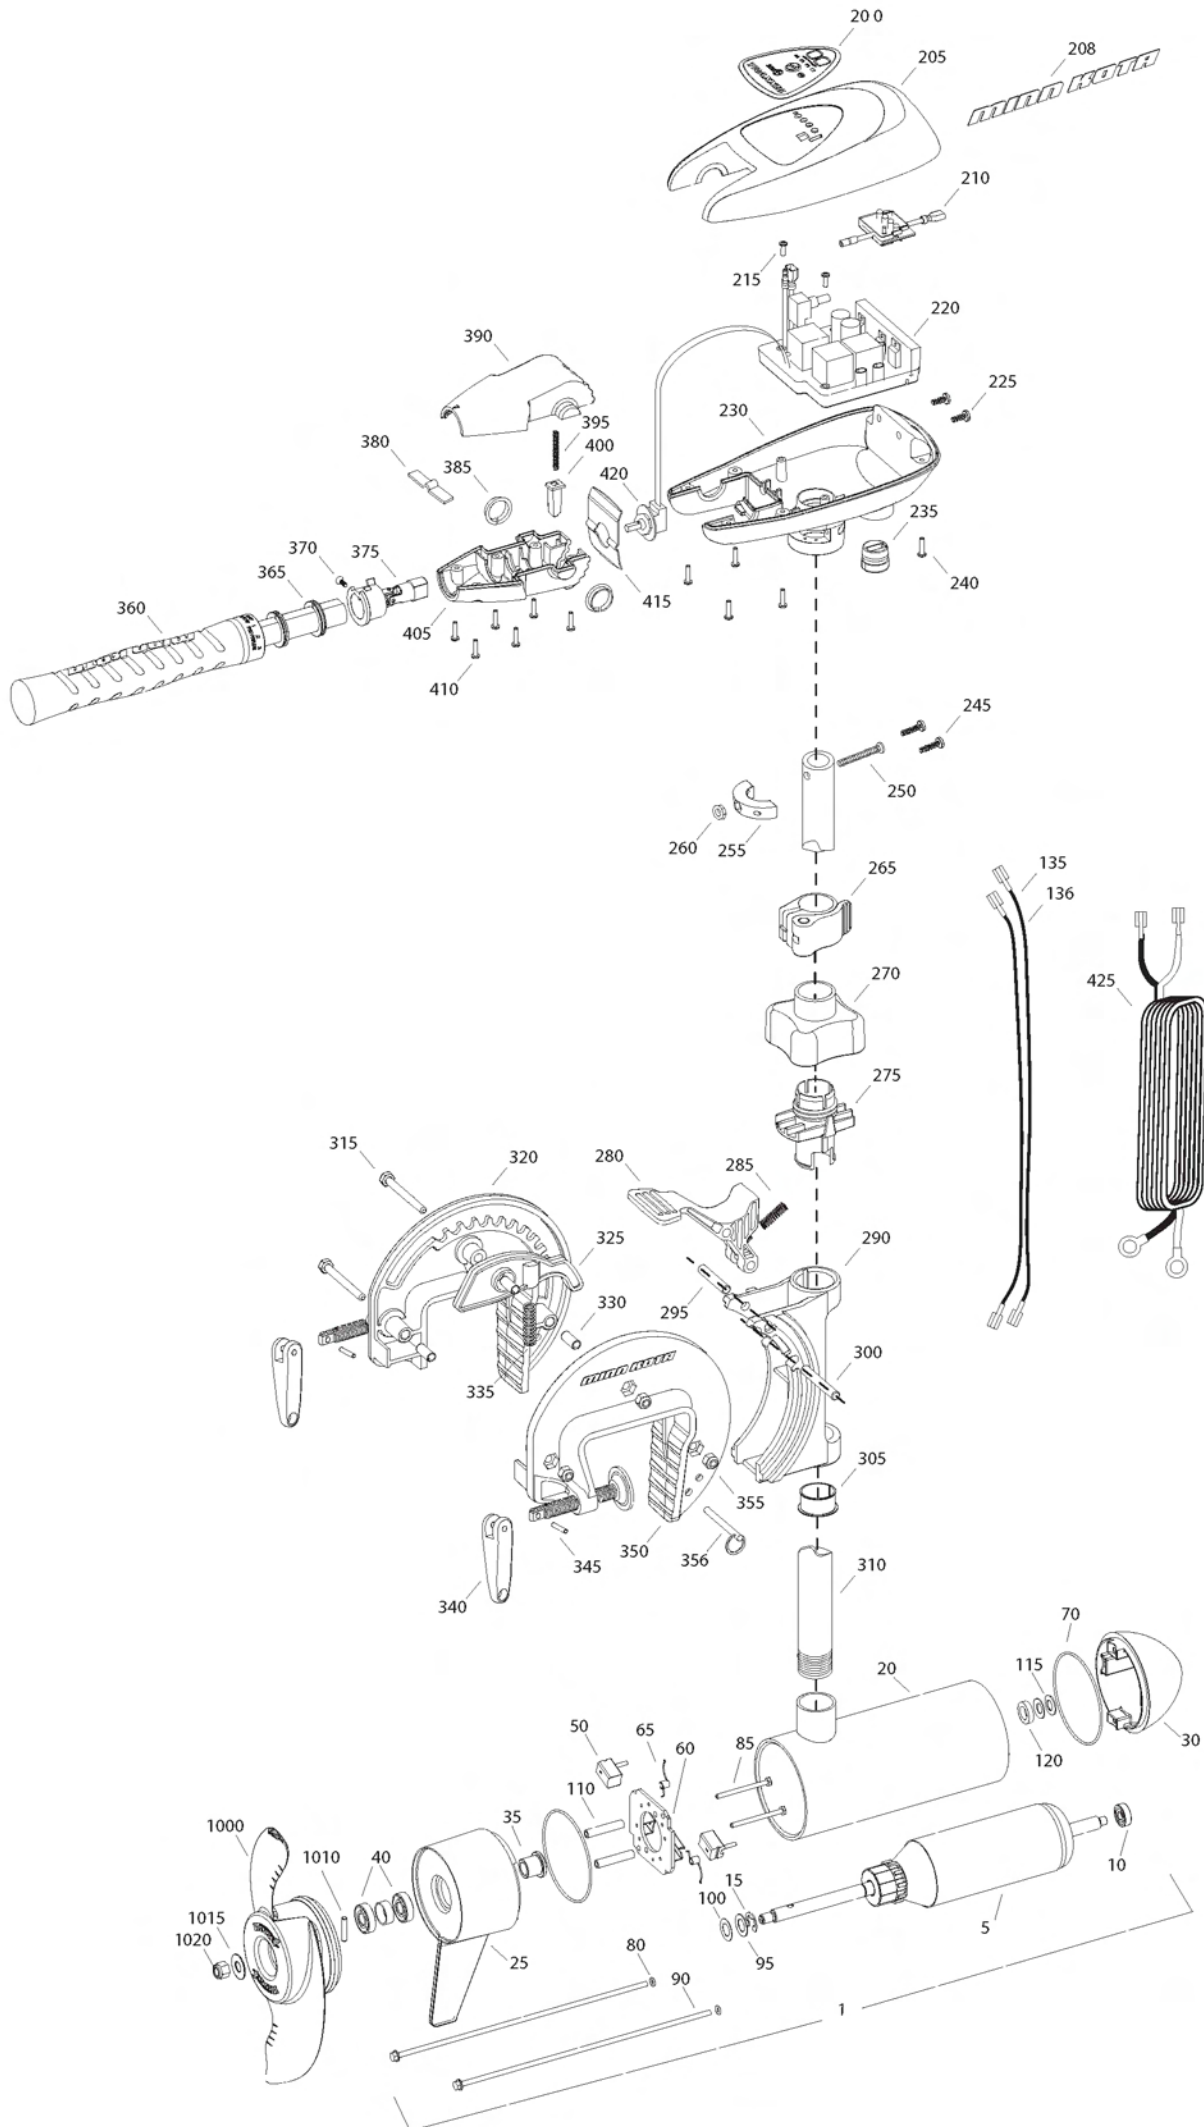

RT80/T
80 LBS THRUST
24 VOLT 56 AMPS
42" SHAFT

for use with "M" serial number
2-year warranty

Item	P/N	Description	Qty	Item	P/N	Description	Qty	Item	P/N	Description	Qty
1	2316228	24V Motor 42" SW	1	270	2060100	Knob, steering tension, soft	1	1000	2331160	Propeller WW2	1
5	2-100-214	Armature assembly	1	275	2068400	Collet	1	1010	2262658	Drive pin, large	1
10	140-010	Bearing	1	280	2064200	Lock arm	1	1015	2091701	Washer, prop, large	1
15	788-040	Retaining ring	1	285	2062701	Spring, lock arm	1	1020	2198401	Nut, nylock, prop, Anode	1
20	2-200-397	Center housing assembly	1	290	2061821	Hinge	1				
25	2-300-340	Brush end housing assembly	1	295	2062603	Pin, lock, ss	1				
30	421-376	Plain end housing assembly STD	1	300	2062603	Pin, lock, ss	1				
35	144-017	Flange bearing	1	305	2037301	Bushing, hinge	1				
40	880-025	Seal	2	310	2002012	Tube 42"	1				
50	188-094	Brush	2	315	2063501	Bolt 1/4-20 x 2 3/8", ss	3				
60	9-738-004	Brush plate assembly	1	320	2771949	Bracket, right, SW	1				
65	975-041	Brush spring	2	325	2067905	Cam deactivator	1				
70	701-043	O-ring, motor	2	330	2067306	Bushing, dowel 1/4 x 1/2	3				
80	701-009	O-ring, thru-bolt	2	335	2062702	Spring, cam deactivator	1				
85	830-027	Screw, 10-32 x 2	2	■	2771303	Clamp screw kit	2 per kit				
90	830-094	Thru-bolt	2	340	2050925	Handle, clamp	2				
95	990-051	Washer, steel	2	345	2052625	Roll pin	2				
100	990-052	Washer, nylon	2	350	2771948	Bracket, left, SW	1				
110	973-025	Spacer, brush plate	2	355	2263103	Nut, 1/4-20, nylock, ss	3				
115	992-010	Washer, Belleville	2	356	2062604	Pin, stop	1				
120	992-045	Spacer, thrust	1								
135	640-018	Leadwire, black	1	■	2990957	Handle assy, VARS [360-410]	1				
136	640-123	Leadwire, red	1	360	2990456	Grip/handle assy, VARS [360-375]	1				
■	2889460	Seal and O-ring Kit		365	2060015	Bearing, handle	2				
				370	2063405	Screw, #6 PFH SS	1				
200	2195659	Decal, c-box cover	1	375	2884092	Yoke / spider assy, VARS	1				
205	2060296	C-box cover	1	380	2302742	Spring, detent, off	1				
208	2325666	Decal - MinnKota	2	385	2060005	Bearing, handle pivot	2				
210	2074081	Battery meter, 24v SW	1	390	2060900	Handle pivot, top	1				
215	2043427	Screw, #8 x 7/8 SS	2	395	2302745	Spring, release button	1				
220	2184017	Control board, 24/36v	1	400	2063700	Button, release	1				
225	2303434	Screw, #8-30 x 5/8 SS	2	405	2060905	Handle pivot, bottom	1				
230	2062503	Control box, VARS, SW	1	410	2303412	Screw, #6 x 5/8 SS	6				
235	2062905	Strain relief	1								
240	2303412	Screw, #6 x 5/8 SS	6	415	2062715	Spring, handle pivot	1				
245	2263434	Screw, #8 x 1 SS	2	420	2061700	Washer, pot holder	1				
250	2383407	Screw, #10-24 x 2 SS	1	425	2992523	Leadwire assy, includes [235]	1				
255	2061517	Collar, c-box	1								
260	2383124	Nut, 10-24, nylock, SS	1								
265	2991521	Cam lock/depth collar assy	1	■	1378132	Propeller kit WW2					
■	2991798	Bracket assy, Aluminum [270-356]	1	■	2994876	Propeller bag assy					