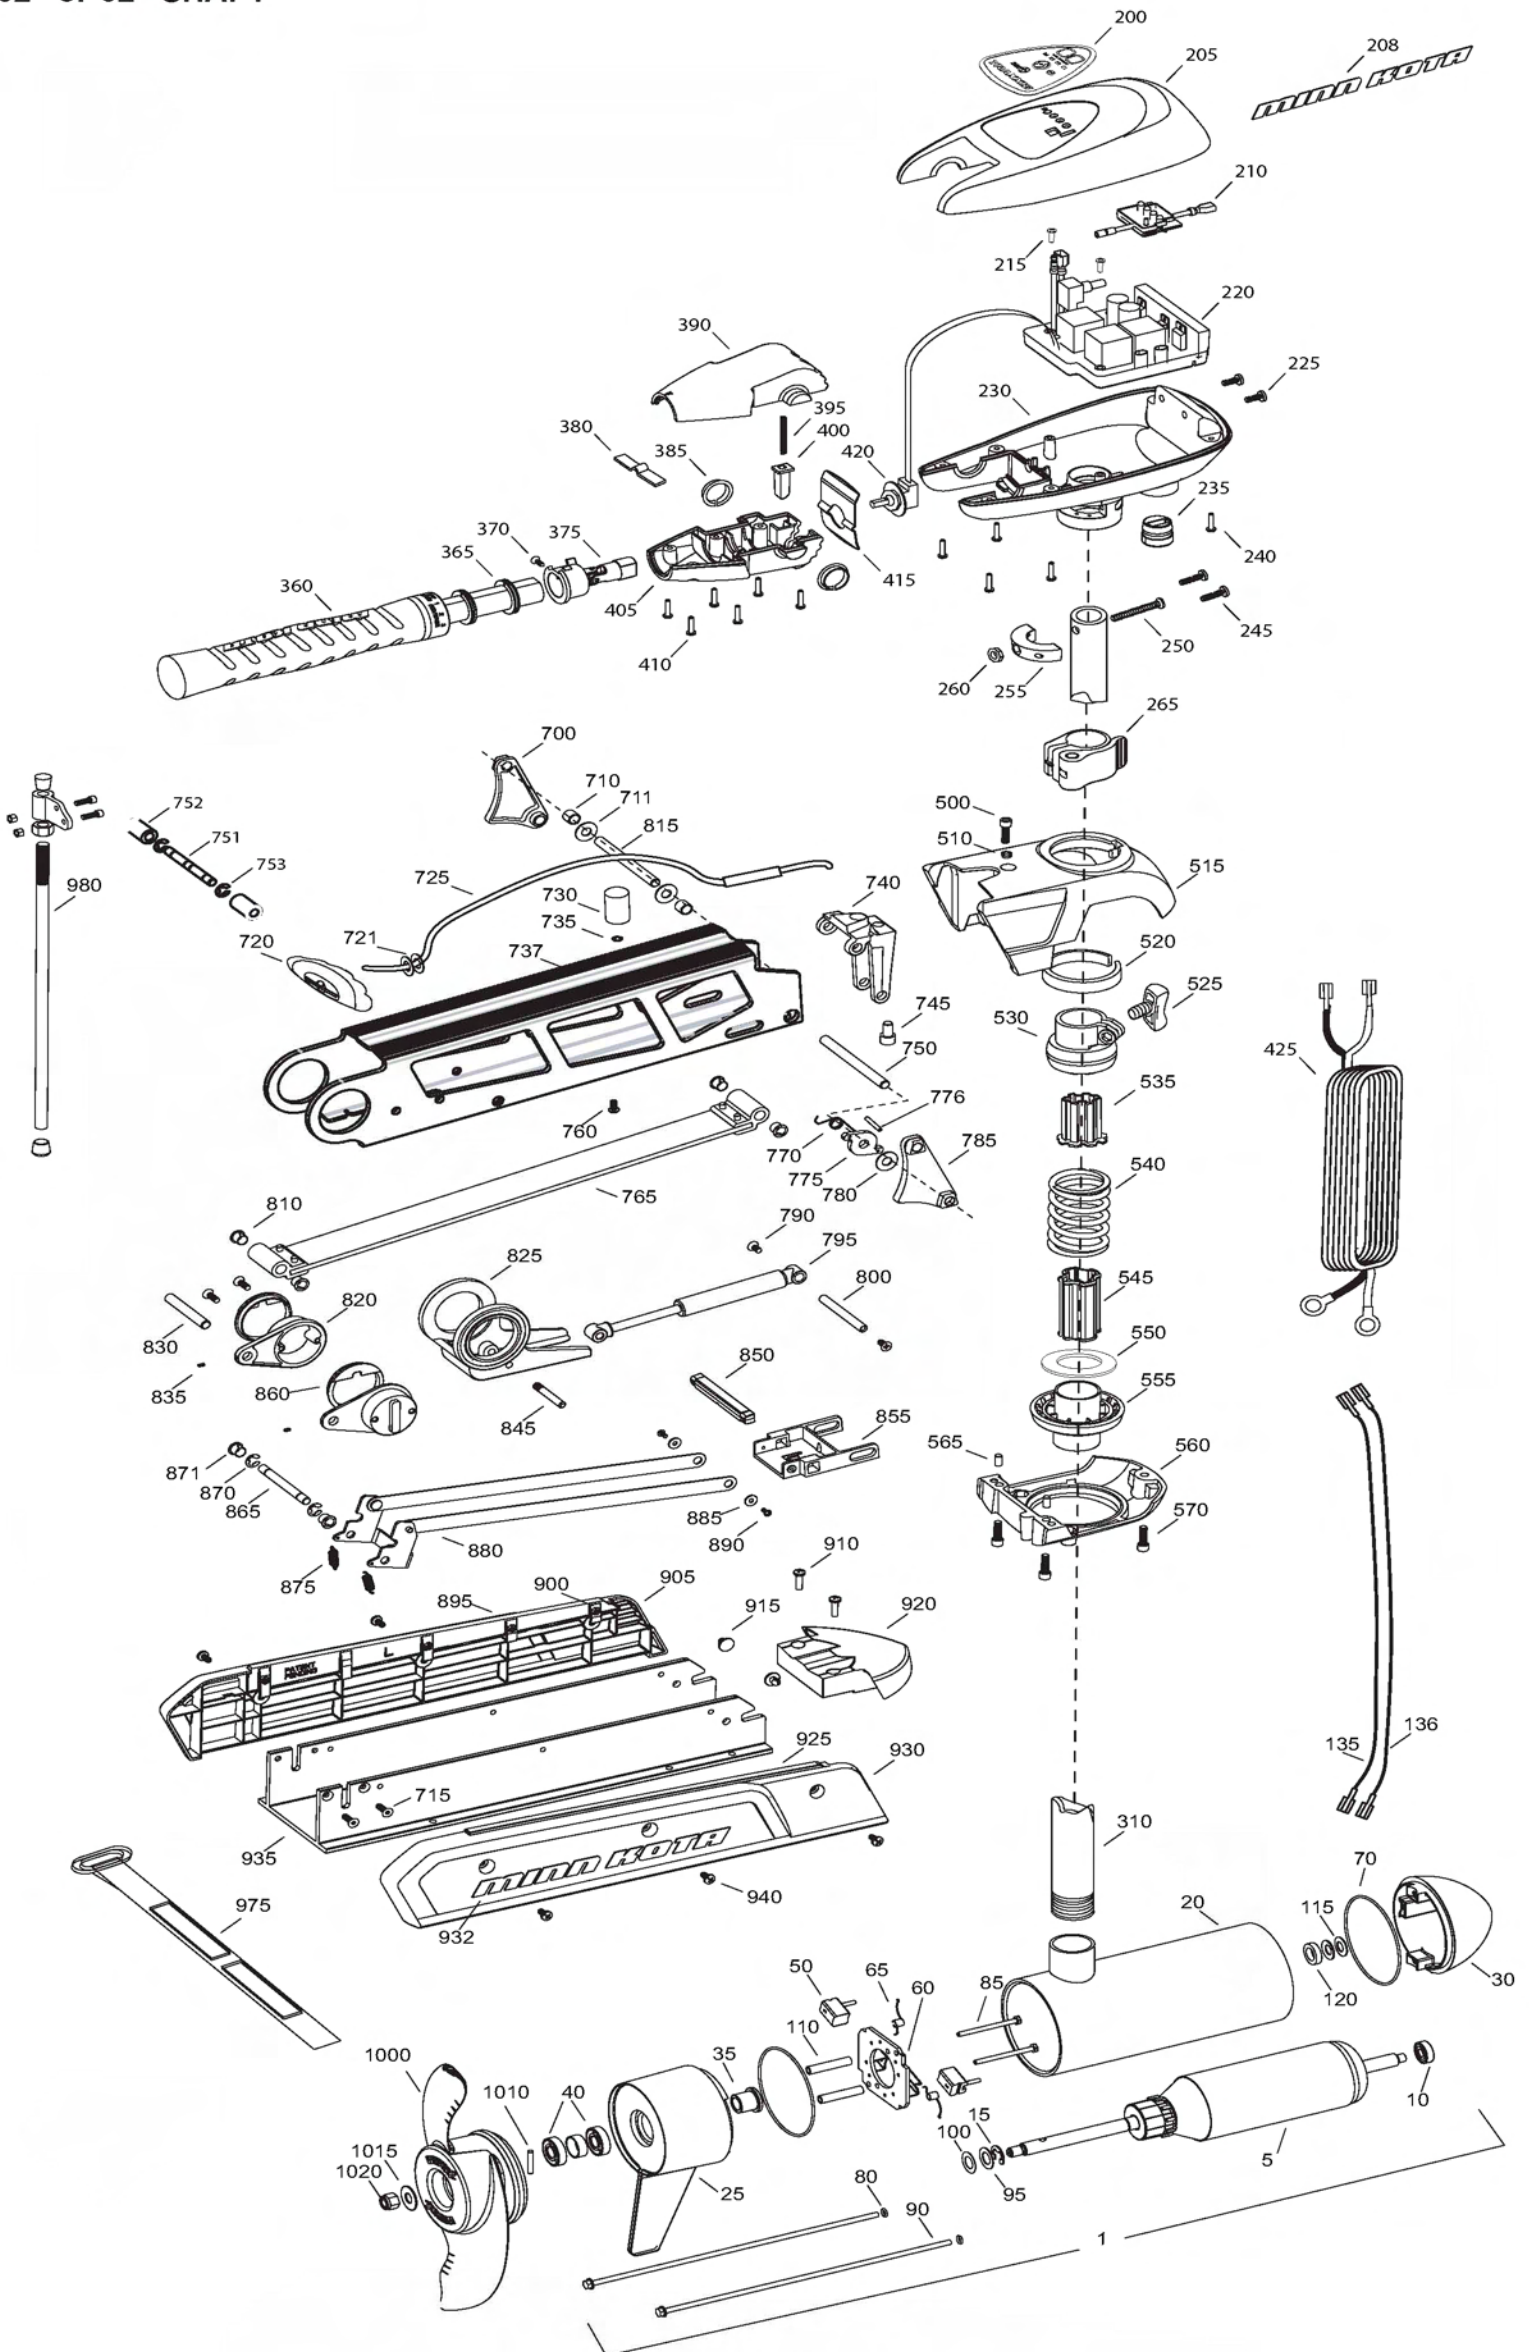

**RT80/SF and RT101/SF**  
**80 and 101 LBS THRUST**  
**24-v/56 amps and 36-v/46 amps**  
**52" or 62" SHAFT**

for use with "M" serial numbers  
2-year warranty

Item	P/N	Description	Qty	Item	P/N	Description	Qty
<b>80# Motor</b>				200	2195659	Decal, c-box cover 80#	1
1	2316226	24V Motor 62" SW	1		2095604	Decal, c-box cover 101#	1
5	2-100-214	Armature assembly	1	205	2060296	C-box cover	1
10	140-010	Bearing	1	208	2325666	Decal - MinnKota	2
15	788-040	Retaining ring	1	210	2074081	Battery meter, 24v SW	1
20	2-200-397	Center housing assembly	1		2074082	Battery meter, 36v SW	1
25	2-300-340	Brush end housing assembly	1	215	2043427	Screw, #8 x 7/8 SS	2
30	421-376	Plain end housing assembly STD	1	220	2184017	Control board, 24/36v	1
35	144-017	Flange bearing	1	225	2303434	Screw, #8-30 x 5/8 SS	2
40	880-025	Seal	2	230	2062503	Control box, VARS, SW	1
50	188-094	Brush	2	235	2062905	Strain relief	1
60	9-738-004	Brush plate assembly	1	240	2303412	Screw, #6 x 5/8 SS	6
65	975-041	Brush spring	2	245	2263434	Screw, #8 x 1 SS	2
70	701-043	O-ring, motor	2	250	2263406	Screw, #10-24 x 2 SS	1
80	701-009	O-ring, thru-bolt	2	255	2061517	Collar, c-box	1
85	830-027	Screw, 10-32 x 2	2	260	2383124	Nut, 10-24, nylock, SS	1
90	830-094	Thru-bolt	2	265	2991521	Cam lock/depth collar assy	1
95	990-051	Washer, steel	2				
100	990-052	Washer, nylatron	2	310	2002014	Tube Composite 52"	1
110	973-025	Spacer, brush plate	2		2002015	Tube Composite 62"	1
115	992-010	Washer, Belleville	2				
120	990-045	Spacer, thrust	1	■	2990957	Handle assy, VARS [360-410]	1
135	640-021	Leadwire, black	1	360	2990456	Grip/handle assy, VARS [360-375]	1
136	640-126	Leadwire, red	1	365	2060015	Bearing, handle	2
■	2889460	Seal and O-ring Kit		370	2063405	Screw, #6 PFH SS	1
				375	2884092	Yoke / spider assy, VARS	1
				380	2302742	Spring, detent, off	1
<b>101# Motor</b>				385	2060005	Bearing, handle pivot	2
1	2316286	36V Motor 62" SW	1	390	2060900	Handle pivot, top	1
5	2-100-216	Armature assembly	1	395	2302745	Spring, release button	1
10	140-010	Bearing	1	400	2063700	Button, release	1
15	788-040	Retaining ring	1	405	2060905	Handle pivot, bottom	1
20	2-200-310	Center housing assembly	1	410	2303412	Screw, #6 x 5/8 SS	6
25	2-300-340	Brush end housing assembly	1	415	2062715	Spring, handle pivot	1
30	421-376	Plain end housing assembly STD	1	420	2061700	Washer, pot holder	1
35	144-017	Flange bearing	1	425	2992521	Leadwire assy	1
40	880-025	Seal	2				
50	188-094	Brush	2	■	2991768	Bowguard Assembly SW [500-570]	1
60	9-738-004	Brush plate assembly	1	500	2263422	Screw, 5/16 x 1 SHCS	1
65	975-041	Brush spring	2	510	2281700	Washer, 5/16 highcollar lock	1
70	701-043	O-ring, motor	2	515	2281943	Bowguard top	1
80	701-009	O-ring, thru-bolt	2	520	2280001	Bearing, Bowguard top	1
85	830-027	Screw, 10-32 x 2	2	525	2011366	Knob, ss	1
90	830-096	Thru-bolt	2	530	2261525	Spring sleeve, upper	1
95	990-051	Washer, steel	2	535	2264702	Tube insert, upper	1
100	990-052	Washer, nylatron	2	540	2262705	Spring, bowguard	1
110	973-025	Spacer, brush plate	2	545	2282000	Tube insert, lower	1
115	992-010	Washer, Belleville	2	550	2281525	Spacer, lower spring	1
120	990-045	Spacer, thrust	1	555	2281520	Spring sleeve, lower	1
135	640-021	Leadwire, black	1	560	2991726	Bowguard bottom	1
136	640-126	Leadwire, red	1	565	2262632	Spring pin 1/4 x 5/8, ss	2
■	2889460	Seal and O-ring Kit		570	2263422	Screw, 5/16 x 1, ss	3