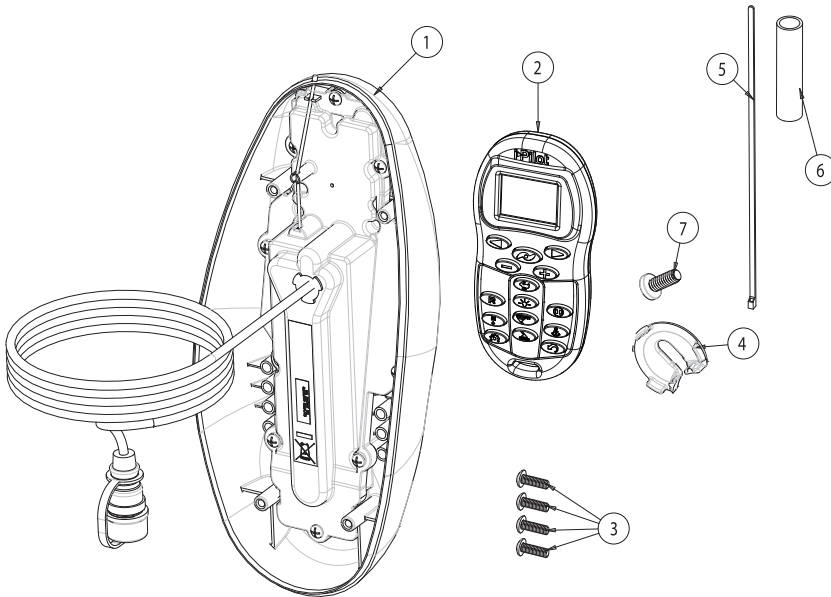

# PARTS LIST VIEW TERROVA

ITEM #	PART NUMBER	DESCRIPTION	QTY
1	2990270	I-PILOT CONTROLLER, TERROVA	1
2	2994170	REMOTE, ASSEMBLY I-PILOT	1
3	2372100	SCREW, #8-18 X 5/8" SS	4
4*	2377152	MANUAL, I-PILOT	1
5*	2377153	MANUAL, I-PILOT QUICK REFERENCE GUIDE	1
6*	2370817	LANYARD, REMOTE WITH CARABINEER	1

# INSTALLATION

## PARTS LIST VIEW RIPTIDE ST

ITEM #	PART NUMBER	DESCRIPTION	QTY
1	2990271	I-PILOT CONTROLLER, RIPTIDE ST	1
2	2994170	REMOTE, ASSEMBLY I-PILOT	1
3	2372100	SCREW, #8-18 X 5/8" SS	4
4*	2377152	MANUAL, I-PILOT	1
5*	2377153	MANUAL, I-PILOT QUICK REFERENCE GUIDE	1
6*	2370817	LANYARD, REMOTE WITH CARABINEER	1

# PARTS LIST VIEW POWERDRIVE V2

ITEM #	PART NUMBER	DESCRIPTION	QTY
1	2990272	I-PILOT CONTROLLER, POWERDRIVE V2	1
2	2994170	REMOTE, ASSEMBLY I-PILOT	1
3	2372100	SCREW, #8-18 X 5/8" SS	4
4	2224704	INSERT PLUG, BLACK SLOTTED	1
5	2376312	TIE, NYLON	5
6	2375403	HEAT SHRINK, .375 X 2 ADHESIVE LINED 3:1	4
7	2303430	SCREW - 1/4 - 20 X 5/8 - SELFTAP ZP	2
8*	2377152	MANUAL, I-PILOT	1
9*	2377153	MANUAL, I-PILOT QUICK REFERENCE GUIDE	1
10*	2370817	LANYARD, REMOTE WITH CARABINEER	1