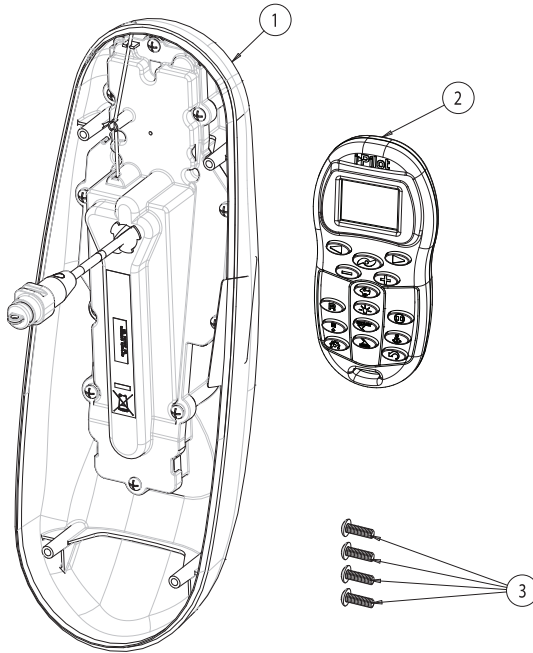

# PARTS LIST VIEW TERROVA

ITEM #	PART NUMBER	DESCRIPTION	QTY
1	2990270	I-PILOT CONTROLLER, TERROVA	1
2	2994170	REMOTE, ASSEMBLY I-PILOT	1
3	2372100	SCREW, #8-18 X 5/8" SS	4
4*	2377152	MANUAL, I-PILOT	1
5*	2377153	MANUAL, I-PILOT QUICK REFERENCE GUIDE	1
6*	2370817	LANYARD, REMOTE WITH CARABINEER	1

\* Not Shown In Exploded View

## PARTS LIST VIEW RIPTIDE ST

ITEM #	PART NUMBER	DESCRIPTION	QTY
1	2990271	I-PILOT CONTROLLER, RIPTIDE ST	1
2	2994170	REMOTE, ASSEMBLY I-PILOT	1
3	2372100	SCREW, #8-18 X 5/8" SS	4
4*	2377152	MANUAL, I-PILOT	1
5*	2377153	MANUAL, I-PILOT QUICK REFERENCE GUIDE	1
6*	2370817	LANYARD, REMOTE WITH CARABINEER	1

# PARTS LIST VIEW POWERDRIVE V2

ITEM #	PART NUMBER	DESCRIPTION	QTY
1	2990272	I-PILOT CONTROLLER, POWERDRIVE V2	1
2	2994170	REMOTE, ASSEMBLY I-PILOT	1
3	2372100	SCREW, #8-18 X 5/8" SS	4
4	2224704	INSERT PLUG, BLACK SLOTTED	1
5	2376312	TIE, NYLON	5
6	2375403	HEAT SHRINK, .375 X 2 ADHESIVE LINED 3:1	4
7	2303430	SCREW - 1/4 - 20 X 5/8 - SELFTAP ZP	2
8*	2377152	MANUAL, I-PILOT	1
9*	2377153	MANUAL, I-PILOT QUICK REFERENCE GUIDE	1
10*	2370817	LANYARD, REMOTE WITH CARABINEER	1