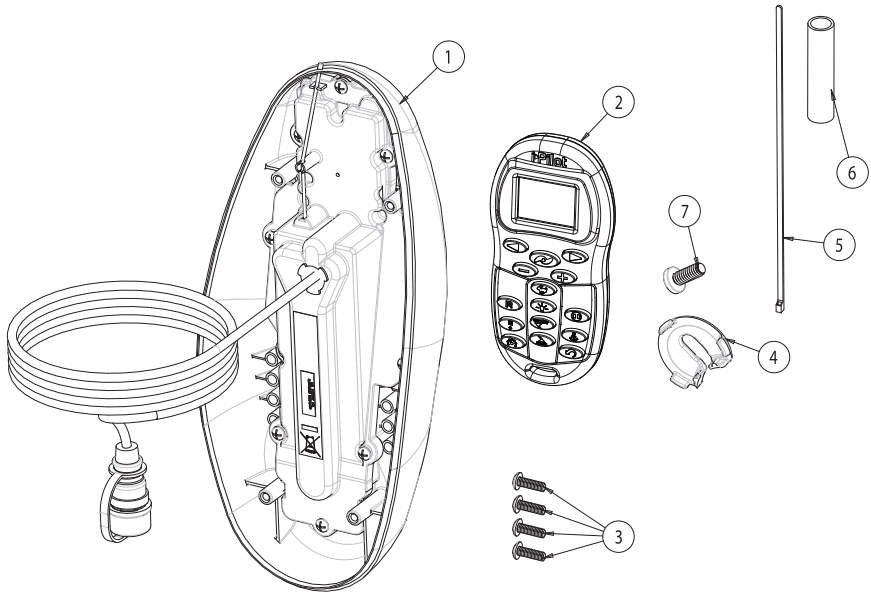

INSTALLATION

PARTS LIST VIEW RIPTIDE SP

ITEM #	PART NUMBER	DESCRIPTION	QTY
1	2990273	I-PILOT CONTROLLER, RIPTIDE SP	1
2	2994170	REMOTE, ASSEMBLY I-PILOT	1
3	2372100	SCREW, #8-18 X 5/8" SS	4
4	2224705	INSERT PLUG, WHITE SLOTTED	1
5	2376312	TIE, NYLON	5
6	2375403	HEAT SHRINK, .375 X 2 ADHESIVE LINED 3:1	10
7	2332104	SCREW - 1/4 - 20 X 5/8 SS	2
8*	2377152	MANUAL, I-PILOT	1
9*	2377153	MANUAL, I-PILOT QUICK REFERENCE GUIDE	1
10*	2370817	LANYARD, REMOTE WITH CARABINEER	1

* Not Shown In Exploded View