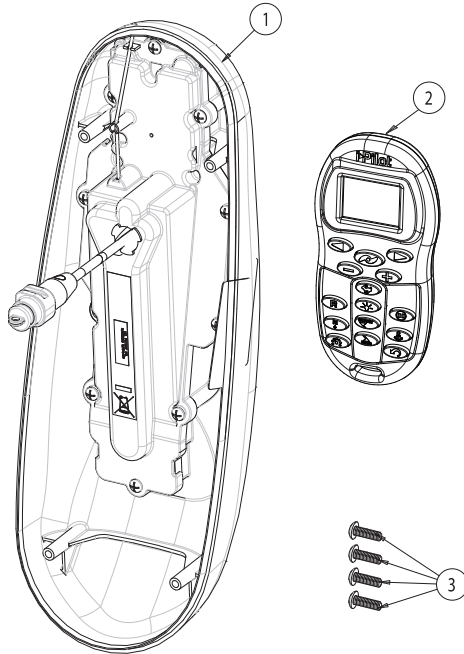

# PARTS LIST VIEW TERROVA

ITEM #	PART NUMBER	DESCRIPTION	QTY
1	2990270	I-PILOT CONTROLLER, TERROVA	1
2	2994170	REMOTE, ASSEMBLY I-PILOT	1
3	2372100	SCREW, #8-18 X 5/8" SS	4
4*	2377152	MANUAL, I-PILOT	1
5*	2377153	MANUAL, I-PILOT QUICK REFERENCE GUIDE	1
6*	2370817	LANYARD, REMOTE WITH CARABINEER	1

\* Not Shown In Exploded View

## PARTS LIST VIEW RIPTIDE ST

ITEM #	PART NUMBER	DESCRIPTION	QTY
1	2990271	I-PILOT CONTROLLER, RIPTIDE ST	1
2	2994170	REMOTE, ASSEMBLY I-PILOT	1
3	2372100	SCREW, #8-18 X 5/8" SS	4
4*	2377152	MANUAL, I-PILOT	1
5*	2377153	MANUAL, I-PILOT QUICK REFERENCE GUIDE	1
6*	2370817	LANYARD, REMOTE WITH CARABINEER	1

# PARTS LIST VIEW POWERDRIVE V2

ITEM #	PART NUMBER	DESCRIPTION	QTY
1	2990272	I-PILOT CONTROLLER, POWERDRIVE V2	1
2	2994170	REMOTE, ASSEMBLY I-PILOT	1
3	2372100	SCREW, #8-18 X 5/8" SS	4
4	2224704	INSERT PLUG, BLACK SLOTTED	1
5	2376312	TIE, NYLON	5
6	2375403	HEAT SHRINK, .375 X 2 ADHESIVE LINED 3:1	4
7	2303430	SCREW - 1/4 - 20 X 5/8 - SELFTAP ZP	2
8*	2377152	MANUAL, I-PILOT	1
9*	2377153	MANUAL, I-PILOT QUICK REFERENCE GUIDE	1
10*	2370817	LANYARD, REMOTE WITH CARABINEER	1