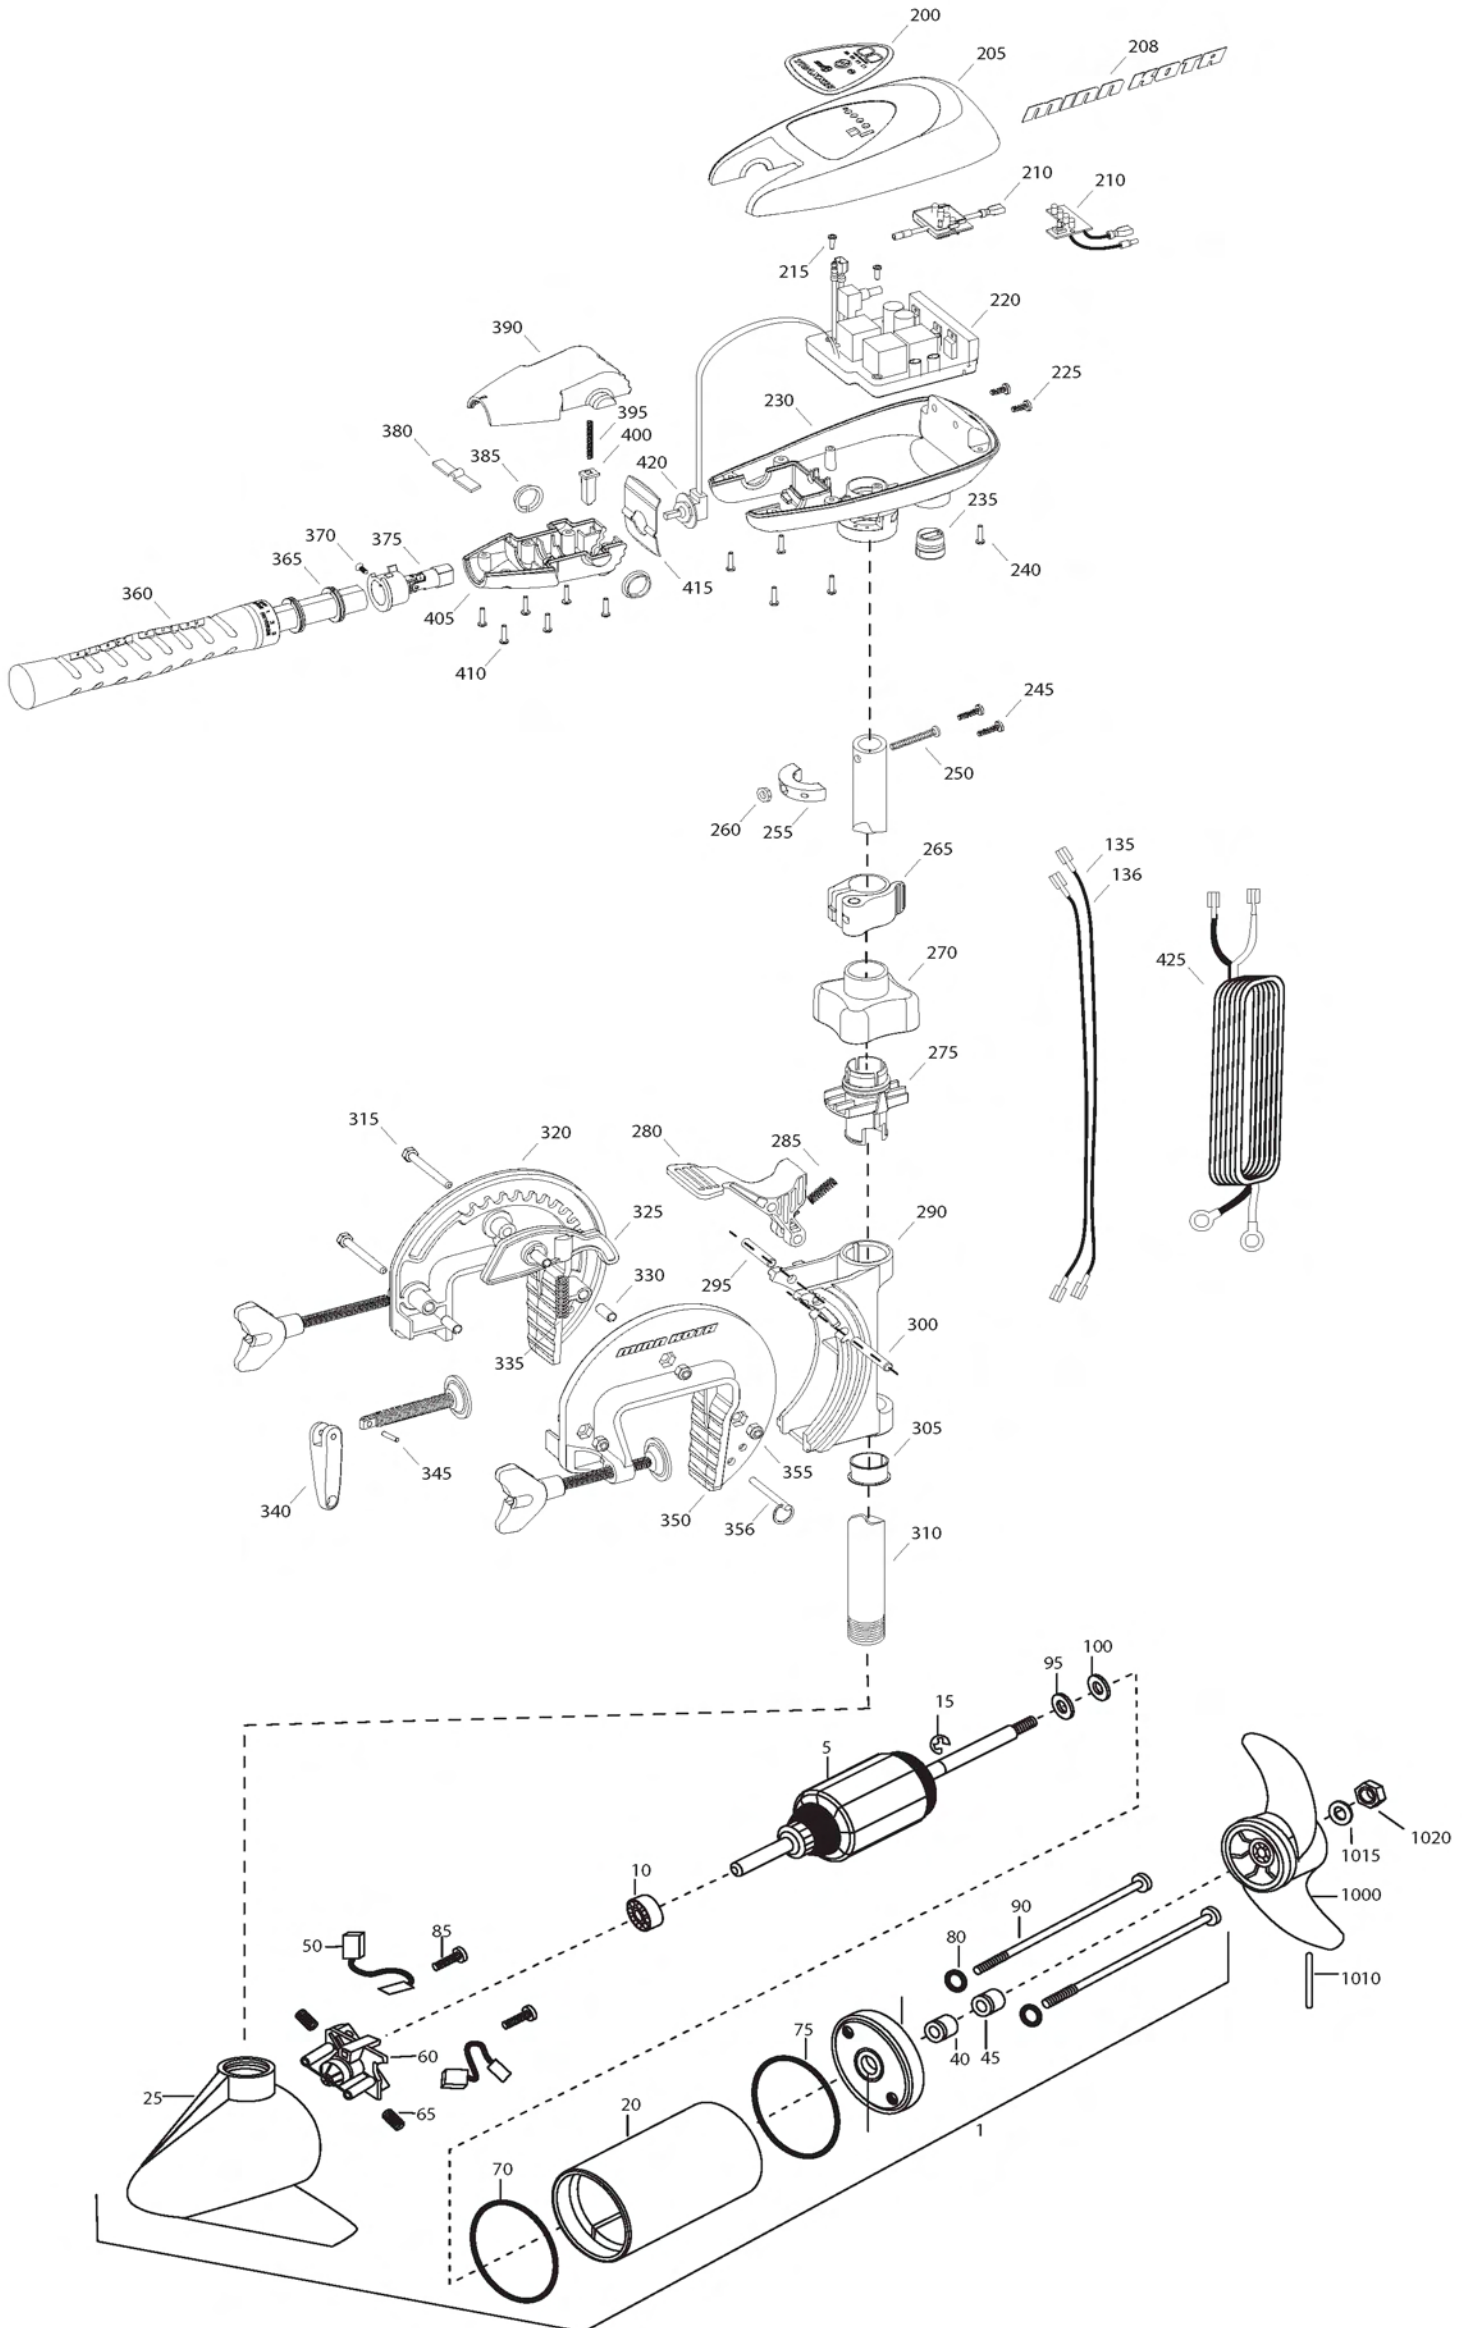

**TRAXXIS 45**  
**45 LBS THRUST**  
**12 VOLT 42 AMPS**  
**36" SHAFT**

for use with "M" serial numbers  
2-year warranty

Item	P/N	Description	Qty	Item	P/N	Description	Qty
1	2069251	12V Motor 36" FW	1	330	2067306	Bushing, dowel 1/4 x 1/2	3
5	2-100-204	Armature assembly	1	335	2062702	Spring, cam deactivator	1
10	140-010	Bearing	1	■	2881380	Clamp screw kit	2 per kit
15	788-015	Retaining ring	1	350	2771955	Bracket, left, FW	1
20	2-200-079	Center housing assembly	1	355	2263104	Nut, 1/4-20, nylock, Zinc	3
25	421-132	Brush end housing assembly	1	356	2062604	Pin, stop	1
30	2-400-187	Plain end housing assembly	1				
35	144-049	Flange bearing	1	■	2990957	Handle assy, VARS [360-410]	1
40	880-003	Seal	1	360	2990456	Grip/handle assy, VARS [360-375]	1
45	880-006	Seal with shield	1	365	2060015	Bearing, handle	2
50	188-055	Brush	2	370	2063405	Screw, #6 PFH SS	1
55	N/A			375	2884092	Yoke / spider assy, VARS	1
60	738-030	Brush plate assembly	1	380	2302742	Spring, detent, off	1
65	975-032	Brush spring	2	385	2060005	Bearing, handle pivot	2
70	701-041	O-ring, motor, front	1	390	2060900	Handle pivot, top	1
75	701-039	O-ring, motor, rear	1	395	2302745	Spring, release button	1
80	701-007	O-ring, thru-bolt	2	400	2063700	Button, release	1
85	830-001	Screw, 8-32	2	405	2060905	Handle pivot, bottom	1
90	830-078	Thru-bolt	2	410	2303412	Screw, #6 x 5/8 SS	6
95	990-067	Washer, steel	2				
100	990-070	Washer, nylatron	2	415	2062715	Spring, handle pivot	1
135	640-001	Leadwire, black	1	420	2061700	Washer, pot holder	1
136	640-101	Leadwire, red	1	425	2992523	Leadwire assy, includes [235]	1
■	2883460	Seal and O-ring Kit		■	1378121	Propeller kit	
200	2065679	Decal, c-box cover	1	1000	2061122	Propeller	1
205	2060295	C-box cover	1	1010	2092600	Drive pin, small	1
208	2325665	Decal - MinnKota	2	1015	2151726	Washer, prop, small	1
210	2074070	Battery meter, 12v FW	1	1020	2053101	Nut, nylock, prop, small	1
215	3043427	Screw, #8 x 7/8 SS	2				
220	2184016	Control board, 12v	1				
225	2303434	Screw, #8-30 x 5/8 SS	2				
230	2062501	Control box, VARS, FW	1				
235	2062905	Strain relief	1				
240	2303412	Screw, #6 x 5/8 SS	6				
245	2263434	Screw, #8 x 1 SS	2				
250	2383407	Screw, #10-24 x 2 SS	1				
255	2061515	Collar, c-box	1				
260	2383124	Nut, 10-24, nylock, SS	1				
265	2991521	Cam lock/depth collar assy	1				
■	2991795	Bracket assy, Composite [270-356]	1				
270	2060100	Knob, steering tension, soft	1				
275	2068400	Collet	1				
280	2064200	Lock arm	1				
285	2062701	Spring, lock arm	1				
290	2061821	Hinge	1				
295	2062602	Pin, lock, Zinc	1				
300	2062602	Pin, lock, Zinc	1				
305	2037301	Bushing, hinge	1				
310	2032052	Tube 36"	1				
315	2063500	Bolt 1/4-20 x 2 3/8", Zinc	3				
320	2771950	Bracket, right, FW	1				
325	2067905	Cam deactivator	1				