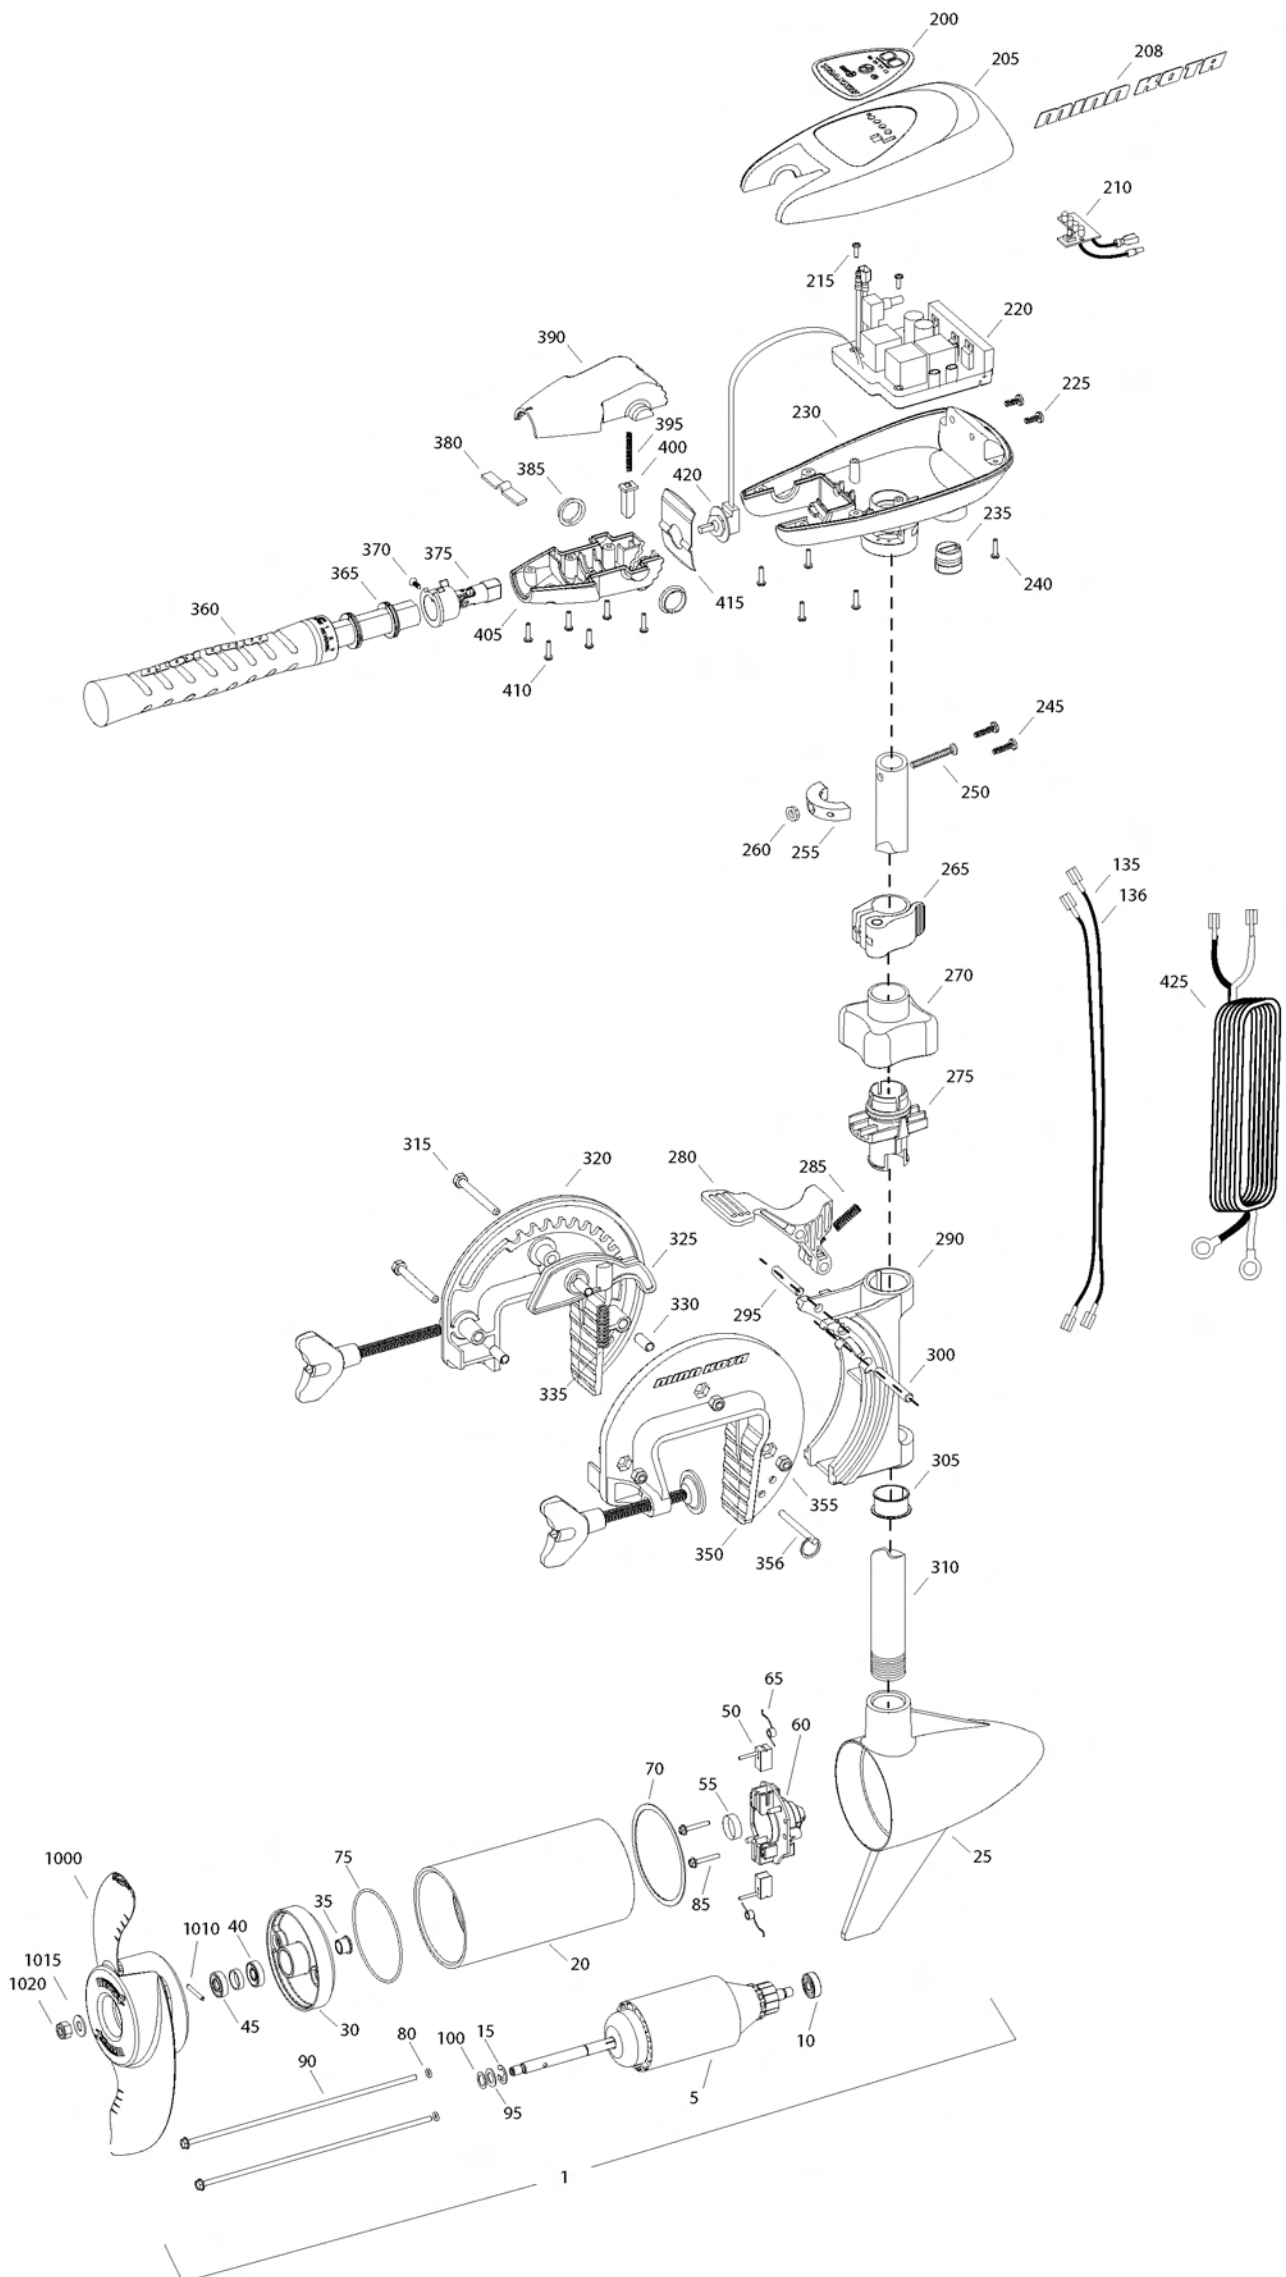

TRAXXIS 55
55 LBS THRUST
12 VOLT 50 AMPS
36" OR 42" SHAFT

for use with "M" serial numbers
2-year warranty

Item	P/N	Description	Qty	Item	P/N	Description	Qty	Item	P/N	Description	Qty	Item	P/N	Description	Qty
1	2097094	12V Motor 42" FW	1	■	2991795	Bracket assy, Composite [270-356]	1								
5	2-100-121	Armature assembly	1	270	2060100	Knob, steering tension, soft	1								
10	140-010	Bearing	1	275	2068400	Collet	1								
15	788-015	Retaining ring	1	280	2064200	Lock arm	1								
20	2-200-101	Center housing assembly	1	285	2062701	Spring, lock arm	1								
25	421-065	Brush end housing assembly	1	290	2061821	Hinge	1								
30	2-400-101	Plain end housing assembly	1	295	2062602	Pin, lock, Zinc	1								
35	144-049	Flange bearing	1	300	2062602	Pin, lock, Zinc	1								
40	880-003	Seal	1	305	2037301	Bushing, hinge	1								
45	880-006	Seal with shield	1	310	2032052	Tube 36"	1								
50	188-036	Brush	2		2032053	Tube 42"	1								
55	725-050	Paper tube	1	315	2063500	Bolt 1/4-20 x 2 3/8", Zinc	3								
60	738-036	Brush plate assembly	1	320	2771950	Bracket, right, FW	1								
65	975-040	Brush spring	2	325	2067905	Cam deactivator	1								
70	337-036	Gasket	1	330	2067306	Bushing, dowel 1/4 x 1/2	3								
75	701-081	O-ring, motor	1	335	2062702	Spring, cam deactivator	1								
80	701-008	O-ring, thru-bolt	2	■	2881380	Clamp screw kit	2 per kit								
85	830-007	Screw, 8-32	2	350	2771955	Bracket, left, FW	1								
90	830-042	Thru-bolt	2	355	2263104	Nut, 1/4-20, nylock, Zinc	3								
95	990-067	Washer, steel	2	356	2062604	Pin, stop	1								
100	990-070	Washer, nylatron	2												
135	640-004	Leadwire, black	1	■	2990957	Handle assy, VARS [360-410]	1								
136	640-105	Leadwire, red	1	360	2990456	Grip/handle assy, VARS [360-375]	1								
■	2888460	Seal and O-ring Kit		365	2060015	Bearing, handle	2								
				370	2063405	Screw, #6 PFH SS	1								
200	2065697	Decal, c-box cover	1	375	2884092	Yoke / spider assy, VARS	1								
205	2060295	C-box cover	1	380	2302742	Spring, detent, off	1								
208	2325665	Decal - MinnKota	2	385	2060005	Bearing, handle pivot	2								
210	2074070	Battery meter, 12v FW	1	390	2060900	Handle pivot, top	1								
215	3043427	Screw, #8 x 7/8 SS	2	395	2302745	Spring, release button	1								
220	2184016	Control board, 12v	1	400	2063700	Button, release	1								
225	2303434	Screw, #8-30 x 5/8 SS	2	405	2060905	Handle pivot, bottom	1								
230	2062501	Control box, VARS, FW	1	410	2303412	Screw, #6 x 5/8 SS	6								
235	2062905	Strain relief	1												
240	2303412	Screw, #6 x 5/8 SS	6	415	2062715	Spring, handle pivot	1								
245	2263434	Screw, #8 x 1 SS	2	420	2061700	Washer, pot holder	1								
250	2383407	Screw, #10-24 x 2 SS	1	425	2992523	Leadwire assy, includes [235]	1								
255	2061515	Collar, c-box	1												
260	2383124	Nut, 10-24, nylock, SS	1	■	1378170	Propeller kit									
265	2991521	Cam lock/depth collar assy	1	■	2994875	Propeller bag assy									
				1000	2091170	Propeller	1								
				1010	2092600	Drive pin, small	1								
				1015	2151726	Washer, prop, small	1								
				1020	2053101	Nut, nylock, prop, small	1								