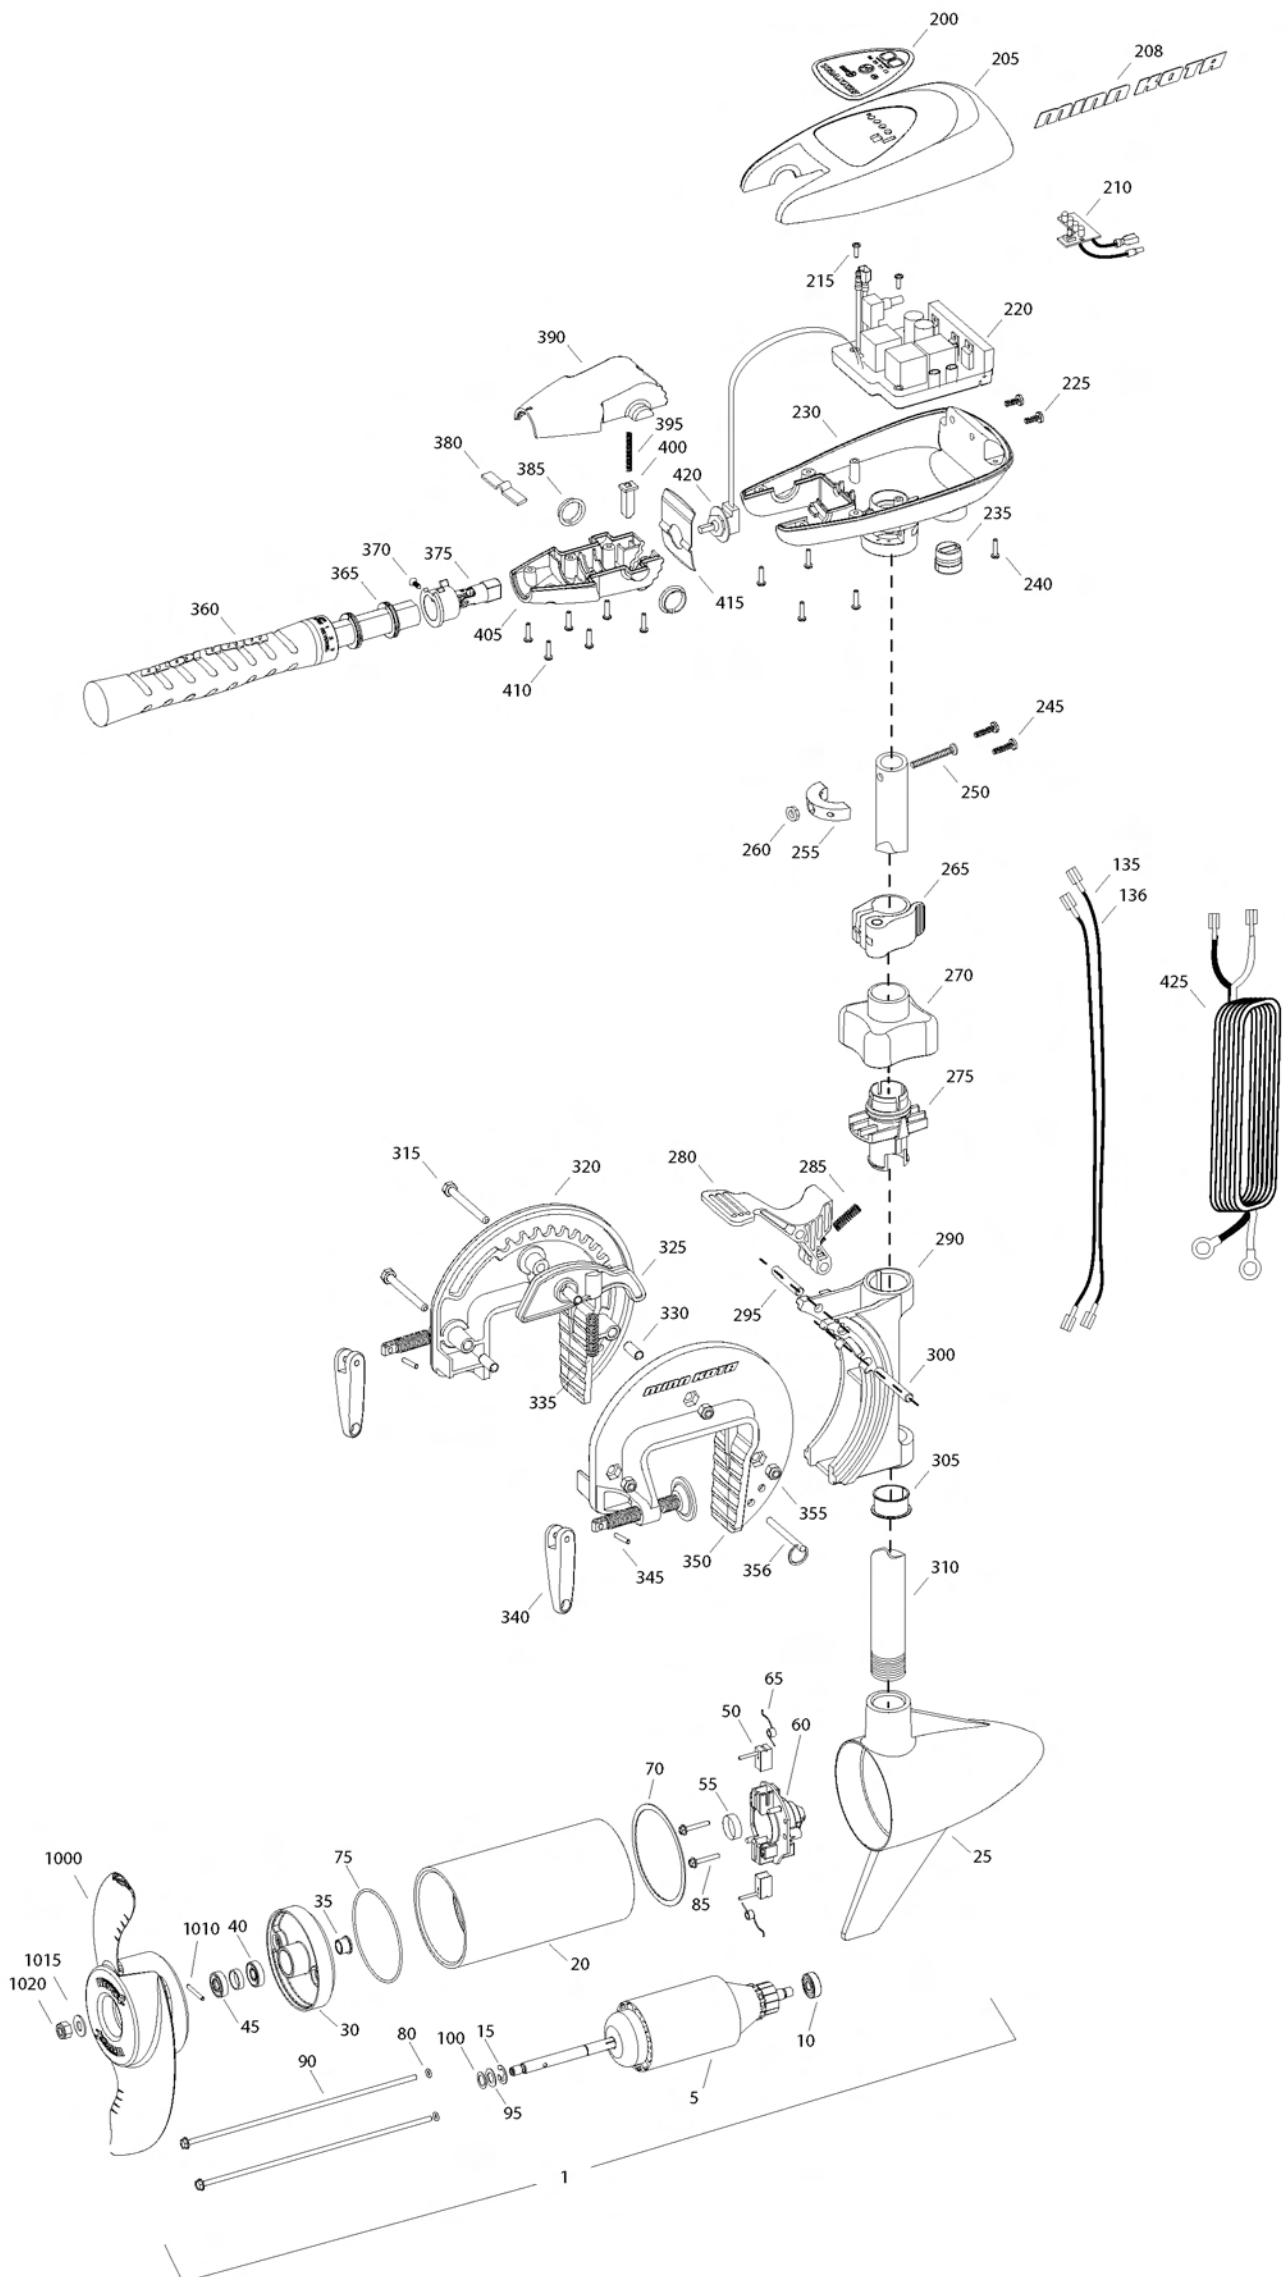

**TRAXXIS 70**  
**70 LBS THRUST**  
**24 VOLT 42 AMPS**  
**42" SHAFT**

for use with "M" serial numbers  
2-year warranty

Item	P/N	Description	Qty	Item	P/N	Description	Qty
1	2096030	24V Motor 42" FW	1	330	2067306	Bushing, dowel 1/4 x 1/2	3
5	2-100-119	Armature assembly	1	335	2062702	Spring, cam deactivator	1
10	140-010	Bearing	1	■	2771303	Clamp screw kit	2 per kit
15	788-015	Retaining ring	1	340	2050925	Handle, clamp	2
20	2-200-005	Center housing assembly	1	345	2052625	Roll pin	2
25	421-065	Brush end housing assembly	1	350	2771947	Bracket, left, FW	1
30	2-400-101	Plain end housing assembly	1	355	2263104	Nut, 1/4-20, nylock, Zinc	3
35	144-049	Flange bearing	1	356	2062604	Pin, stop	1
40	880-003	Seal	1				
45	880-006	Seal with shield	1	■	2990957	Handle assy, VARS [360-410]	1
50	188-037	Brush	2	360	2990456	Grip/handle assy, VARS [360-375]	1
55	725-050	Paper tube	1	365	2060015	Bearing, handle	2
60	738-036	Brush plate assembly	1	370	2063405	Screw, #6 PFH SS	1
65	975-040	Brush spring	2	375	2884092	Yoke / spider assy, VARS	1
70	337-036	Gasket	1	380	2302742	Spring, detent, off	1
75	701-081	O-ring, motor	1	385	2060005	Bearing, handle pivot	2
80	701-008	O-ring, thru-bolt	2	390	2060900	Handle pivot, top	1
85	830-007	Screw, 8-32	2	395	2302745	Spring, release button	1
90	830-008	Thru-bolt	2	400	2063700	Button, release	1
95	990-067	Washer, steel	2	405	2060905	Handle pivot, bottom	1
100	990-070	Washer, nylatron	2	410	2303412	Screw, #6 x 5/8 SS	6
135	640-004	Leadwire, black	1				
136	640-105	Leadwire, red	1	415	2062715	Spring, handle pivot	1
■	2888460	Seal and O-ring Kit		420	2061700	Washer, pot holder	1
				425	2992523	Leadwire assy, includes [235]	1
200	2065698	Decal, c-box cover	1				
205	2060295	C-box cover	1	■	1378170	Propeller kit	
208	2325665	Decal - MinnKota	2	■	2994875	Propeller bag assy	
210	2074071	Battery meter, 24v FW	1	1000	2091170	Propeller	1
215	3043427	Screw, #8 x 7/8 SS	2	1010	2092600	Drive pin, small	1
220	2184017	Control board, 24/36v	1	1015	2151726	Washer, prop, small	1
225	2303434	Screw, #8-30 x 5/8 SS	2	1020	2053101	Nut, nylock, prop, small	1
230	2062501	Control box, VARS, FW	1				
235	2062905	Strain relief	1				
240	2303412	Screw, #6 x 5/8 SS	6				
245	2263434	Screw, #8 x 1 SS	2				
250	2383407	Screw, #10-24 x 2 SS	1				
255	2061515	Collar, c-box	1				
260	2383124	Nut, 10-24, nylock, SS	1				
265	2991521	Cam lock/depth collar assy	1				
■	2991796	Bracket assy, aluminum [270-356]	1				
270	2060100	Knob, steering tension, soft	1				
275	2068400	Collet	1				
280	2064200	Lock arm	1				
285	2062701	Spring, lock arm	1				
290	2061821	Hinge	1				
295	2062602	Pin, lock, Zinc	1				
300	2062602	Pin, lock, Zinc	1				
305	2037301	Bushing, hinge	1				
310	2032053	Tube 42"	1				
315	2063500	Bolt 1/4-20 x 2 3/8", Zinc	3				
320	2771941	Bracket, right, FW	1				
325	2067905	Cam deactivator	1				