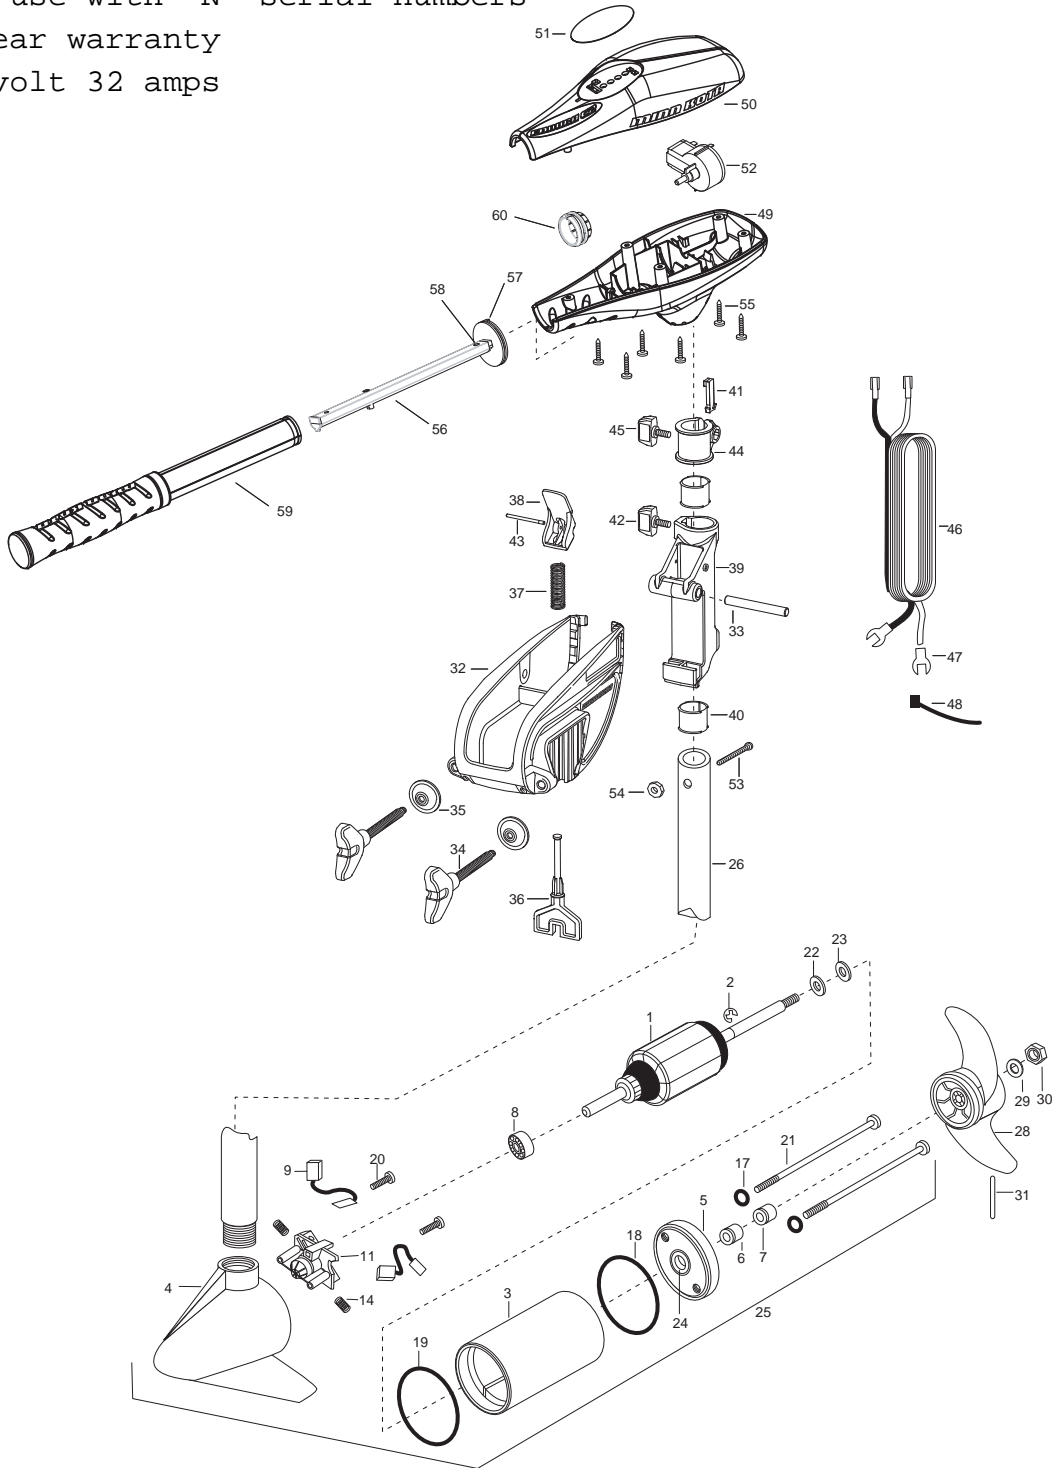

# ENDURA 34 PARTS DIAGRAM

for use with "N" serial numbers

2-year warranty

12-volt 32 amps

# ENDURA 34 - 36" PARTS LIST

---

---

<u>Item</u>	<u>Part Number</u>	<u>Description</u>
1	2-100-285	ARMATURE ASSEMBLY 12v 3.25
2	788-015	RETAINING RING
3	2-200-188	HOUSING ASSEMBLY CENTER 3.25 TXT
4	2-300-142	BRUSH END HOUSING ASSEMBLY 3.25 SP.CO
5	2-400-187	PLAIN END HOUSING ASSEMBLY 3.25
6	880-003	SEAL
7	880-006	SEAL W/SHIELD
8	140-010	BALL BEARING
9	188-055	BRUSH ASSEMBLY [2.EA]
11	738-030	BRUSH PLATE W/HOLDER 3.25
14	975-032	SPRING-COMPRESSION [2.EA]
17	701-007	O-RING- THRU BOLT [2.EA]
18	701-039	O-RING MK406460
19	701-041	O-RING
20	830-001	SCREW- SELF THREAD 8-32X1.7 [2.EA]
21	830-062	THRU BOLT 8-32X8.0 [2.EA]
22	990-067	WASHER- STEEL THRUST
23	990-070	WASHER- NYLATRON [2.EA]
24	144-049	FLANGE BEARING (SERVICE ONLY)
25	2069277	MOTOR ASSEMBLY 12 V 3.25 5SPC TXT
26	2032046	TUBE, COMPOSITE 36"
■	1378121	PROP W/DRIVE PIN, WASHER, NUT KIT
28	2061122	PROPELLER 3.25 HUB DIA
29	2151726	WASHER- 5/16 STD SS
30	2053101	NUT-PROP NYLOCK (MED) SS
31	2092600	PIN-DRIVE
■	2771818	BRACKET & HINGE ASSEMBLY (INCLUDES 32-43)
■	2771910	BRACKET ASSEMBLY (INCLUDES 32, 34, 35)
*32	2061910	BRACKET
33	2060510	PIN-HINGE
*34	2061300	SCREW-CLAM [2.EA]
*35	2011710	WASHER-CLAMP SCREW [2.EA]
36	2063605	T-BAR, PLASTIC
37	2062706	SPRING- (T-BAR)