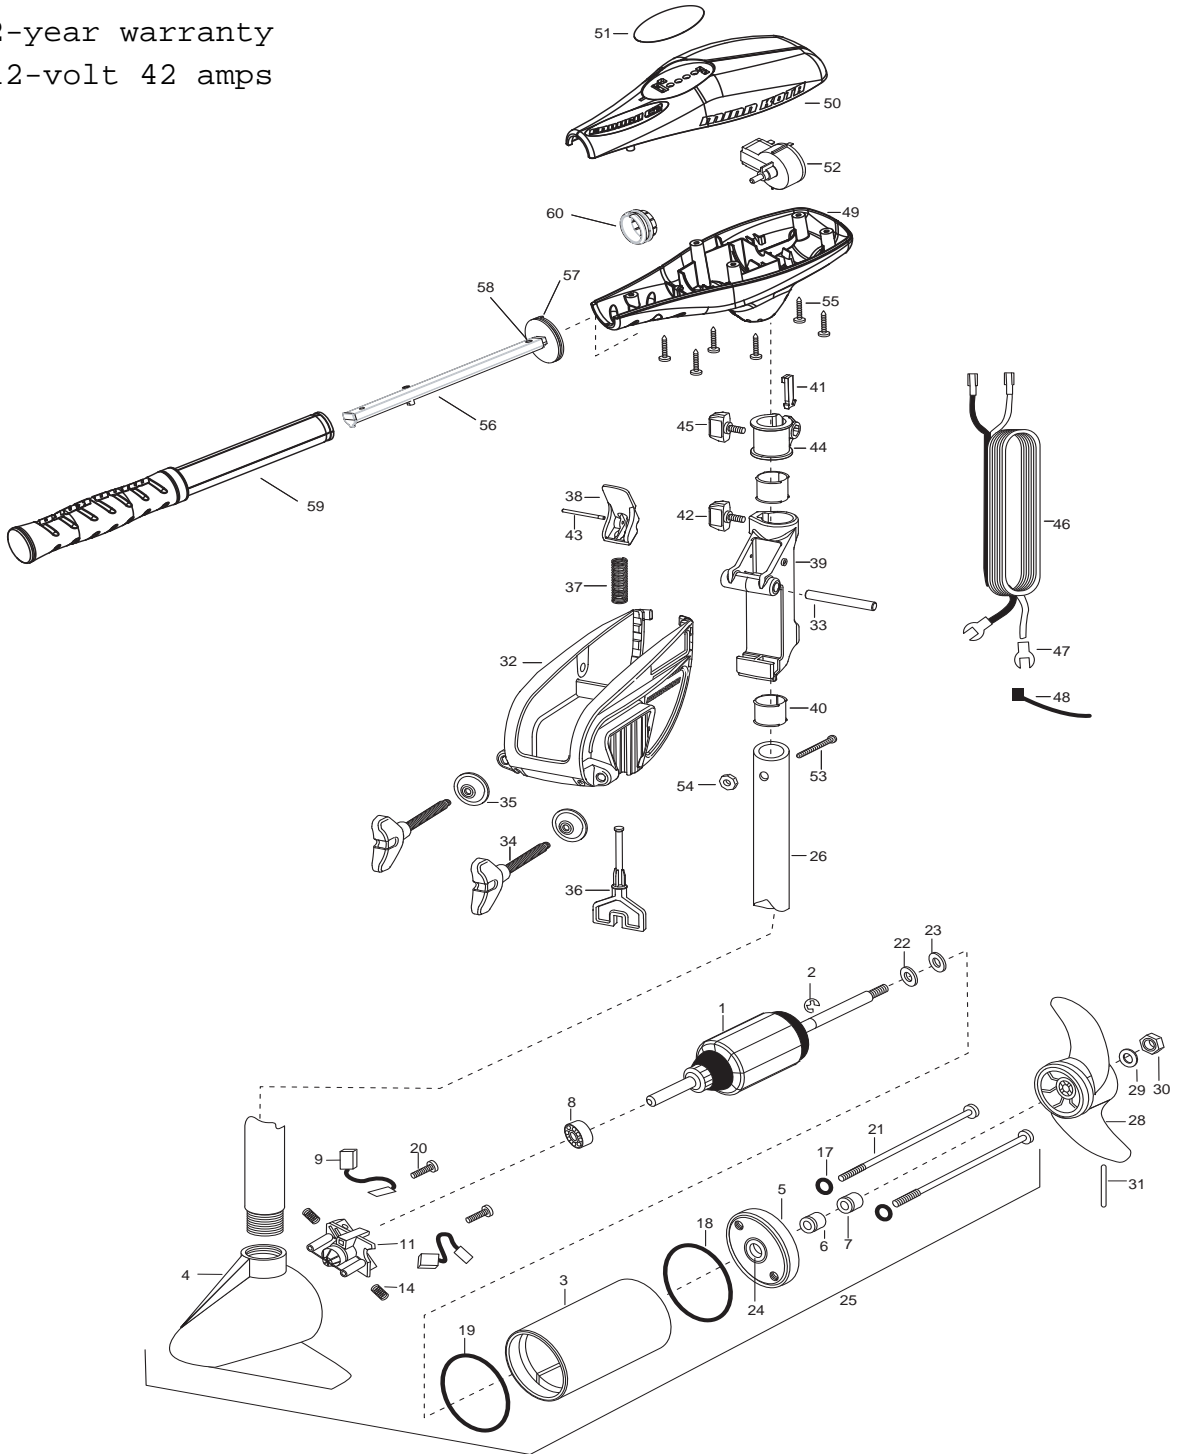

# ENDURA 40 PARTS DIAGRAM

for use with "N" serial numbers

2-year warranty

12-volt 42 amps

# ENDURA 40 - 36" PARTS LIST

---

---

<u>Item</u>	<u>Part Number</u>	<u>Description</u>
1	2-100-204	ARMATURE ASSEMBLY 12v 3.25
2	788-015	RETAINING RING
3	2-200-079	HOUSING ASSEMBLY CENTER 3.25 TXT
4	2-300-132	BRUSH END HOUSING ASSEMBLY 3.25 SP.CO
5	2-400-187	PLAIN END HOUSING ASSEMBLY 3.25
6	880-003	SEAL
7	880-006	SEAL W/SHIELD
8	140-010	BALL BEARING
9	188-052	BRUSH ASSEMBLY [2.EA]
11	738-030	BRUSH PLATE W/HOLDER 3.25
14	975-032	SPRING-COMPRESSION [2.EA]
17	701-007	O-RING- THRU BOLT [2.EA]
18	701-039	O-RING MK406460
19	701-041	O-RING
20	830-001	SCREW- SELF THREAD 8-32X1.7 [2.EA]
21	830-078	THRU BOLT 8-32X8.0 [2.EA]
22	990-067	WASHER- STEEL THRUST
23	990-070	WASHER- NYLATRON [2.EA]
24	144-049	FLANGE BEARING (SERVICE ONLY)
25	2069235	MOTOR ASSEMBLY 12 V 3.25 5SPC TXT
26	2032046	TUBE, COMPOSITE 36"
■	1378121	PROP W/DRIVE PIN, WASHER, NUT KIT
28	2061122	PROPELLER 3.25 HUB DIA
29	2151726	WASHER- 5/16 STD SS
30	2053101	NUT-PROP NYLOCK (MED) SS
31	2092600	PIN-DRIVE
■	2771818	BRACKET & HINGE ASSEMBLY (INCLUDES 32-43)
■	2771910	BRACKET ASSEMBLY (INCLUDES 32, 34, 35)
*32	2061910	BRACKET
33	2060510	PIN-HINGE
*34	2061300	SCREW-CLAMP [2.EA]
*35	2011710	WASHER-CLAMP SCREW [2.EA]
36	2063605	T-BAR, PLASTIC
37	2062706	SPRING- (T-BAR)