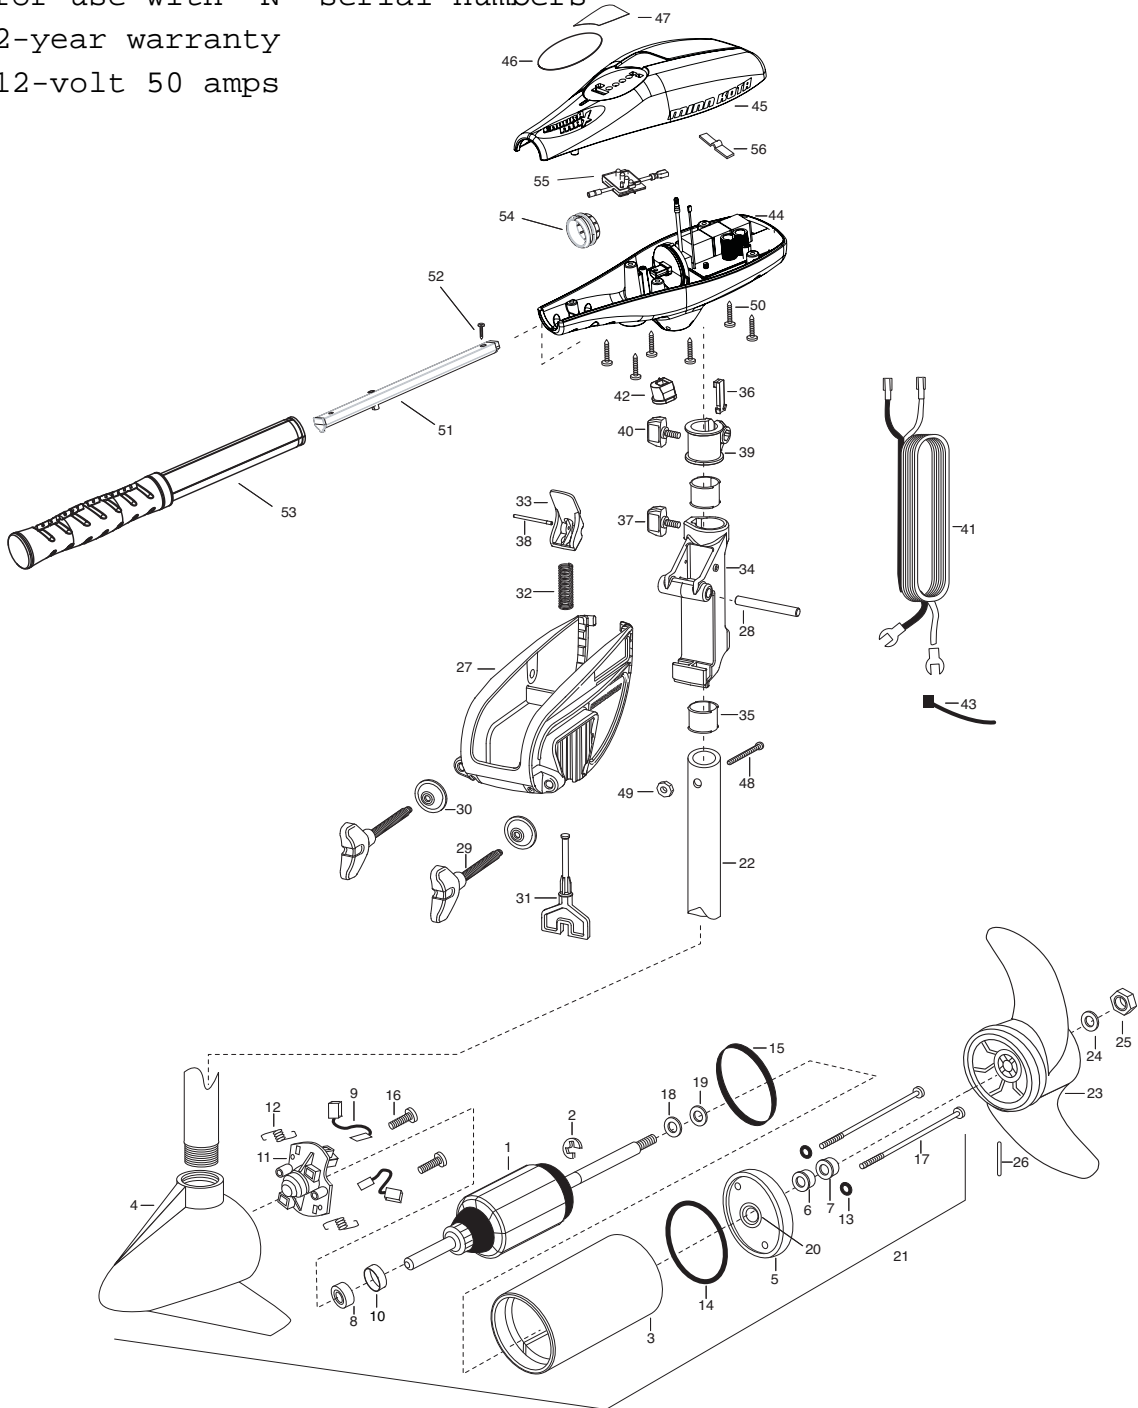

ENDURA MAX 55 PARTS DIAGRAM

for use with "N" serial numbers

2-year warranty

12-volt 50 amps

ENDURA MAX 55 (36" & 42") PARTS LIST

In the U.S.A., replacement parts may be ordered directly from MINN KOTA Parts Dept., 121 Power Dr., Mankato, MN 56002-8129. In Canada, parts may be ordered from any of the Canadian Authorized Service Centers. Visit minnkotamotors.com for a current listing. Be sure to provide the MODEL and SERIAL number of your motor when ordering parts. Please use the correct part numbers from the parts list. Payment for any parts ordered from the MINN KOTA parts department may be by Discover Card, Master Card or VISA. To order call 1-800-227-6433 or FAX 1-800-527-4464.