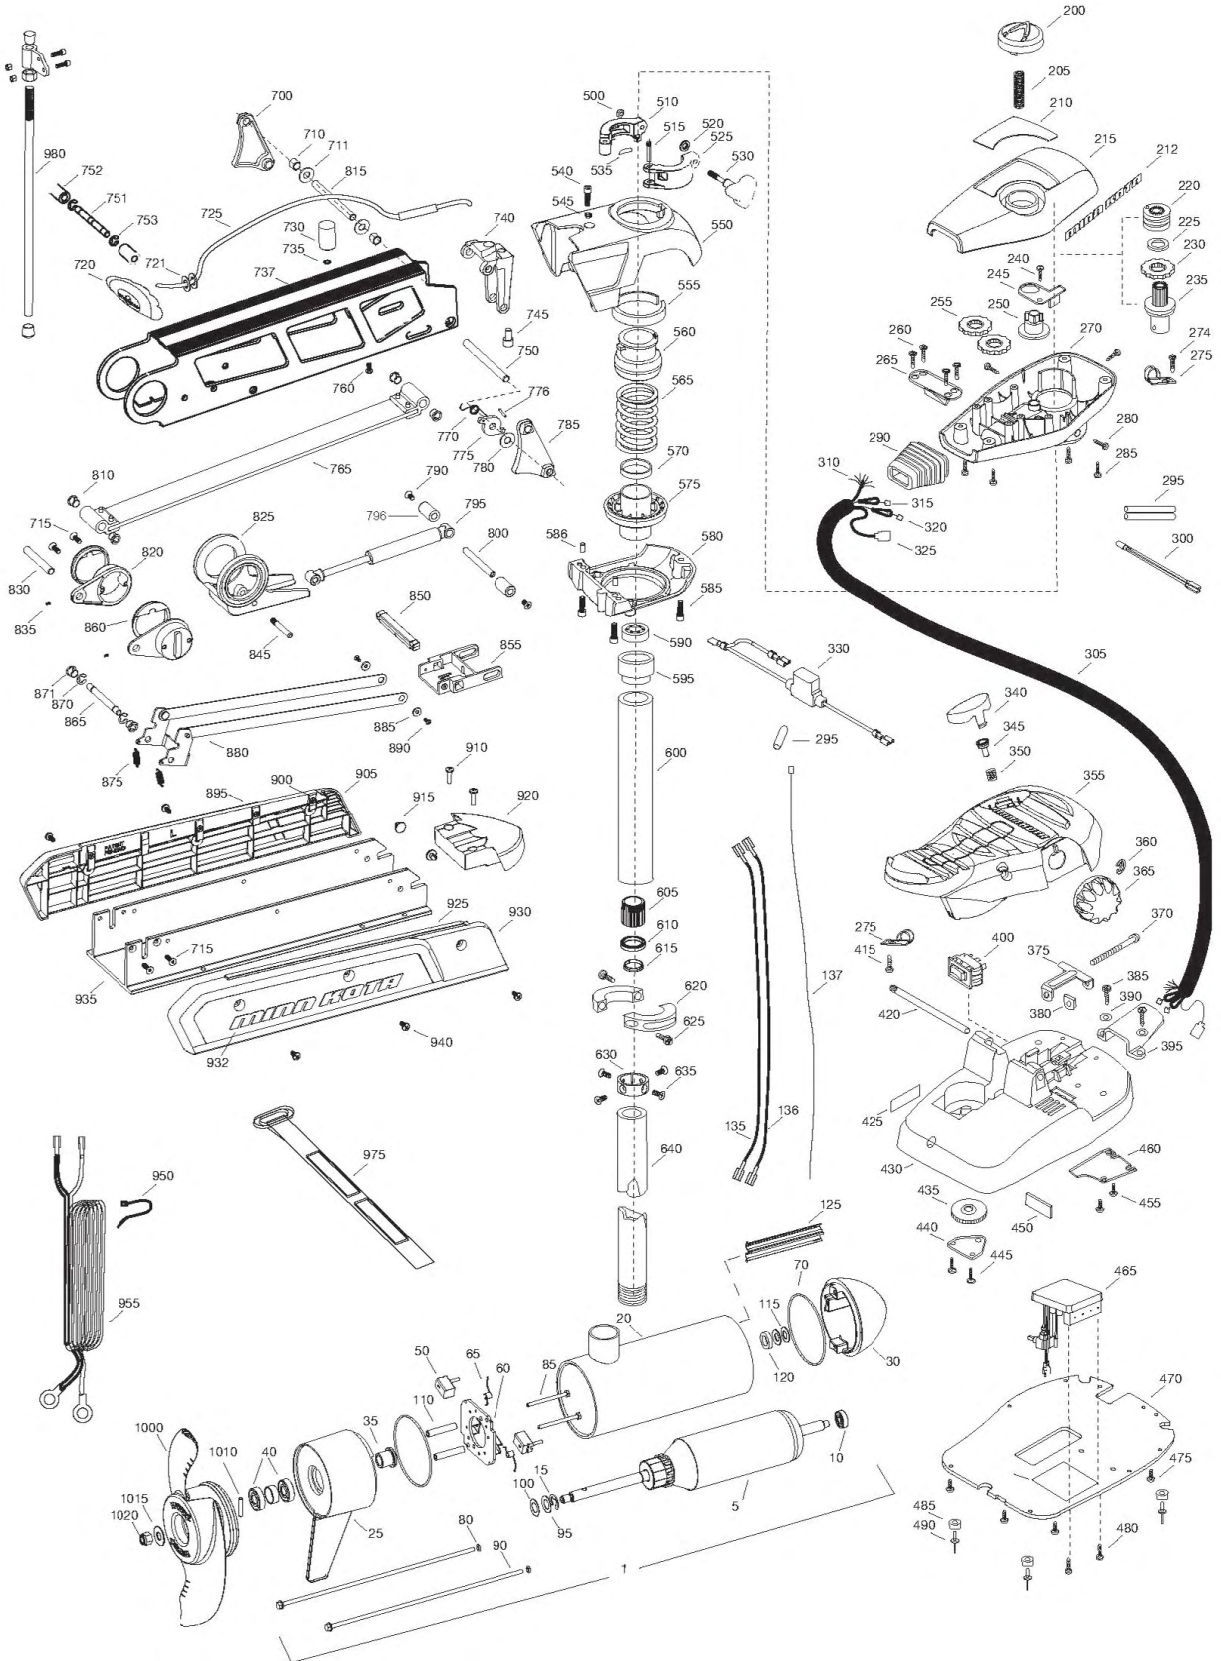

**FORTREX 101**  
**101 LBS THRUST**  
**36 VOLT 46 AMPS**  
**45" SHAFT**

for use with "N" serial numbers  
2-year warranty

Item	P/N	Description	Qty	Item	P/N	Description	Qty	Item	P/N	Description	Qty	Item	P/N	Description	Qty
1	2316280	36V Motor 45" FW	1	315	2267505	Cable assembly, right, 5'	1	595	2266260	Bearing race	1	890	2373450	Screw 8-18 x 3/8	2
	2326295	36V Motor US2 45"	1	320	2267515	Cably assembly, left, 5'	1	600	2992085	Tube w/ bearing race 21"	1	■	2993910	Sideplate assembly, short, left, fw	1
5	2-100-216	Armature assembly	1	325	2211410	Cable extension, US2 175"	1	605	2267307	Bushing outer tube	1	895	2288625	Support, left sideplate	1
10	140-010	Bearing	1	330	2218200	Fuse holder assembly US2 only	1	610	2266116	Bearing, Cartridge	1	900	2283408	Screw 8 x 3/8	8
15	788-040	Retaining ring	1	340	2993705	Push button w/ magnet	1	615	2266001	Bearing, split ring	1	905	2283910	Sideplate, short, left, fw	1
20	2-200-110	Center housing assembly		345	2260810	Clip, Reed sensor	1	620	2261622	Collar half	2	910	2073408	Screw 1/4-20 x 7/8	2
25	2-300-160	Brush end housing assembly	1	350	2302732	Spring, pedal button	1	625	2263453	Screw, 1/4-20 x 1 SHCS	2	915	2286700	Plug, spacer	2
30	421-276	Plain end housing assembly STD	1	355	2994496	Foot pedal w/ plug	1	630	2071560	Collar, Tube	1	920	2283900	Ramp, motor	1
	9421-288	Plain end housing US2 45"	1	360	2263000	E-ring, knob	1	635	2223468	Screw 8-32 x 7/16 flt hd	4	■	2993920	Sideplate assembly, short, right, fw	1
35	144-017	Flange bearing	1	365	2280115	Knob, speed control VARS	1	640	2032003	Tube 45"	1	925	2288620	Support, right sideplate	1
40	880-025	Seal	2	370	2263466	Screw 1/4-20 x 2	1	■	2991746	Mount, Fortrex, short	1	930	2283920	Sideplate, short, right, fw	1
50	188-094	Brush	2	375	2263210	Bracket, conduit adjustment	1	700	2280800	Link, bowguard mount, left	1	932	2285502	Decal, Sideplate, fw	2
60	9-738-004	Brush plate assembly	1	380	2263140	Nylock keeper	1	710	2287303	Bushing, upper pins	2	935	2281902	Base extrusion short	1
65	975-041	Brush spring	2	385	2372100	Screw 8-18 x 5/8	2	711	2287304	Bushing, delrin	2	940	2323405	Screw 1/4-20 x 1/2	6
70	701-043	O-ring, motor	2	390	2261714	Washer, max foot pedal	2	715	2283409	Screw, 1/4-20 x 1" FHSC	4	950	2256300	Tiewrap	1
80	701-009	O-ring, thru-bolt	2	395	2265115	Boot, foot pedal	1	720	2880400	Pull grip assembly	1	955	2261238	Leadwire	1
85	830-027	Screw, 10-32 x 2	2	400	2254031	Switch, mom/off/con	1	721	2261732	Washer	2				
90	830-096	Thru-bolt	2	415	2332103	Screw 6-20 x 3/8	1	725	2771601	Rope assembly	1	975	2773806	Strap hold down	1
95	990-051	Washer, steel	2	420	2260511	Pin, pivot, foot pedal	1	730	2281516	Spacer, inner arm	1				
100	990-052	Washer, nylatron	2	425	2266610	Decal, on/off switch	1	735	2281702	Washer, lock 1/4	1	980	2991928	Bracket stabilizer assembly	1
110	973-025	Spacer, brush plate	2	430	2992104	Foot pedal base	1	737	2284202	Outer arm	1				
115	992-010	Washer, Belleville	2	435	2262301	Pully, foot pedal	1	740	2992302	Rope guide assembly	1	■	1378132	Propeller kit WW2	
120	990-045	Spacer, thrust	1	440	2266401	Cover, pulley	1	745	2281530	Insert, threaded	1	■	2994876	Propeller bag assy	
125	582-014	Clip, retaining, long, US2 only	1	445	2301310	Screw 8-18 x 1/2	2	750	2282608	Pin, 7/16 x 5 5/32	1	1000	2331160	Propeller WW2	1
135	640-014	Leadwire, black	1	450	2266413	Tension Screw	1	751	2282602	Pin, 3/8 x 3 3/4	1	1010	2262658	Drive pin, large	1
136	640-118	Leadwire, red	1	455	2332103	Screw 6-20 x 3/8	2	752	2261505	Spacer	2	1015	2091701	Washer, prop, large	1
137	640-315	Groundwire, brown, US2 only	1	460	2266412	Switch plate, foot pedal	1	753	2263011	E-ring, 3/8 shaft	2	1020	2093101	Nut, nylock, prop, large	1
				465	2264056	Control board max 24/36	1	760	2223418	Screw, 1/4-20 x 1/2 BHCS	1				
200	2990140	Indicator assembly	1	470	2264511	Bottom plate, max	1	765	2993819	Inner arm assembly, short	1	■	2994887	Mounting hardware bag assy	
205	2282730	Spring, indicator	1	475	2372100	Screw 8-18 x 5/8	5	770	2042711	Spring, torsion	1				
210	2285607	Decal, Cover 101#, fw	1	480	2223455	Screw 10-32 x 1/2 zp	2	775	2283620	Latch, safety	1	■	2889460	Seal & Oring Kit	
	2285608	Decal, Cover 101# US2, fw	1	485	2265126	Bumper pad, foot pedal	4	776	2282611	Pin, safety latch	1				
212	2285616	Decal, Control box, fw	2	490	2378600	Pop rivet, 3/16 x 3/4 alum	4	780	2281704	Washer 7/16 nylon	1				
215	2280200	Cover, control box	1	■	2991550	Clamp collar assembly	1	785	2280805	Link, bowguard mount, right	1				
220	2232360	Pulley, cable drum	1	500	2073102	Nut, 1/4-28 ss	1	790	2283410	Screw 1/4-20 x 1/2 PFH	2				
225	2261730	Washer, nylon	1	510	2071550	Collar clamp, "A" side	1	795	2288400	Gas spring (cylinder)	1				
230	2267800	Gear, indicator	1	515	2072621	Pin, knurled	1	796	2281710	Spacer, gas spring	2				
235	2996247	Top bearing, pinion drive	1	520	2071718	Washer #10 nylon retaining	1	800	2282610	Pin, upper, shock	1				
240	2301310	Screw 8-18 x 1/2	1	525	2071555	Collar clamp, "B" side	1	810	2280005	Bearing, nyloner 7/16"	4				
245	2261905	Bracket, indicator	1	530	2281505	Knob - Soft grip, FW	1	815	2282600	Pin, 7/16 x 4 7/8	1				
250	2262221	Indicator, drive	1	535	2075120	Pad, urethane, depth collar	1	820	2281932	Bracket, rear pivot	2				
255	2267800	Gear, indicator	2	540	2263422	Screw 5/16-18 x 1	1	825	2281501	Yoke, shock mount	1				
260	2223430	Screw 8 x 3/4	4	545	2281700	Washer 5/16 Lock	1	830	2282606	Pin, 7/16 x 4 1/2	1				
265	2261901	Bracket, conduit	1	■	2991769	Bow guard assembly 45"	1	835	2283402	Screw, set, 6-32 x 1/4	2				
270	2282500	Control box	1	550	2281942	Bracket, top	1	845	2282604	Pin, Knurled 5/16 x 2	1				
274	2372100	8-18 x 5/8	1	555	2280001	Bearing, top bracket	1	850	2283615	Latch bar	1				
275	2263201	Clamp, wire harness	2	560	2071541	Spring sleeve, upper	1	855	2283610	Bracket - latch/strap, rope pull	1				
280	2053414	8-32 x 1/2 tri-lobe	3	565	2282700	Spring, bowguard	1	860	2287300	Bushing, rear pivot	2				
285	2372100	Screw 8-18 x 2/8	4	570	2281525	Spacer, Spring 52/62" only	1	865	2282602	Pin, 3/8 x 3 3/4	1				
290	2265110	Boot, control box	1	575	2281520	Spring sleeve, lower	1	870	2263011	E-ring, 3/8 shaft	2				
295	2355410	Shrik tube 3/8	3	580	2991725	Bracket, bottom	1	871	2280008	Bearing, Iglide	2				
300	2264015	Light, indicator	1	585	2263423	Screw 5/16-18 x 1 SHCS	3	875	2282720	Spring, extension	2				
305	2265430	Cable jacket, 5'	1	586	2262632	Pin, spring 1/4 x 5/8	2	880	2773600	Latch strap assembly, short	1				
310	2261220	Wire harness, max	1	590	2266000	Bearing, ball, steel	1	885	2261732	Washer 8, nylon	2				