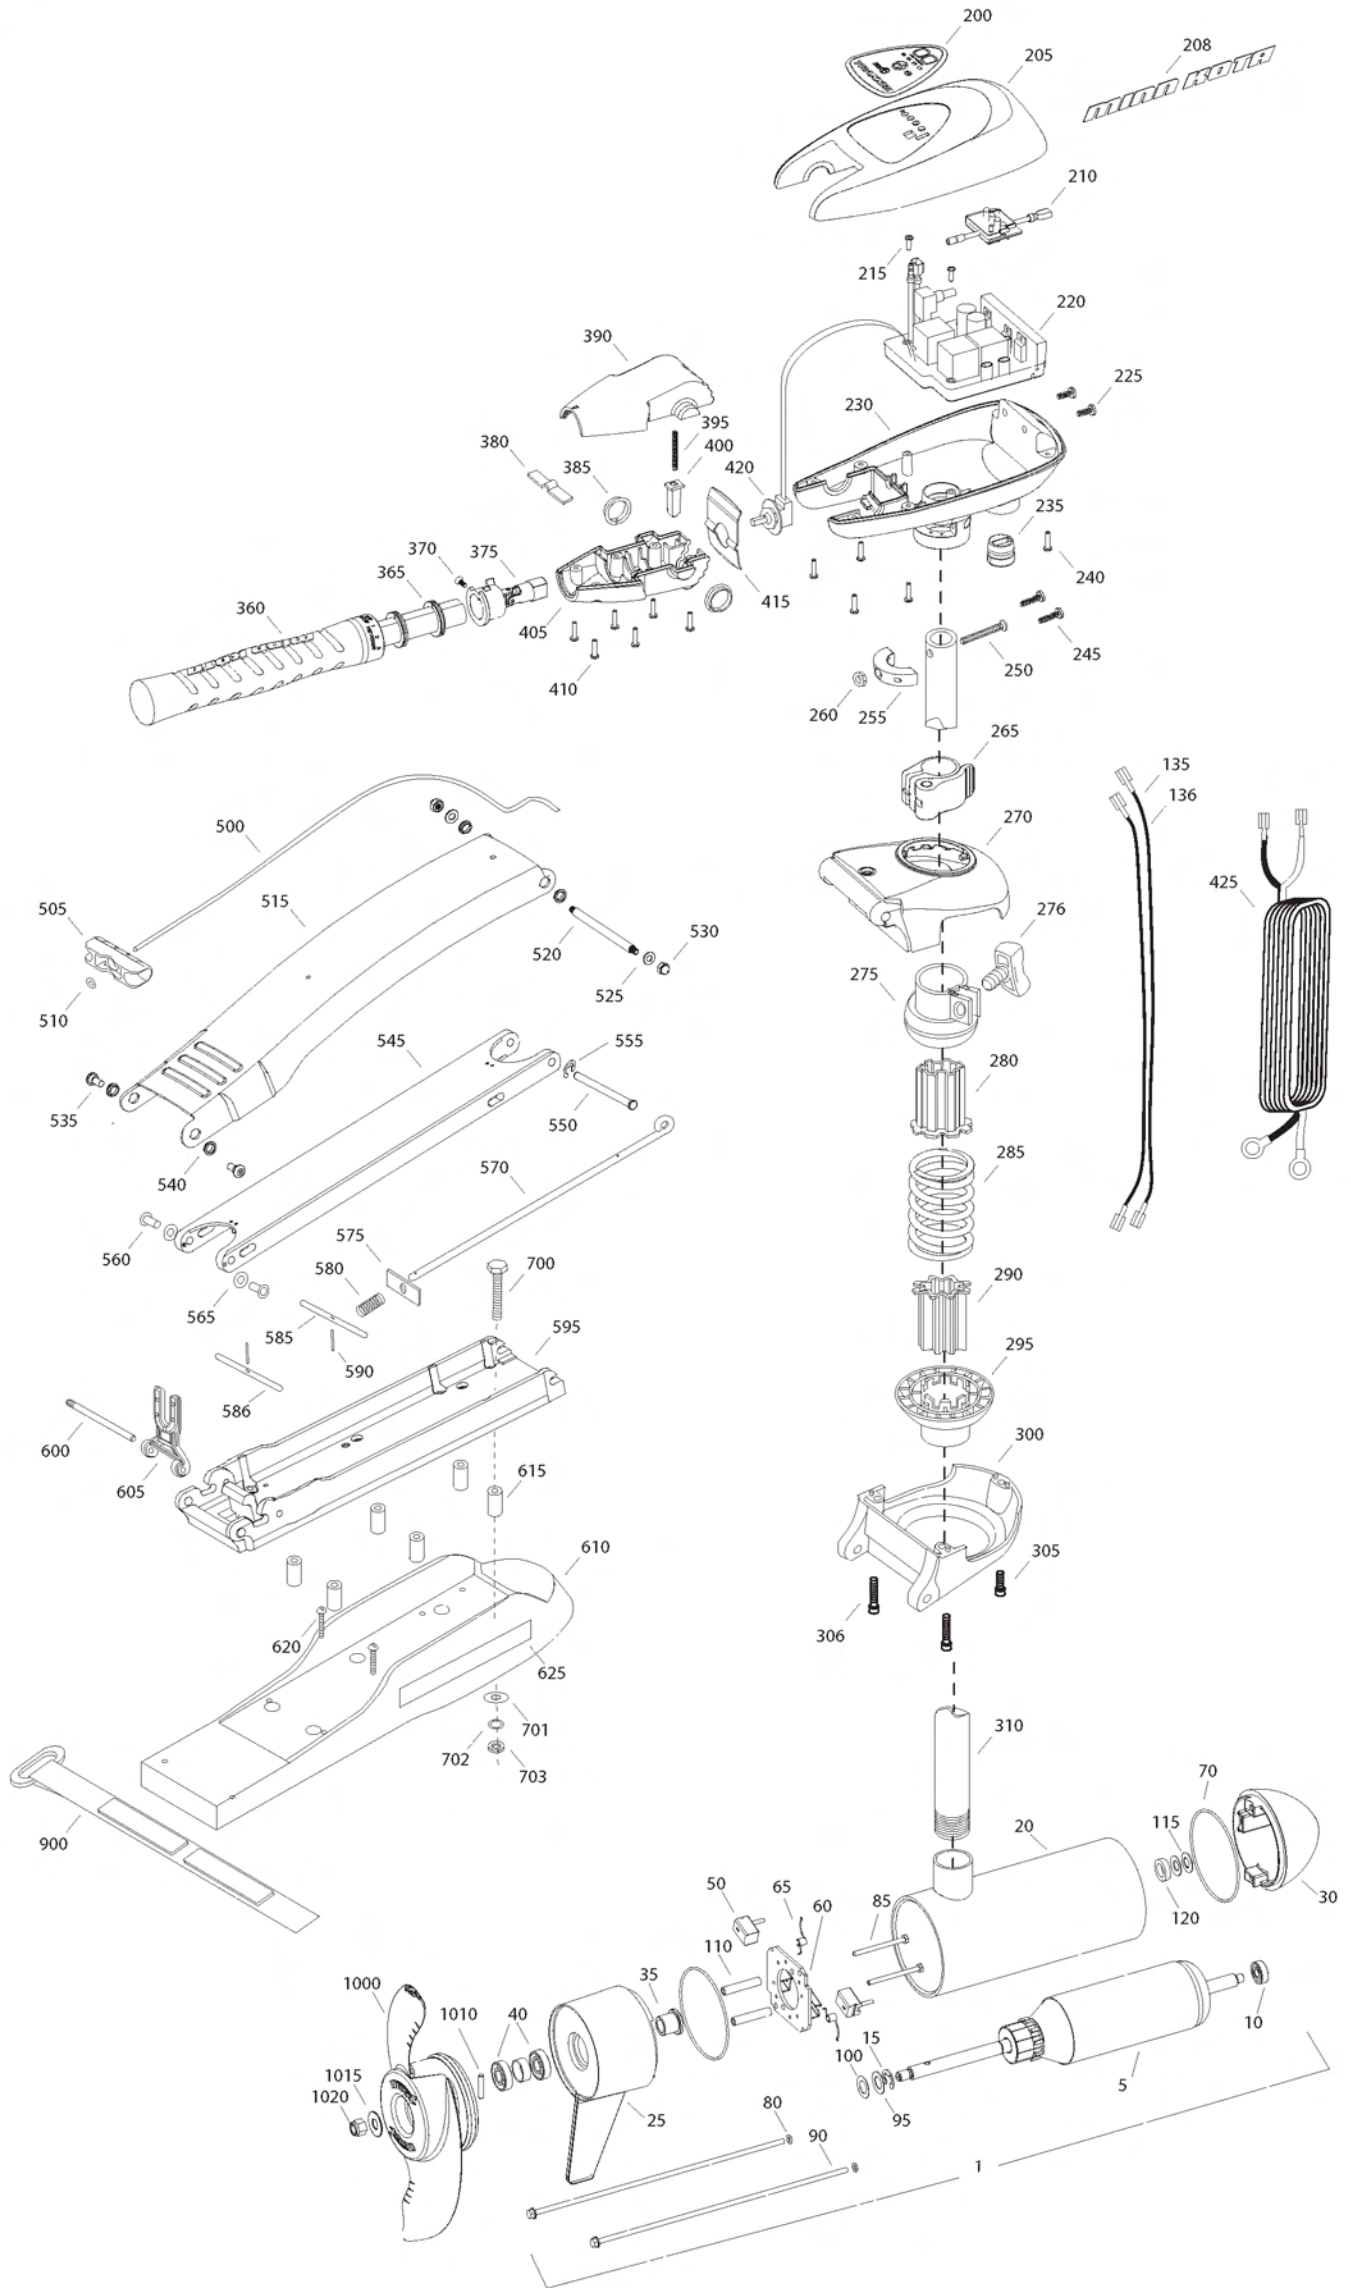

RT101/SM  
101 LBS THRUST  
36 VOLT 46 AMPS  
52" SHAFT

for use with "N" serial numbers  
2-year warranty

Item	P/N	Description	Qty	Item	P/N	Description	Qty	Item	P/N	Description	Qty
1	2316286	36V Motor 52" SW	1	■	2990957	Handle assy, VARS [360-410]	1				
5	2-100-216	Armature assembly	1	360	2990456	Grip/handle assy, VARS [360-375]	1	■	1378132	Propeller kit WW2	
10	140-010	Bearing	1	365	2060015	Bearing, handle	2	■	2994876	Propeller bag assy	
15	788-040	Retaining ring	1	370	2063405	Screw, #6 PFH SS	1	1000	2331160	Propeller WW2	1
20	2-200-310	Center housing assembly	1	375	2884092	Yoke / spider assy, VARS	1	1010	2262658	Drive pin, large	1
25	2-300-340	Brush end housing assembly	1	380	2302742	Spring, detent, off	1	1015	2091701	Washer, prop, large	1
30	421-376	Plain end housing assembly STD	1	385	2060005	Bearing, handle pivot	2	1020	2198401	Nut, nylock, prop, Anode	1
35	144-017	Flange bearing	1	390	2060900	Handle pivot, top	1				
40	880-025	Seal	2	395	2302745	Spring, release button	1	■	2889460	Seal & Oring Kit	1
50	188-094	Brush	2	400	2063700	Button, release	1				
60	9-738-004	Brush plate assembly	1	405	2060905	Handle pivot, bottom	1				
65	975-041	Brush spring	2	410	2303412	Screw, #6 x 5/8 SS	6				
70	701-043	O-ring, motor	2								
70	701-009	O-ring, thru-bolt	2	415	2062715	Spring, handle pivot	1				
85	830-027	Screw, 10-32 x 2	2	420	2061700	Washer, pot holder	1				
90	830-096	Thru-bolt	2	425	2992523	Leadwire assy	1				
95	990-051	Washer, steel	2								
100	990-052	Washer, nylatron	2	■	2991845	Mount, Bow Assy bow guard	1				
110	973-025	Spacer, brush plate	2			[500-625]					
115	992-010	Washer, Belleville	2	500	2251601	Rope	1				
120	990-045	Spacer, thrust	1	505	2150400	Pull grip	1				
135	640-018	Leadwire, black	1	510	2151700	Washer	1				
136	640-123	Leadwire, red	1	515	2264244	Arm, upper, std, sw	1				
■	2889460	Seal and O-ring Kit		520	2262604	Pin, bowguard, upper	1				
				525	2261722	Washer, 5/16", ss	2				
200	2095604	Decal, c-box cover	1	530	2223100	Nut, 5/16-18 SS	2				
205	2060296	C-box cover	1	535	2263500	Bolt, shoulder	2				
208	2325666	Decal - MinnKota	2	540	2293501	Bushing, SS	2				
210	2074082	Battery meter, 36v SW	1	545	2994351	Arm, Lower, std, sw	1				
215	3043427	Screw, #8 x 7/8 SS	2	550	2262622	Pin, clevis ss	1				
220	2184017	Control board, 24/36v	1	555	2263011	E-clip, ss	1				
225	2303434	Screw, #8-30 x 5/8 SS	2	560	2267318	Bushing, nyloner	2				
230	2062503	Control box, VARS, SW	1	565	2261708	Washer, spacer, .010 thk	as reqd				
235	2062905	Strain relief	1	570	2153603	Eyeshaft, ss	1				
240	2303412	Screw, #6 x 5/8 SS	6	575	2262703	Spring stop	1				
245	2263434	Screw, #8 x 1 SS	2	580	2152701	Spring, lock bar, ss	1				
250	2383407	Screw, #10-24 x 2 SS	1	585	2233621	Lock bar, front, ss	1				
255	2061517	Collar, c-box	1	586	2233623	Lock bar, back, ss	1				
260	2383124	Nut, 10-24, nylock, SS	1	590	2152612	Spring pin, ss	2				
265	2991521	Cam lock/depth collar assy	1	595	2773983	Bowplate w/ insert, std, sw	1				
				600	2260505	Hinge pin, ss	1				
■	2991764	Bowguard Assembly SW [270-306]	1	605	2293811	Yoke, Max	1				
270	2991779	Bracket, top	1	610	2263917	Motor rest, std, sw	1				
275	2261525	Spring sleeve, Upper	1	615	2261505	Spacer, motor rest	6				
276	2011366	Knob, collar, ss	1	620	2263434	Screw, #8, SS	2				
280	2264702	Tube insert, bowmount	2	625	2065677	Decal, motor rest	2				
285	2262705	Spring, bowguard	1								
295	2261535	Spring sleeve, Lower	1	■	2994830	Bag assembly	1				
300	2991777	Bracket Assy, bottom	1	700	2263431	Screw, 1/4-20 x 3 1/2" PPH, SS	6				
305	2263422	Screw, 5/16 x 1" SHCS ss	1	701	2301720	Washer, rubber mounting	6				
306	2263424	Screw, 5/16 x 2.5" SHCS ss	2	702	2261713	Washer, 1/4 SS	6				
				703	2263101	Nut, 1/4-20 Nylock, SS	6				
310	2002014	Tube Composite 52"	1								
				900	2263804	Strap, hold down	1				