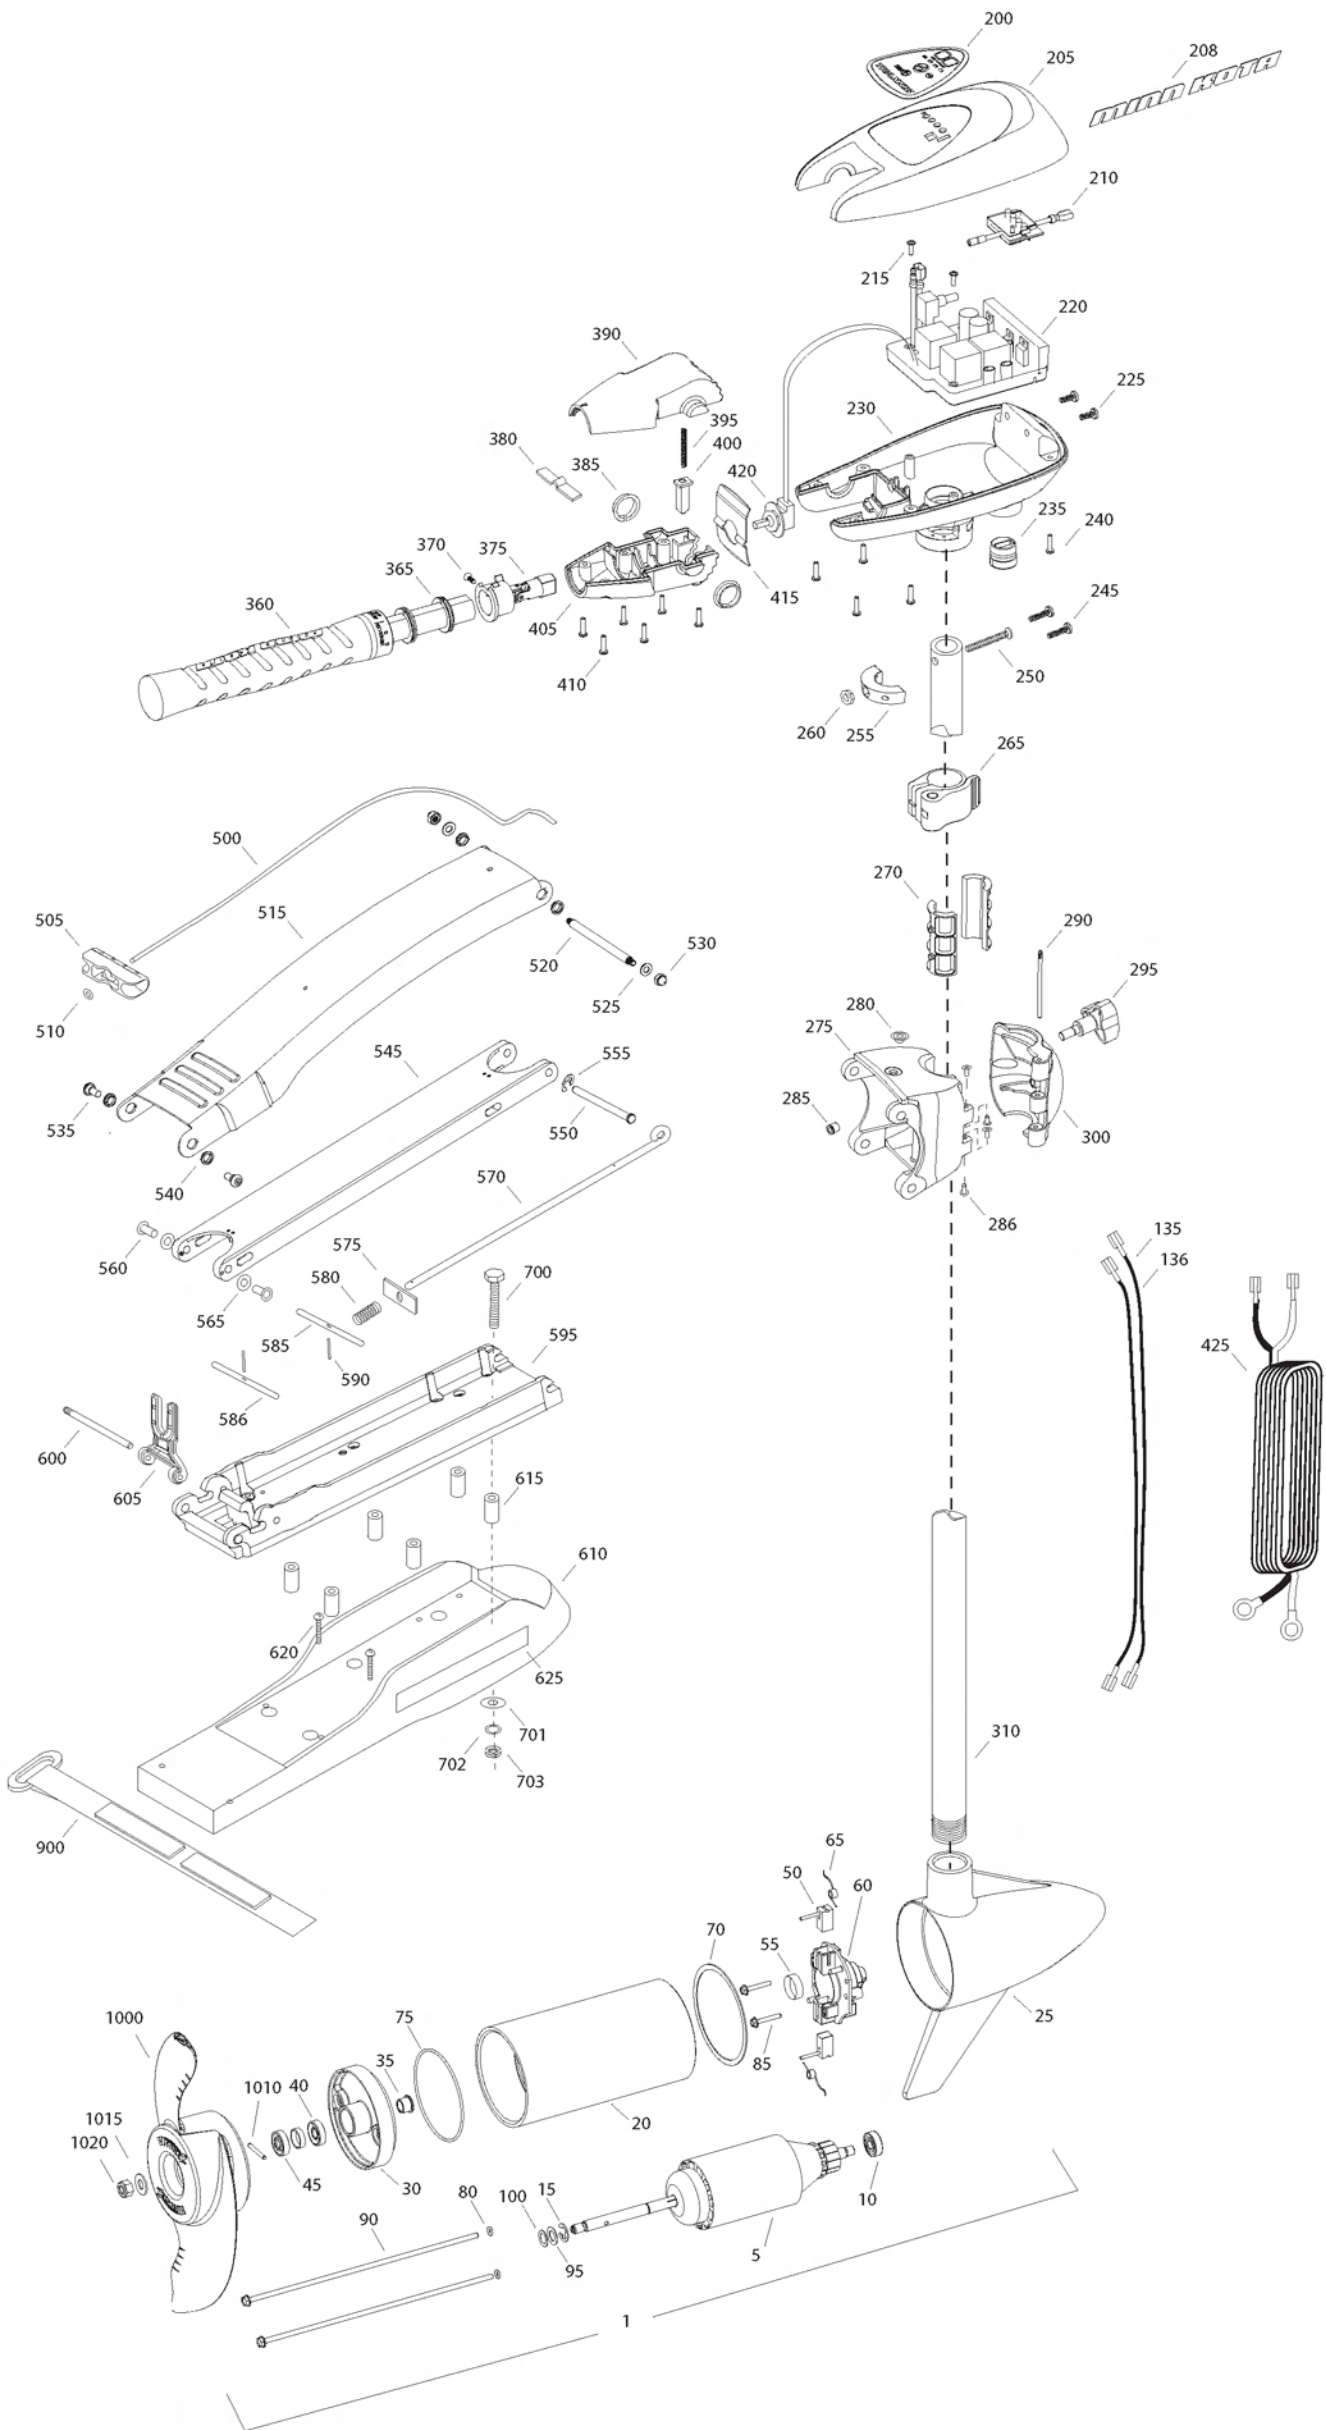

RT55/SM LATCH & DOOR
55 LBS THRUST
12 VOLT 50 AMPS
52" SHAFT

for use with "N" serial numbers
2-year warranty

Item	P/N	Description	Qty	Item	P/N	Description	Qty	Item	P/N	Description	Qty
1	2097095	12V Motor 52" SW	1	■	2990957	Handle assy, VARS [360-410]	1	■	1378131	Propeller kit WW2	
5	2-100-121	Armature assembly	1	360	2990456	Grip/handle assy, VARS [360-375]	1	■	2994875	Propeller bag assy	
10	140-010	Bearing	1	365	2060015	Bearing, handle	2	1000	2091160	Propeller WW2	1
15	788-015	Retaining ring	1	370	2063405	Screw, #6 PFH SS	1	1010	2092600	Drive pin, small	1
20	2-200-301	Center housing assembly	1	375	2884092	Yoke / spider assy, VARS	1	1015	2151726	Washer, prop, small	1
25	421-336	Brush end housing assembly	1	380	2302742	Spring, detent, off	1	1020	2198400	Nut, nylock, prop, Anode	1
30	2-400-337	Plain end housing assembly	1	385	2060005	Bearing, handle pivot	2				
35	144-049	Flange bearing	1	390	2060900	Handle pivot, top	1				
40	880-003	Seal	1	395	2302745	Spring, release button	1				
45	880-006	Seal with shield	1	400	2063700	Button, release	1				
50	188-036	Brush	2	405	2060905	Handle pivot, bottom	1				
55	725-050	Paper tube	1	410	2303412	Screw, #6 x 5/8 SS	6				
60	738-036	Brush plate assembly	1								
65	975-040	Brush spring	2	415	2062715	Spring, handle pivot	1				
70	337-036	Gasket	1	420	2061700	Washer, pot holder	1				
75	701-081	O-ring, motor	1	425	2992523	Leadwire assy	1				
80	701-008	O-ring, thru-bolt	2								
85	830-007	Screw, 8-32	2	■	2991845	Mount, Bow Assy					
90	830-042	Thru-bolt	2			[500-625]					
95	990-067	Washer, steel	2	500	2251601	Rope	1				
100	990-070	Washer, nylatron	2	505	2150400	Pull grip	1				
135	640-008	Leadwire, black	1	510	2151700	Washer	1				
136	640-107	Leadwire, red	1	515	2264244	Arm, upper, std, sw	1				
■	2888460	Seal and O-ring Kit		520	2262604	Pin, bowguard, upper	1				
				525	2261722	Washer, 5/16", ss	2				
200	2195654	Decal, c-box cover	1	530	2223100	Nut, 5/16-18 SS	2				
205	2060296	C-box cover	1	535	2263500	Bolt, shoulder	2				
208	2325666	Decal - MinnKota	2	540	2293501	Bushing, SS	2				
210	2074080	Battery meter, 12v SW	1	545	2994351	Arm, Lower, std, sw	1				
215	2043427	Screw, #8 x 7/8 SS	2	550	2262622	Pin, clevis ss	1				
220	2184016	Control board, 12V	1	555	2263011	E-clip, ss	1				
■	2888411	Potentiometer Replacement Kit		560	2267318	Bushing, nyloner	2				
225	2303434	Screw, #8-30 x 5/8 SS	2	565	2261708	Washer, spacer, .010 thk	as reqd				
230	2062503	Control box, VARS, SW	1	570	2153603	Eyeshaft, ss	1				
235	2062905	Strain relief	1	575	2262703	Spring stop	1				
240	2303412	Screw, #6 x 5/8 SS	6	580	2152701	Spring, lock bar, ss	1				
245	2263434	Screw, #8 x 1 SS	2	585	2233621	Lock bar, front, ss	1				
250	2383407	Screw, #10-24 x 2 SS	1	586	2233623	Lock bar, back, ss	1				
255	2061517	Collar, c-box	1	590	2152612	Spring pin, ss	2				
260	2383124	Nut, 10-24, nylock, SS	1	595	2773983	Bowplate w/ insert, std, fw	1				
265	2991521	Cam lock/depth collar assy	1	600	2260505	Hinge pin, ss	1				
				605	2293811	Yoke, Max	1				
■	2991808	Hinge & door assembly [270-300]		610	2263917	Motor rest, std, fw	1				
270	2151532	Hinge sleeve	2	615	2261505	Spacer, motor rest	6				
275	2991782	Hinge base assembly	1	620	2263434	Screw, #8, SS	2				
280	2232315	Eyelet SS	1	625	2065677	Decal, motor rest	2				
286	2236001	Bushing, nyloner	4								
285	2264706	Insert, hinge base	1	■	2994830	Bag assembly					
290	2262642	Pin, hinge door	1	700	2263431	Screw, 1/4-20 x 3 1/2" PPH, SS	6				
295	2260902	Knob, door	1	701	2301720	Washer, rubber mounting	6				
300	2261859	Hinge door	1	702	2261713	Washer, 1/4 SS	6				
				703	2263101	Nut, 1/4-20 Nylock, SS	6				
310	2002014	Tube Composite 52"	1								
				900	2263804	Strap, hold down	1				