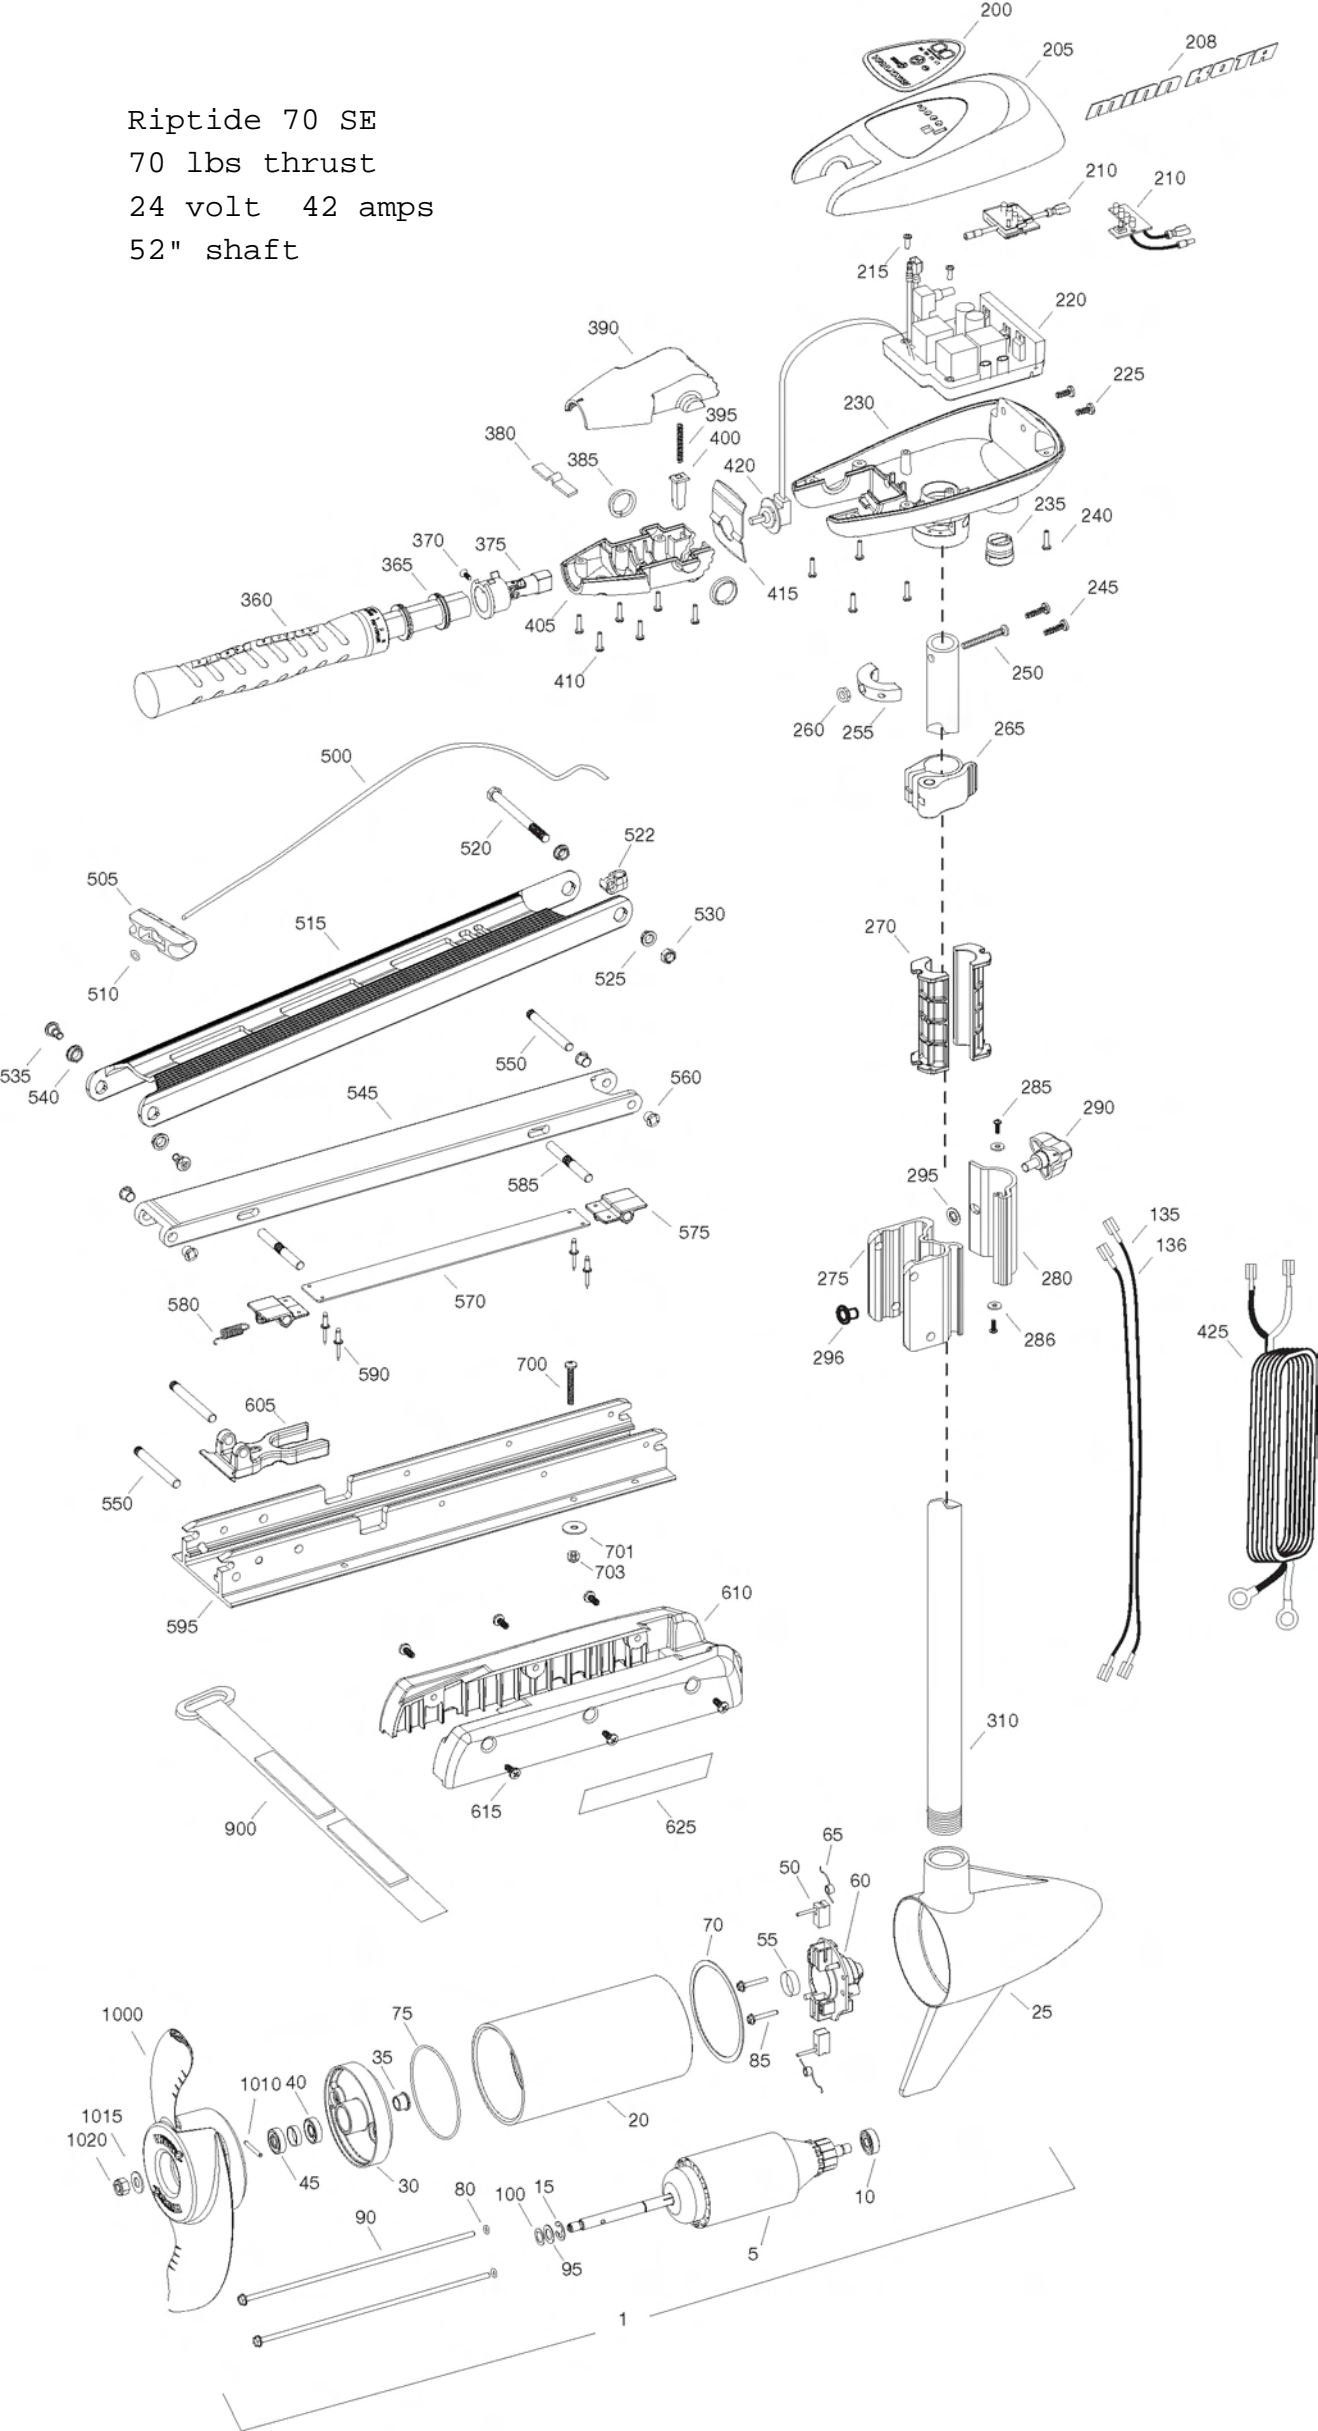

Riptide 70 SE
70 lbs thrust
24 volt 42 amps
52" shaft

PARTS LIST

ITEM #	QTY	PART NUMBER	DESCRIPTION
1	1	2096036	24V MOTOR 52" SW
5	1	2-100-119	ARMATURE ASSEMBLY
10	1	140-010	BEARING
15	1	788-015	RETAINING RING
20	1	2-200-304	CENTER HOUSING ASSEMBLY
25	1	421-336	BRUSH END HOUSING ASSEMBLY
30	1	2-400-337	PLAIN END HOUSING ASSEMBLY
35	1	144-049	FLANGE BEARING
40	1	880-003	SEAL
45	1	880-006	SEAL WITH SHIELD
50	2	188-037	BRUSH
55	1	725-050	PAPER TUBE
60	1	738-036	BRUSH PLATE ASSEMBLY
65	2	975-040	BRUSH SPRING
70	1	337-036	GASKET
75	1	701-081	O-RING, MOTOR
80	2	701-008	O-RING, THRU-BOLT
85	2	830-007	SCREW, 8-32
90	2	830-008	THRU-BOLT
95	2	990-067	WASHER, STEEL
100	2	990-070	WASHER, NYLATRON
135	1	640-007	LEADWIRE, BLACK
136	1	640-106	LEADWIRE, RED
■		2888460	SEAL AND O-RING KIT
200	1	2195655	DECAL, C-BOX COVER
205	1	2060296	C-BOX COVER
208	2	2325666	DECAL - MINN KOTA
210	1	2074081	BATTERY METER, 24V SW
215	2	3043427	SCREW, #8 X 7/8 SS
220	1	2184007	CONTROL BOARD, 24/36V
225	2	2303434	SCREW, #8-30 X 5/8 SS
230	1	2062503	CONTROL BOX VARS, SW
235	1	2062905	STRAIN RELIEF
240	6	2303412	SCREW, #6 X 5/8 SS
245	2	2263434	SCREW, #8 X 1 SS
250	1	2383407	SCREW, #10-24 X 2 SS
255	1	2061517	COLLAR, C-BOX
260	1	2383124	NUT, 10-24, NYLOCK, SS
265	1	2991521	CAM LOCK/DEPTH COLLAR ASSY
270	2	2261537	HINGE SLEEVE
■	1	2991839	HINGE & DOOR ASSEMBLY [275-295]
275	1	2261894	HINGE BASE ASSEMBLY
280	1	2261898	HINGE DOOR
285	2	2332100	SCREW, 8-32 X 3/8, SS