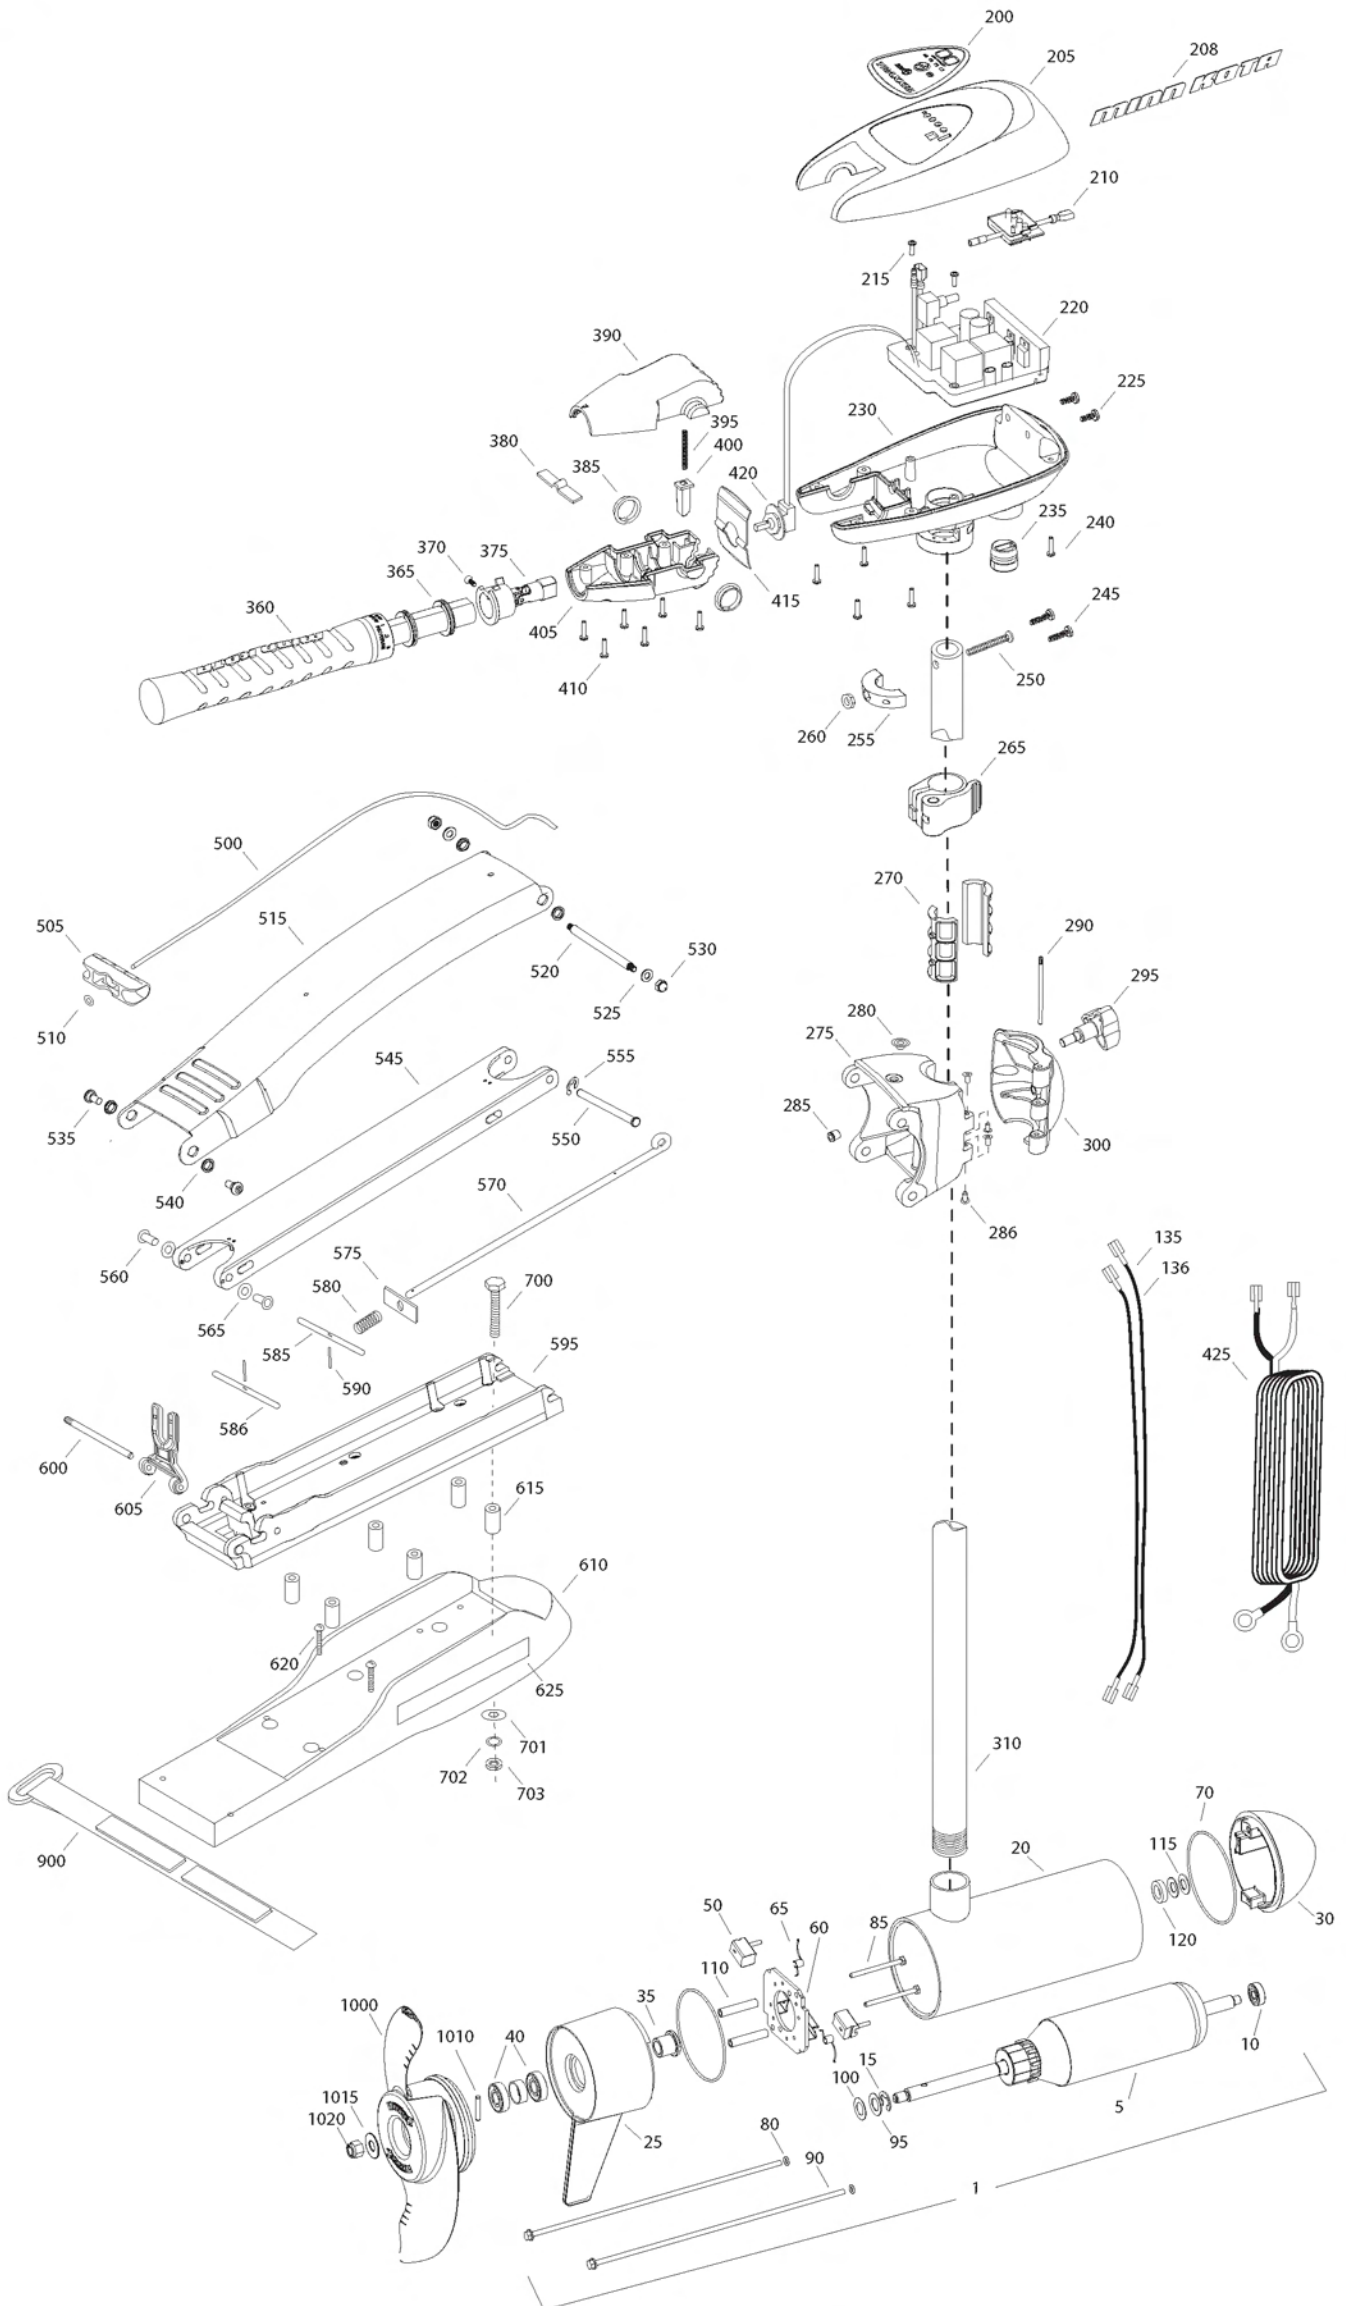

RT80/SM LATCH & DOOR
80 LBS THRUST
24 VOLT 56 AMPS
52" SHAFT

for use with "N" serial numbers
2-year warranty

Item	P/N	Description	Qty	Item	P/N	Description	Qty	Item	P/N	Description	Qty
1	2316228	24V Motor 52" SW	1	■	2990957	Handle assy, VARS [360-410]	1				
5	2-100-214	Armature assembly	1	360	2990456	Grip/handle assy, VARS [360-375]	1	■	1378132	Propeller kit WW2	
10	140-010	Bearing	1	365	2060015	Bearing, handle	2	■	2994876	Propeller bag assy	
15	788-040	Retaining ring	1	370	2063405	Screw, #6 PFH SS	1	1000	2331160	Propeller WW2	1
20	2-200-397	Center housing assembly	1	375	2884092	Yoke / spider assy, VARS	1	1010	2262658	Drive pin, large	1
25	2-300-340	Brush end housing assembly	1	380	2302742	Spring, detent, off	1	1015	2091701	Washer, prop, large	1
30	421-376	Plain end housing assembly STD	1	385	2060005	Bearing, handle pivot	2	1020	2198401	Nut, nylock, prop, Anode	1
35	144-017	Flange bearing	1	390	2060900	Handle pivot, top	1				
40	880-025	Seal	2	395	2302745	Spring, release button	1				
50	188-094	Brush	2	400	2063700	Button, release	1				
60	9-738-004	Brush plate assembly	1	405	2060905	Handle pivot, bottom	1				
65	975-041	Brush spring	2	410	2303412	Screw, #6 x 5/8 SS	6				
70	701-043	O-ring, motor	2								
70	701-009	O-ring, thru-bolt	2	415	2062715	Spring, handle pivot	1				
85	830-027	Screw, 10-32 x 2	2	420	2061700	Washer, pot holder	1				
90	830-094	Thru-bolt	2	425	2992523	Leadwire assy	1				
95	990-051	Washer, steel	2								
100	990-052	Washer, nylatron	2	■	2991845	Mount, Bow Assy	1				
110	973-025	Spacer, brush plate	2			[500-625]					
115	992-010	Washer, Belleville	2	500	2251601	Rope	1				
120	990-045	Spacer, thrust	1	505	2150400	Pull grip	1				
135	640-018	Leadwire, black	1	510	2151700	Washer	1				
136	640-123	Leadwire, red	1	515	2264244	Arm, upper, std, sw	1				
■	2889460	Seal and O-ring Kit		520	2262604	Pin, bowguard, upper	1				
				525	2261722	Washer, 5/16", ss	2				
200	2195659	Decal, c-box cover	1	530	2223100	Nut, 5/16-18 SS	2				
205	2060296	C-box cover	1	535	2263500	Bolt, shoulder	2				
208	2325666	Decal - MinnKota	2	540	2293501	Bushing, SS	2				
210	2074081	Battery meter, 24v SW	1	545	2994351	Arm, Lower, std, sw	1				
215	3043427	Screw, #8 x 7/8 SS	2	550	2262622	Pin, clevis ss	1				
220	2184017	Control board, 24/36V	1	555	2263011	E-clip, ss	1				
■	2888411	Potentiometer Replacement Kit		560	2267318	Bushing, nyliner	2				
225	2303434	Screw, #8-30 x 5/8 SS	2	565	2261708	Washer, spacer, .010 thk	as req'd				
230	2062503	Control box, VARS, SW	1	570	2153603	Eyeshaft, ss	1				
235	2062905	Strain relief	1	575	2262703	Spring stop	1				
240	2303412	Screw, #6 x 5/8 SS	6	580	2152701	Spring, lock bar, ss	1				
245	2263434	Screw, #8 x 1 SS	2	585	2233621	Lock bar, front, ss	1				
250	2383407	Screw, #10-24 x 2 SS	1	586	2233623	Lock bar, back, ss	1				
255	2061517	Collar, c-box	1	590	2152612	Spring pin, ss	2				
260	2383124	Nut, 10-24, nylock, SS	1	595	2773983	Bowplate w/ insert, std, fw	1				
265	2991521	Cam lock/depth collar assy	1	600	2260505	Hinge pin, ss	1				
				605	2293811	Yoke, Max	1				
■	2991808	Hinge & door assembly [270-300]	1	610	2263917	Motor rest, std, fw	1				
270	2151532	Hinge sleeve	2	615	2261505	Spacer, motor rest	6				
275	2991782	Hinge base assembly	1	620	2263434	Screw, #8, SS	2				
280	2232315	Eyelet SS	1	625	2065677	Decal, motor rest	2				
286	2236001	Bushing, nyliner	4								
285	2264706	Insert, hinge base	1	■	2994830	Bag assembly	1				
290	2262642	Pin, hinge door	1	700	2263431	Screw, 1/4-20 x 3 1/2" PPH, SS	6				
295	2260902	Knob, door	1	701	2301720	Washer, rubber mounting	6				
300	2261859	Hinge door	1	702	2261713	Washer, 1/4 SS	6				
				703	2263101	Nut, 1/4-20 Nylock, SS	6				
310	2002014	Tube Composite 52"	1								
				900	2263804	Strap, hold down	1				