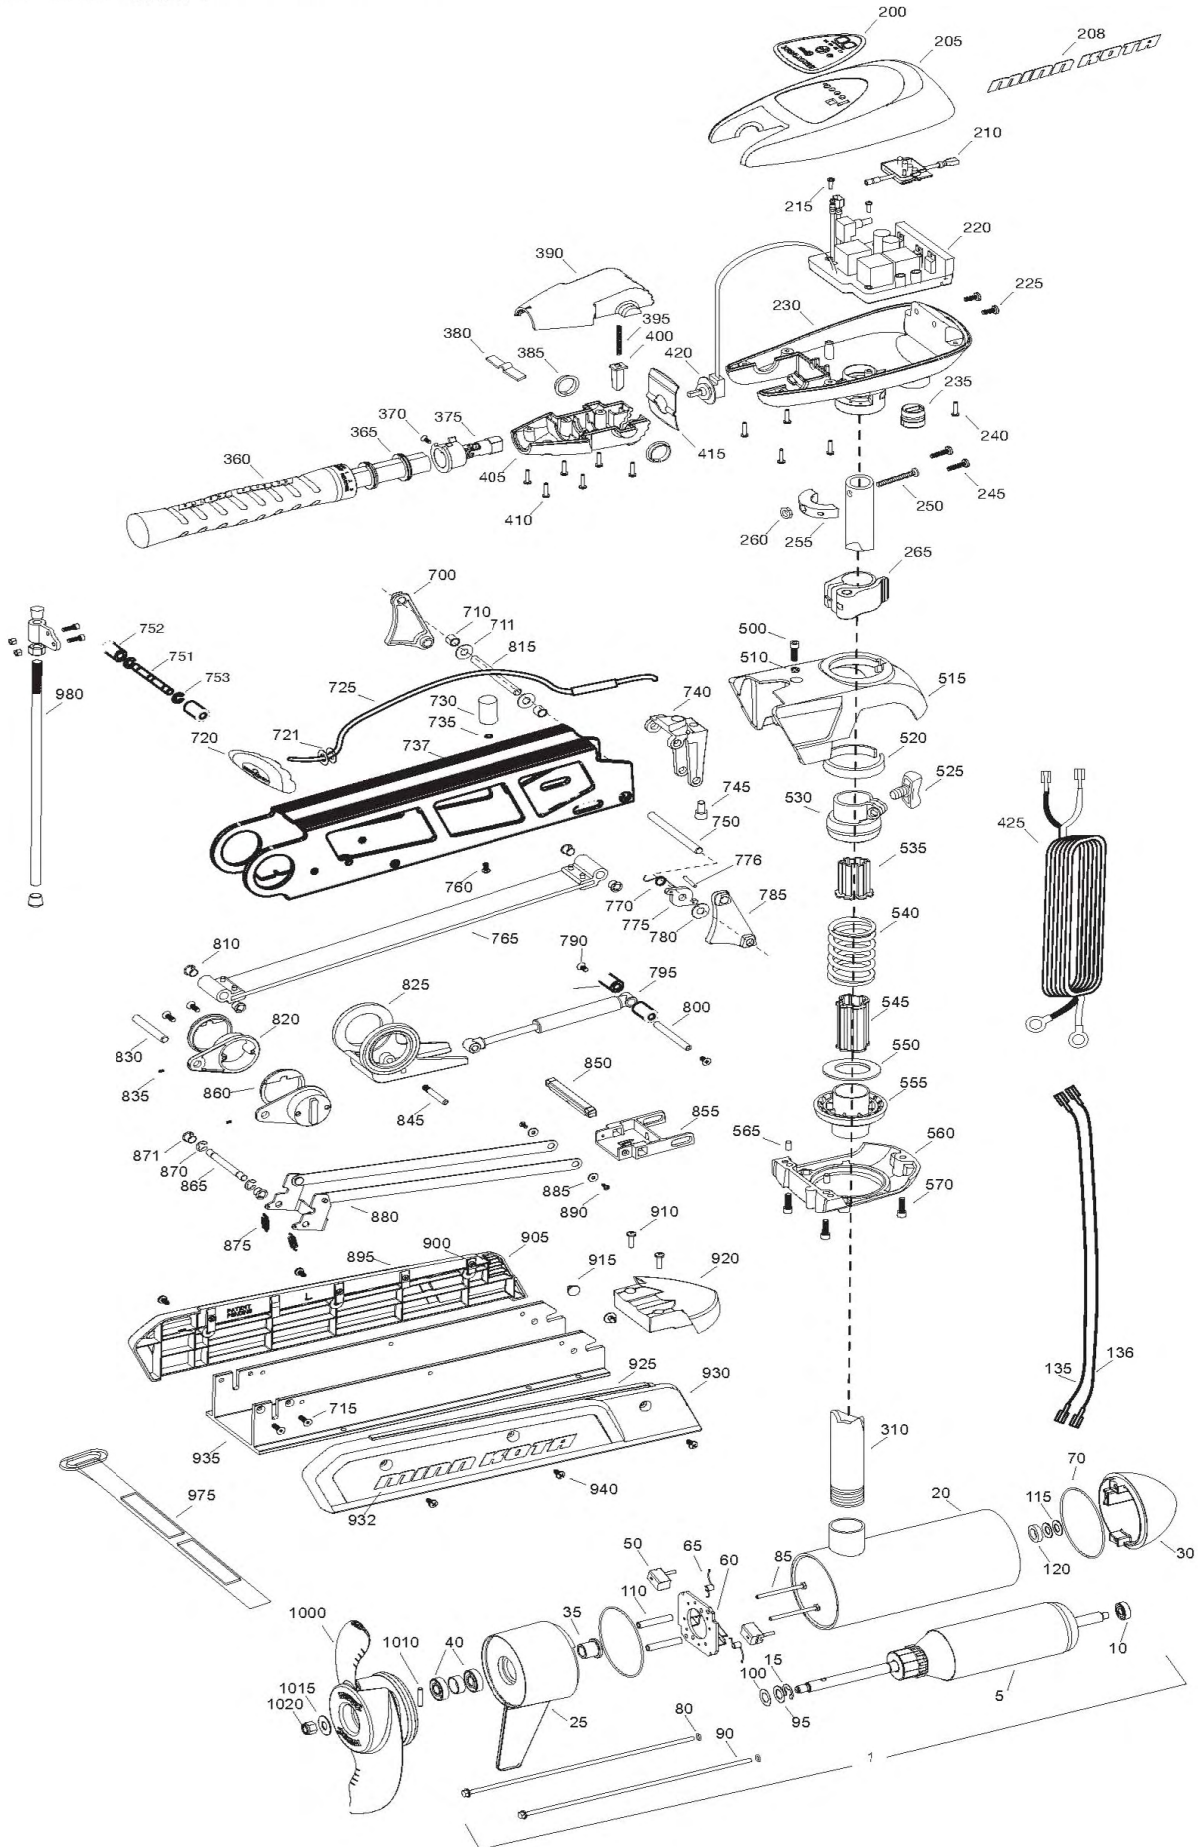

RT80/SF and RT101/SF
80 and 101 LBS THRUST
24-volt/56 amps and 36-volt/46 amps
52" or 62" SHAFT

for use with "N" serial numbers
2-year warranty

Item	P/N	Description	Qty	Item	P/N	Description	Qty
80# Motor				200	2195659	Decal, c-box cover 80#	1
1	2316226	24V Motor 62" SW	1		2095604	Decal, c-box cover 101#	1
5	2-100-214	Armature assembly	1	205	2060296	C-box cover	1
10	140-010	Bearing	1	208	2325666	Decal - MinnKota	2
15	788-040	Retaining ring	1	210	2074081	Battery meter, 24v SW	1
20	2-200-397	Center housing assembly	1		2074082	Battery meter, 36v SW	1
25	2-300-340	Brush end housing assembly	1	215	3043427	Screw, #8 x 7/8 SS	2
30	421-376	Plain end housing assembly STD	1	220	2184017	Control board, 24/36V	1
35	144-017	Flange bearing	1	■	2888411	Potentiometer Replacement Kit	
40	880-025	Seal	1	225	2303434	Screw, #8-30 x 5/8 SS	2
50	188-094	Brush	2	230	2062503	Control box, VARS, SW	1
60	9-738-004	Brush plate assembly	1	235	2062905	Strain relief	1
65	975-041	Brush spring	2	240	2303412	Screw, #6 x 5/8 SS	6
70	701-043	O-ring, motor	2	245	2263434	Screw, #8 x 1 SS	2
80	701-009	O-ring, thru-bolt	2	250	2383407	Screw, #10-24 x 2 SS	1
85	830-027	Screw, 10-32 x 2	2	255	2061517	Collar, c-box	1
90	830-094	Thru-bolt	2	260	2383124	Nut, 10-24, nylock, SS	1
95	990-051	Washer, steel	2	265	2991521	Cam lock/depth collar assy	1
100	990-052	Washer, nylatron	2				
110	973-025	Spacer, brush plate	2	310	2002014	Tube Composite 52"	1
115	992-010	Washer, Belleville	2		2002015	Tube Composite 62"	1
120	990-045	Spacer, thrust	1				
135	640-021	Leadwire, black	1	■	2990957	Handle assy, VARS [360-410]	1
136	640-126	Leadwire, red	1	360	2990456	Grip/handle assy, VARS [360-375]	1
■	2889460	Seal and O-ring Kit		365	2060015	Bearing, handle	2
				370	2063405	Screw, #6 PFH SS	1
				375	2884092	Yoke / spider assy, VARS	1
101# Motor				380	2302742	Spring, detent, off	1
1	2316286	36V Motor 62" SW	1	385	2060005	Bearing, handle pivot	2
5	2-100-216	Armature assembly	1	390	2060900	Handle pivot, top	1
10	140-010	Bearing	1	395	2302745	Spring, release button	1
15	788-040	Retaining ring	1	400	2063700	Button, release	1
20	2-200-310	Center housing assembly	1	405	2060905	Handle pivot, bottom	1
25	2-300-340	Brush end housing assembly	1	410	2303412	Screw, #6 x 5/8 SS	6
30	421-376	Plain end housing assembly STD	1	415	2062715	Spring, handle pivot	1
35	144-017	Flange bearing	1	420	2061700	Washer, pot holder	1
40	880-025	Seal	2	425	2992521	Leadwire assy	1
50	188-094	Brush	2				
60	9-738-004	Brush plate assembly	1	■	2991768	Bowguard Assembly SW [500-570]	1
65	975-041	Brush spring	2	500	2263422	Screw, 5/16 x 1 SHCS	1
70	701-043	O-ring, motor	2	510	2281700	Washer, 5/16 highcollar lock	1
80	701-009	O-ring, thru-bolt	2	515	2281943	Bowguard top	1
85	830-027	Screw, 10-32 x 2	2	520	2280001	Bearing, Bowguard top	1
90	830-096	Thru-bolt	2	525	2011366	Knob, ss	1
95	990-051	Washer, steel	2	530	2261525	Spring sleeve, upper	1
100	990-052	Washer, nylatron	2	535	2264702	Tube insert, upper	1
110	973-025	Spacer, brush plate	2	540	2262705	Spring, bowguard	1
115	992-010	Washer, Belleville	2	545	2282000	Tube insert, lower	1
120	990-045	Spacer, thrust	1	550	2281525	Spacer, lower spring	1
135	640-021	Leadwire, black	1	555	2281520	Spring sleeve, lower	1
136	640-126	Leadwire, red	1	560	2991726	Bowguard bottom	1
■	2889460	Seal and O-ring Kit		565	2262632	Spring pin 1/4 x 5/8, ss	2
				570	2263422	Screw, 5/16 x 1, ss	3

* This item is part of an assembly. This item cannot be sold separately due to manufacturing process.