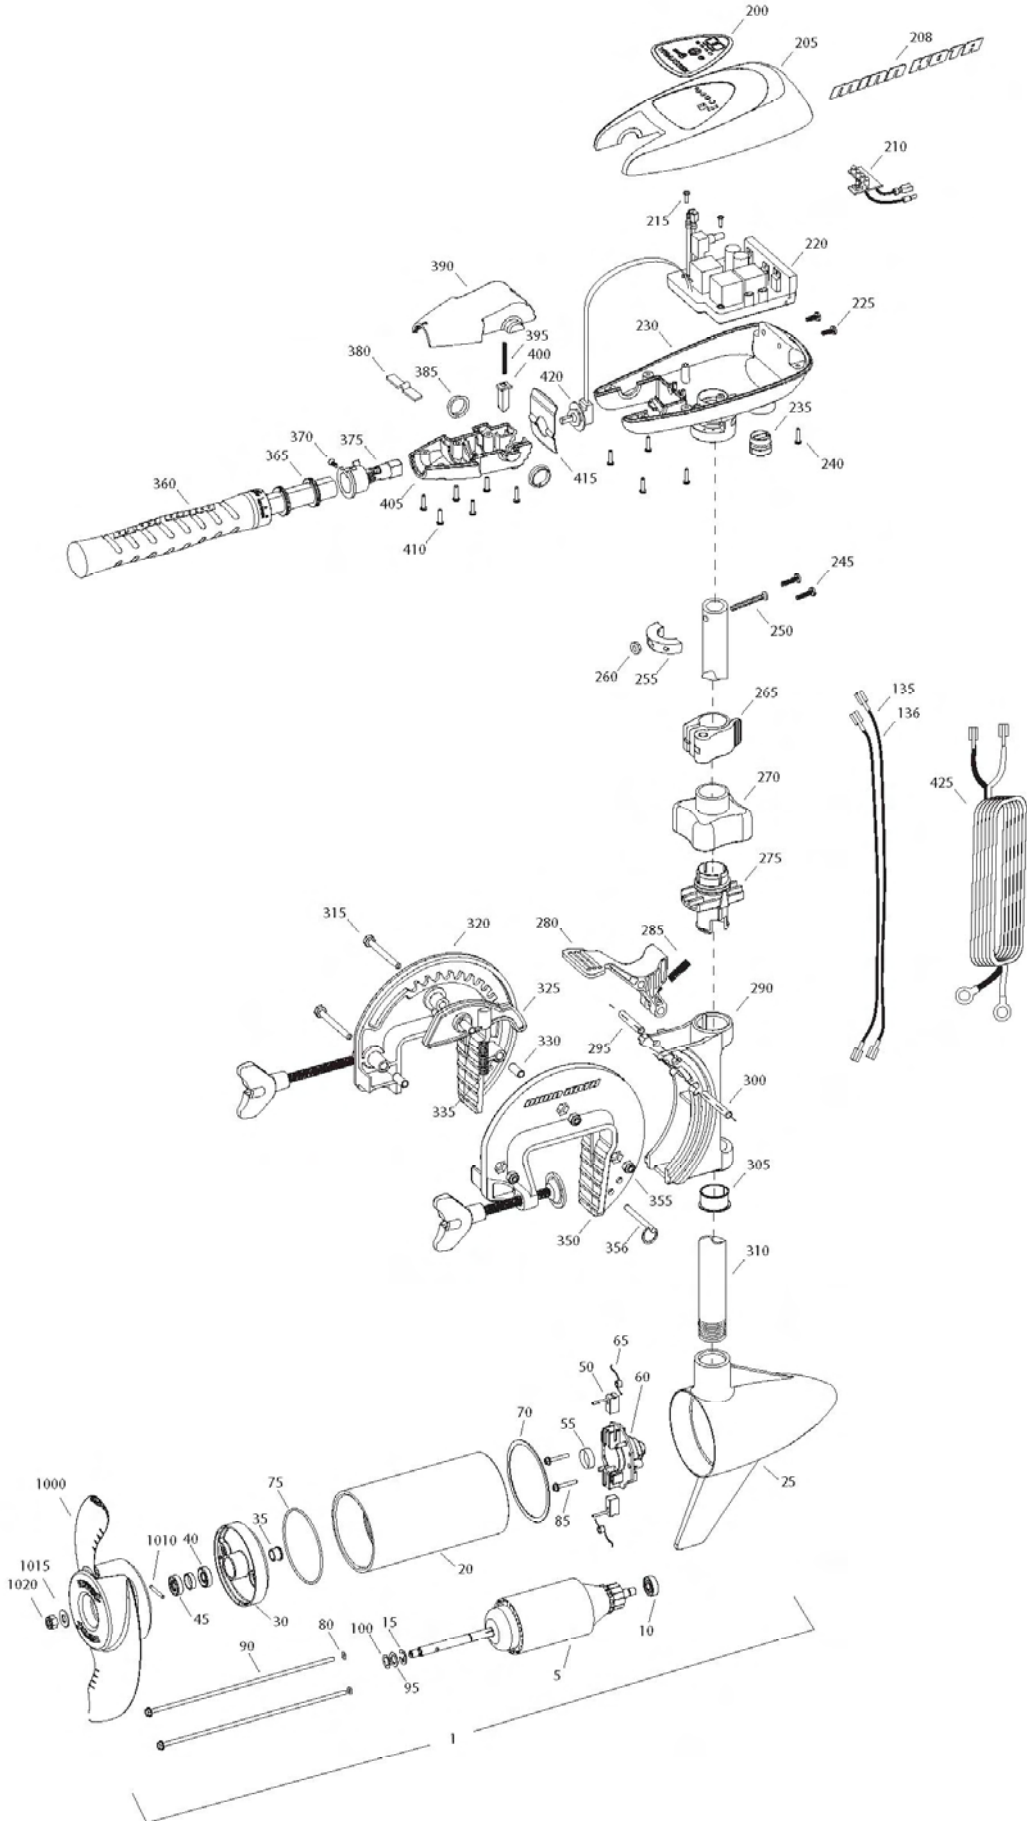

TRAXXIS 55
55 LBS THRUST
12 VOLT 50 AMPS
36" OR 42" SHAFT

for use with "N" serial numbers
2-year warranty

Item	P/N	Description	Qty	Item	P/N	Description	Qty
1	2097084	12V Motor 42" FW	1	■	2991795	Bracket assy, Composite [270-356]	1
5	2-100-121	Armature assembly	1	270	2060100	Knob, steering tension, soft	1
10	140-010	Bearing	1	275	2068400	Collet	1
15	788-015	Retaining ring	1	280	2064200	Lock arm	1
20	2-200-101	Center housing assembly	1	285	2062701	Spring, lock arm	1
25	421-065	Brush end housing assembly	1	290	2061821	Hinge	1
30	2-400-101	Plain end housing assembly	1	295	2062602	Pin, lock, Zinc	1
35	144-049	Flange bearing	1	300	2062602	Pin, lock, Zinc	1
40	880-003	Seal	1	305	2037301	Bushing, hinge	1
45	880-006	Seal with shield	1	310	2032052	Tube 36"	1
50	188-036	Brush	2		2032053	Tube 42"	1
55	725-050	Paper tube	1				
60	738-036	Brush plate assembly	1	315	2063500	Bolt 1/4-20 x 2 3/8", Zinc	3
65	975-040	Brush spring	2	320	2771950	Bracket, right, FW	1
70	337-036	Gasket	1	325	2067905	Cam deactivator	1
75	701-081	O-ring, motor	1	330	2067306	Bushing, dowel 1/4 x 1/2	3
80	701-008	O-ring, thru-bolt	2	335	2062702	Spring, cam deactivator	1
85	830-007	Screw, 8-32	2	■	2881380	Clamp screw kit	2 per kit
90	830-042	Thru-bolt	2	350	2771955	Bracket, left, FW	1
95	990-067	Washer, steel	2	355	2263104	Nut, 1/4-20, nylock, Zinc	3
100	990-070	Washer, nylatron	2	356	2062604	Pin, stop	1
135	640-004	Leadwire, black	1				
136	640-105	Leadwire, red	1	■	2990957	Handle assy, VARS [360-410]	1
■	2888460	Seal and O-ring Kit		360	2990456	Grip/handle assy, VARS [360-375]	1
				365	2060015	Bearing, handle	2
200	2065697	Decal, c-box cover	1	370	2063405	Screw, #6 PFH SS	1
205	2060295	C-box cover	1	375	2884092	Yoke / spider assy, VARS	1
208	2325665	Decal - MinnKota	2	380	2302742	Spring, detent, off	1
210	2074070	Battery meter, 12v FW	1	385	2060005	Bearing, handle pivot	2
215	3043427	Screw, #8 x 7/8 SS	2	390	2060900	Handle pivot, top	1
220	2184016	Control board, 12v	1	395	2302745	Spring, release button	1
■	2888411	Potentiometer Replacement Kit		400	2063700	Button, release	1
225	2303434	Screw, #8-30 x 5/8 SS	2	405	2060905	Handle pivot, bottom	1
230	2062501	Control box, VARS, FW	1	410	2303412	Screw, #6 x 5/8 SS	6
235	2062905	Strain relief	1				
240	2303412	Screw, #6 x 5/8 SS	6	415	2062715	Spring, handle pivot	1
245	2263434	Screw, #8 x 1 SS	2	420	2061700	Washer, pot holder	1
250	2383407	Screw, #10-24 x 2 SS	1	425	2992523	Leadwire assy, includes [235]	1
255	2061515	Collar, c-box	1				
260	2383124	Nut, 10-24, nylock, SS	1	■	1378170	Propeller kit	
265	2991521	Cam lock/depth collar assy	1	■	2994875	Propeller bag assy	
				1000	2091170	Propeller	1
				1010	2092600	Drive pin, small	1
				1015	2151726	Washer, prop, small	1
				1020	2053101	Nut, nylock, prop, small	1