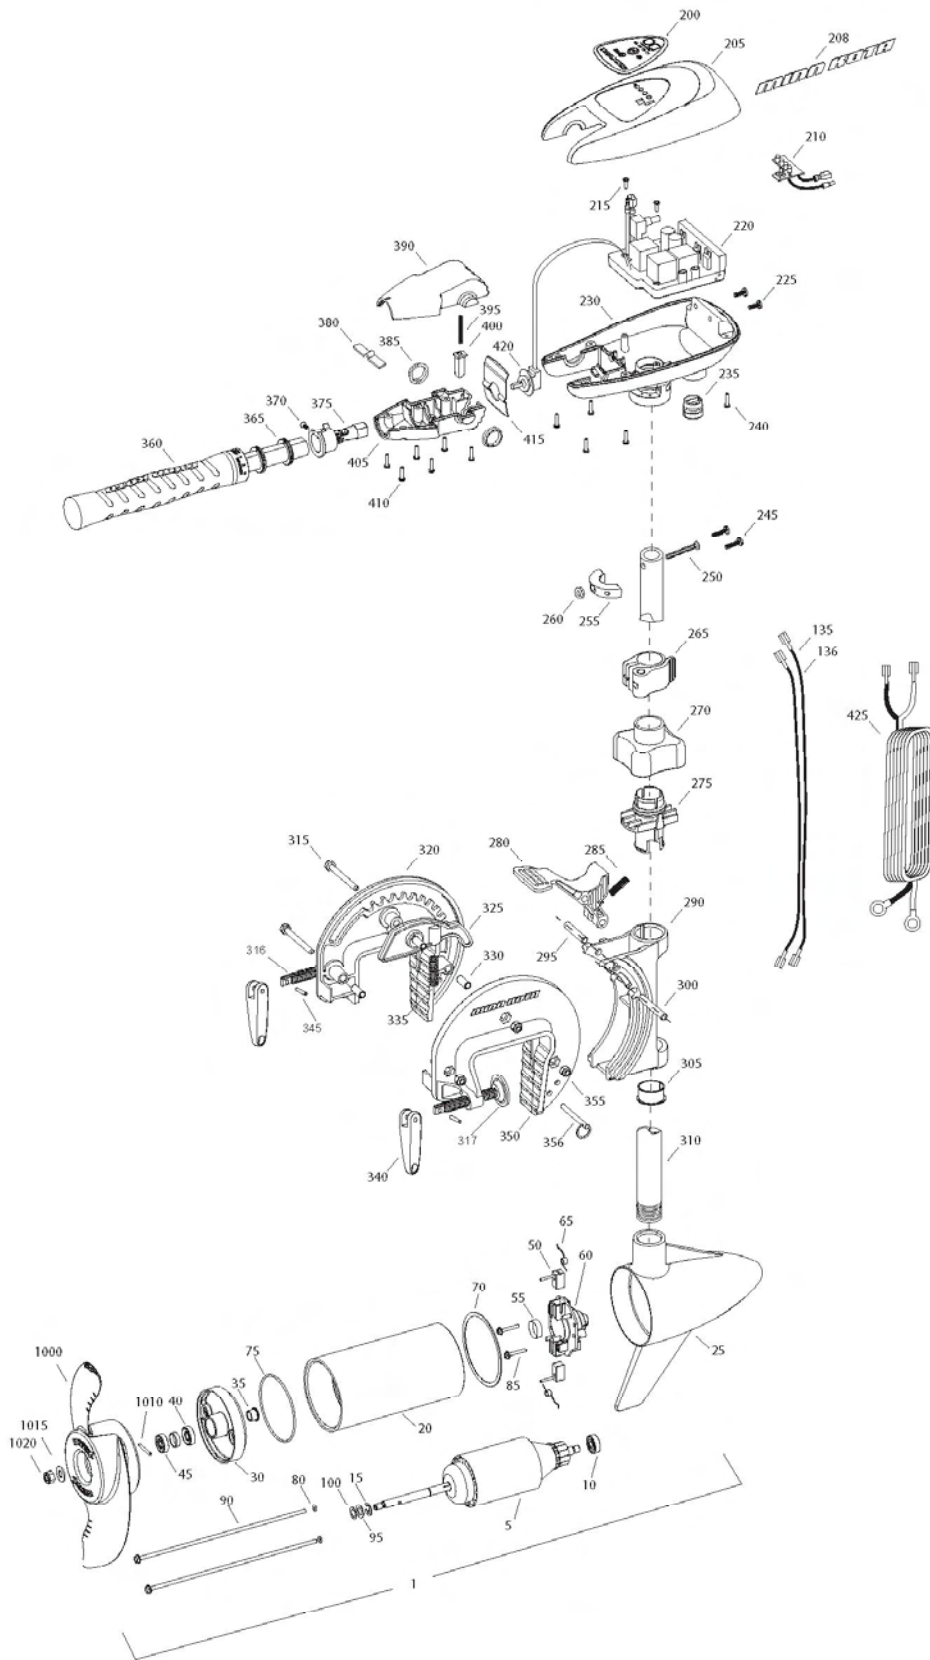

**TRAXXIS 70**  
**70 LBS THRUST**  
**24 VOLT 42 AMPS**  
**42" SHAFT**

for use with "N" serial numbers  
2-year warranty

Item	P/N	Description	Qty	Item	P/N	Description	Qty
1	2096030	24V Motor 42" FW	1	317	2011710	Washer-clamp screw	2
5	2-100-119	Armature assembly	1	320	2771941	Bracket, right, FW	1
10	140-010	Bearing	1	325	2067905	Cam deactivator	1
15	788-015	Retaining ring	1	330	2067306	Bushing, dowel 1/4 x 1/2	3
20	2-200-005	Center housing assembly	1	335	2062702	Spring, cam deactivator	1
25	421-065	Brush end housing assembly	1	■	2771303	Clamp screw kit	2 per kit
30	2-400-101	Plain end housing assembly	1	340	2050925	Handle, clamp	2
35	144-049	Flange bearing	1	345	2052625	Roll pin	2
40	880-003	Seal	1	350	2771947	Bracket, left, FW	1
45	880-006	Seal with shield	1	355	2263104	Nut, 1/4-20, nylock, Zinc	3
50	188-037	Brush	2	356	2062604	Pin, stop	1
55	725-050	Paper tube	1				
60	738-036	Brush plate assembly	1	■	2990957	Handle assy, VARS [360-410]	1
65	975-040	Brush spring	2	360	2990456	Grip/handle assy, VARS [360-375]	1
70	337-036	Gasket	1	365	2060015	Bearing, handle	2
75	701-081	O-ring, motor	1	370	2063405	Screw, #6 PFH SS	1
80	701-008	O-ring, thru-bolt	2	375	2884092	Yoke / spider assy, VARS	1
85	830-007	Screw, 8-32	2	380	2302742	Spring, detent, off	1
90	830-008	Thru-bolt	2	385	2060005	Bearing, handle pivot	2
95	990-067	Washer, steel	2	390	2060900	Handle pivot, top	1
100	990-070	Washer, nylatron	2	395	2302745	Spring, release button	1
135	640-004	Leadwire, black	1	400	2063700	Button, release	1
136	640-105	Leadwire, red	1	405	2060905	Handle pivot, bottom	1
■	2888460	Seal and O-ring Kit		410	2303412	Screw, #6 x 5/8 SS	6
200	2065698	Decal, c-box cover	1	415	2062715	Spring, handle pivot	1
205	2060295	C-box cover	1	420	2061700	Washer, pot holder	1
208	2325665	Decal - MinnKota	2	425	2992523	Leadwire assy, includes [235]	1
210	2074071	Battery meter, 24v FW	1				
215	3043427	Screw, #8 x 7/8 SS	2	■	1378170	Propeller kit	
220	2184017	Control board, 24/36V	1	■	2994875	Propeller bag assy	
■	2888411	Potentiometer Replacement Kit		1000	2091170	Propeller	1
225	2303434	Screw, #8-30 x 5/8 SS	2	1010	2092600	Drive pin, small	1
230	2062501	Control box, VARS, FW	1	1015	2151726	Washer, prop, small	1
235	2062905	Strain relief	1	1020	2053101	Nut, nylock, prop, small	1
240	2303412	Screw, #6 x 5/8 SS	6				
245	2263434	Screw, #8 x 1 SS	2				
250	2383407	Screw, #10-24 x 2 SS	1				
255	2061515	Collar, c-box	1				
260	2383124	Nut, 10-24, nylock, SS	1				
265	2991521	Cam lock/depth collar assy	1				
■	2991796	Bracket assy, aluminum [270-356]	1				
270	2060100	Knob, steering tension, soft	1				
275	2068400	Collet	1				
280	2064200	Lock arm	1				
285	2062701	Spring, lock arm	1				
290	2061821	Hinge	1				
295	2062602	Pin, lock, Zinc	1				
300	2062602	Pin, lock, Zinc	1				
305	2037301	Bushing, hinge	1				
310	2032053	Tube 42"	1				
315	2063500	Bolt 1/4-20 x 2 3/8", Zinc	3				
316	2051302	Screw-clamp	2				