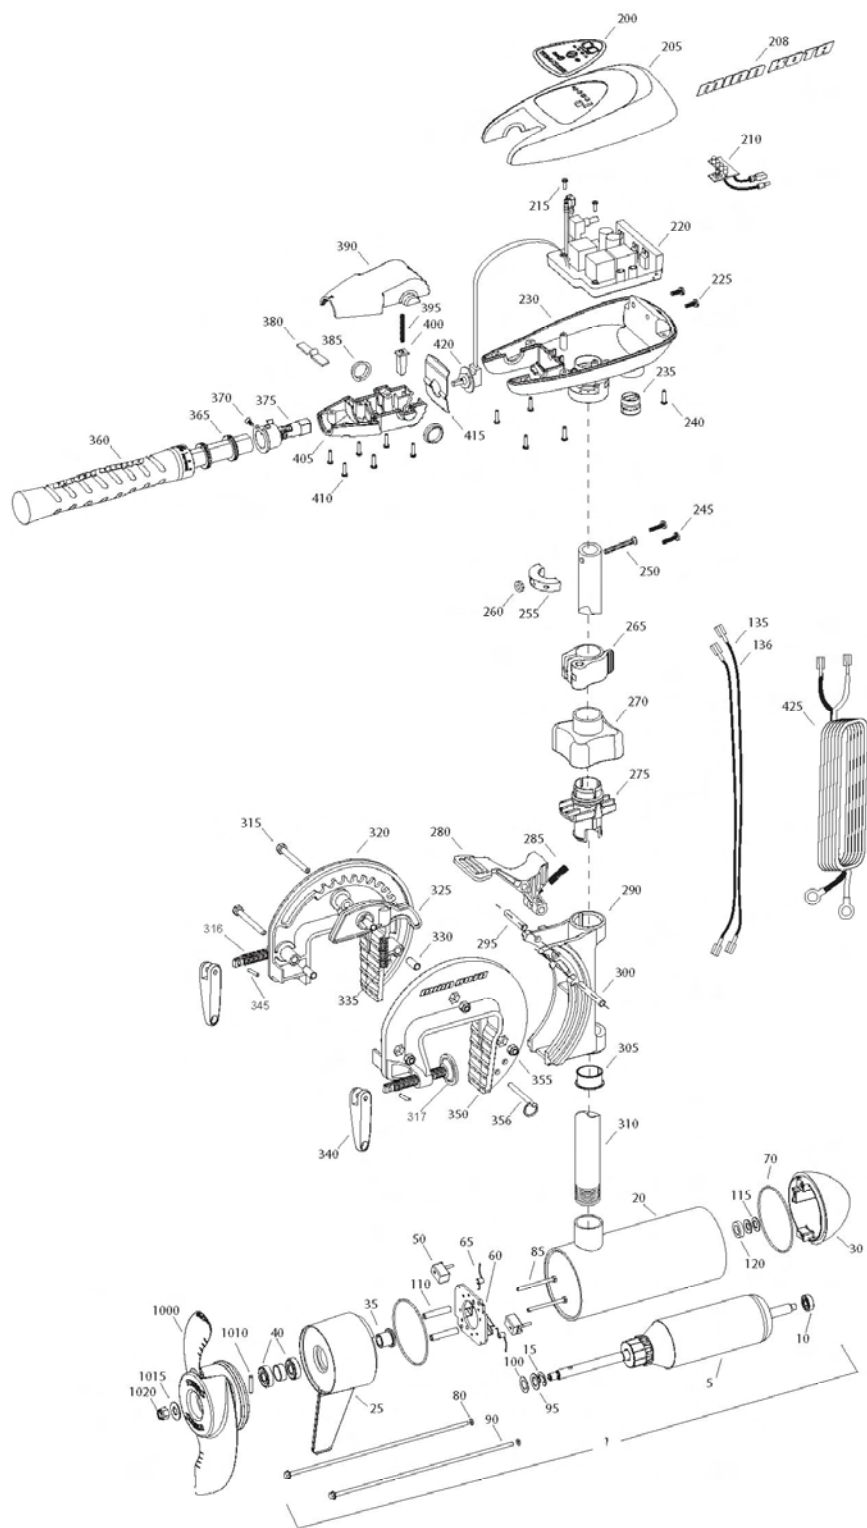

TRAXXIS 80
80 LBS THRUST
24 VOLT 56 AMPS
42" SHAFT

for use with "N" serial numbers
2-year warranty

Item	P/N	Description	Qty	Item	P/N	Description	Qty
1	2316216	24V Motor 36" FW	1	317	2011710	Washer-clamp screw	2
5	2-100-214	Armature assembly	1	320	2771941	Bracket, right, FW	1
10	140-010	Bearing	1	325	2067905	Cam deactivator	1
15	788-040	Retaining ring	1	330	2067306	Bushing, dowel 1/4 x 1/2	3
20	2-200-160	Center housing assembly	1	335	2062702	Spring, cam deactivator	1
25	2-300-160	Brush end housing assembly	1	■	2771303	Clamp screw kit	2 per kit
30	421-276	Plain end housing assembly STD	1	340	2050925	Handle, clamp	2
35	144-017	Flange bearing	1	345	2052625	Roll pin	2
40	880-025	Seal	2	350	2771947	Bracket, left, FW	1
50	188-094	Brush	2	355	2263104	Nut, 1/4-20, nylock, Zinc	3
60	9-738-004	Brush plate assembly	1	356	2062604	Pin, stop	1
65	975-041	Brush spring	2				
70	701-043	O-ring, motor	2	■	2990957	Handle assy, VARS [360-410]	1
80	701-009	O-ring, thru-bolt	2	360	2990456	Grip/handle assy, VARS [360-375]	1
85	830-027	Screw, 10-32 x 2	2	365	2060015	Bearing, handle	2
90	830-094	Thru-bolt	2	370	2063405	Screw, #6 PFH SS	1
95	990-051	Washer, steel	2	375	2884092	Yoke / spider assy, VARS	1
100	990-052	Washer, nylontron	2	380	2302742	Spring, detent, off	1
110	973-025	Spacer, brush plate	2	385	2060005	Bearing, handle pivot	2
115	992-010	Washer, Belleville	2	390	2060900	Handle pivot, top	1
120	990-045	Spacer, thrust	1	395	2302745	Spring, release button	1
135	640-015	Leadwire, black	1	400	2063700	Button, release	1
136	640-119	Leadwire, red	1	405	2060905	Handle pivot, bottom	1
■	2889460	Seal and O-ring Kit		410	2303412	Screw, #6 x 5/8 SS	6
200	2065699	Decal, c-box cover	1	415	2062715	Spring, handle pivot	1
205	2060295	C-box cover	1	420	2061700	Washer, pot holder	1
208	2325665	Decal - MinnKota	2	425	2992523	Leadwire assy, includes [235]	1
210	2074071	Battery meter, 24v FW	1				
215	3043427	Screw, #8 x 7/8 SS	2	■	1378132	Propeller kit WW2	
220	2184017	Control board, 24/36V	1	■	2994878	Propeller bag assy	
■	2888411	Potentiometer Replacement Kit		1000	2331160	Propeller WW2	1
225	2303434	Screw, #8-30 x 5/8 SS	2	1010	2262658	Drive pin, large 1" x 3/16" SS	1
230	2062501	Control box, VARS, FW	1	1015	2091701	Washer, prop, large	1
235	2062905	Strain relief	1	1020	2093101	Nut, nylock, prop, large 3/8" SS	1
240	2303412	Screw, #6 x 5/8 SS	6				
245	2263434	Screw, #8 x 1 SS	2				
250	2383407	Screw, #10-24 x 2 SS	1				
255	2061515	Collar, c-box	1				
260	2383124	Nut, 10-24, nylock, SS	1				
265	2991521	Cam lock/depth collar assy	1				
■	2991796	Bracket assy, aluminum [270-356]	1				
270	2060100	Knob, steering tension, soft	1				
275	2068400	Collet	1				
280	2064200	Lock arm	1				
285	2062701	Spring, lock arm	1				
290	2061821	Hinge	1				
295	2062602	Pin, lock, Zinc	1				
300	2062602	Pin, lock, Zinc	1				
305	2037301	Bushing, hinge	1				
310	2032053	Tube 42"	1				
315	2063500	Bolt 1/4-20 x 2 3/8", Zinc	3				
316	2051302	Screw-clamp	2				