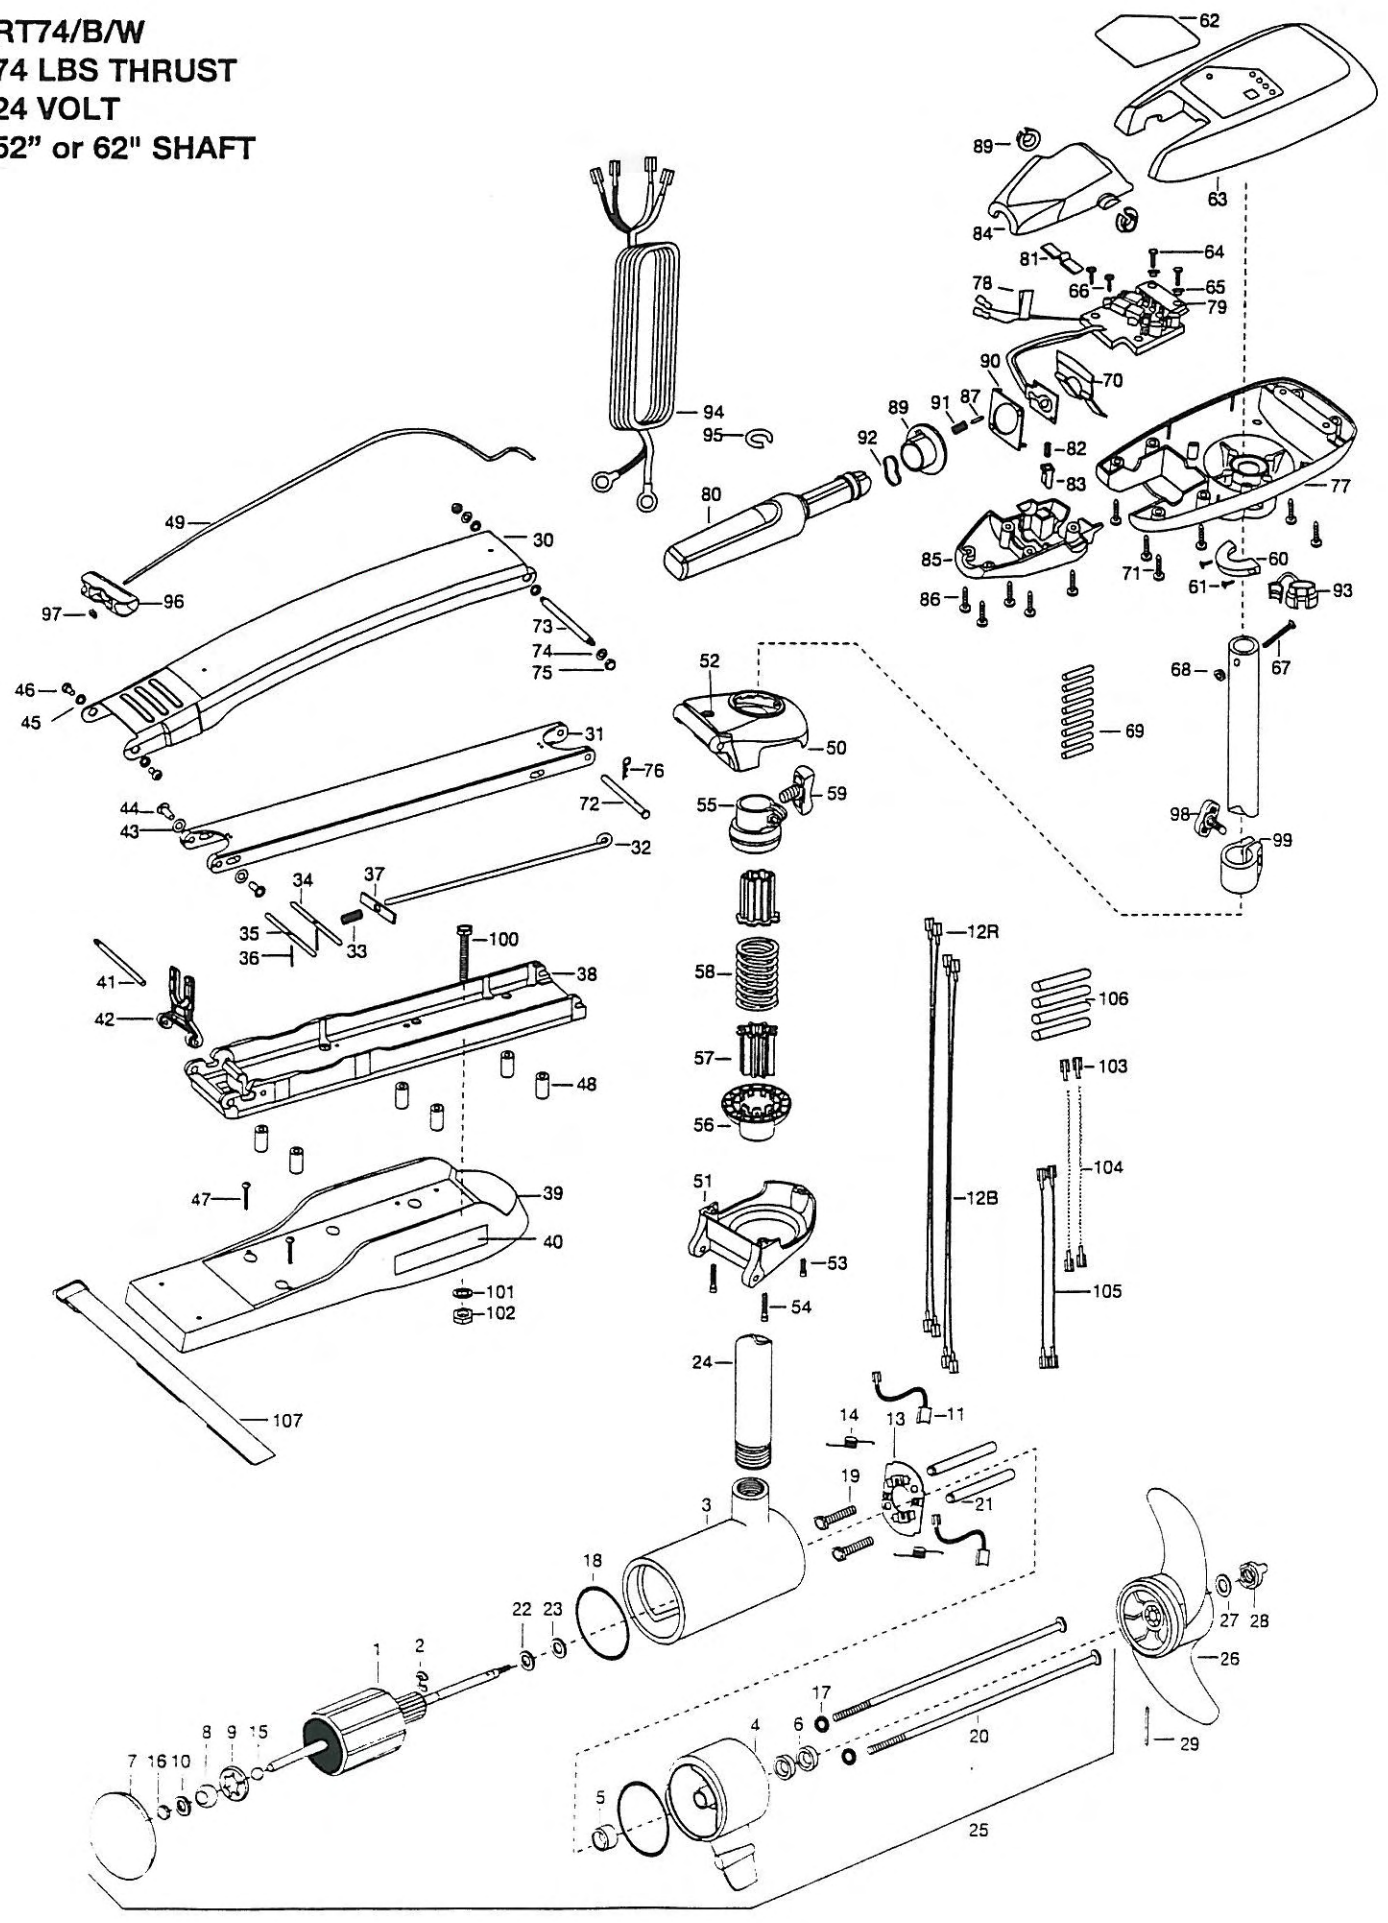

RT74/B/W  
74 LBS THRUST  
24 VOLT  
52" or 62" SHAFT

1	2-100-103	ARMATURE ASSEMBLY 24V 4.0 74#	34	2233601	LOCKBAR SS	70	2302743	SPRING-DETENT (HANDLE-TILT)
2	788-040	RETAINING RING	35	2233603	LOCKBAR-REAR-SS	71	2303412	SCREW-#6-20 X 5/8 SELF TAP [6.EA]
3	2-200-397	CENTER HOUSING ASSEMBLY 4.0 MAGNE	36	2152610	SPRING-PIN LOCKBAR [2.EA]	72	2262606	PIN-CLEVIS SS MAXXUM BWGRD
4	2-300-340	BRUSH END HOUSING ASSEMBLY 4.0 SW	37	2262703	SPRING STOP MAXXUM	73	2262604	PIN-BWGRD UPPER THREADED SS
5	144-017	BEARING-FLANGE	38	2993982	BOWPLATE/INSERT LONG, SW-62"	74	2261722	WASHER-FLAT 5.16-18 SS [2.EA]
6	880-025	SEAL [2.EA]	39	2993983	BOWPLATE/INSERT STD, SW-52"	75	2223100	NUT-TENSION 5/16 [2.EA]
7	2-400-341	PLAIN END HOUSING ASSEMBLY 4.0		2263915	MOTOR REST LONG-MAXXUM WHITE-62"	76	2260800	CLIP-HAIR SPRING
8	144-021	BEARING-SPHERICAL		2263914	MOTOR REST STD-MAXXUM WHITE-52"	77	2062597	CONTROL BOX-SW WHT .875 BORE
9	784-025	BEARING RETAINER	40	2065676	DECAL-MOTOR REST RT W [2.EA]	78	2305810	TAG-AIR SWITCH LEADS
10	991-040	WASHER-FELT	41	2260505	PIN-HINGE (HEADLESS) SS	79	2344007	CONTROL BOARD ASSEMBLY SW (HC)
11	188-094	BRUSH 4" W/TERMINAL [2.EA]	42	2293811	YOKE-MAX MOUNT-POLYPROPYLENE	80	2990915	HANDLE ASSEMBLY W/O U-JOINT
12B	640-017	BRUSH WIRE 10 AWG-BLACK 61	43	2261708	WASHER-3/8 X 1/2 X .010 SS [2.EA]	81	2302742	SPRING-DETENT (OFF) SS
12R	640-121	BRUSH WIRE 10 AWG-RED 62.5	44	2236000	BEARING-NYLINER [2.EA]	82	2302745	SPRING-RELEASE BUTTON SS
13	738-004	BRUSH PLATE-4" TERMINAL	45	2293501	BUSHING-STAINLESS STEEL [4.EA]	83	2303720	RELEASE BUTTON-HANDLE
14	975-041	SPRING-TORSION [2.EA]	46	2263500	BOLT-SHOULDER (MAXXUM) [2.EA]	84	2060411	HANDLE TOP HALF-MAXIMIZE
15	116-025	BALL-STEEL	47	2263434	SCREW-#8-18 X 1 PPH SS [2.EA]-52"	85	2060415	HANDLE LOWER HALF
16	303-043	THRUST DISC-METAL	48	2261505	SPACER-MOTOR REST [6.EA]-52"	86	2303412	SCREW-6-20 X 5/8 SELF TAP [5.EA]
17	701-009	O-RING-THRU BOLT [2.EA]	49	2251601	ROPE-40", MAXXUM MOUNT	87	2060005	BEARING-HANDLE PIVOT [2.EA]
18	701-043	O-RING [2.EA]		2994833	BAG ASSEMBLY, MAX STABILIZER KIT-62"	88	2302600	PIN-ACTUATOR
19	830-027	SCREW-SELF-THREAD 10-32 X 2 [2.EA]		2991846	BOWGUARD ASSEMBLY SW WHT HCT	89	2302850	ACTUATOR-CAM
20	830-094	THRU BOLT-12-24 X 10.31 [2.EA]	50	2261968	BRACKET BASE TOP/EYELET ASSMBLY WHT	90	2302851	ACTUATOR-FWD/REV
21	973-025	SPACER-BRUSH PLATE [2.EA]	51	2991877	BRACKET BOTTOM/BEARING ASSMBLY WHT	91	2302740	SPRING-ACTUATOR
22	990-051	WASHER-STEEL THRUST	52	2772352	EYELET KIT-ROPE	92	2302741	SPRING-CAM (ZNC PLT STEEL)
23	990-052	WASHER-NYLATRON	53	9954533	SCREW-1/4-20 X 3/4 SS SHC	93	2332900	STRAIN RELIEF C. CORD/C
25	2317044	MOTOR ASSEMBLY 24V 4 VARS SW 74W	54	2263404	SCREW-1/4-20 X 2-1/4 SHCP, SS [2.EA]	94	2330600	LEADWIRE-10 GA-4 (RINGS)-62"
24	2032085	TUBE- COMPOSITE-WHT-62"		2884701	SLEEVE/INSERT KIT		2330601	LEADWIRE-10 GA-4 (RINGS)-52"
	2032034	TUBE- COMPOSITE-WHT-52"	55	2261525	SPRING-SLEEVE, UPPER	95	2303001	RING-PIG (LOXIT HILL #2)
	1378129	PROPELLER KIT	56	2261535	SPRING-SLEEVE, LOWER	96	2150400	PULL-GRIP
*26	2331120	PROPELLER-W/WEDGE	57	2264702	INSERT-TUBE (2 PER) B. MNT	97	2151700	WASHER-EYE SHAFT (.562 OD)
*27	2091701	WASHER (LARGE)	58	2262705	SPRING-BOWGUARD, SS	98	2011366	SCREW-COLLAR/NEW KNOB SS
*28	2198401	ANODE-ZINC 4.0 LWR UNIT	59	2011366	SCREW-COLLAR/NEW KNOB SS	99	2031520	COLLAR-DEPTH (W/O INSERT)
*29	2092600	PIN-DRIVE SS	60	2061517	COLLAR-CTRL BOX SW WHITE		2994832	BAG ASSEMBLY-MAX- 62"
	2771844	MOUNT, BOW ASMB, SW LONG-62" W/BG	61	2223430	SCREW-#8 X 3/4 PPH TYPE 25 SS		2994830	BAG ASSEMBLY-MAXXUM
	2771843	MOUNT, BOW ASMB, SW STD-52" W/BG	62	2095682	DECAL-COVER RT74/B/HC	*100	2263431	SCREW-1/4-20 X 3.5 PPH [6.EA]
30	2264248	ARM UPPER-SW LNG WHT-62"	63	2300219	COVER-CONTROL BOX RIPTIDE WHITE	*101	2261713	WASHER-1/4 FLAT SS [6.EA]
	2264243	ARM UPPER-SW STD WHT-52"	64	2301310	SCREW-#8-18 X1/2 SS [2.EA]	*102	2263103	NUT-1/4-20 NYLOCK JAM SS [6.EA]
31	2994320	ARM-LOWER ASSEMBLY LG WHT SW-62"	65	2301710	WASHER-INSUL. (TRANSF. BAR) [2.EA]	103	2030710	CONNECTOR BUTT-62" [4.EA]
	2994310	ARM-LOWER ASSEMBLY STD WHT SW-52"	66	2372100	SCREW-#8-18 X 5/8 THD SS [2.EA]	104	2030317	WIRE EXTENSION-18" RED-62" [2.EA]
32	2153605	EYE SHAFT-2LOCKBAR LONG SS-62"	67	2263406	SCREW-#10-24 ZP 2 SS	105	2030316	WIRE EXTENSION-18" BLACK-62" [2.EA]
	2153603	EYE SHAFT-2LOCKBAR STD SS-52"	68	2333101	NUT- HEX #10-24 UNC NYLOCK SS	106	2375400	SHRINK TUBE-1/4OD X 1-3/4-62" [4.EA]
33	2152701	SPRING-LOCKBAR SS	69	2305400	SHRINK TUBE-3/8 OD [8.EA]	107	2263804	STRAP-HOLD DOWN VELCRO 62"