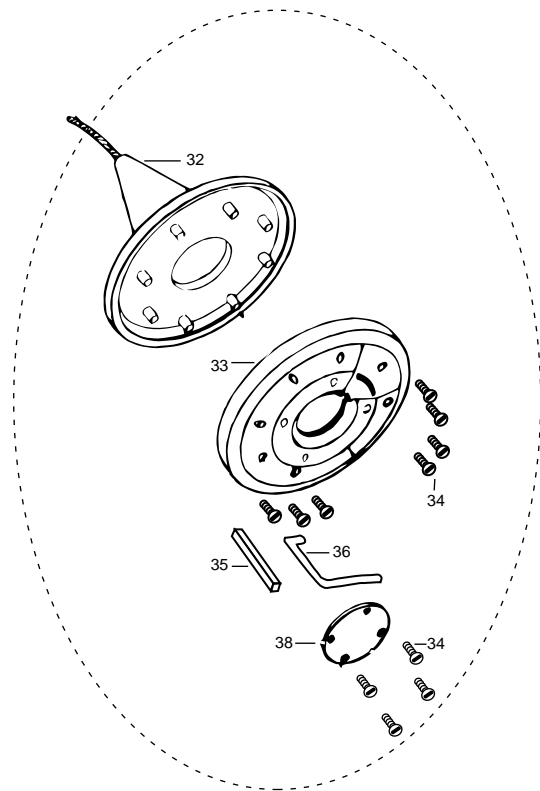

DeckHand 20
2-year warranty

DeckHand 20

Item	Part	Description
1	2370203	Cover DH-20
2	2303005	Pig Ring (2 .ea DH-20)
3	2372121	Screw-#8-18x 1-1/2 Stallgrd (2 .ea)
4	2372111	Screw-#8-18x3/4 Stallgrd (2 .ea)
■	2887800	Motor Assembly - DeckHand- Includes 6-13
6	2375400	Shrink Tube 1/4x1-3/4 (2 .ea)
8	350-154	Gear
9	990-077	Washer - Nylatron (2 .ea)
10	990-075	Washer - Steel
11	410-015	Cover- Housing
11a	337-015	Gasket
12	830-036	Screw - 10-32x.375 (4.ea)
13	788-030	Retaining Ring
14	2223455	Screw-#10-32x1/2 (3 .ea)
14a	2261718	Washer- Lock Star #10 Ext Tooth 3.ea)
15	2377900	Spool includes 60' rope
16	2370000	Bearing-Spool
17	2263010	E-Ring 3/8 Dia Shaft
18	2371900	Base- Mounting E-Coat
19	2374010	Switch-Momentary Anchor
20	2372130	Screw-#4-40x3/4 PPH (2 .ea)
21	2373100	Nut-Con/Mom Swt Anchor (2 .ea)
22	2372700	Spring-Anchor
23	2372900	Grommet-Anchor Cover Short (2 .ea)
24	2372910	Grommet-Anchor Cover Long (2 .ea)
25	2376300	Wire- Routing Clip (2 .ea)
■	2994803	Bag Assembly (includes 26-30)
26	2153501	Bolt- Mounting 3500 w/stallgd (4 .ea)
27	2301720	Mounting Washer-Rubber (6 .ea)
29	2151726	Washer 5/16 STD SS (4 .ea)
30	2153100	Nut 5/16 (4 .ea)
32	2378000	Anchor-Upper Half
33	2378100	Anchor-Lower Half
34	2372100	Screw #8-18x5/8 (8 .ea)
35	2372800	Keeper Block
36	2373600	Lock Pin-Anchor
38	2994804	Bag Assembly (Anchor plug & screws)
39	2374000	Switch-Control Anchor
40	2376500	Switch Housing (DH- 20)
41	2376510	Switch Plate
42	2372150	Screw-Switch Plate 6-20x1/2 (3 .ea)
43	2370700	Control Wire (DH-20)
44	2370602	Leadwire (DH- 20)
45	2371610	Rope Guide
46	2372710	Spring-Rope Guide
47	2151700	Washer- Eye Shaft (2 .ea)
48	2372615	Cotter Pin 3/32x3/4 (2 .ea)
49	2378204	Circuit Breaker
50	2372031	Tubing- Heat Shrink
52	2371412	Connecting Cable 14ga (DH-20)