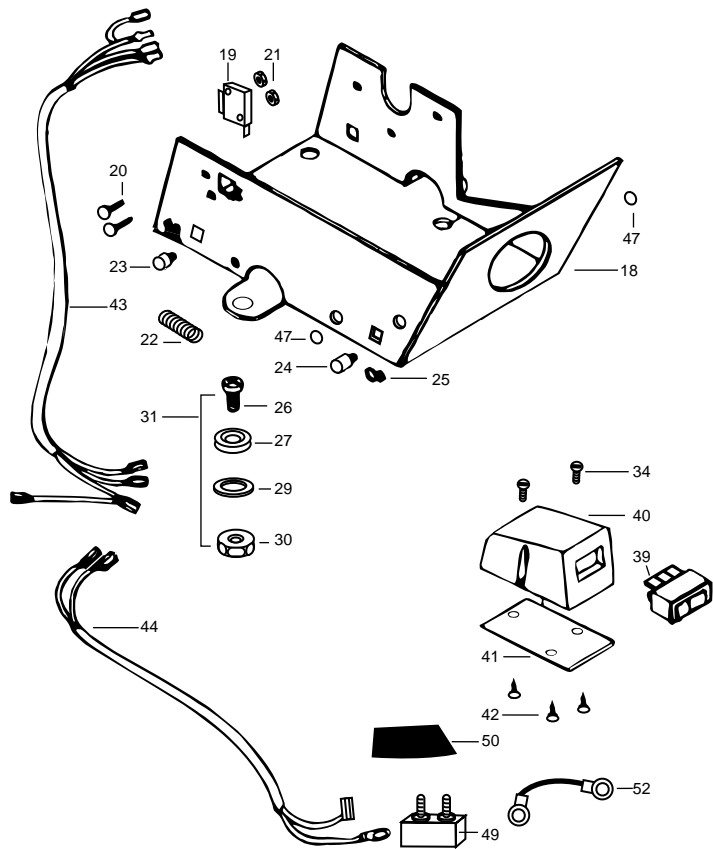

DeckHand 20
2-year warranty

DeckHand 20

Item	Part	Description
1	2370203	Cover DH-20
2	2303005	Pig Ring (2 .ea DH-20)
3	2372121	Screw-#8-18x 1-1/2 Stallgrd (2 .ea)
4	2372111	Screw-#8-18x3/4 Stallgrd (2 .ea)
■	2887800	Motor Assembly - DeckHand- Includes 6-13
6	2375400	Shrink Tube 1/4x1-3/4 (2 .ea)
8	350-154	Gear
9	990-077	Washer - Nylatron (2 .ea)
10	990-075	Washer - Steel
11	410-015	Cover- Housing
11a	337-015	Gasket
12	830-036	Screw - 10-32x.375 (4.ea)
13	788-030	Retaining Ring
14	2223455	Screw-#10-32x1/2 (3 .ea)
14a	2261718	Washer- Lock Star #10 Ext Tooth 3.ea)
15	2377900	Spool includes 60' rope
16	2370000	Bearing-Spool
17	2263010	E-Ring 3/8 Dia Shaft
18	2371900	Base- Mounting E-Coat
19	2374010	Switch-Momentary Anchor
20	2372130	Screw-#4-40x3/4 PPH (2 .ea)
21	2373100	Nut-Con/Mom Swt Anchor (2 .ea)
22	2372700	Spring-Anchor
23	2372900	Grommet-Anchor Cover Short (2 .ea)
24	2372910	Grommet-Anchor Cover Long (2 .ea)
25	2376300	Wire- Routing Clip (2 .ea)
■	2994803	Bag Assembly (includes 26-30)
26	2153501	Bolt- Mounting 3500 w/stallgd (4 .ea)
27	2301720	Mounting Washer-Rubber (6 .ea)
29	2151726	Washer 5/16 STD SS (4 .ea)
30	2153100	Nut 5/16 (4 .ea)
32	2378000	Anchor-Upper Half
33	2378100	Anchor-Lower Half
34	2372100	Screw #8-18x5/8 (8 .ea)
35	2372800	Keeper Block
36	2373600	Lock Pin-Anchor
38	2994804	Bag Assembly (Anchor plug & screws)
39	2374000	Switch-Control Anchor
40	2376500	Switch Housing (DH- 20)
41	2376510	Switch Plate
42	2372150	Screw-Switch Plate 6-20x1/2 (3 .ea)
43	2370700	Control Wire (DH-20)
44	2370602	Leadwire (DH- 20)
45	2371610	Rope Guide
46	2372710	Spring-Rope Guide
47	2151700	Washer- Eye Shaft (2 .ea)
48	2372615	Cotter Pin 3/32x3/4 (2 .ea)
49	2378204	Circuit Breaker
50	2372031	Tubing- Heat Shrink
52	2371412	Connecting Cable 14ga (DH-20)