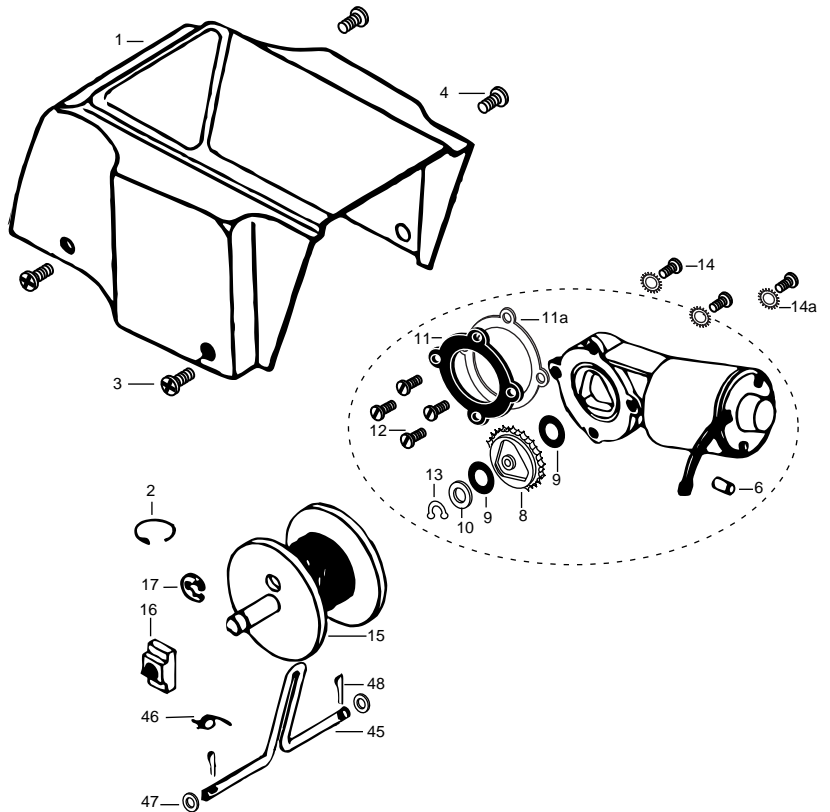

DeckHand 20
2-year warranty

DeckHand 20

Item	Part	Description
1	2370203	Cover DH-20
2	2303005	Pig Ring (2 .ea DH-20)
3	2372121	Screw-#8-18x 1-1/2 Stallgrd (2 .ea)
4	2372111	Screw-#8-18x3/4 Stallgrd (2 .ea)
■	2887800	Motor Assembly - DeckHand- Includes 6-13
6	2375400	Shrink Tube 1/4x1-3/4 (2 .ea)
8	350-154	Gear
9	990-077	Washer - Nylatron (2 .ea)
10	990-075	Washer - Steel
11	410-015	Cover- Housing
11a	337-015	Gasket
12	830-036	Screw - 10-32x.375 (4.ea)
13	788-030	Retaining Ring
14	2223455	Screw-#10-32x1/2 (3 .ea)
14a	2261718	Washer- Lock Star #10 Ext Tooth 3.ea)
15	2377900	Spool includes 60' rope
16	2370000	Bearing-Spool
17	2263010	E-Ring 3/8 Dia Shaft
18	2371900	Base- Mounting E-Coat
19	2374010	Switch-Momentary Anchor
20	2372130	Screw-#4-40x3/4 PPH (2 .ea)
21	2373100	Nut-Con/Mom Swt Anchor (2 .ea)
22	2372700	Spring-Anchor
23	2372900	Grommet-Anchor Cover Short (2 .ea)
24	2372910	Grommet-Anchor Cover Long (2 .ea)
25	2376300	Wire- Routing Clip (2 .ea)
■	2994803	Bag Assembly (includes 26-30)
26	2153501	Bolt- Mounting 3500 w/stallgd (4 .ea)
27	2301720	Mounting Washer-Rubber (6 .ea)
29	2151726	Washer 5/16 STD SS (4 .ea)
30	2153100	Nut 5/16 (4 .ea)
32	2378000	Anchor-Upper Half
33	2378100	Anchor-Lower Half
34	2372100	Screw #8-18x5/8 (8 .ea)
35	2372800	Keeper Block
36	2373600	Lock Pin-Anchor
38	2994804	Bag Assembly (Anchor plug & screws)
39	2374000	Switch-Control Anchor
40	2376500	Switch Housing (DH- 20)
41	2376510	Switch Plate
42	2372150	Screw-Switch Plate 6-20x1/2 (3 .ea)
43	2370700	Control Wire (DH-20)
44	2370602	Leadwire (DH- 20)
45	2371610	Rope Guide
46	2372710	Spring-Rope Guide
47	2151700	Washer- Eye Shaft (2 .ea)
48	2372615	Cotter Pin 3/32x3/4 (2 .ea)
49	2378204	Circuit Breaker
50	2372031	Tubing- Heat Shrink
52	2371412	Connecting Cable 14ga (DH-20)