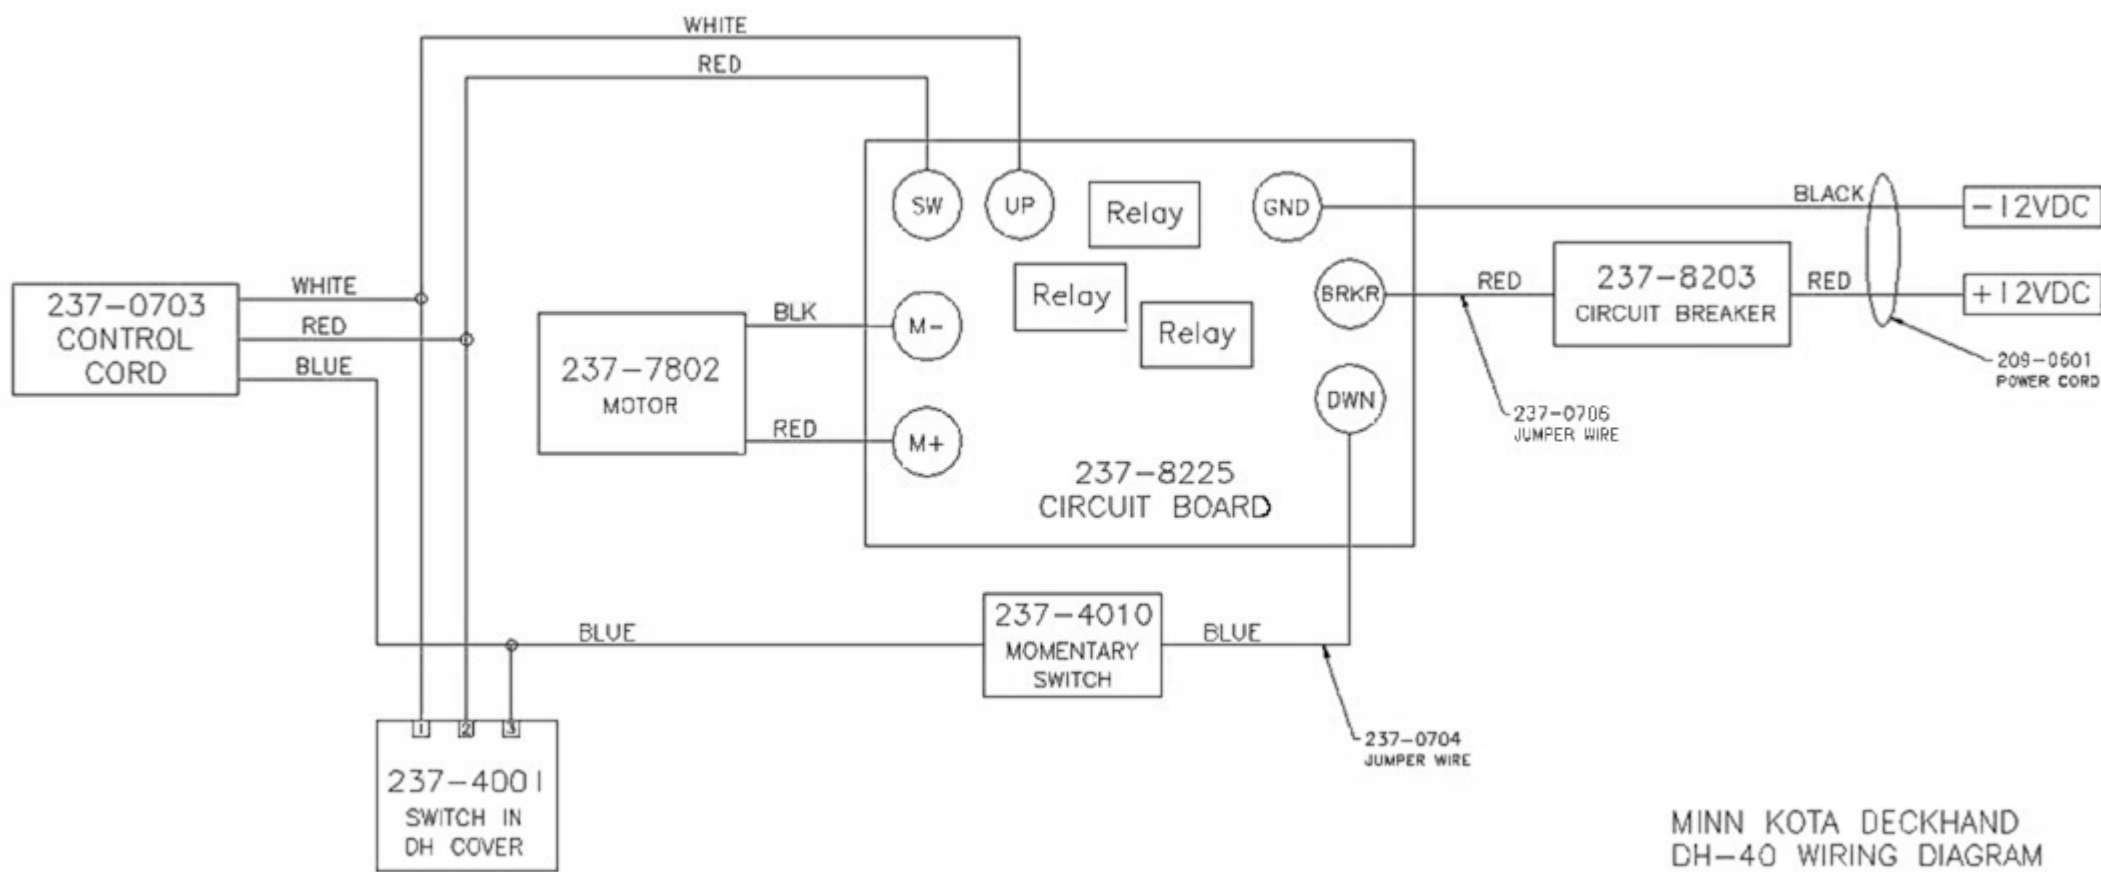

# DeckHand 40

Item	Part	Description
■	2997816	MOTOR/GEAR ASSEMBLY (Includes items 1-10,13,14)
1	2377802	MOTOR
2	2376502	GEAR BOX
3	2373448	SCREW M6X1.0 X16mm [5 EA.]
4	880-026	SEAL [2 EA.]
5	2370041	BRONZE BUSHING
6	2372238	WORM GEAR
7	2377300	BRONZE BUSHING 3/8" SHAFT
8	2376000	BALL-THRUST
9	2376915	GASKET
10	2376515	GEAR BOX COVER
11	2223455	SCREW #10-32 X 1/2" [6 EA.]
12	2261718	WASHER-#10 EXT. LW [6 EA.]
13	2227304	BRONZE BUSHING 1/2" SHAFT [2 EA.]
14	2372254	GEAR SHAFT
15	2371901	BASE
■	2998410	DAVIT ASSEMBLY (Includes items 16,22,25-34)
16	2376505	DAVIT CHASSIS
17	2372607	HINGE PIN [2 EA.]
18	2372712	TORSION SPRING
19	2013000	E-RING [6 EA.]
20	2263010	E-RING [2 EA.]
21	2372713	TORSION SPRING
22	2372606	AXLE PIN
23	2370806	SHACKLE [2 EA.]
24	2370820	CHAIN
25	2371613	LOWER LINE GUIDE
26	2372311	ROLLER-LARGE
27	2370801	SAFETY LANYARD
29	2371614	UPPER LINE GUIDE
30	2372306	ROLLER-SMALL
31	2372601	AXLE PIN
32	2374210	LIFTING ARM
33	2373402	SCREW-1/4-20X5/8"
34	2263103	NUT- 1/4" NYLOC
35	2373200	ROPE STOP
36	2372130	SCREW-#4-40 X 3/4" [2 EA.]
37	2373100	NUT-#4-40 KEPS [2 EA.]
38	2371612	LINE GUIDE
39	2372700	COIL SPRING
40	2370001	SPOOL BEARING
41	990-051	WASHER
42	788-040	E-RING
43	2092600	DRIVE PIN
44	2372630	PIN KEEPER
45	2374010	SWITCH
46	2377901	SPOOL W/ROPE
47	2370202	COVER
48	2375505	DECAL-TOP COVER
49	2372123	SCREW-#8-32 X 1/8"
50	2378203	CIRCUIT BREAKER
51	2374001	SWITCH
52	2375504	DECAL- MFR. NOTICE
53	2372122	SCREW-#10-16 X 2 1/2" [2 EA.]
54	2222905	STRAIN RELIEF
55	2373446	SCREW- 1/4-20 X 1" [2 EA.]
56	2372920	STANDOFF [2 EA.]
57	2372100	SCREW- #8-10 X 5/8"[4 EA.]
58	2378225	CIRCUIT BOARD ASSEMBLY
59	2373105	HEX NUT M6X1.0
60	2090601	LEADWIRE
	61	2370703 CONTROL CORD
	62	2370704 JUMPER WIRE #20GA BLUE
	63	2370706 JUMPER WIRE #10GA RED
	■	2994853 BAG ASSEMBLY
	64	2153501 5/16" -18 BOLT [8 EA.]
	65	2153100 NUT- 5/16-18" [8 EA.]
	66	2301720 WASHER RUBBER [8 EA.]
	67	2151726 WASHER 5/16" [8 EA.]

MINN KOTA DECKHAND  
DH-40 WIRING DIAGRAM