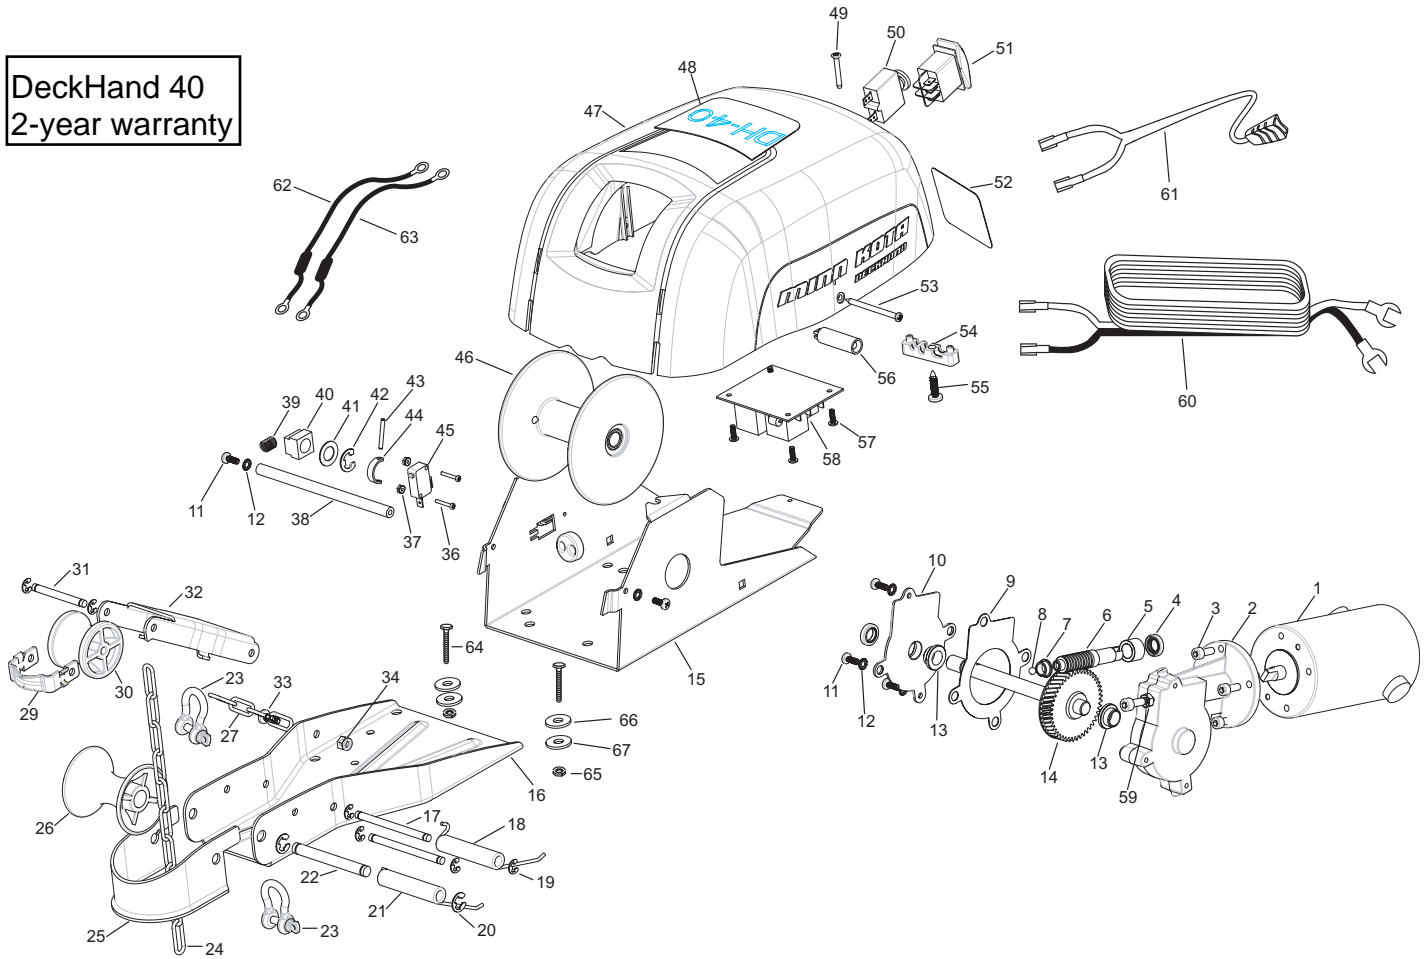

# DeckHand 40

Item	Part	Description
■	2997816	MOTOR/GEAR ASSEMBLY (Includes items 1-10,13,14)
1	2377802	MOTOR
2	2376502	GEAR BOX
3	2373448	SCREW M6X1.0 X16mm [5 EA.]
4	880-026	SEAL [2 EA.]
5	2370041	BRONZE BUSHING
6	2372238	WORM GEAR
7	2377300	BRONZE BUSHING 3/8" SHAFT
8	2376000	BALL-THRUST
9	2376915	GASKET
10	2376515	GEAR BOX COVER
11	2223455	SCREW #10-32 X 1/2" [6 EA.]
12	2261718	WASHER-#10 EXT. LW [6 EA.]
13	2227304	BRONZE BUSHING 1/2" SHAFT [2 EA.]
14	2372254	GEAR SHAFT
15	2371901	BASE
■	2998410	DAVIT ASSEMBLY (Includes items 16,22,25-34)
16	2376505	DAVIT CHASSIS
17	2372607	HINGE PIN [2 EA.]
18	2372712	TORSION SPRING
19	2013000	E-RING [6 EA.]
20	2263010	E-RING [2 EA.]
21	2372713	TORSION SPRING
22	2372606	AXLE PIN
23	2370806	SHACKLE [2 EA.]
24	2370820	CHAIN
25	2371613	LOWER LINE GUIDE
26	2372311	ROLLER-LARGE
27	2370801	SAFETY LANYARD
29	2371614	UPPER LINE GUIDE
30	2372306	ROLLER-SMALL
31	2372601	AXLE PIN
32	2374210	LIFTING ARM
33	2373402	SCREW-1/4-20X5/8"
34	2263103	NUT- 1/4" NYLOC
35	2373200	ROPE STOP
36	2372130	SCREW-#4-40 X 3/4" [2 EA.]
37	2373100	NUT-#4-40 KEPS [2 EA.]
38	2371612	LINE GUIDE
39	2372700	COIL SPRING
40	2370001	SPOOL BEARING
41	990-051	WASHER
42	788-040	E-RING
43	2092600	DRIVE PIN
44	2372630	PIN KEEPER
45	2374010	SWITCH
46	2377901	SPOOL W/ROPE
47	2370202	COVER
48	2375505	DECAL-TOP COVER
49	2372123	SCREW-#8-32 X 1/8"
50	2378203	CIRCUIT BREAKER
51	2374001	SWITCH
52	2375504	DECAL- MFR. NOTICE
53	2372122	SCREW-#10-16 X 2 1/2" [2 EA.]
54	2222905	STRAIN RELIEF
55	2373446	SCREW- 1/4-20 X 1" [2 EA.]
56	2372920	STANDOFF [2 EA.]
57	2372100	SCREW- #8-10 X 5/8"[4 EA.]
58	2378225	CIRCUIT BOARD ASSEMBLY
59	2373105	HEX NUT M6X1.0
60	2090601	LEADWIRE
	61	2370703 CONTROL CORD
	62	2370704 JUMPER WIRE #20GA BLUE
	63	2370706 JUMPER WIRE #10GA RED
	■	2994853 BAG ASSEMBLY
	64	2153501 5/16" -18 BOLT [8 EA.]
	65	2153100 NUT- 5/16-18" [8 EA.]
	66	2301720 WASHER RUBBER [8 EA.]
	67	2151726 WASHER 5/16" [8 EA.]

MINN KOTA DECKHAND  
DH-40 WIRING DIAGRAM